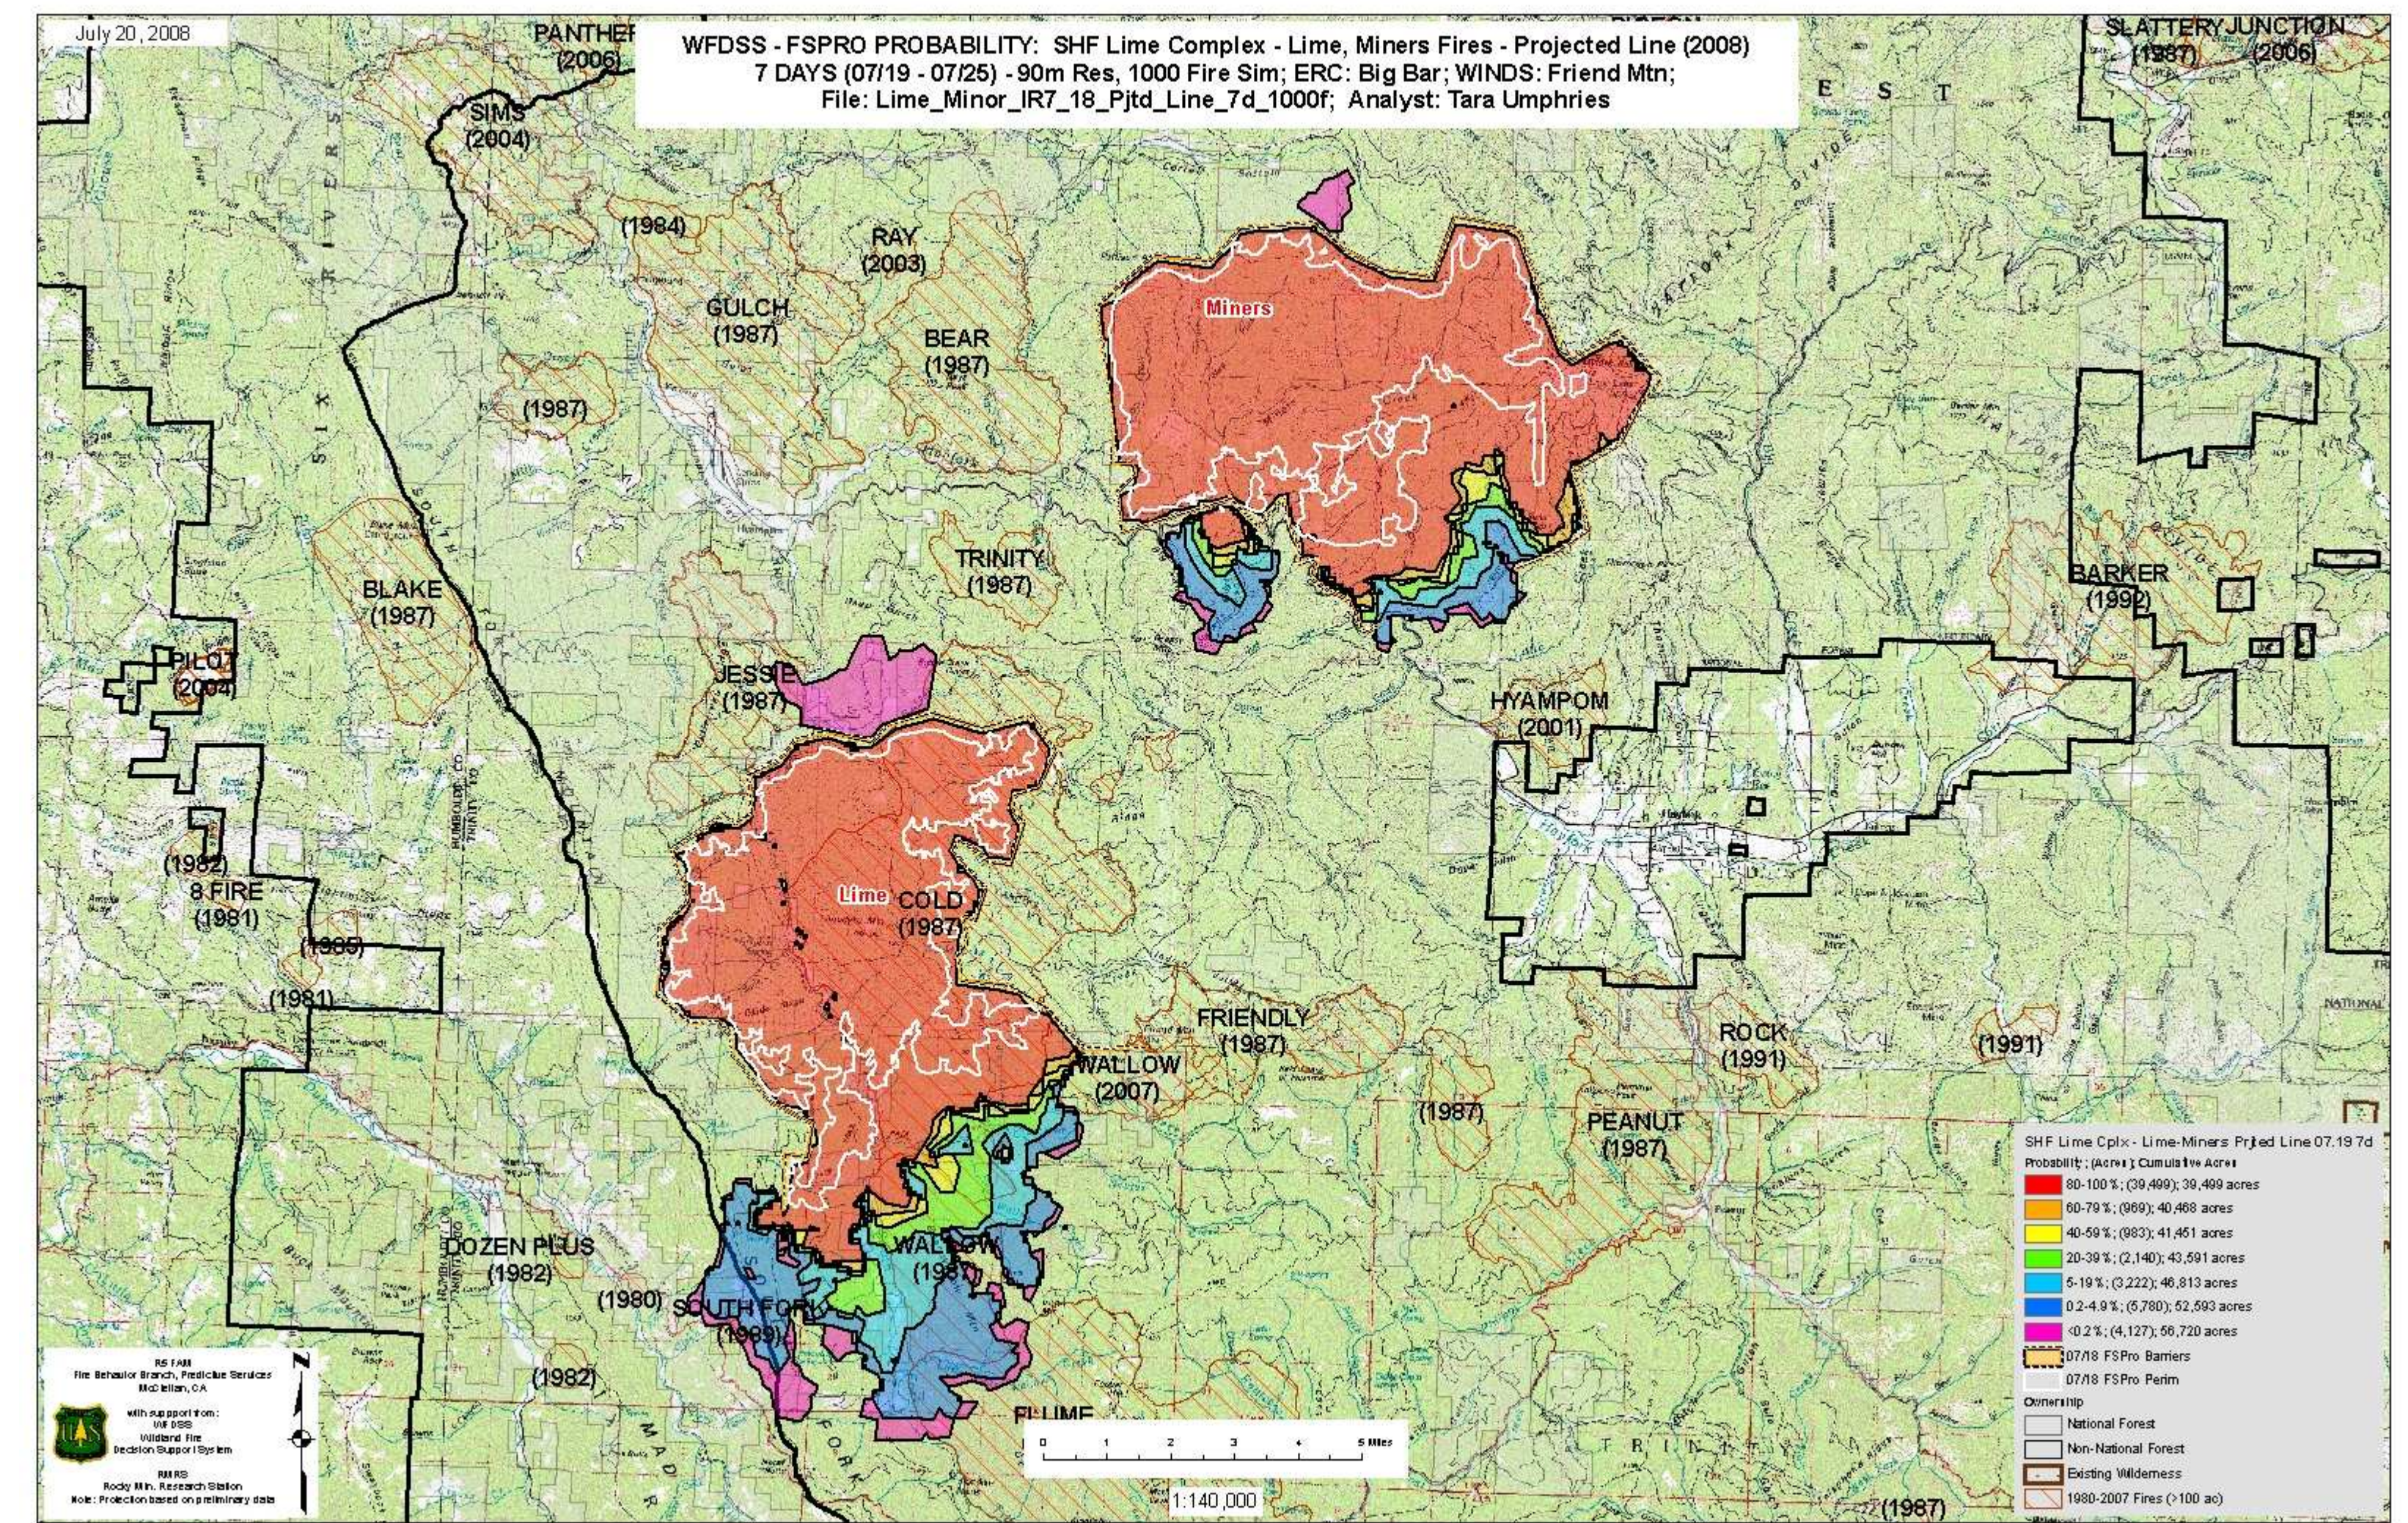

Comparison of SHF Lime Complex – Yellow, Grouse, Vinegar Fires 7 vs 14 Days and Completed vs Projected Barriers

7 Day – Completed Line

7 Day – Projected Line

14 Day – Completed Line

14 Day – Projected Line

Comparison of SHF Lime Complex – Lime and Miners Fires 7 vs 14 Days and Completed vs Projected Barriers

7 Day – Completed Line

7 Day – Projected Line

14 Day – Completed Line

14 Day – Projected Line