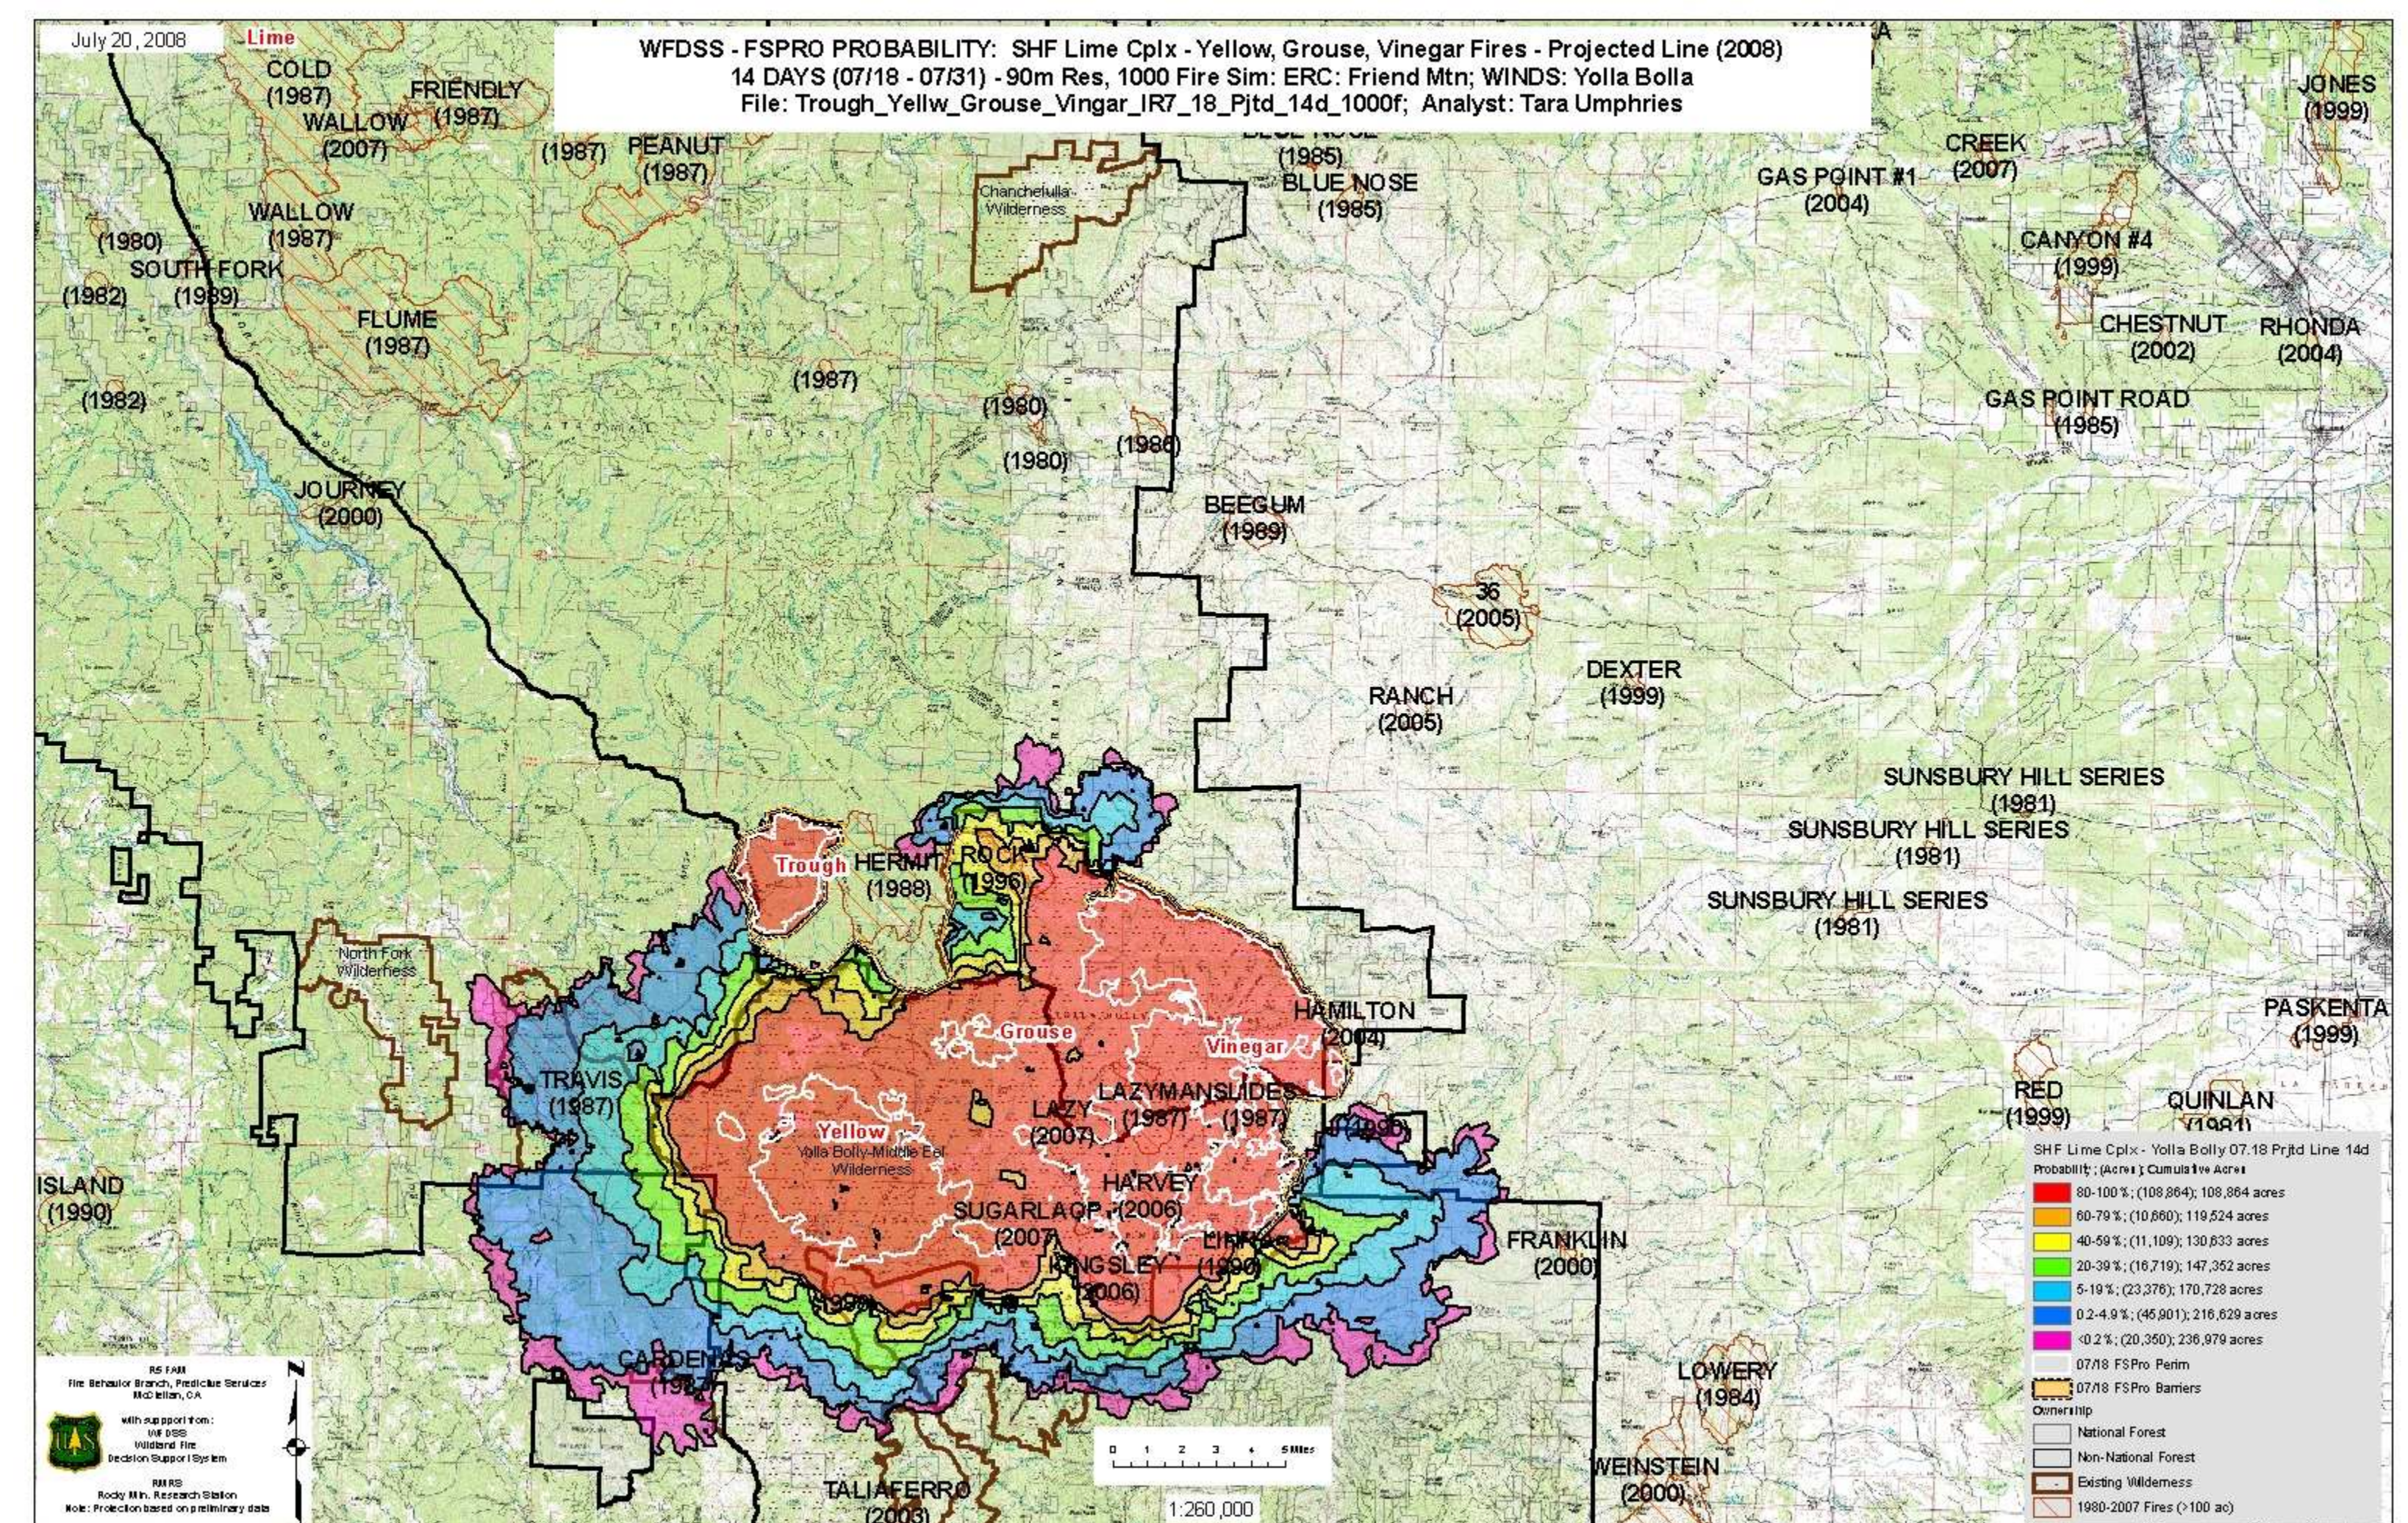

Comparison of SHF Lime Complex – Yellow, Grouse, Vinegar Fires 7 vs 14 Days and Completed vs Projected Barriers

7 Day – Completed Line

7 Day – Projected Line

14 Day – Completed Line

14 Day – Projected Line

Comparison of SHF Lime Complex – Lime and Miners Fires 7 vs 14 Days and Completed vs Projected Barriers

7 Day – Completed Line

7 Day – Projected Line

14 Day – Completed Line

14 Day – Projected Line