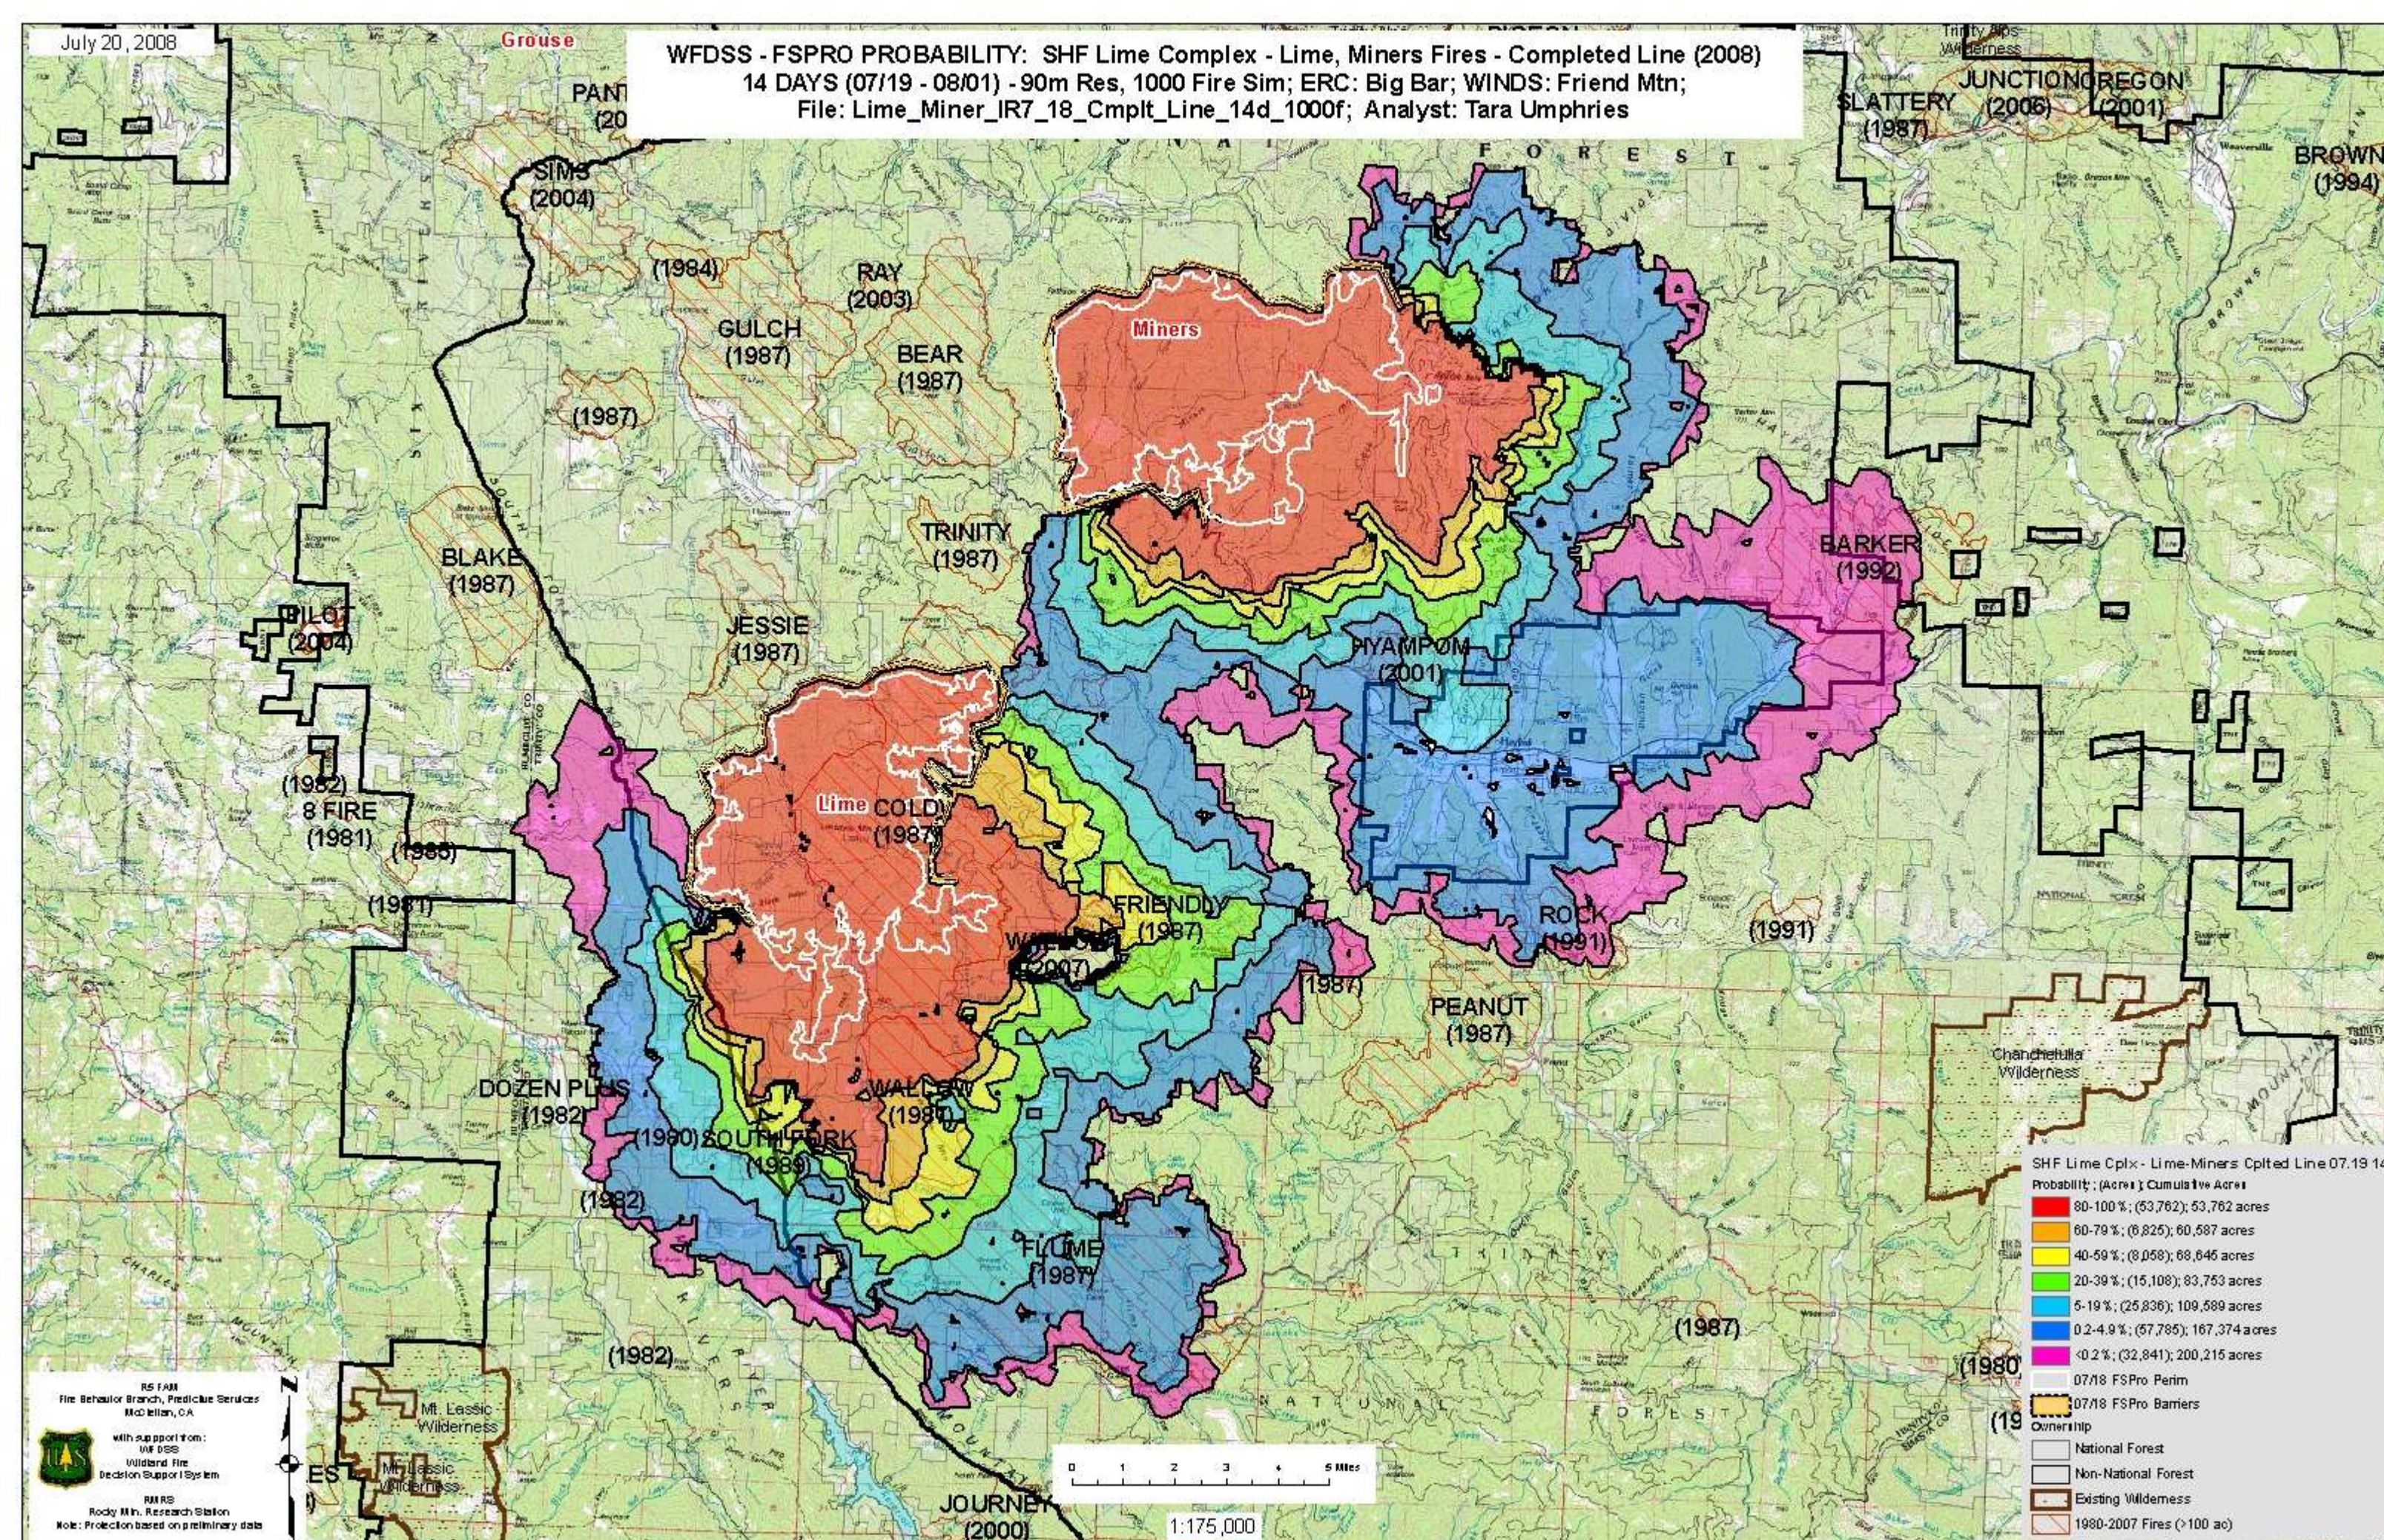

Comparison of SHF Lime Complex – Yellow, Grouse, Vinegar Fires 7 vs 14 Days and Completed vs Projected Barriers

7 Day – Completed Line

7 Day – Projected Line

14 Day – Completed Line

14 Day – Projected Line

Comparison of SHF Lime Complex – Lime and Miners Fires 7 vs 14 Days and Completed vs Projected Barriers

7 Day – Completed Line

7 Day – Projected Line

14 Day – Completed Line

14 Day – Projected Line