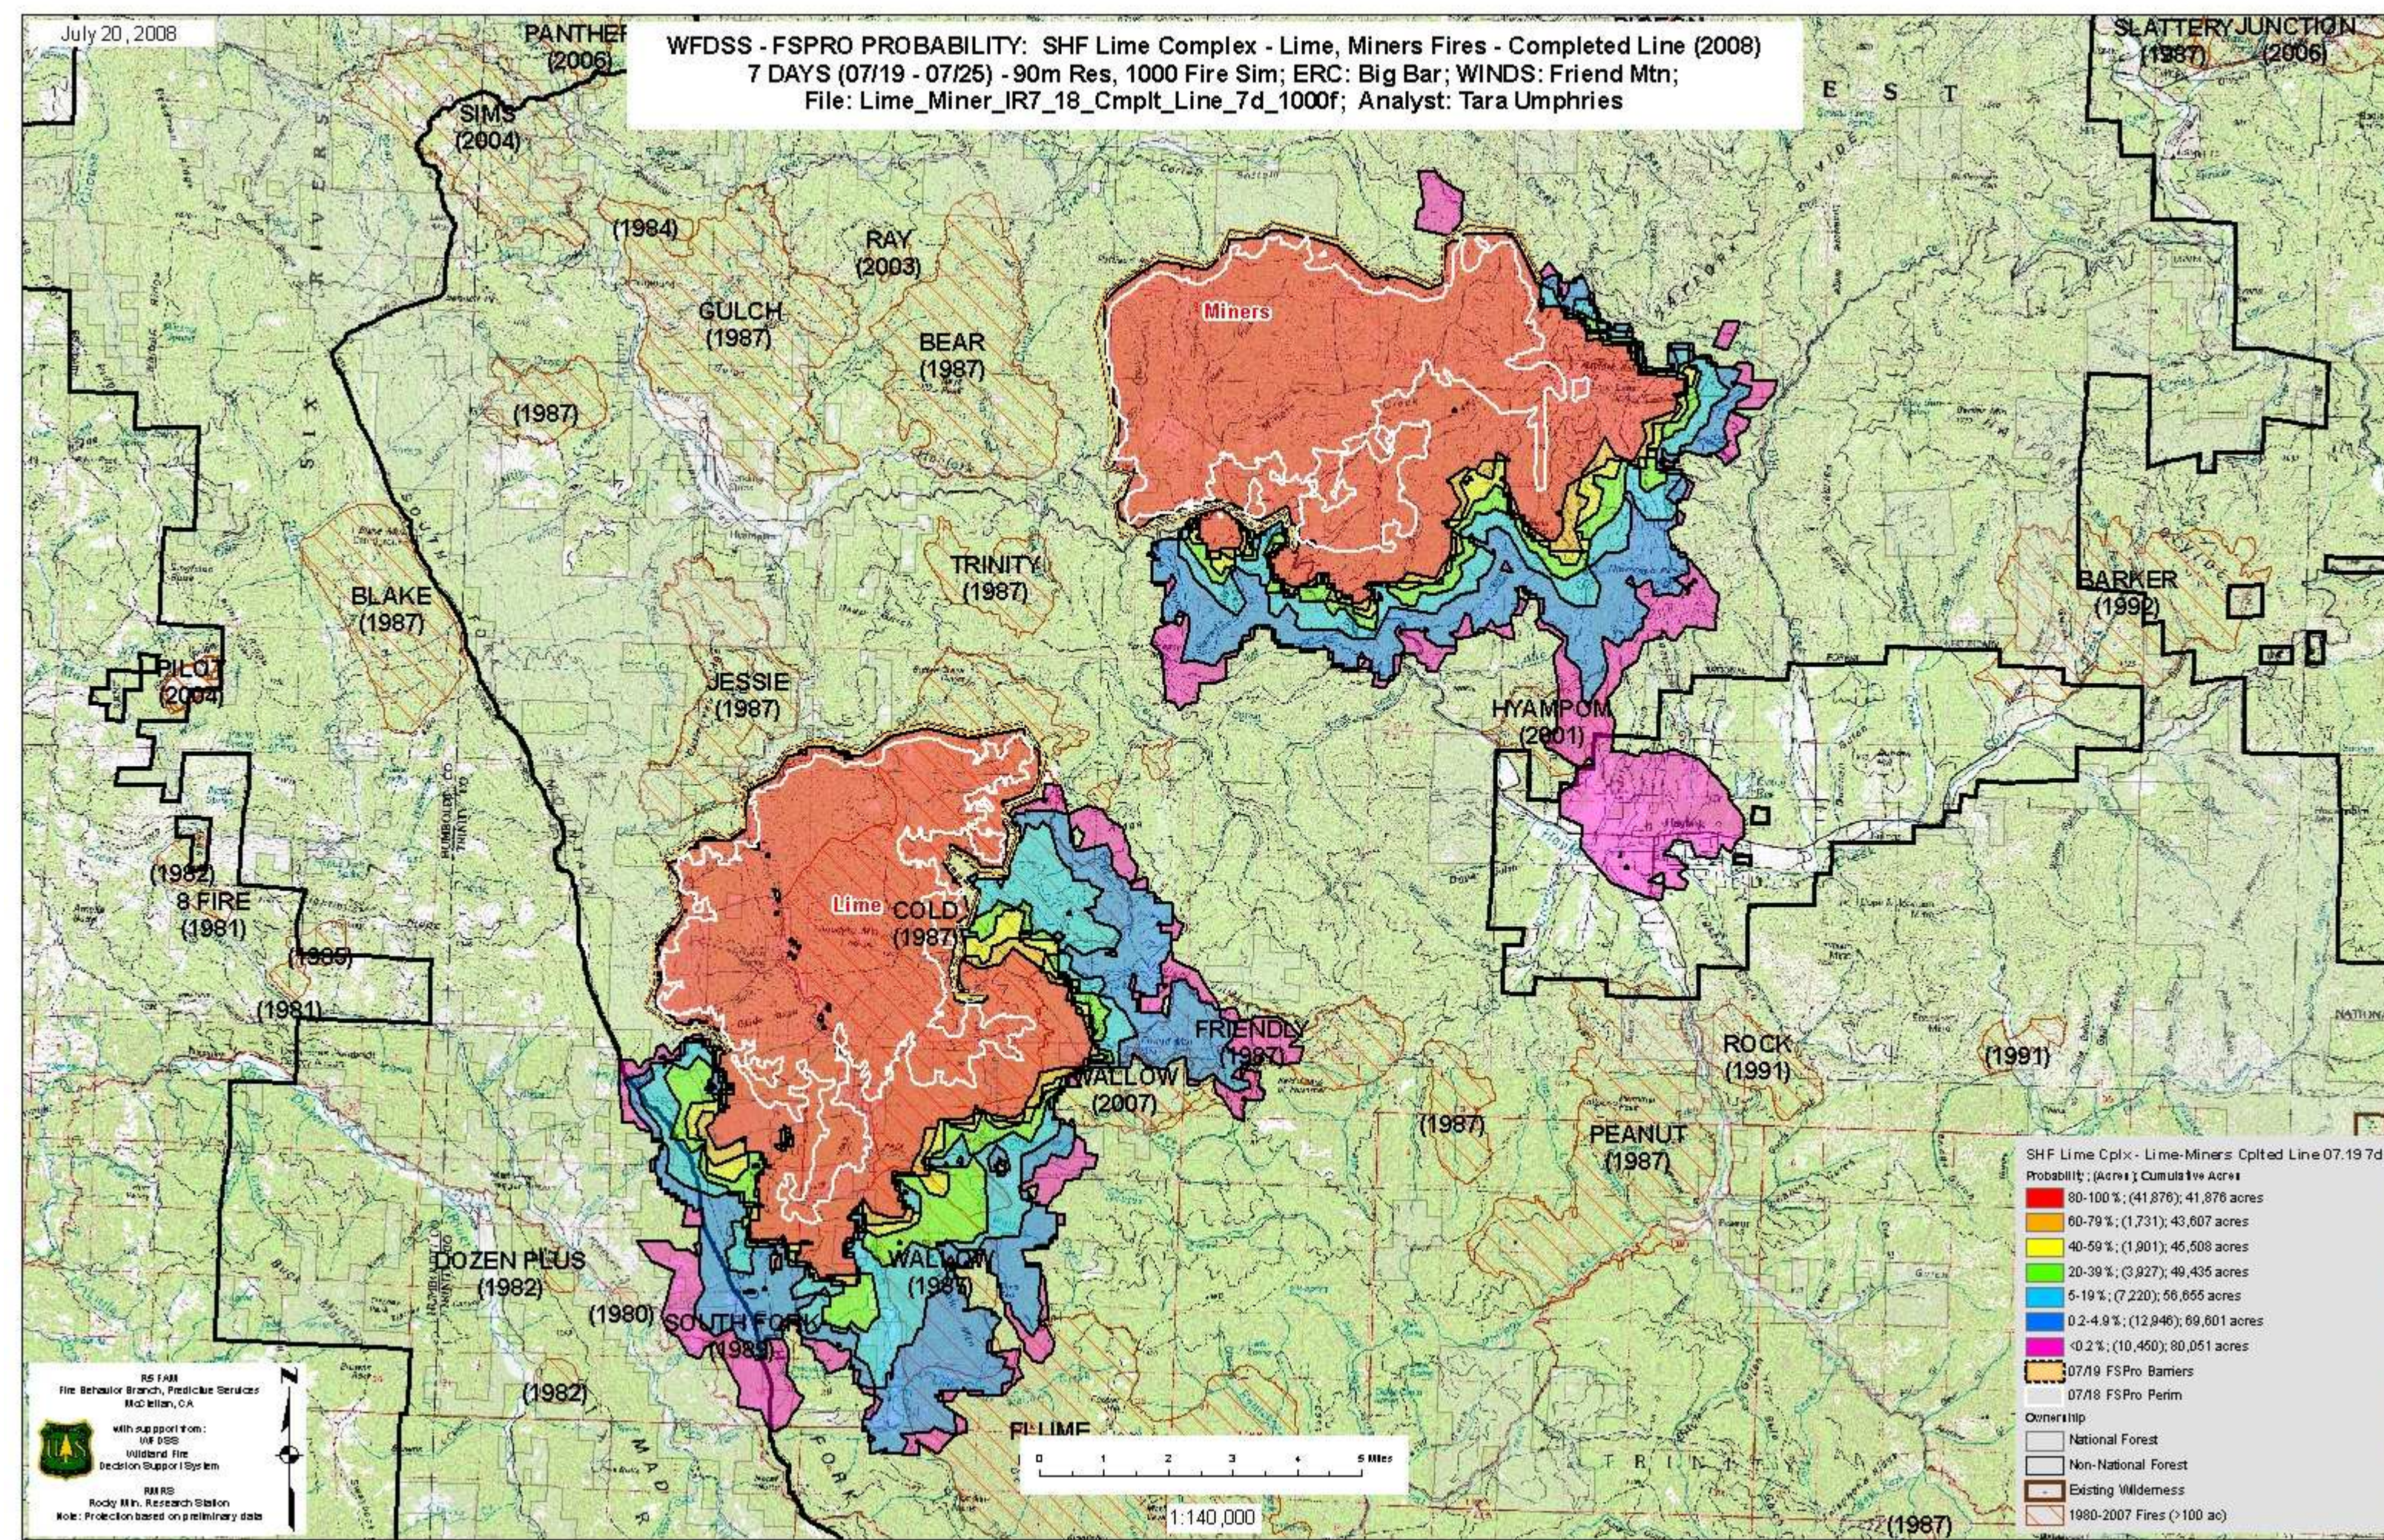

Comparison of SHF Lime Complex – Yellow, Grouse, Vinegar Fires 7 vs 14 Days and Completed vs Projected Barriers

7 Day – Completed Line

7 Day – Projected Line

14 Day – Completed Line

14 Day – Projected Line

Comparison of SHF Lime Complex – Lime and Miners Fires 7 vs 14 Days and Completed vs Projected Barriers

7 Day – Completed Line

7 Day – Projected Line

14 Day – Completed Line

14 Day – Projected Line