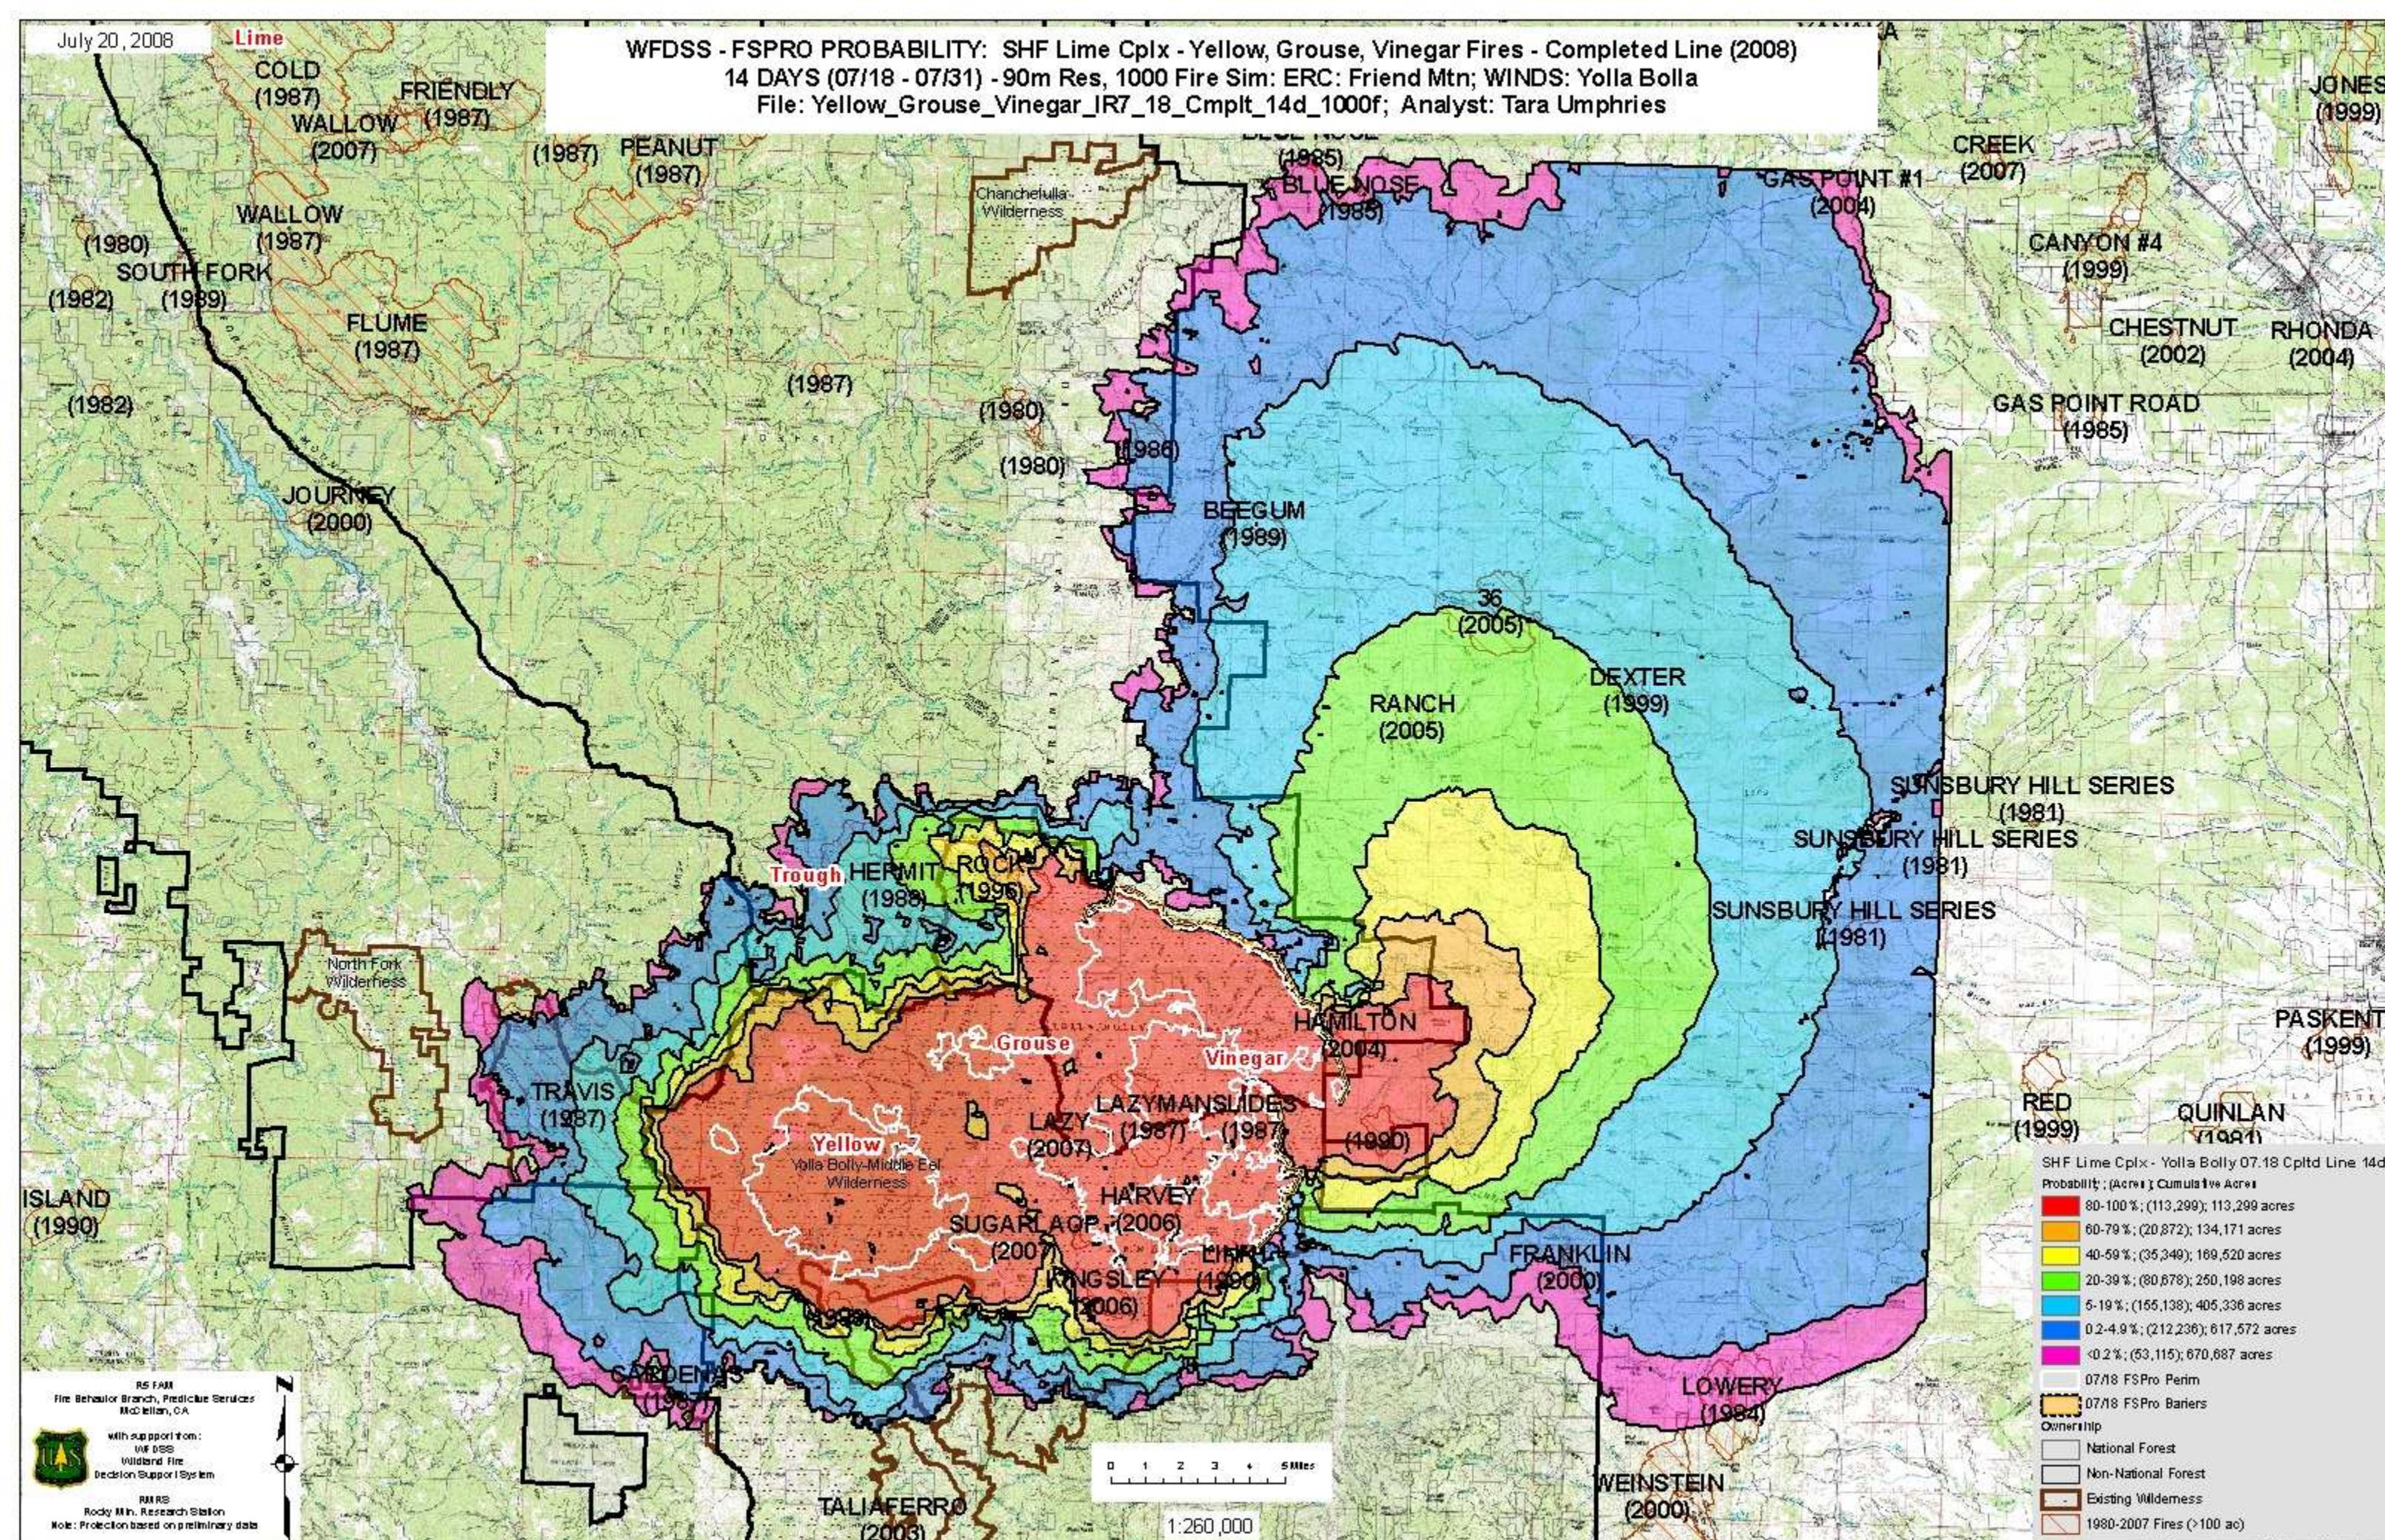

Comparison of SHF Lime Complex – Yellow, Grouse, Vinegar Fires 7 vs 14 Days and Completed vs Projected Barriers

7 Day – Completed Line

7 Day – Projected Line

14 Day – Completed Line

14 Day – Projected Line

Comparison of SHF Lime Complex – Lime and Miners Fires 7 vs 14 Days and Completed vs Projected Barriers

7 Day – Completed Line

7 Day – Projected Line

14 Day – Completed Line

14 Day – Projected Line