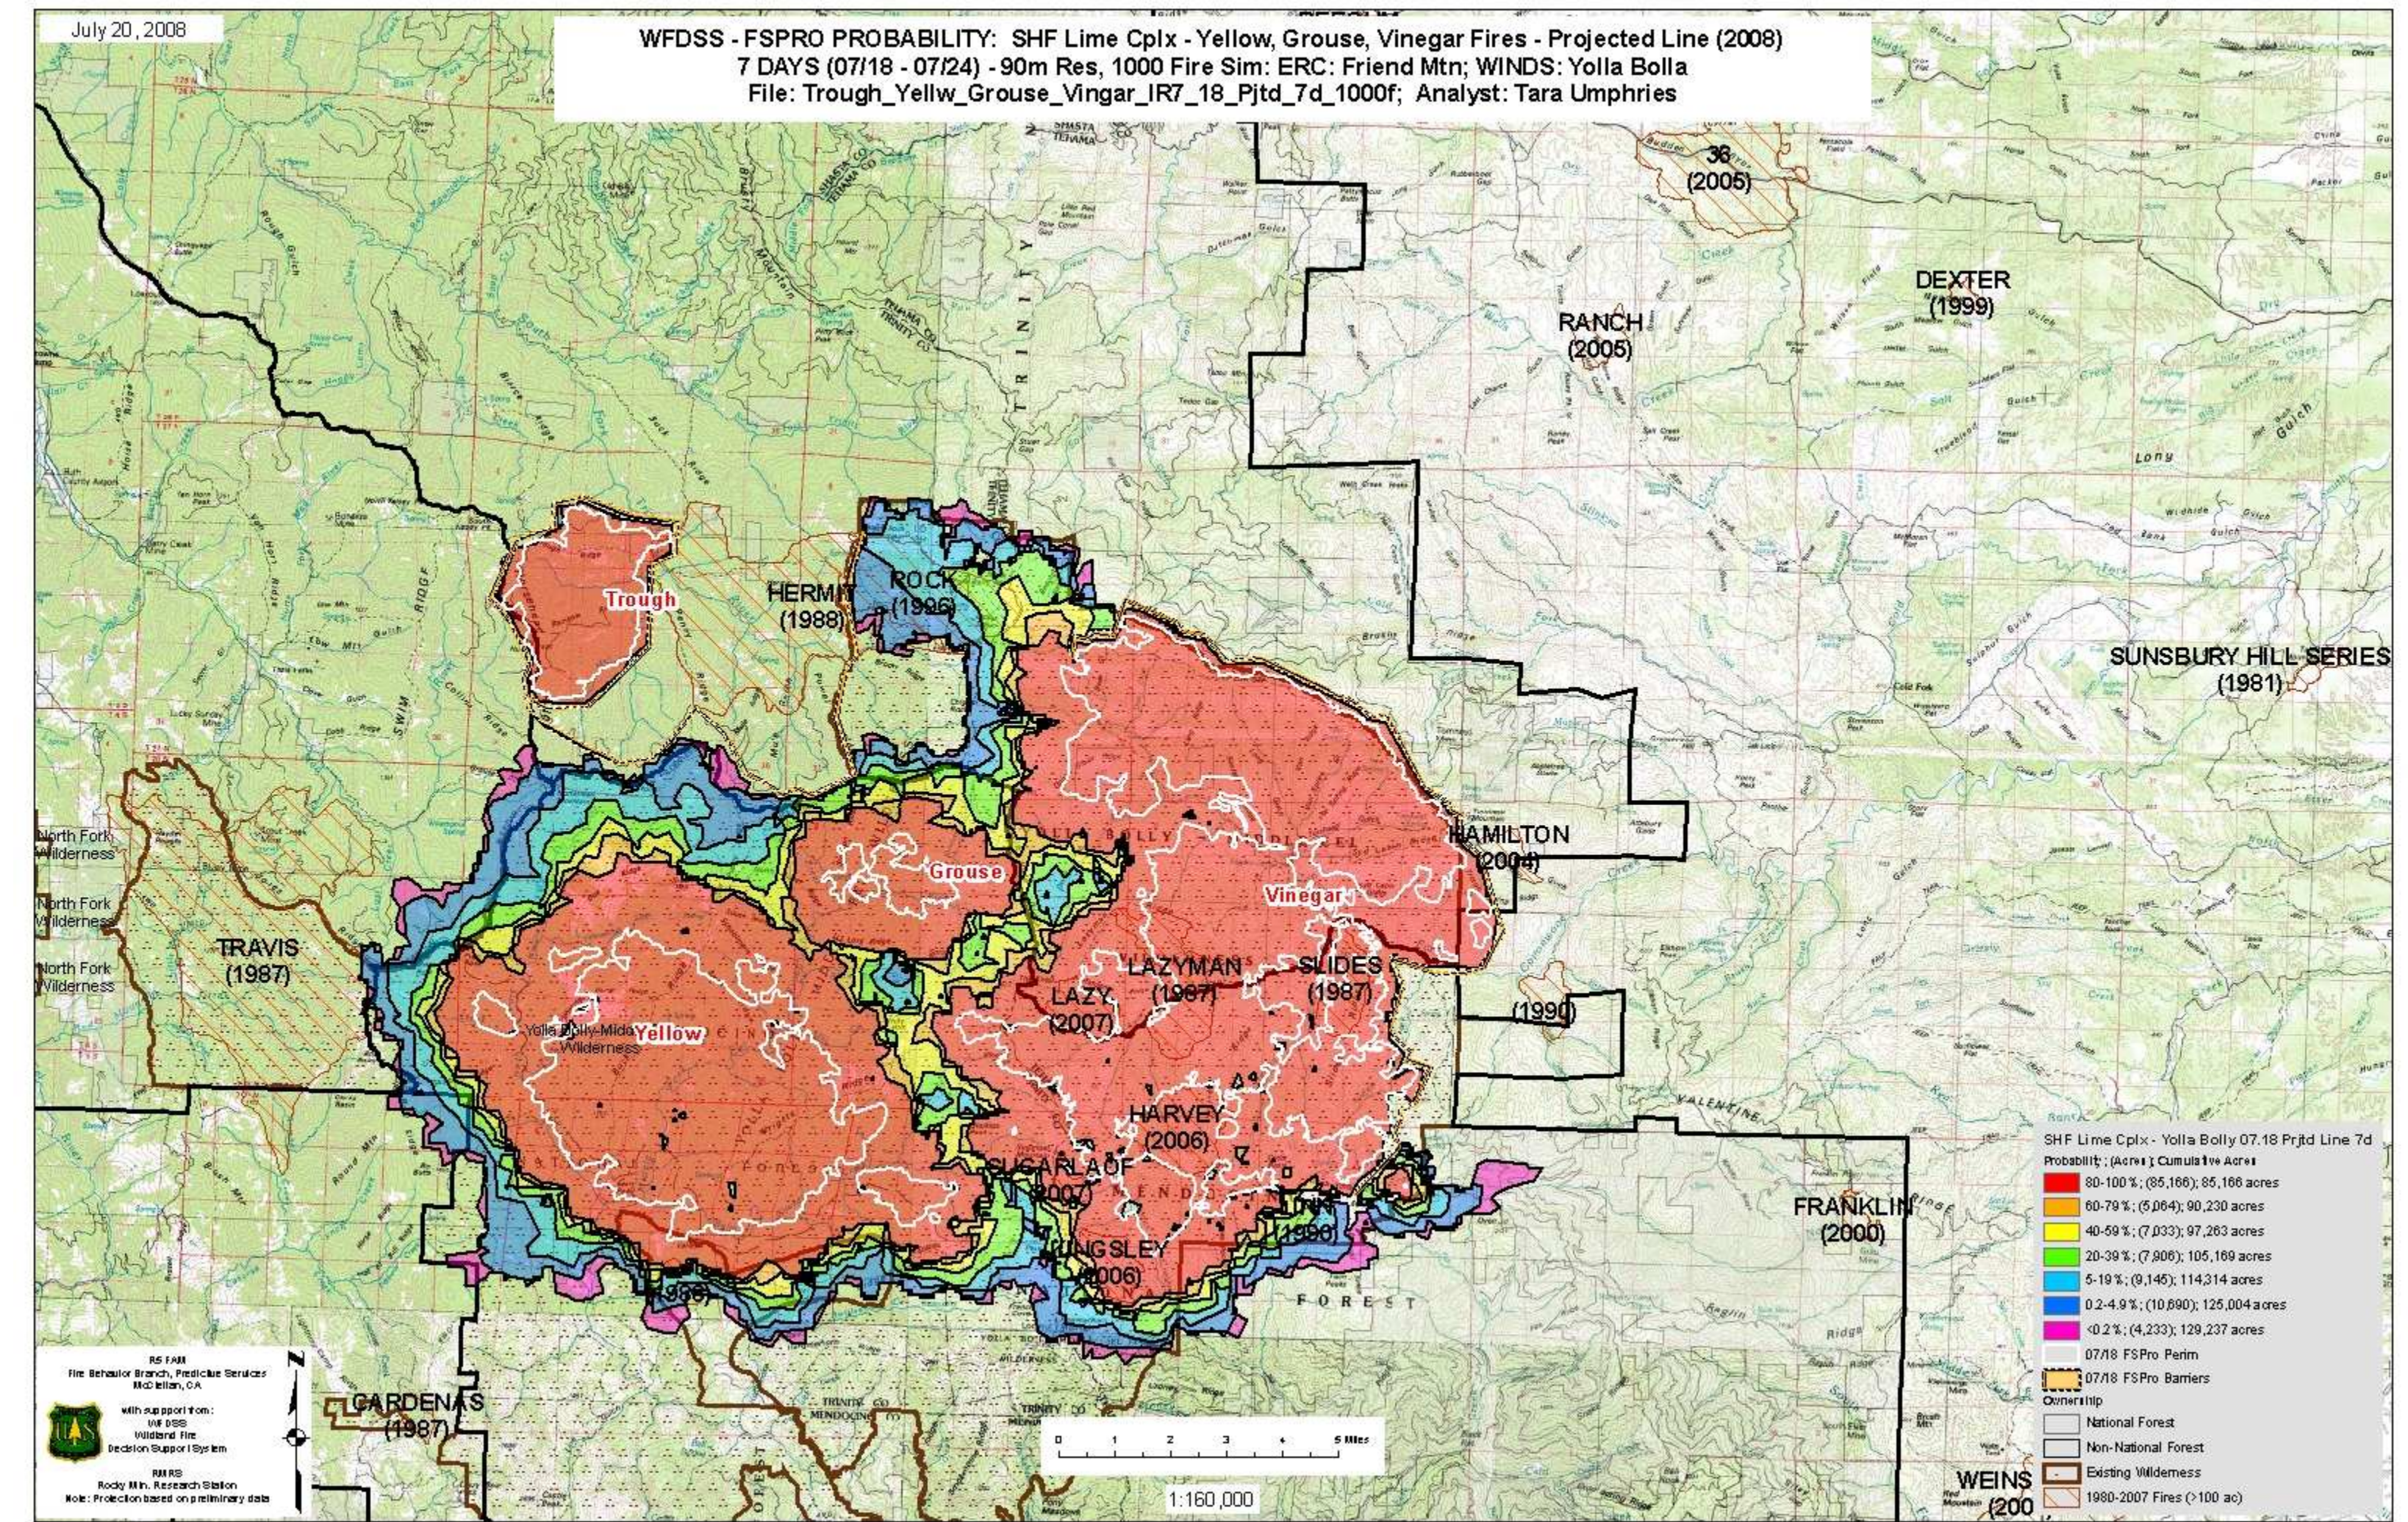

Comparison of SHF Lime Complex – Yellow, Grouse, Vinegar Fires 7 vs 14 Days and Completed vs Projected Barriers

7 Day – Completed Line

7 Day – Projected Line

14 Day – Completed Line

14 Day – Projected Line

Comparison of SHF Lime Complex – Lime and Miners Fires 7 vs 14 Days and Completed vs Projected Barriers

7 Day – Completed Line

7 Day – Projected Line

14 Day – Completed Line

14 Day – Projected Line