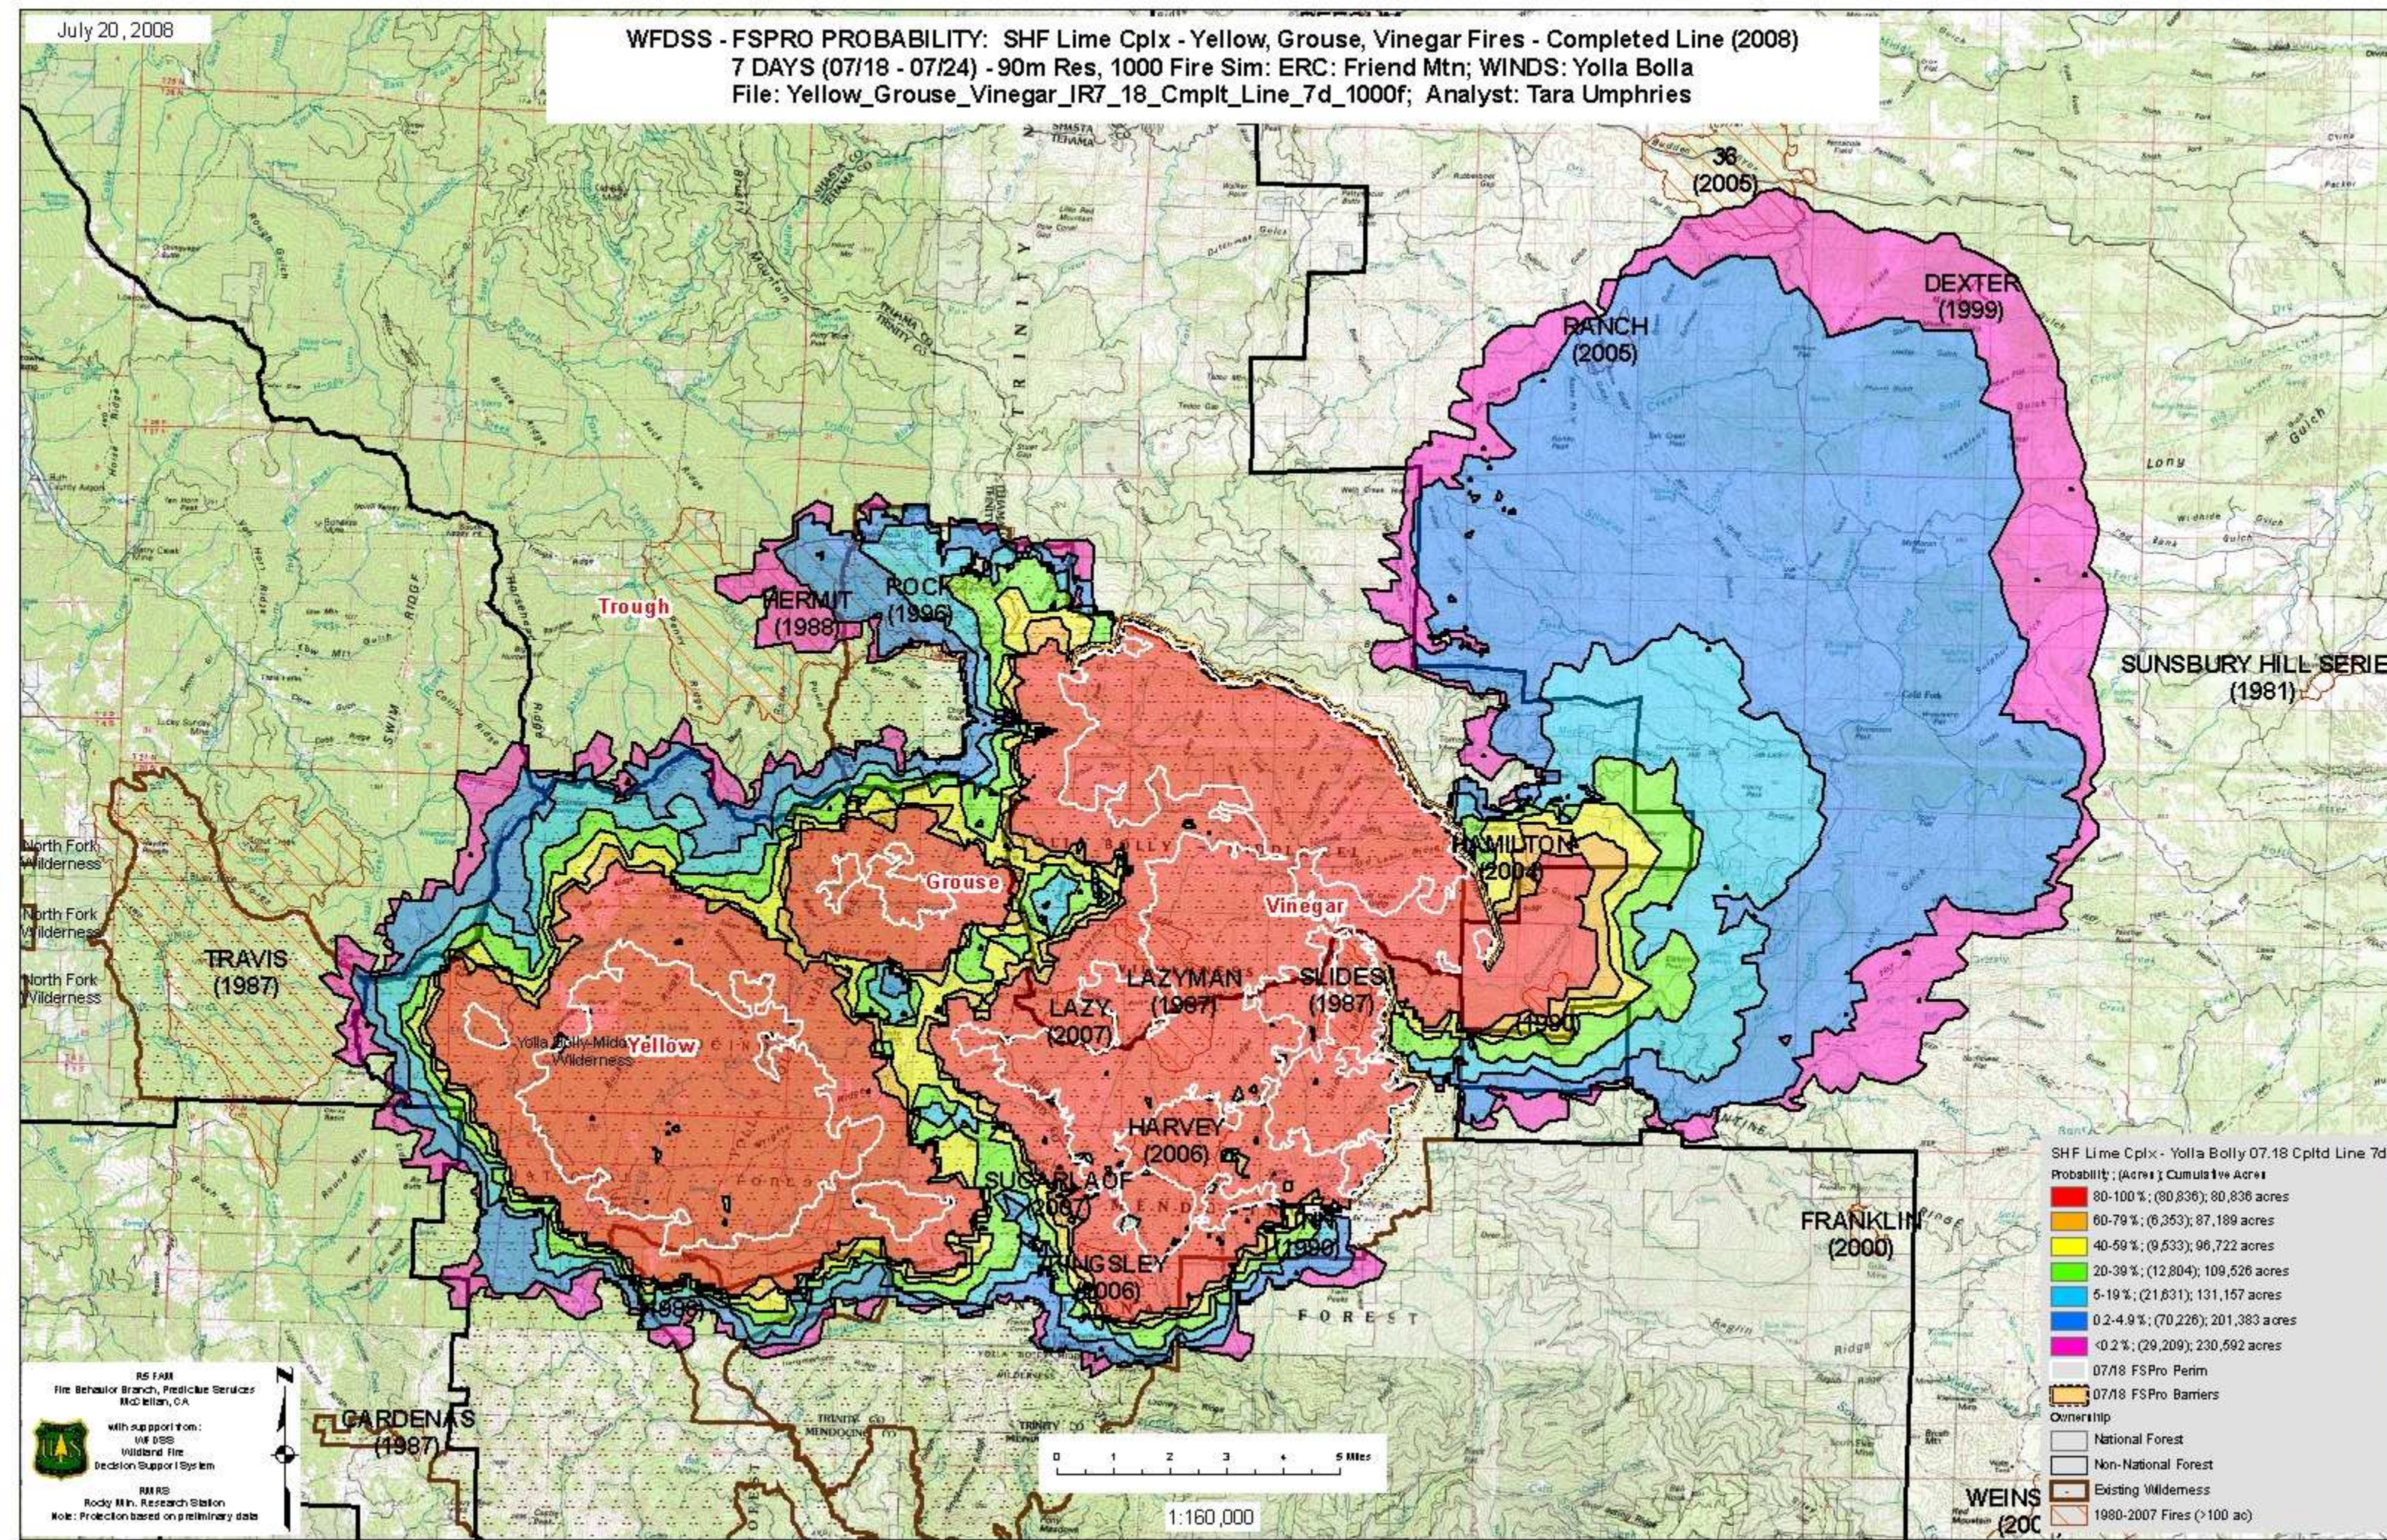

Comparison of SHF Lime Complex – Yellow, Grouse, Vinegar Fires 7 vs 14 Days and Completed vs Projected Barriers

7 Day – Completed Line

7 Day – Projected Line

14 Day – Completed Line

14 Day – Projected Line

Comparison of SHF Lime Complex – Lime and Miners Fires 7 vs 14 Days and Completed vs Projected Barriers

7 Day – Completed Line

7 Day – Projected Line

14 Day – Completed Line

14 Day – Projected Line