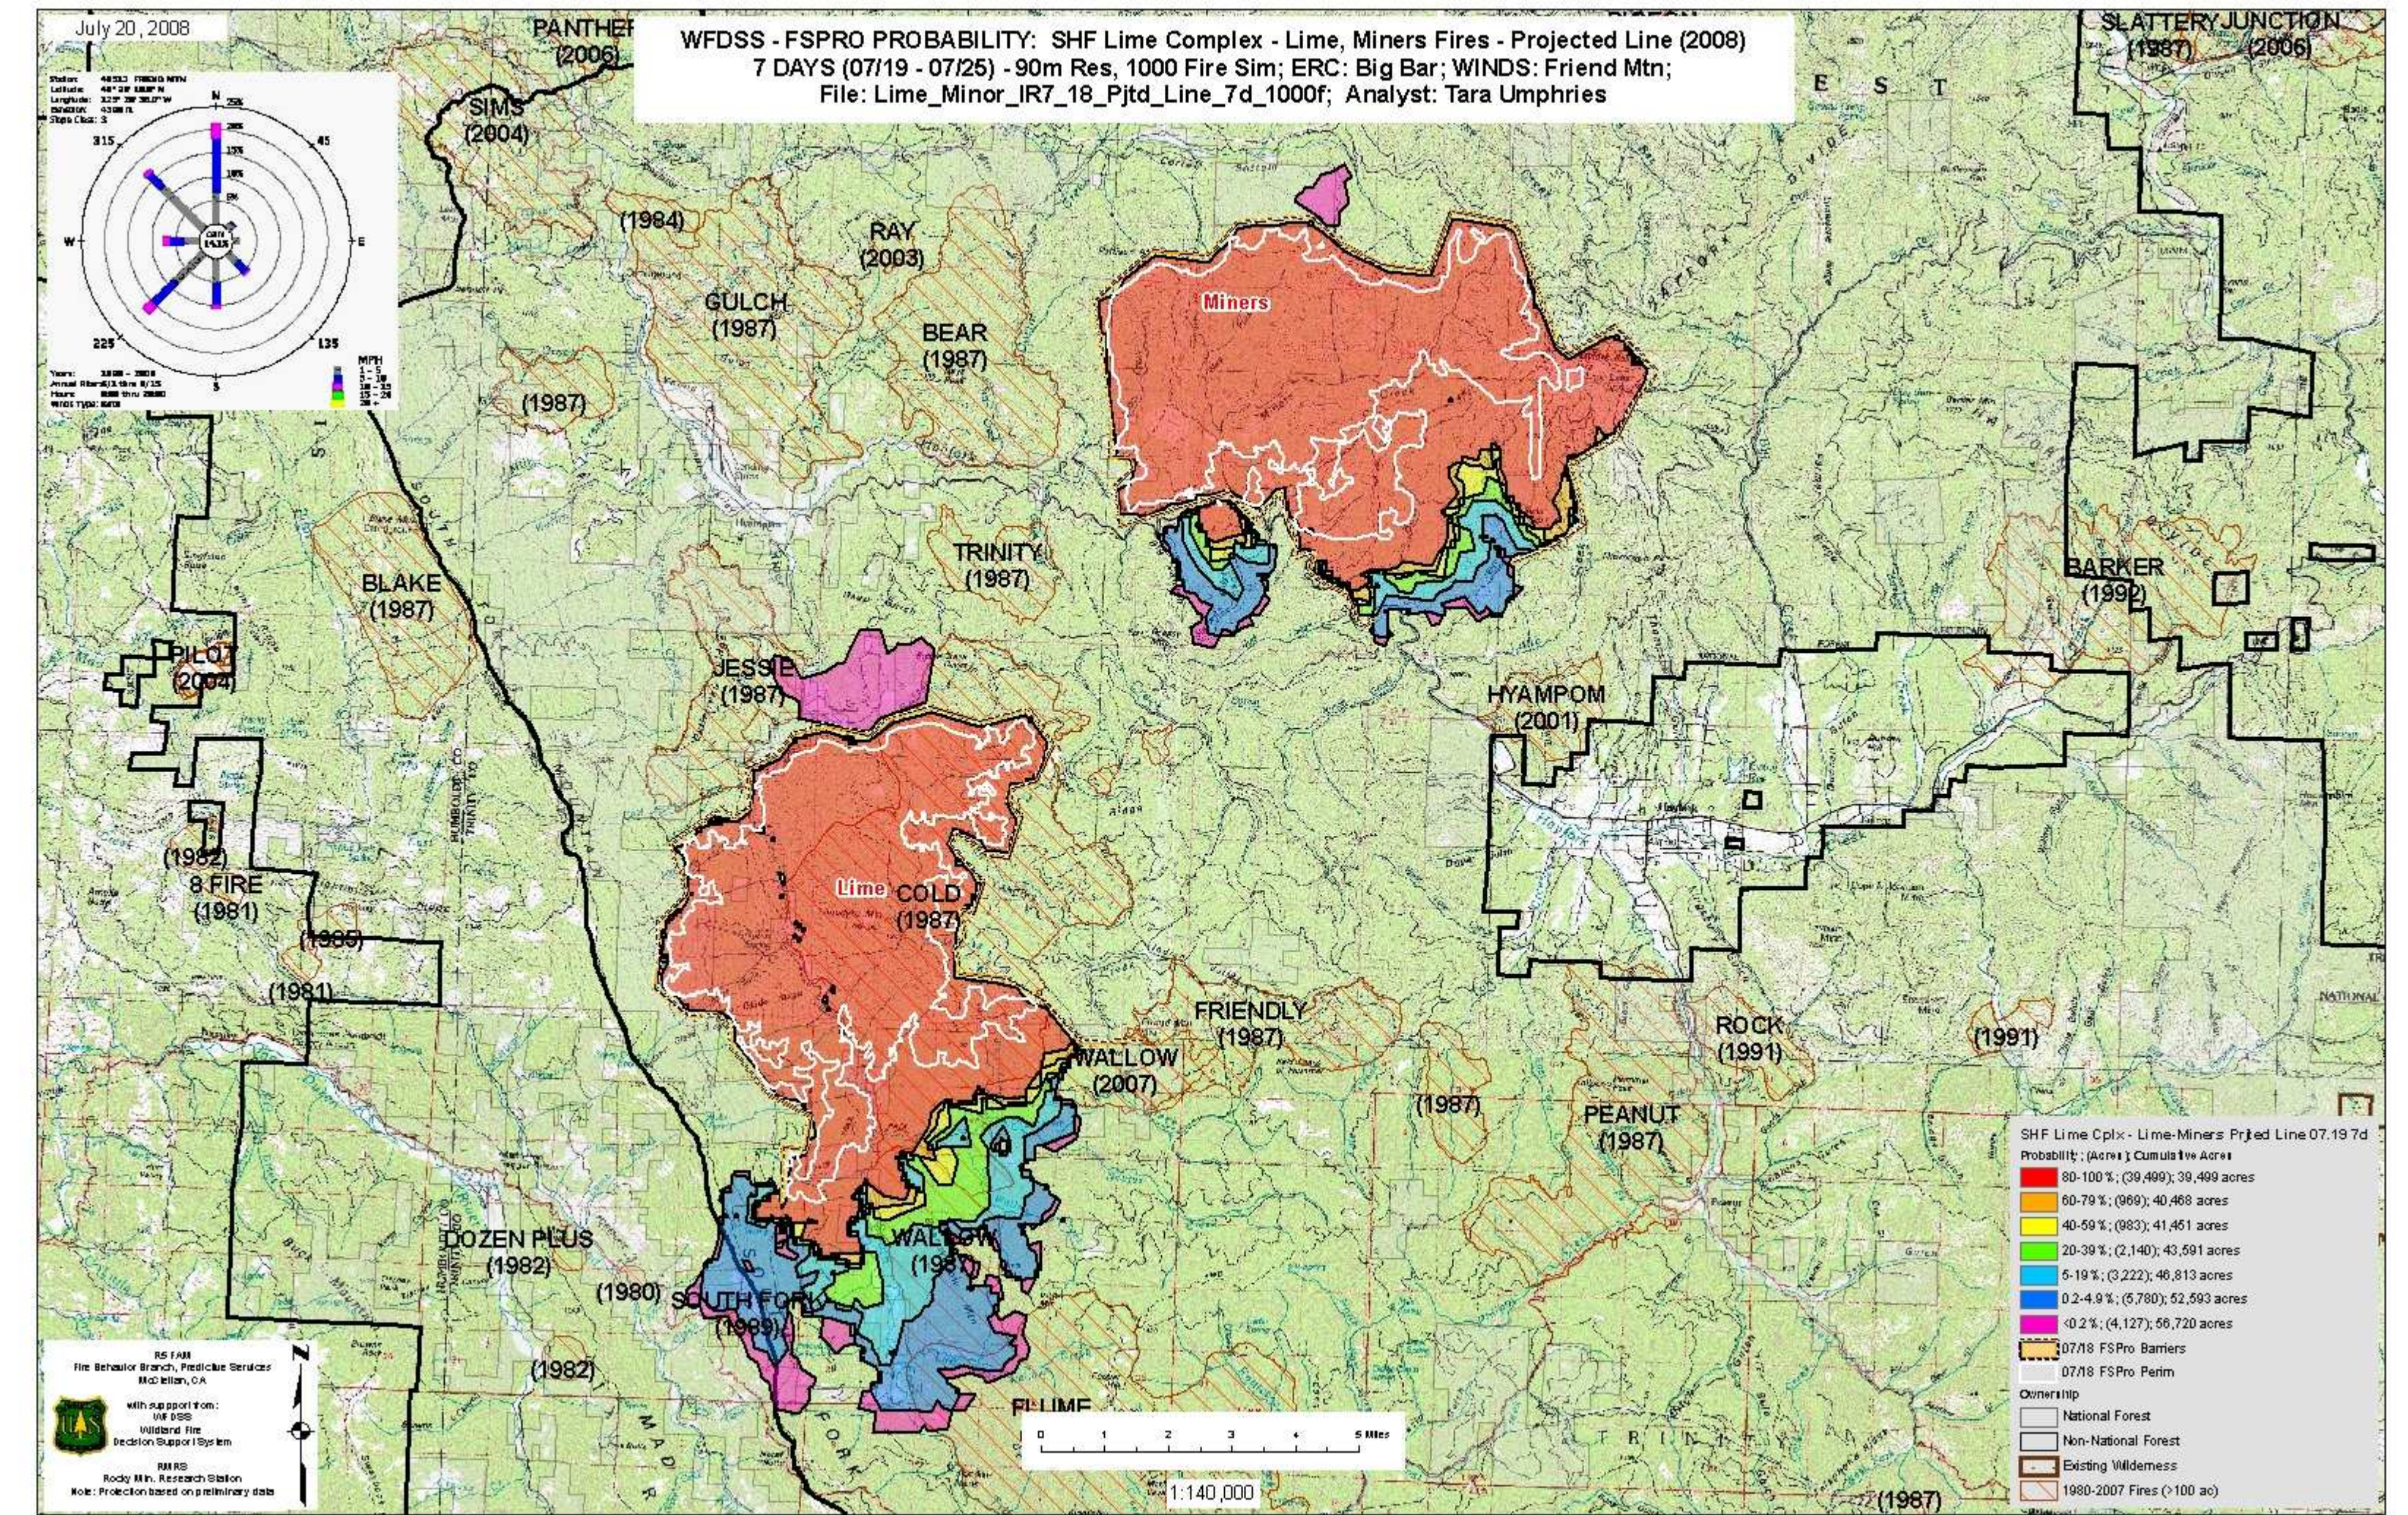

# Comparison of SHF Lime Complex – Yellow, Grouse, Vinegar Fires 7 vs 14 Days and Completed vs Projected Barriers

7 Day – Completed Line

7 Day – Projected Line

14 Day – Completed Line

14 Day – Projected Line

# Comparison of SHF Lime Complex – Lime and Miners Fires 7 vs 14 Days and Completed vs Projected Barriers

7 Day – Completed Line

7 Day – Projected Line

14 Day – Completed Line

14 Day – Projected Line