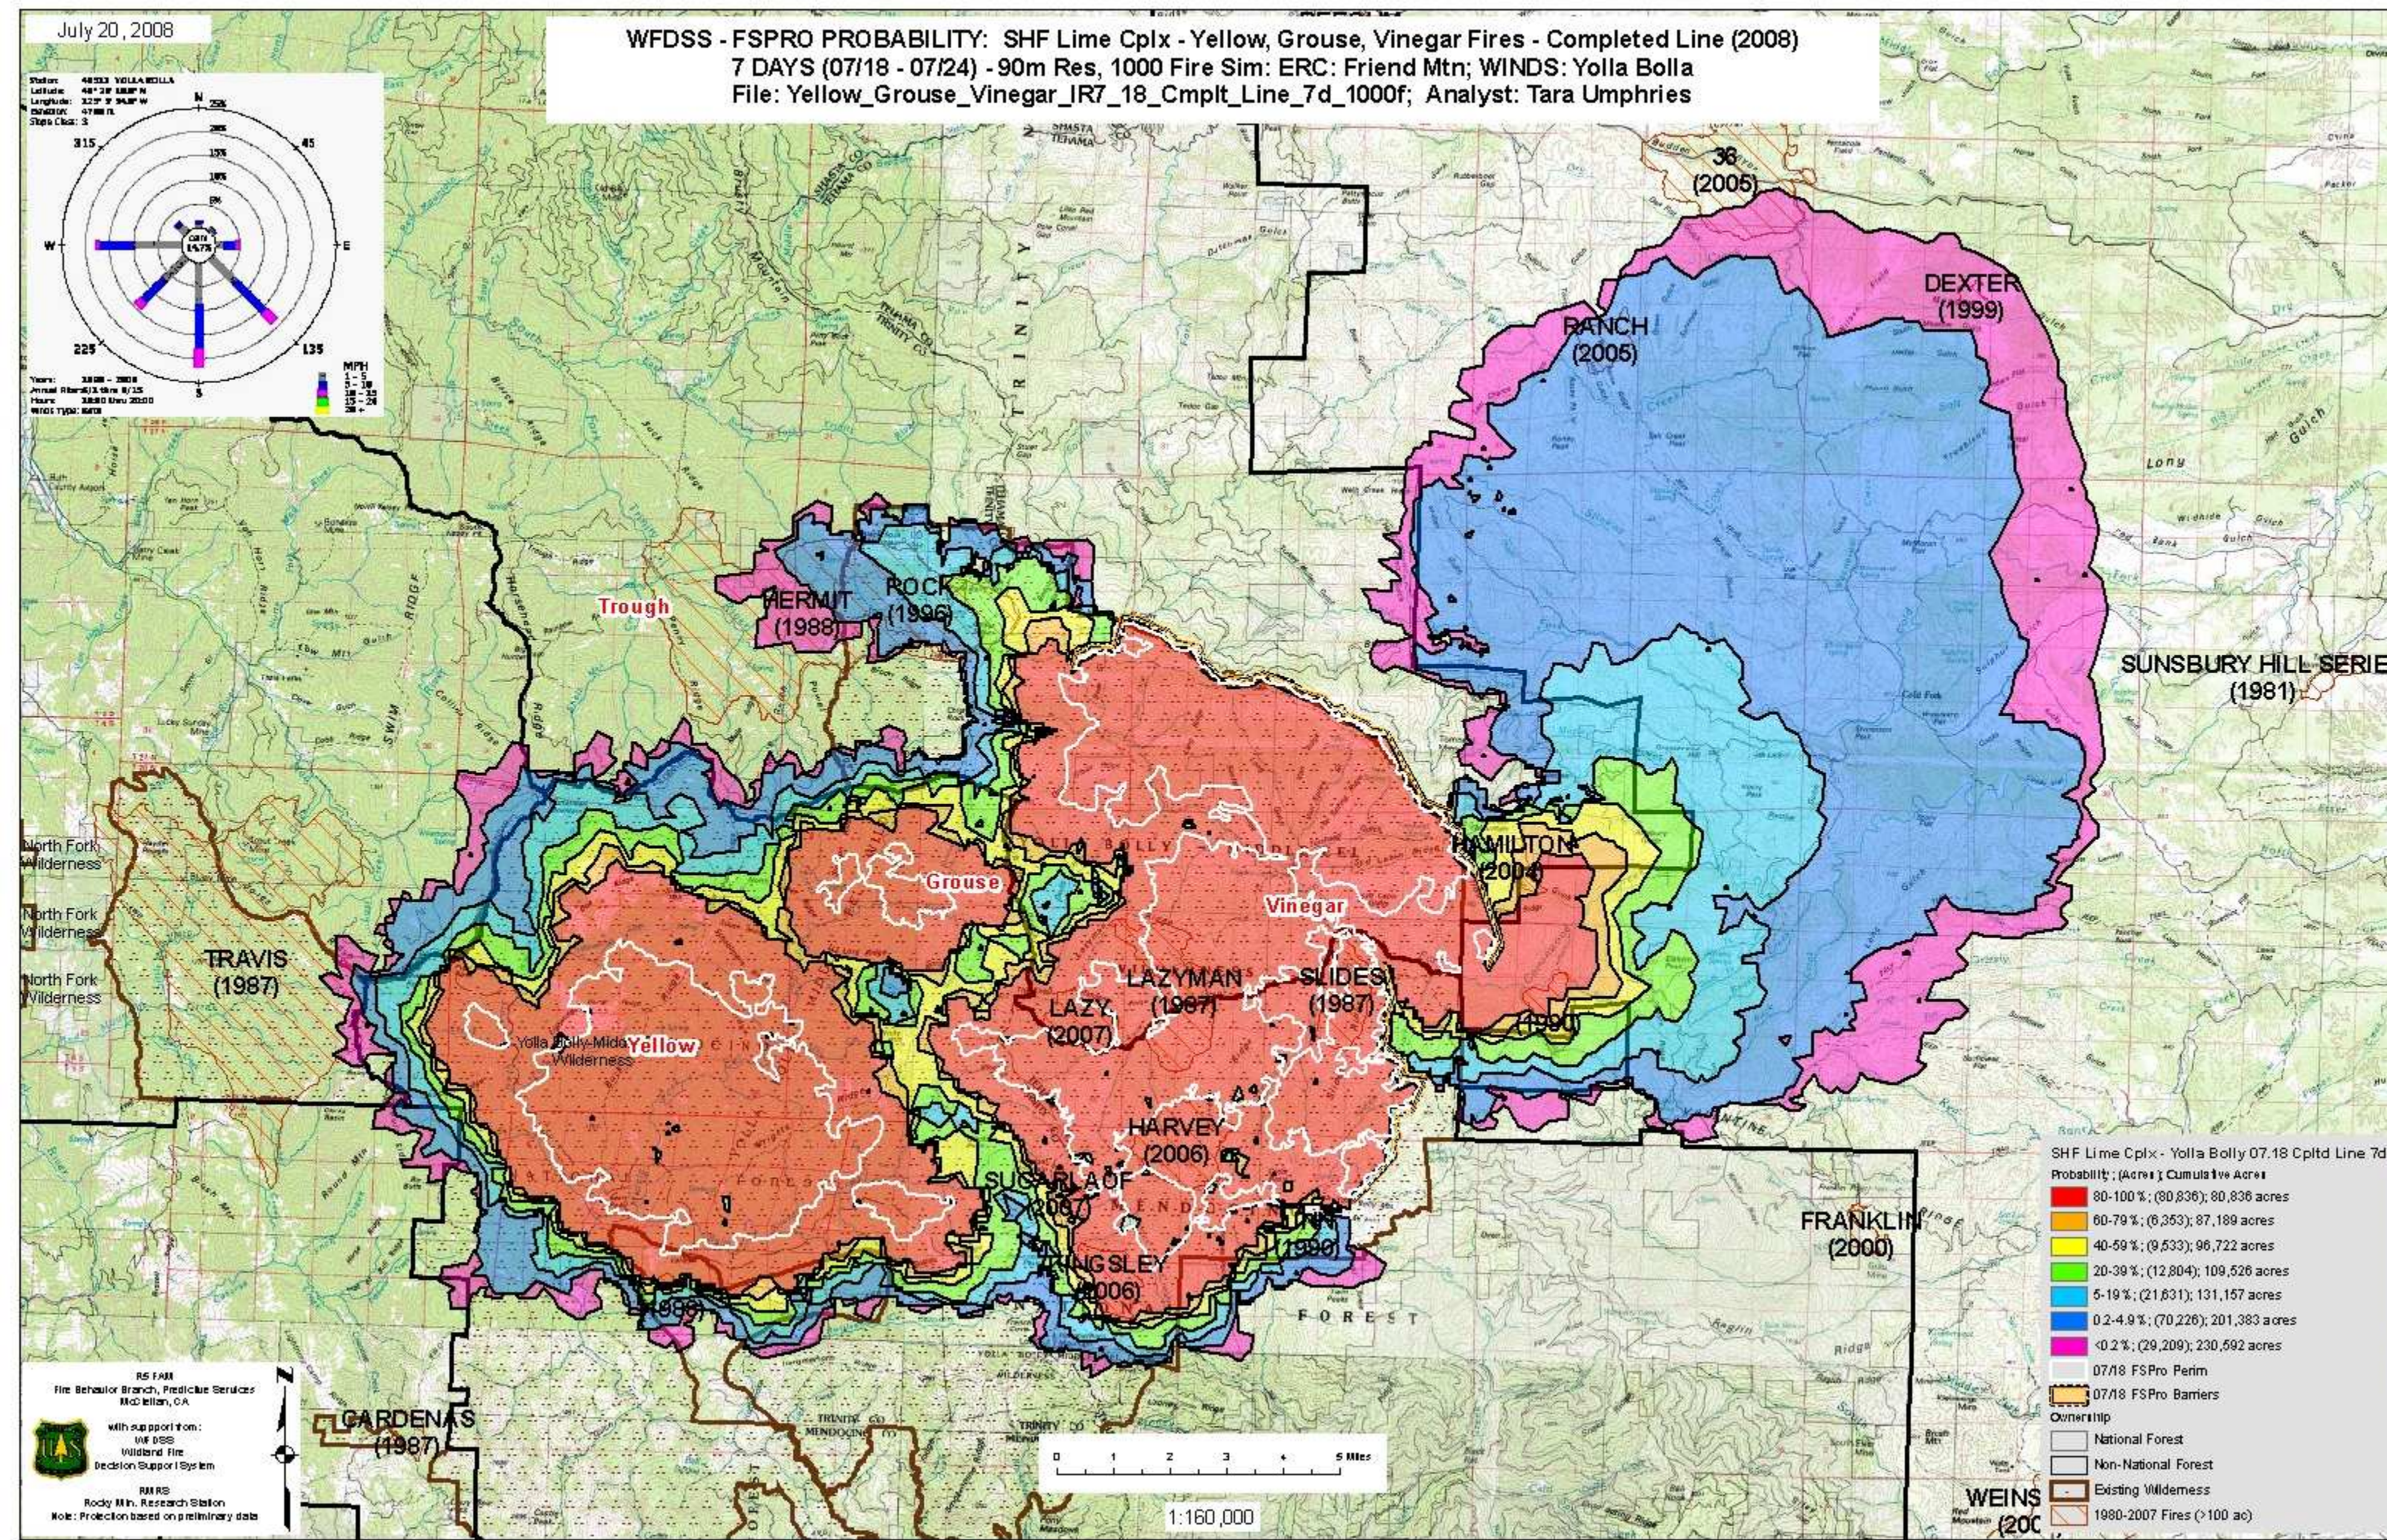

# Comparison of SHF Lime Complex – Yellow, Grouse, Vinegar Fires 7 vs 14 Days and Completed vs Projected Barriers

7 Day – Completed Line

7 Day – Projected Line

14 Day – Completed Line

14 Day – Projected Line

# Comparison of SHF Lime Complex – Lime and Miners Fires 7 vs 14 Days and Completed vs Projected Barriers

7 Day – Completed Line

7 Day – Projected Line

14 Day – Completed Line

14 Day – Projected Line