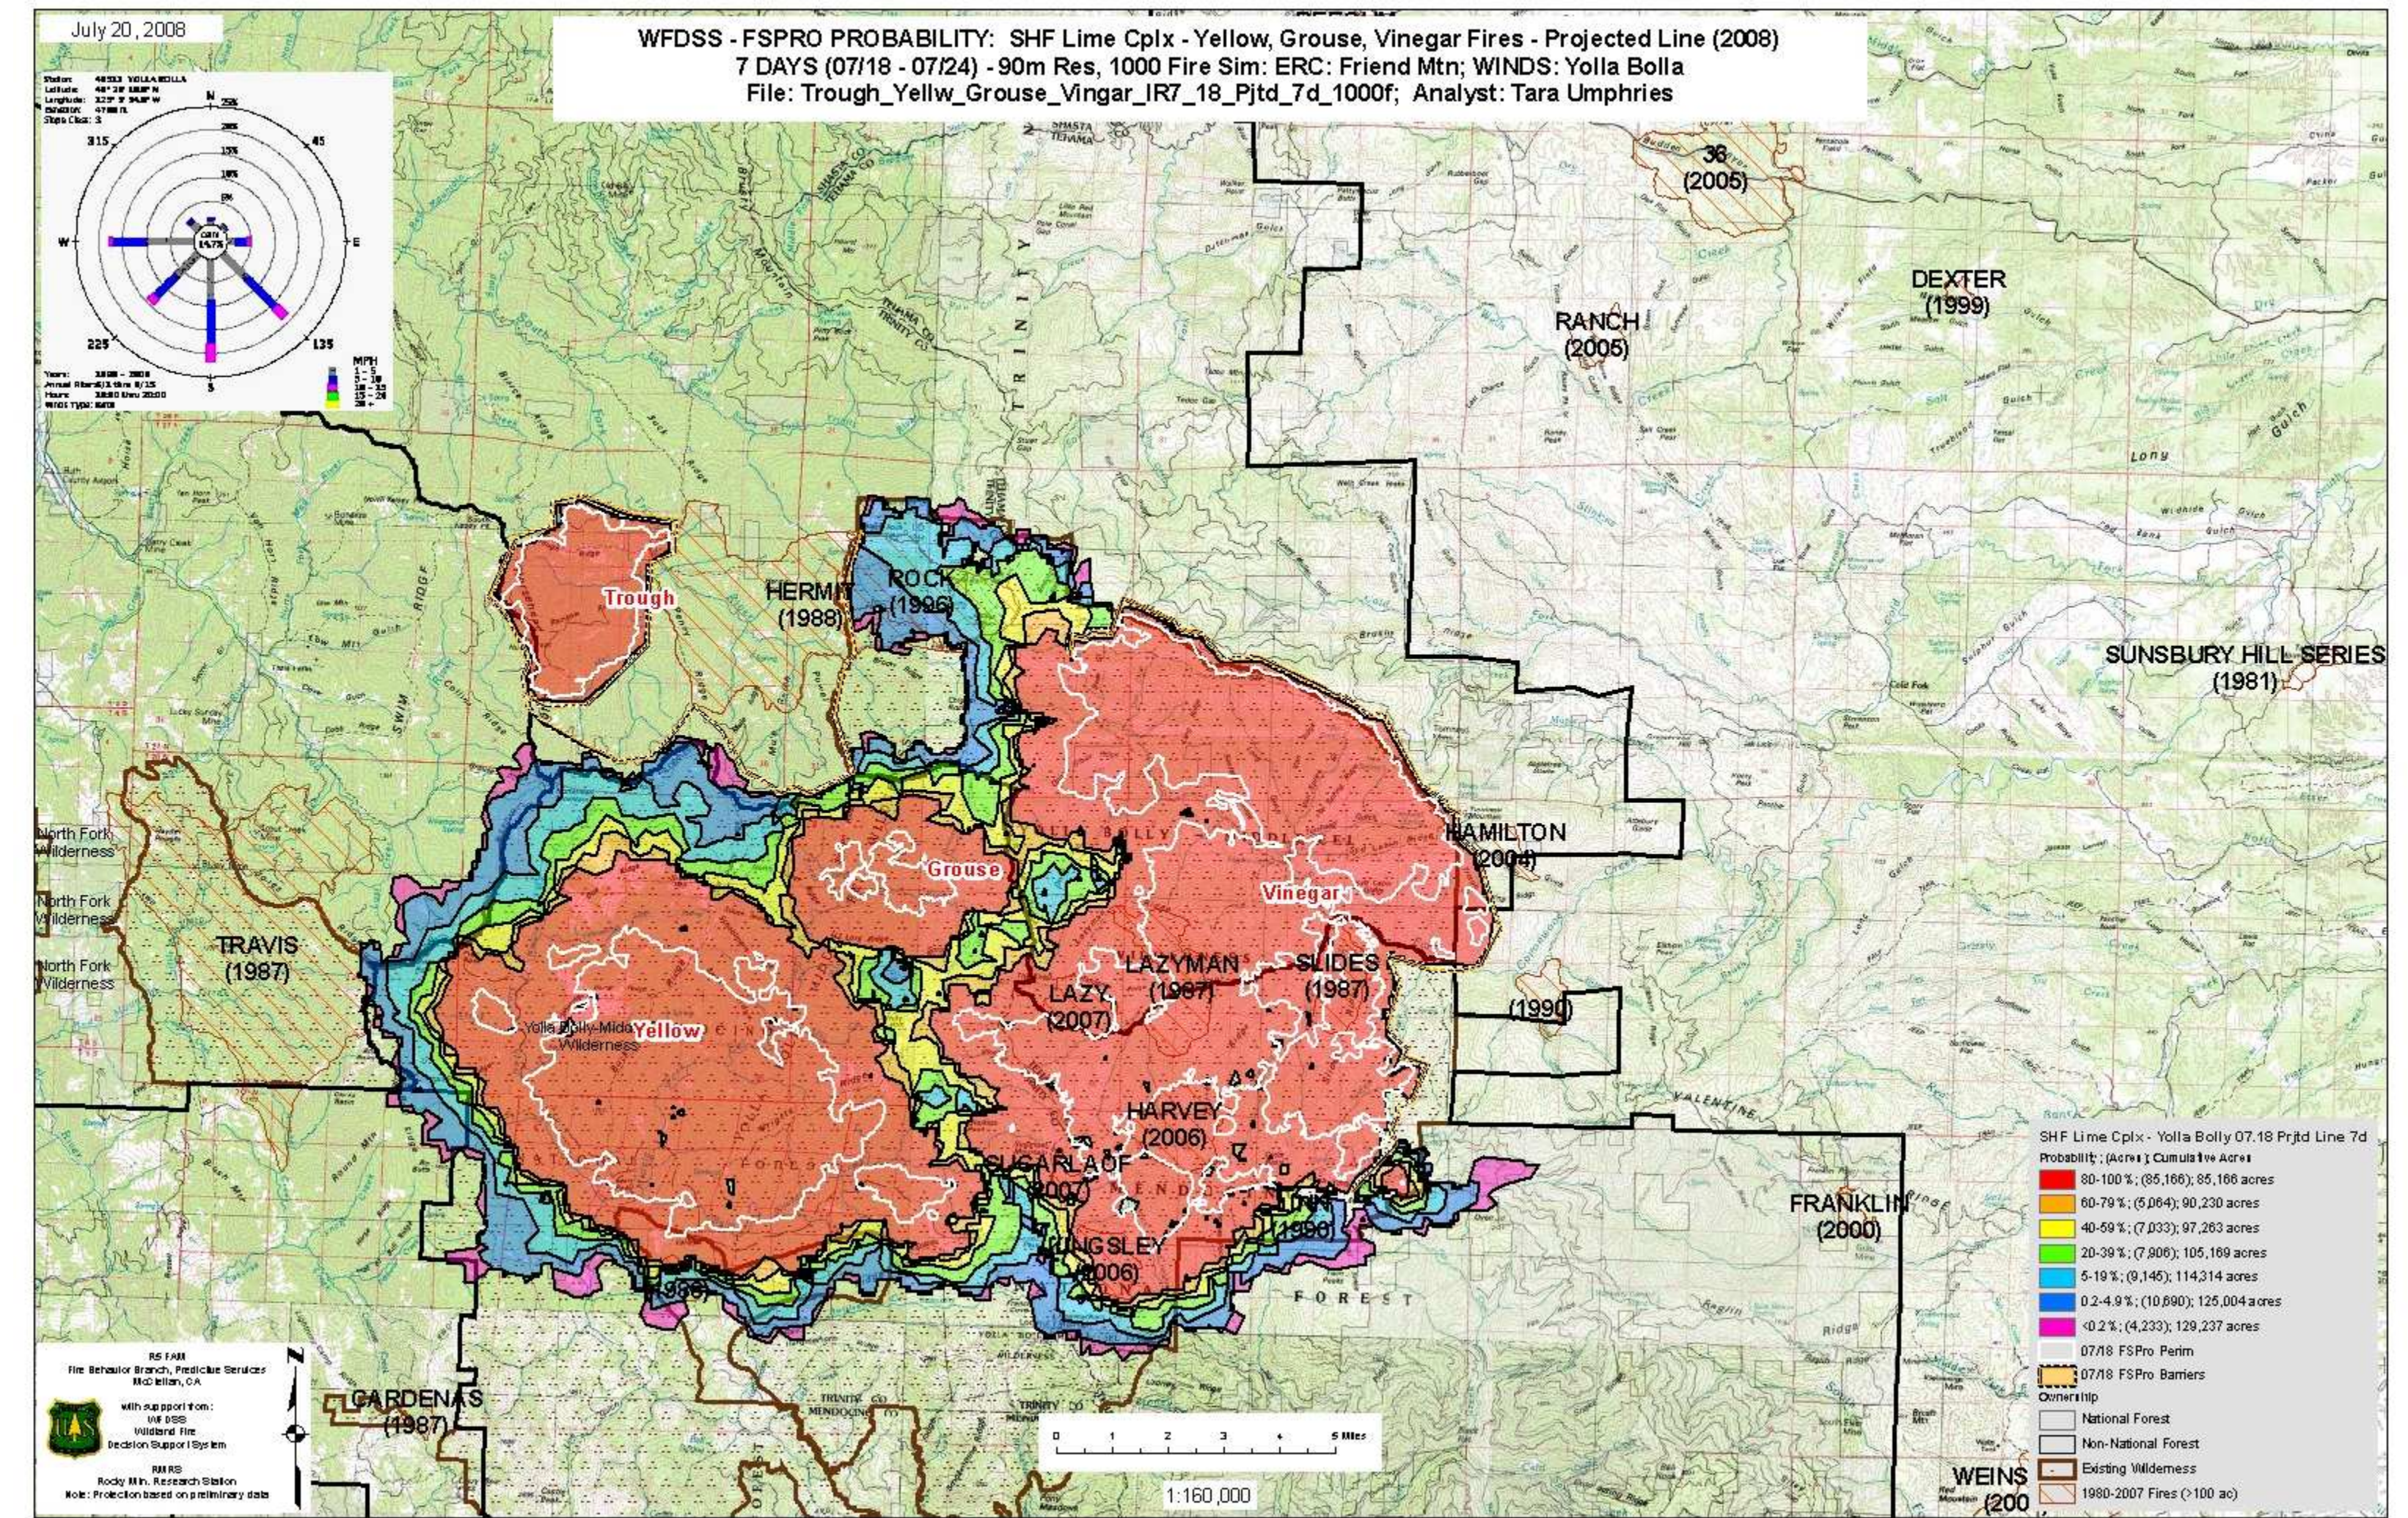

# Comparison of SHF Lime Complex – Yellow, Grouse, Vinegar Fires 7 vs 14 Days and Completed vs Projected Barriers

7 Day – Completed Line

7 Day – Projected Line

14 Day – Completed Line

14 Day – Projected Line

# Comparison of SHF Lime Complex – Lime and Miners Fires 7 vs 14 Days and Completed vs Projected Barriers

7 Day – Completed Line

7 Day – Projected Line

14 Day – Completed Line

14 Day – Projected Line