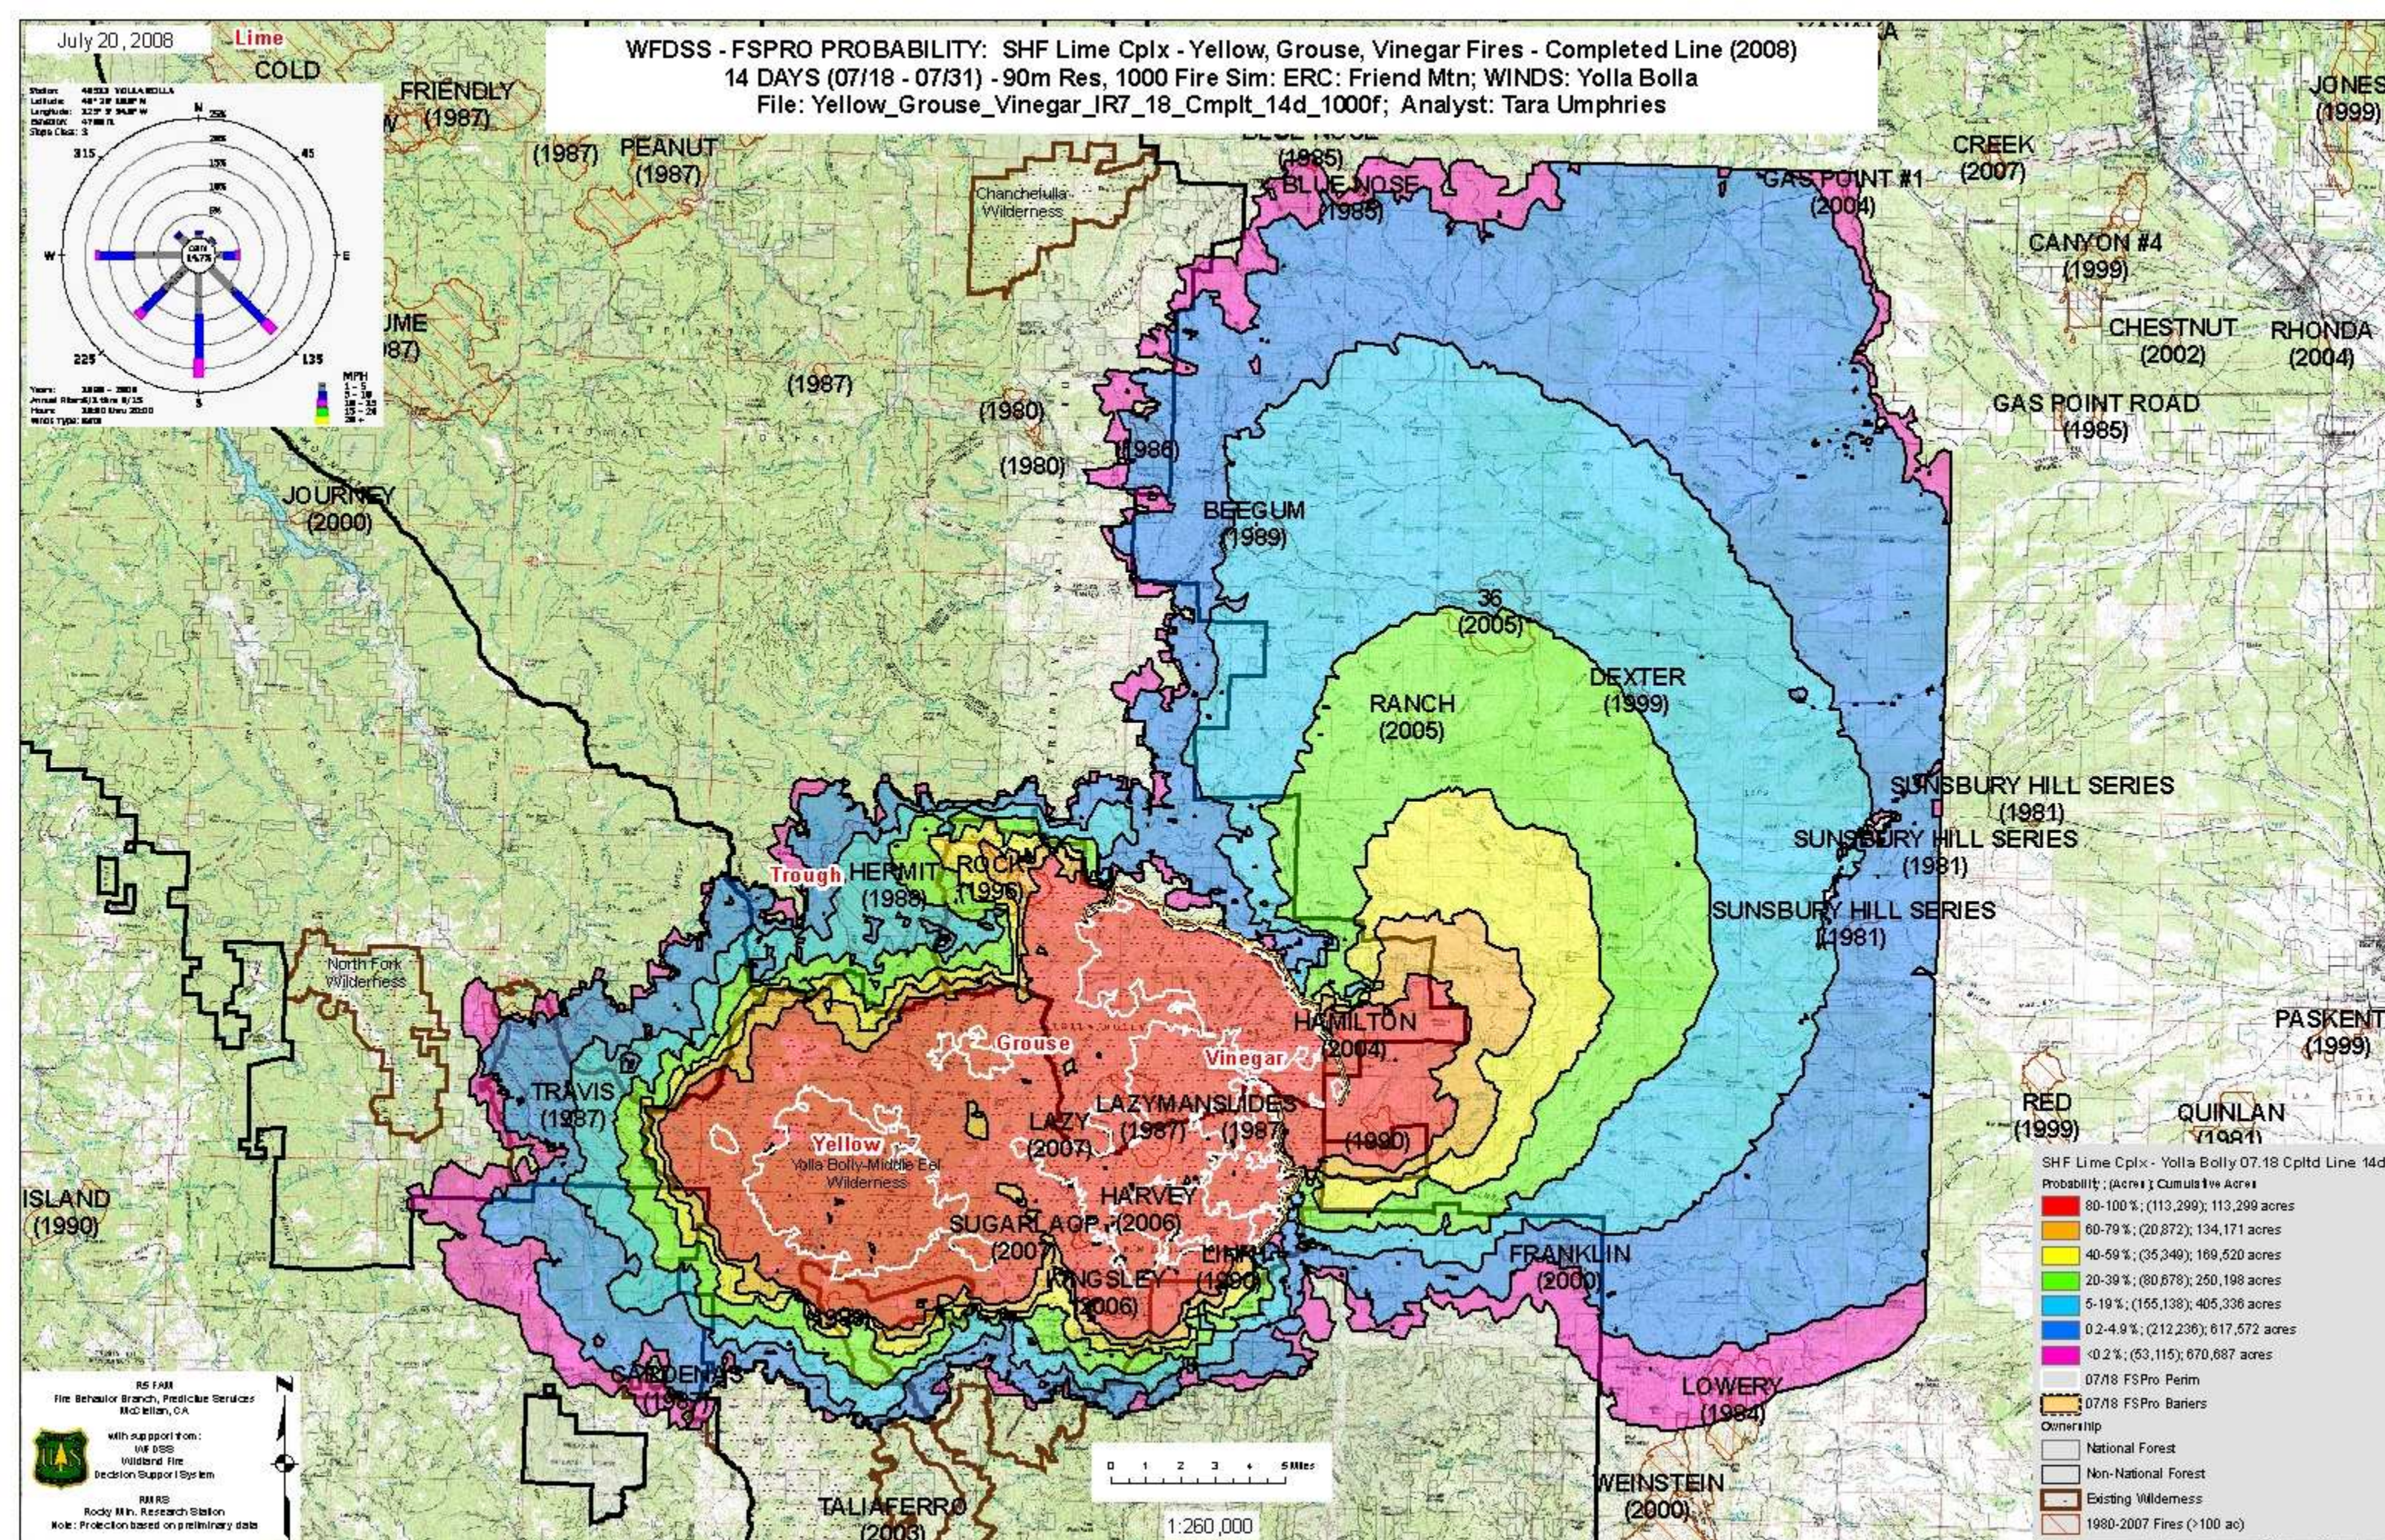

# Comparison of SHF Lime Complex – Yellow, Grouse, Vinegar Fires 7 vs 14 Days and Completed vs Projected Barriers

7 Day – Completed Line

7 Day – Projected Line

14 Day – Completed Line

14 Day – Projected Line

# Comparison of SHF Lime Complex – Lime and Miners Fires 7 vs 14 Days and Completed vs Projected Barriers

7 Day – Completed Line

7 Day – Projected Line

14 Day – Completed Line

14 Day – Projected Line