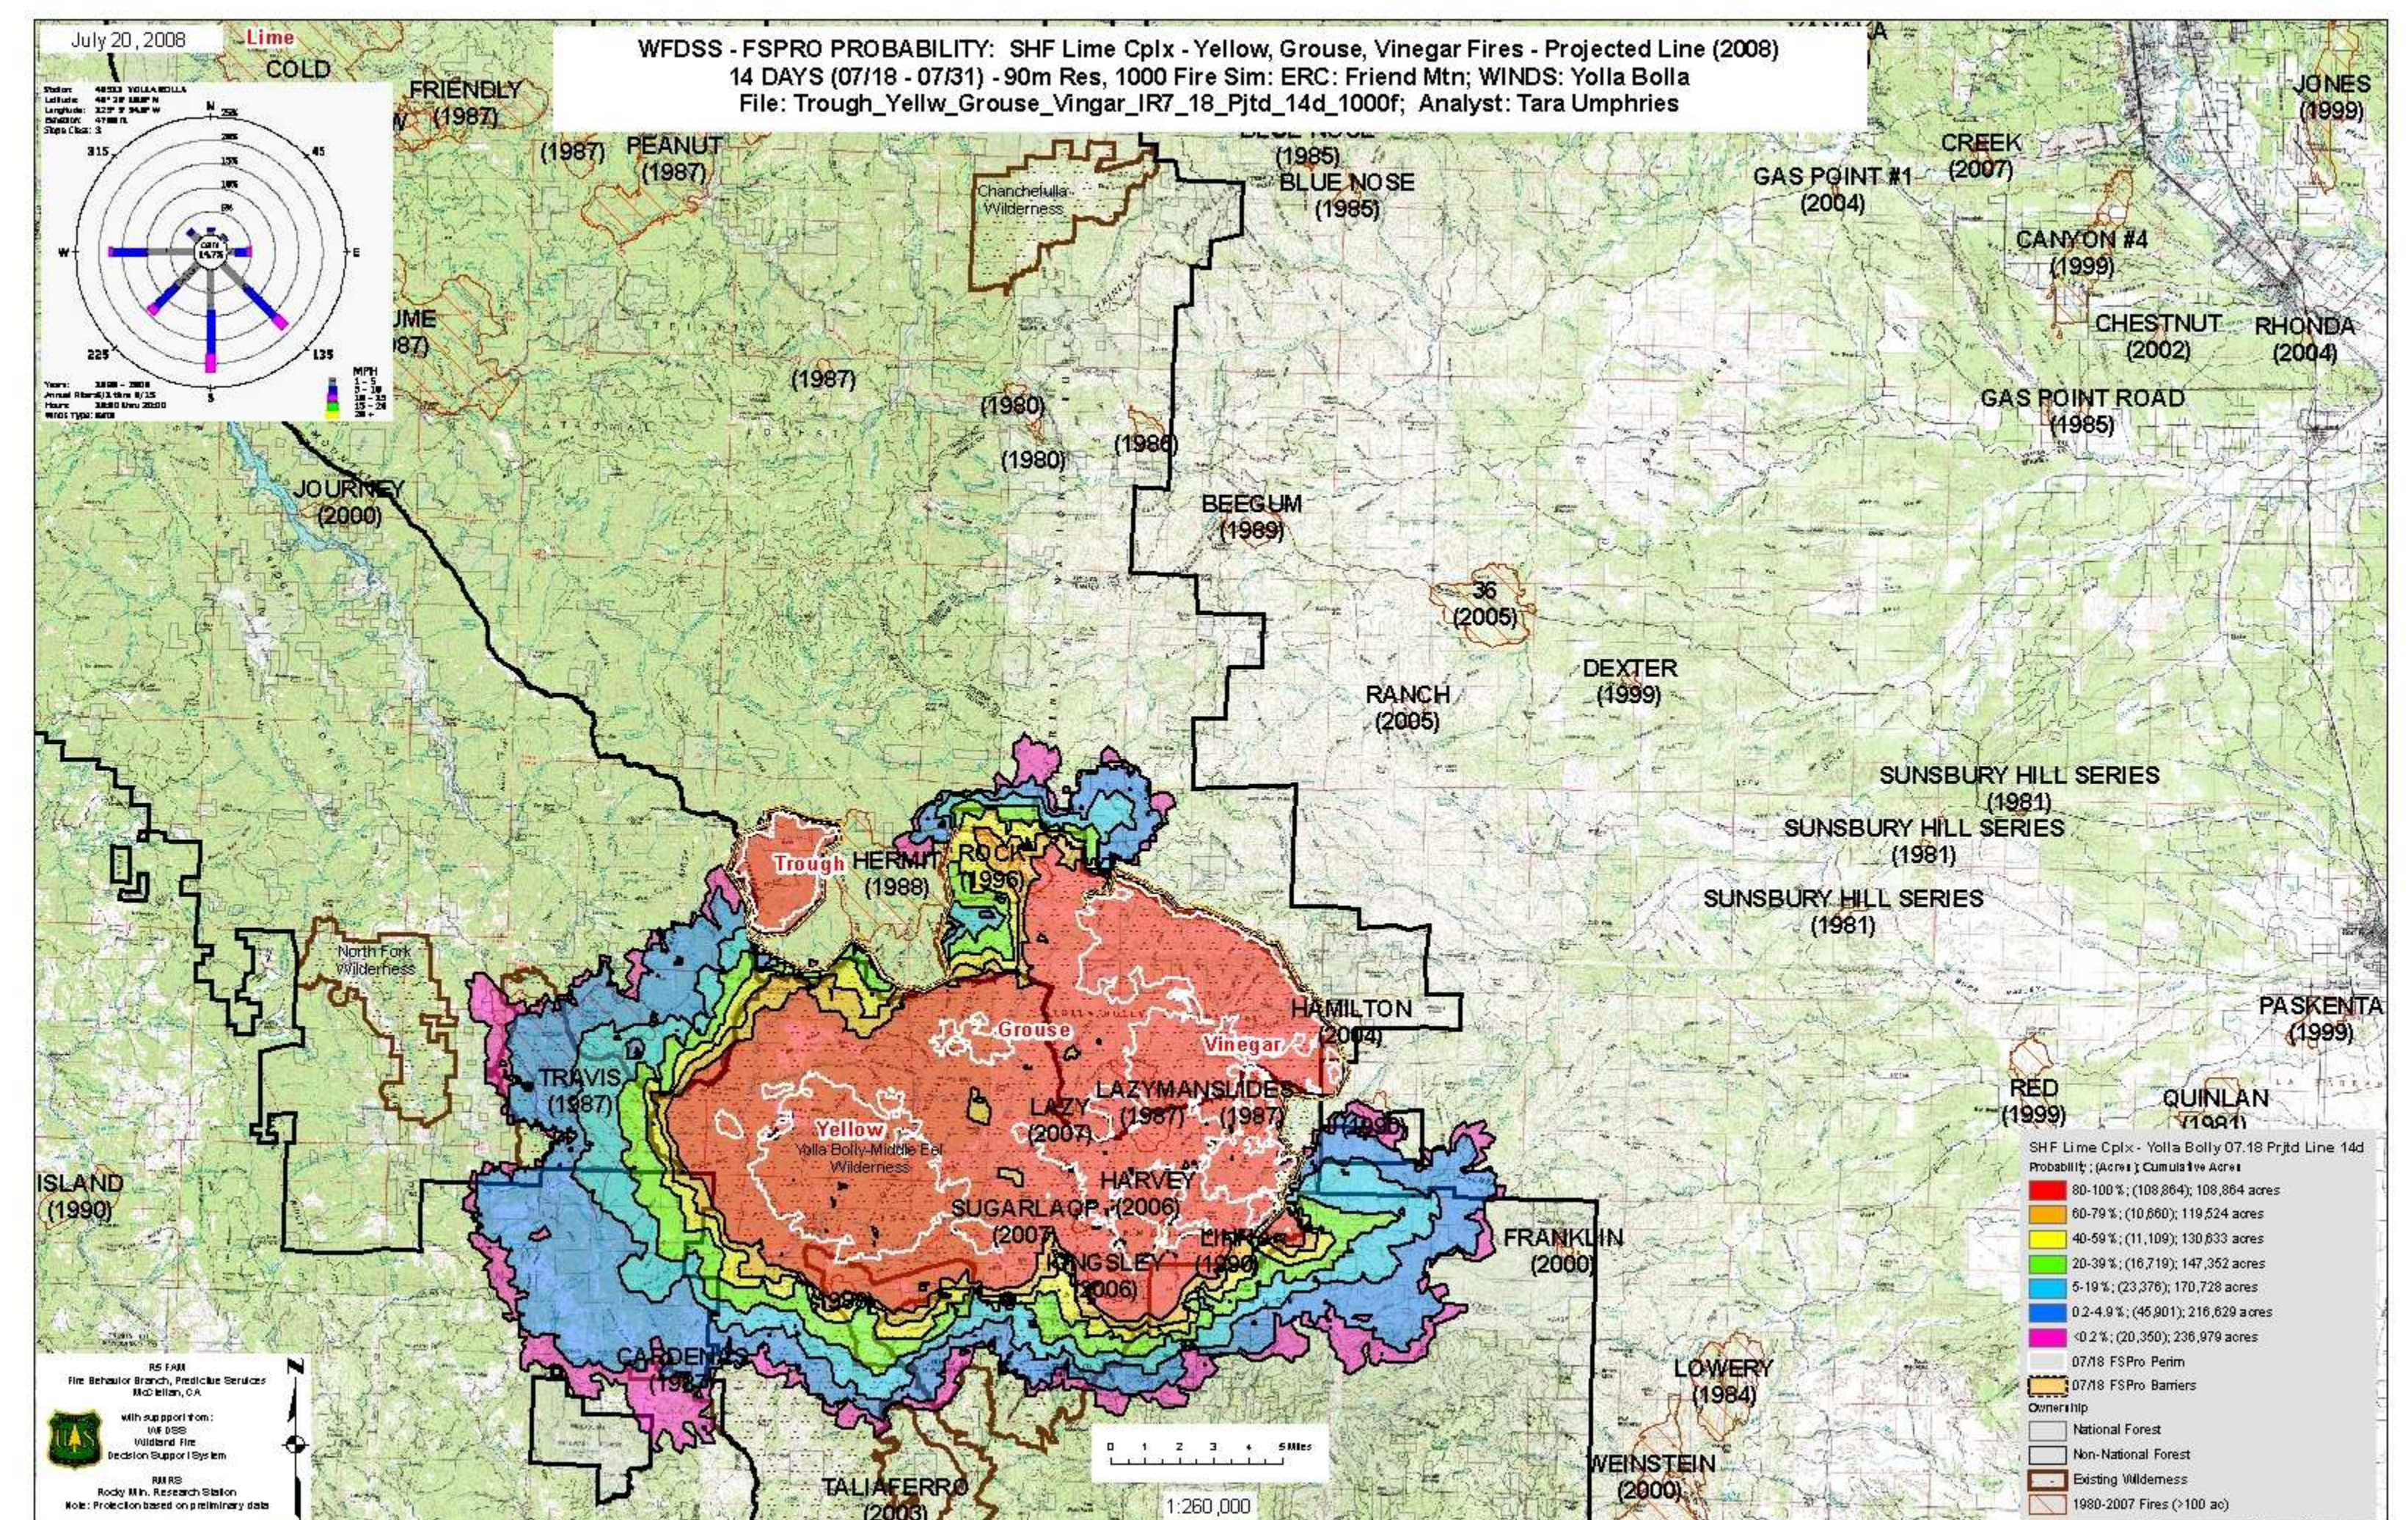

# Comparison of SHF Lime Complex – Yellow, Grouse, Vinegar Fires 7 vs 14 Days and Completed vs Projected Barriers

7 Day – Completed Line

7 Day – Projected Line

14 Day – Completed Line

14 Day – Projected Line

# Comparison of SHF Lime Complex – Lime and Miners Fires 7 vs 14 Days and Completed vs Projected Barriers

7 Day – Completed Line

7 Day – Projected Line

14 Day – Completed Line

14 Day – Projected Line