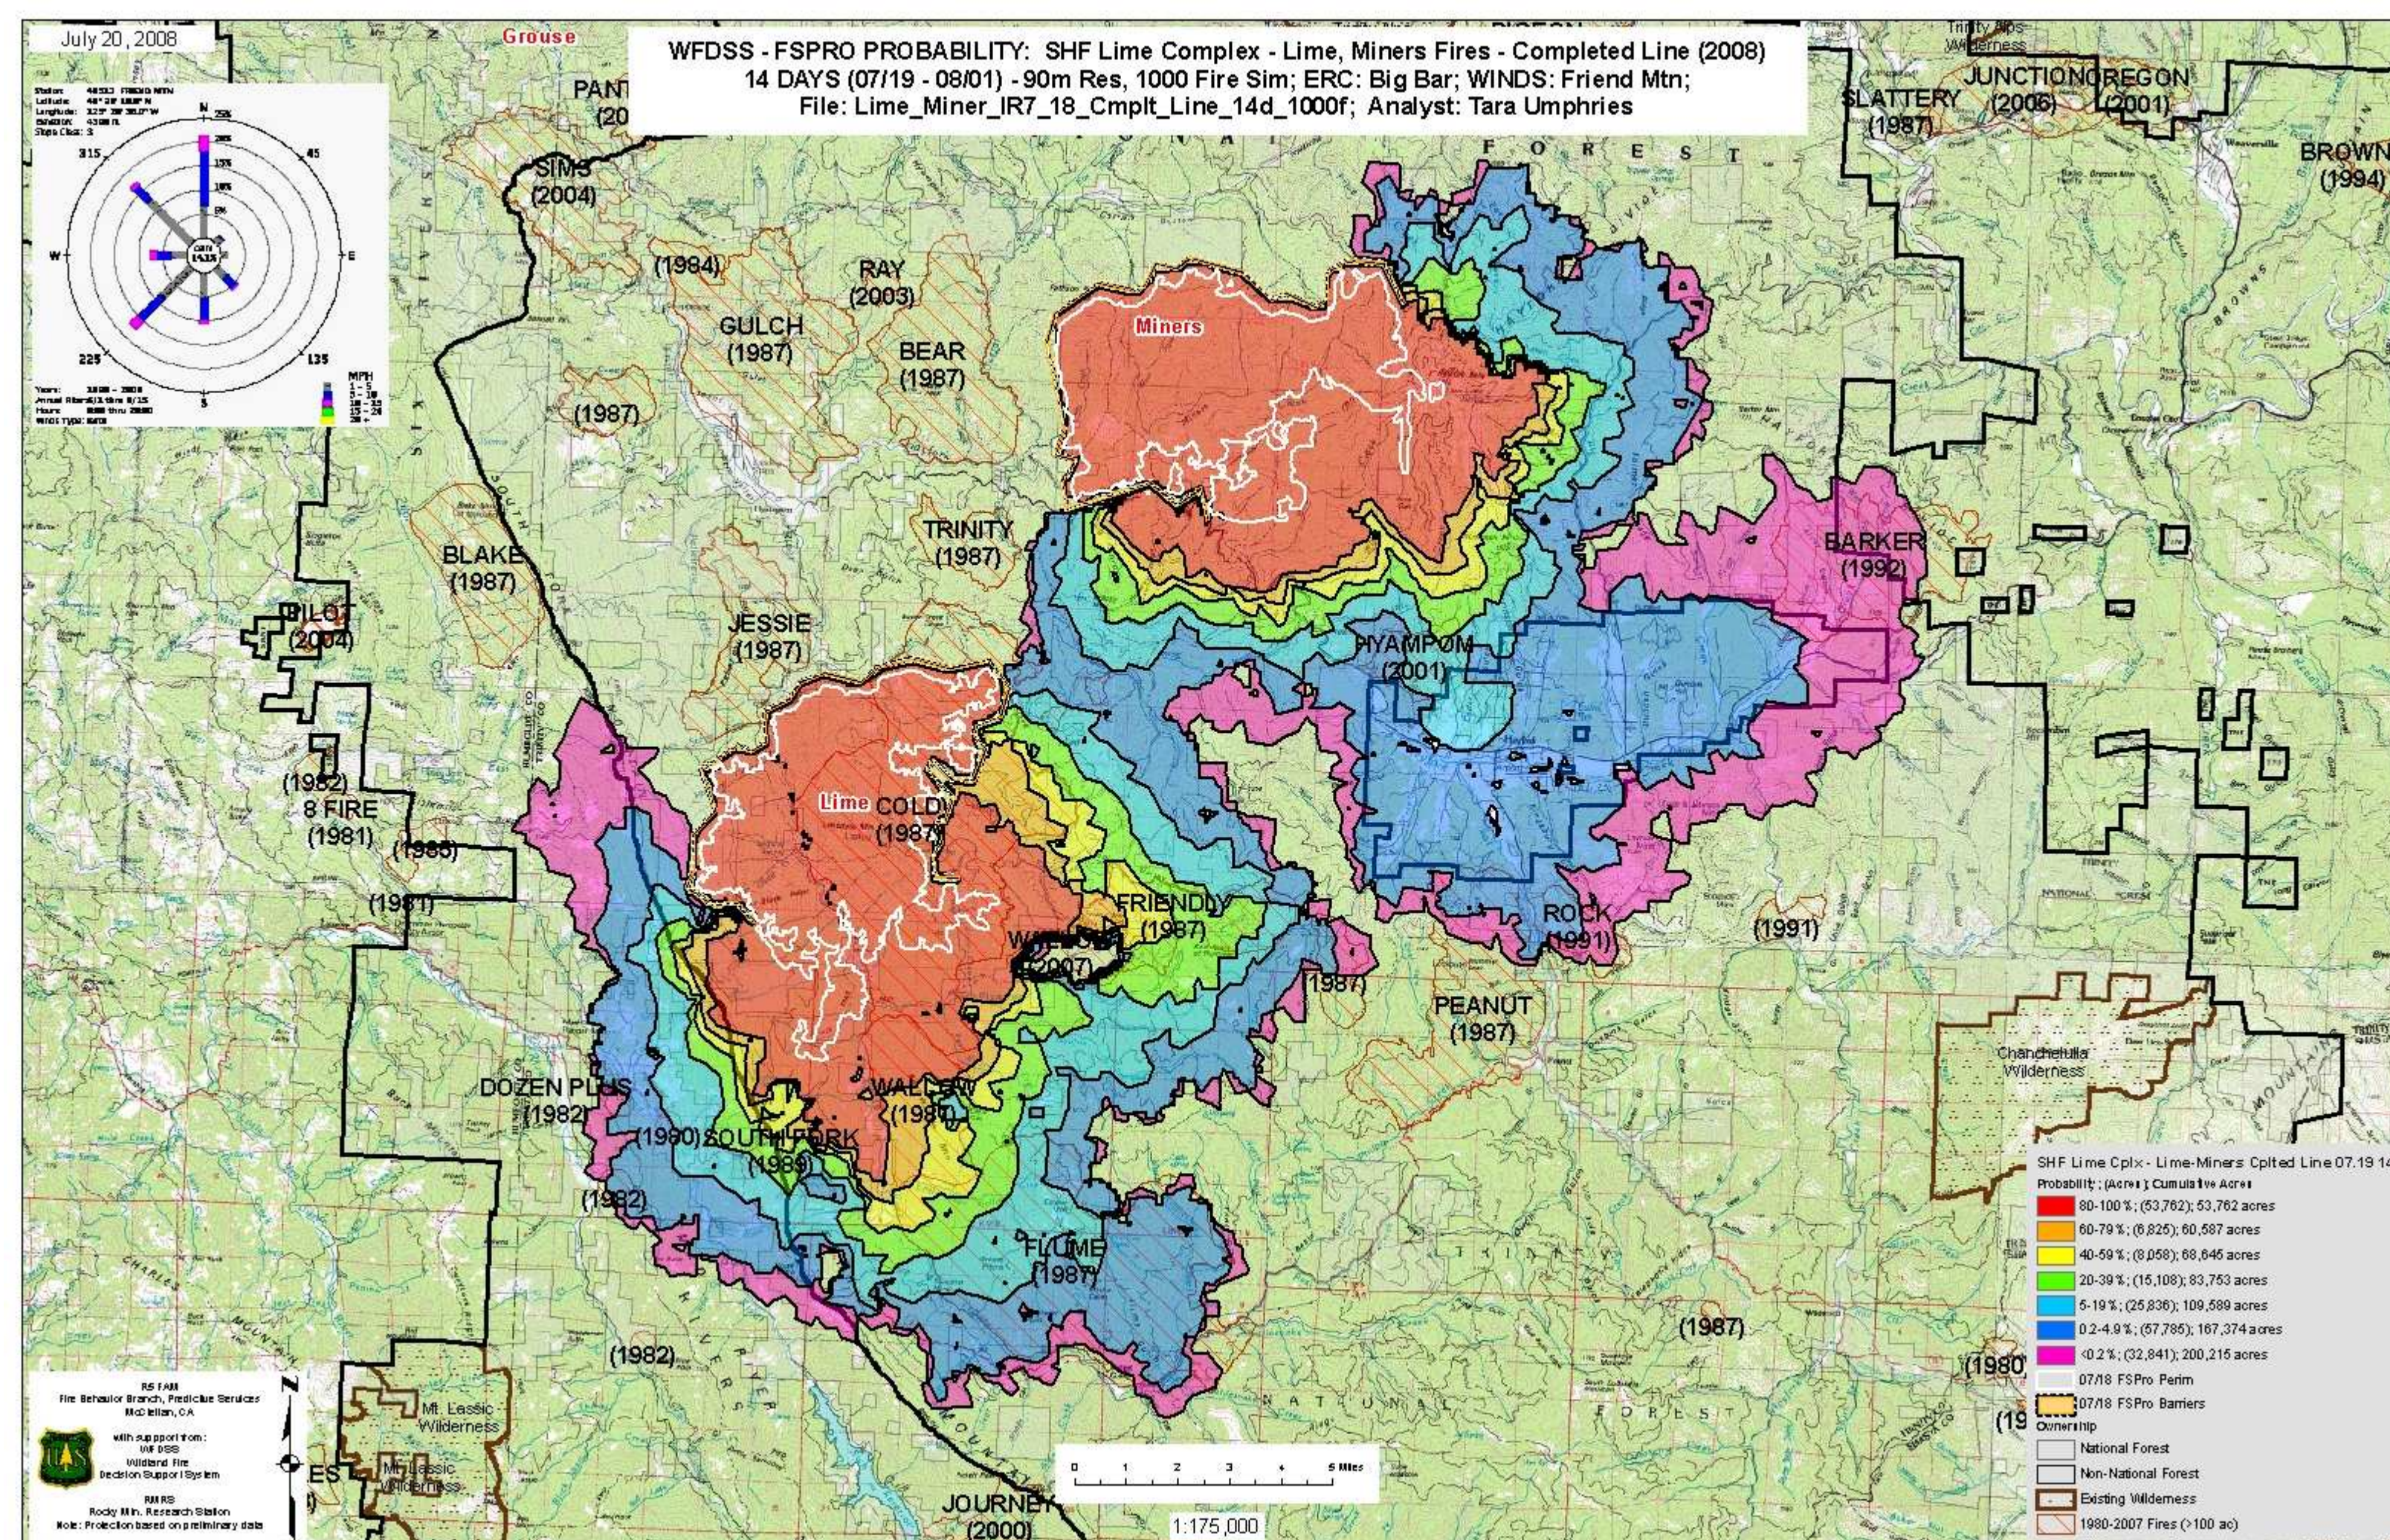

# Comparison of SHF Lime Complex – Yellow, Grouse, Vinegar Fires 7 vs 14 Days and Completed vs Projected Barriers

7 Day – Completed Line

7 Day – Projected Line

14 Day – Completed Line

14 Day – Projected Line

# Comparison of SHF Lime Complex – Lime and Miners Fires 7 vs 14 Days and Completed vs Projected Barriers

7 Day – Completed Line

7 Day – Projected Line

14 Day – Completed Line

14 Day – Projected Line