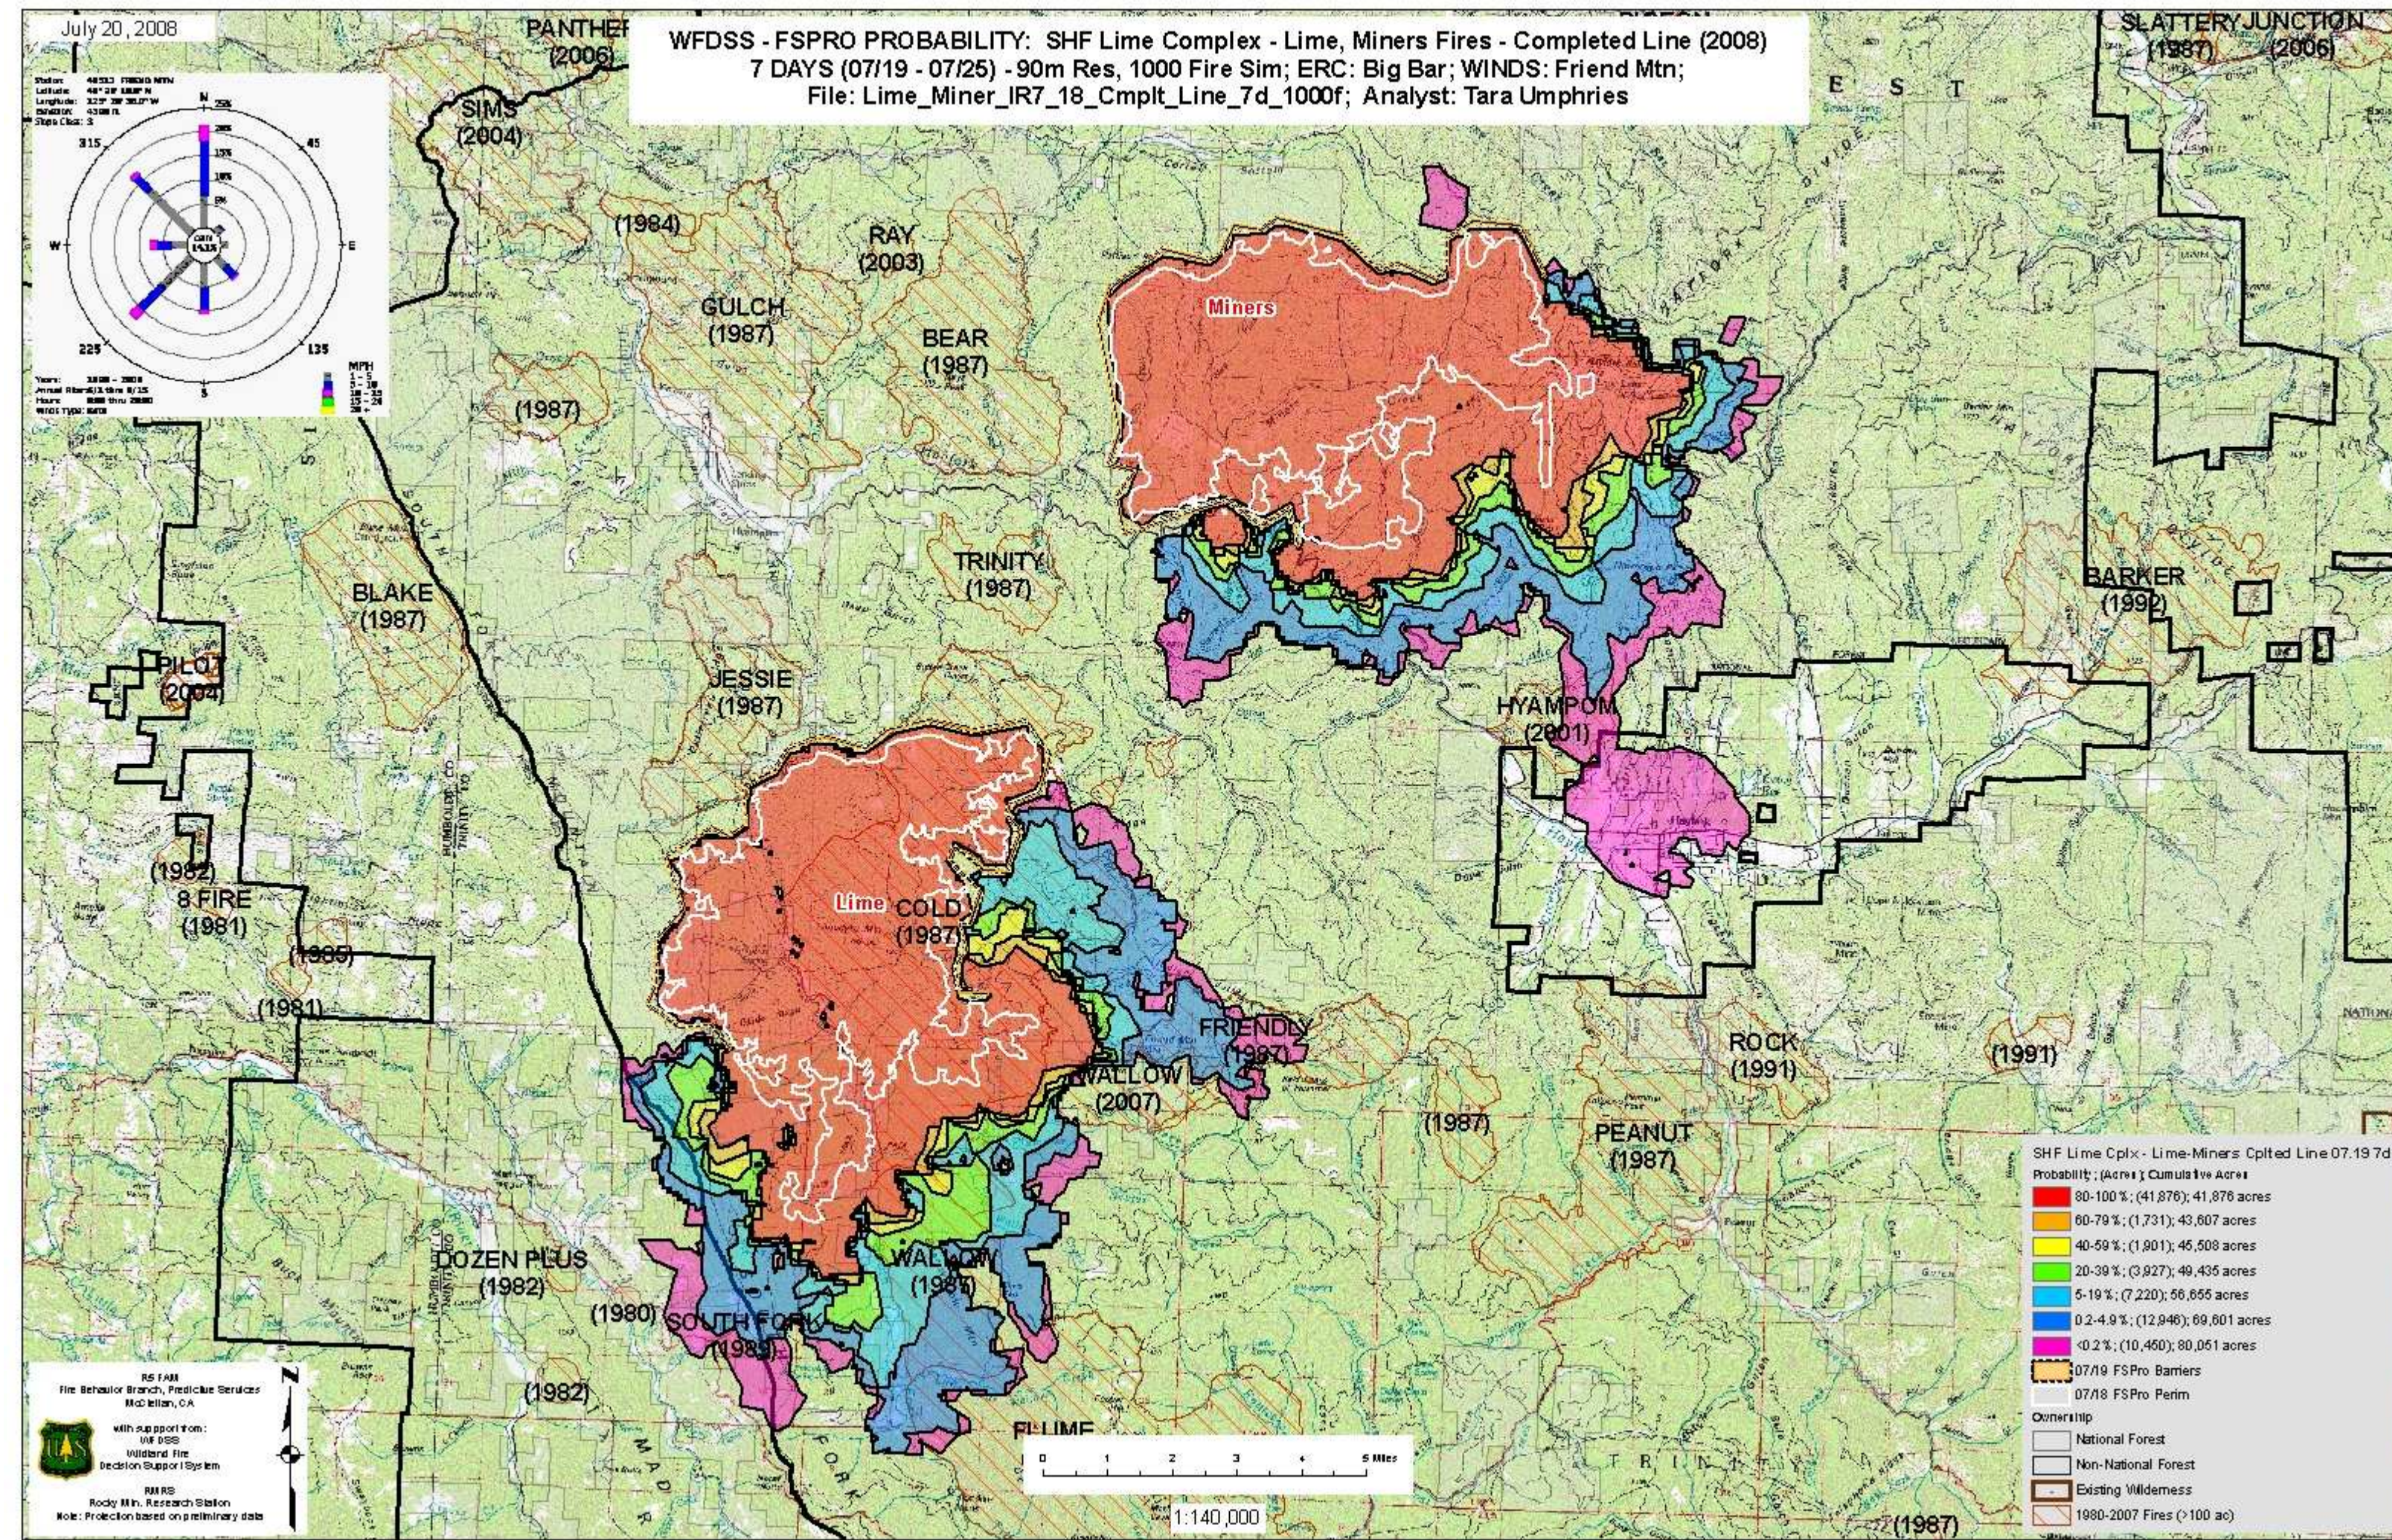

# Comparison of SHF Lime Complex – Yellow, Grouse, Vinegar Fires 7 vs 14 Days and Completed vs Projected Barriers

7 Day – Completed Line

7 Day – Projected Line

14 Day – Completed Line

14 Day – Projected Line

# Comparison of SHF Lime Complex – Lime and Miners Fires 7 vs 14 Days and Completed vs Projected Barriers

7 Day – Completed Line

7 Day – Projected Line

14 Day – Completed Line

14 Day – Projected Line