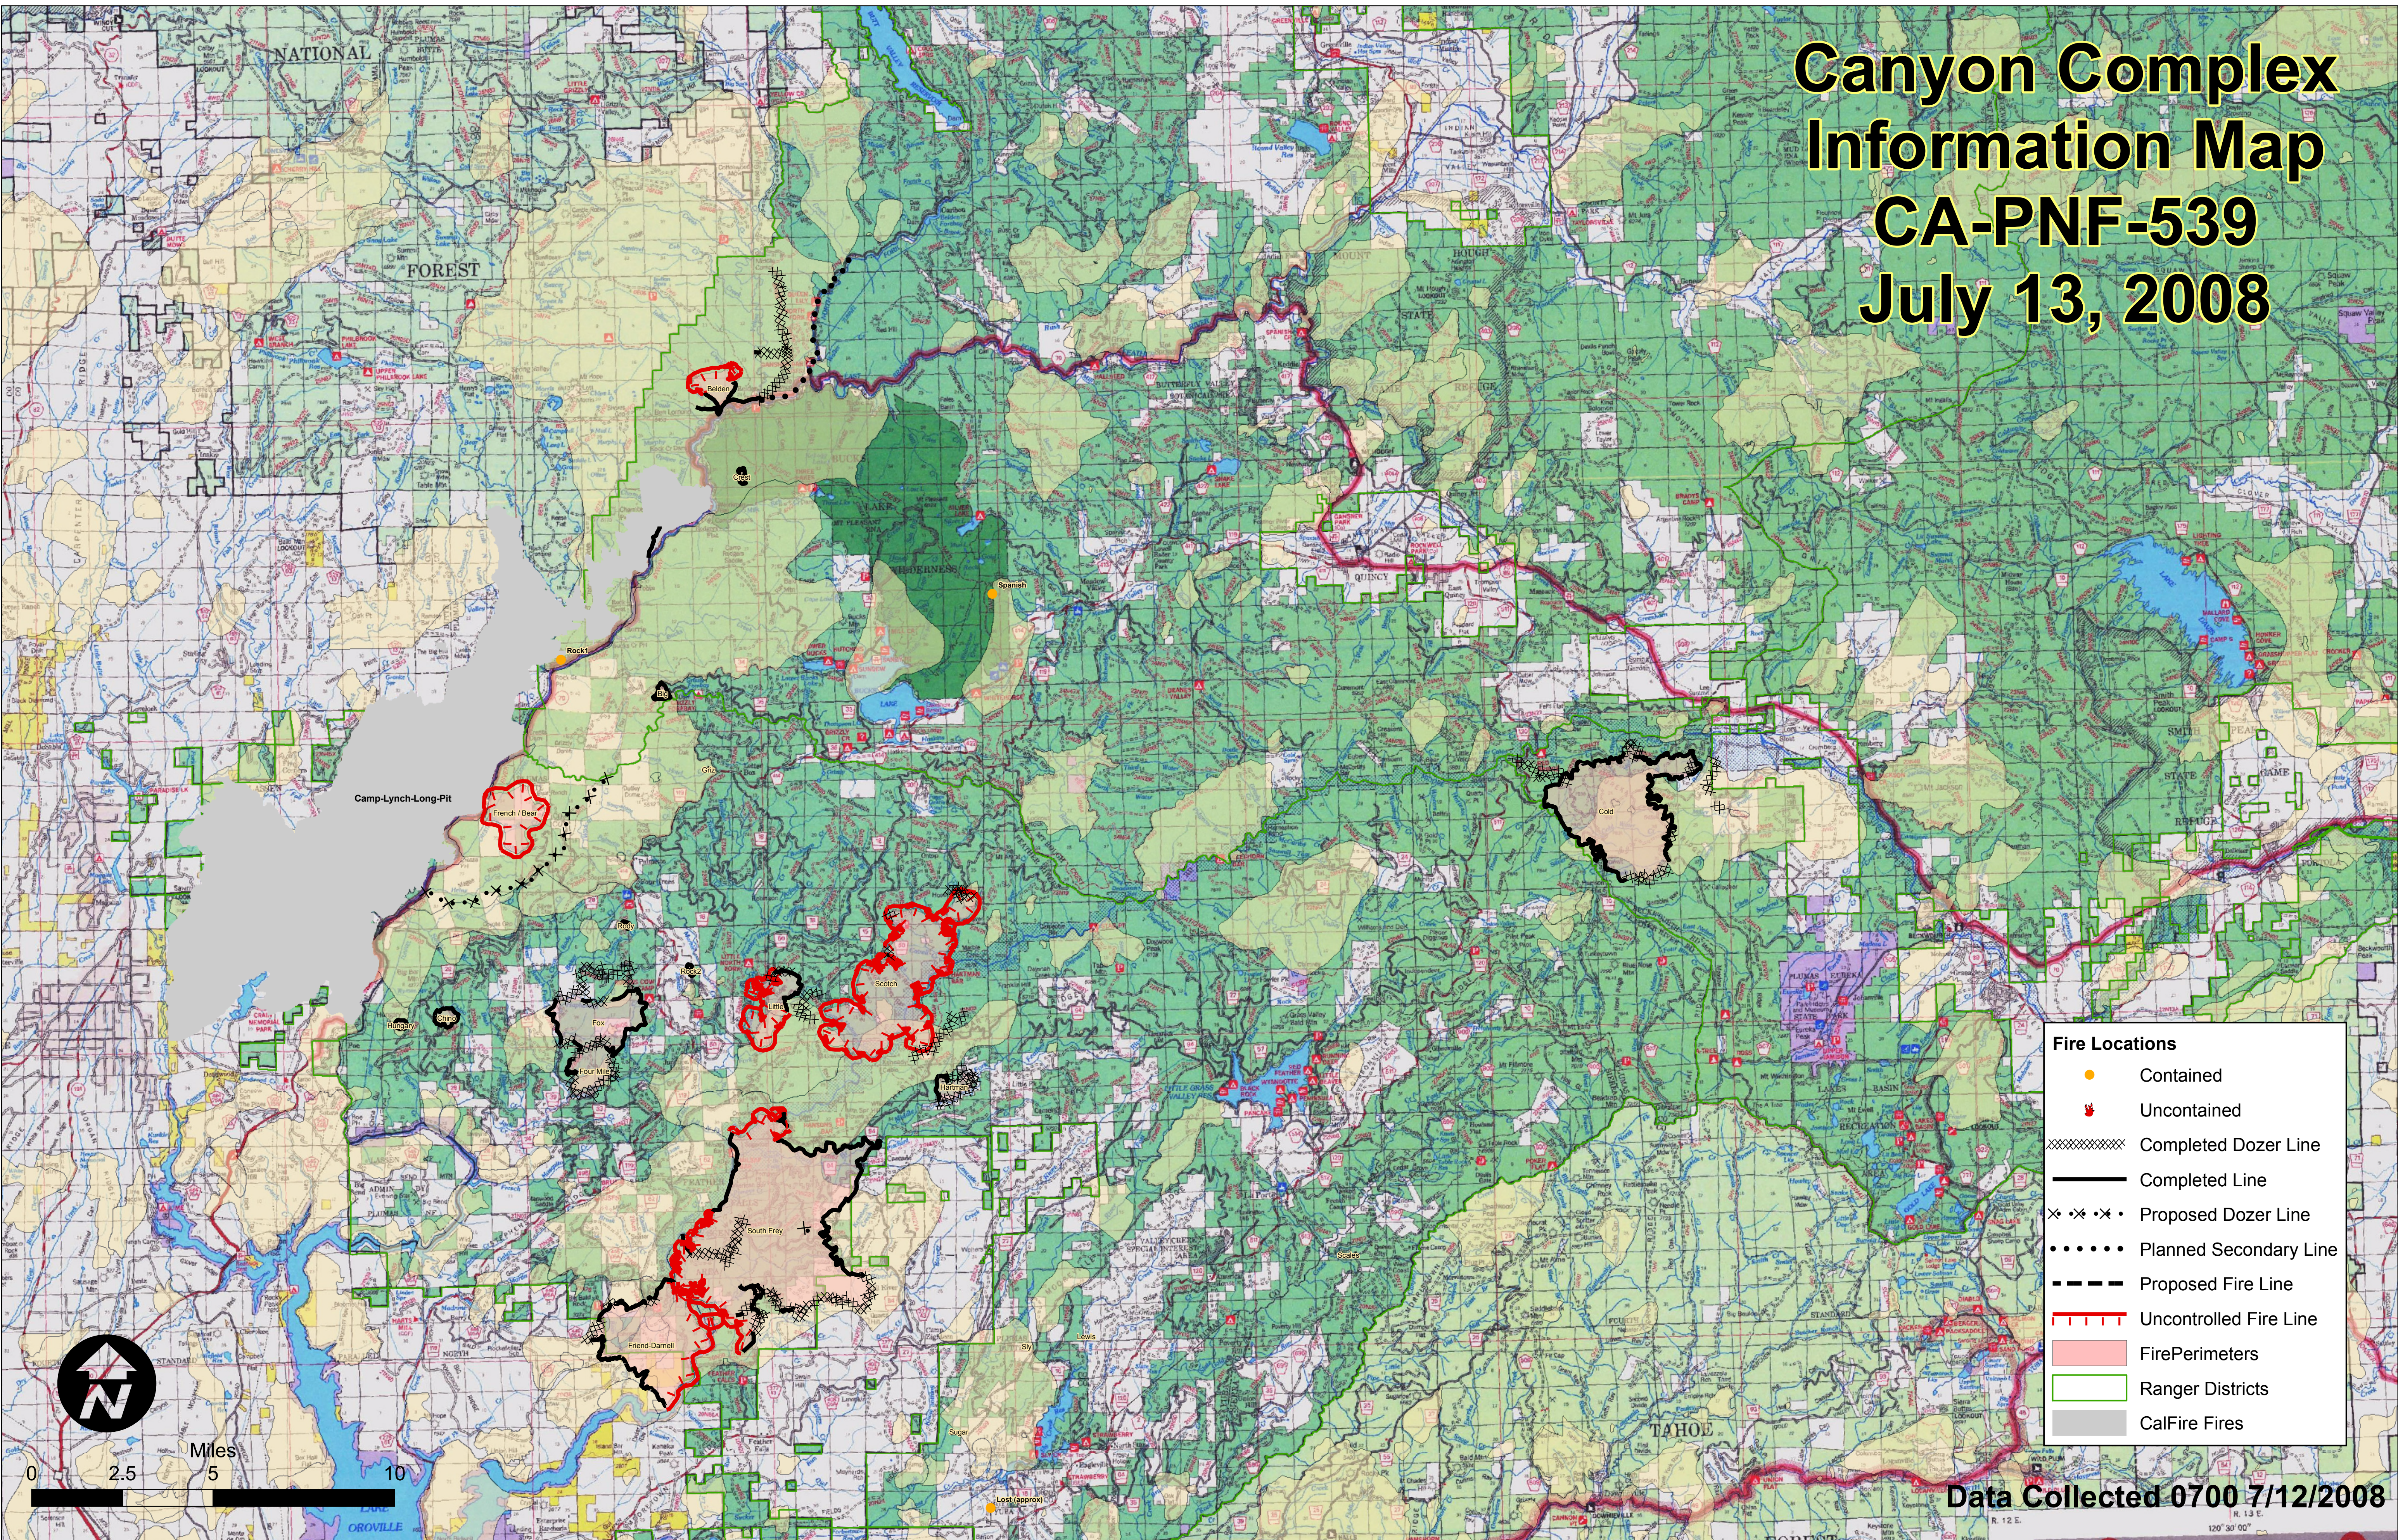

Canyon Complex Information Map CA-PNF-539 July 13, 2008

Fire Locations	
●	Contained
●	Uncontained
XXXXXX	Completed Dozer Line
————	Completed Line
× × × ×	Proposed Dozer Line
.....	Planned Secondary Line
-----	Proposed Fire Line
	Uncontrolled Fire Line
■	Fire Perimeters
□	Ranger Districts
■	CalFire Fires

Data Collected 0700 7/12/2008