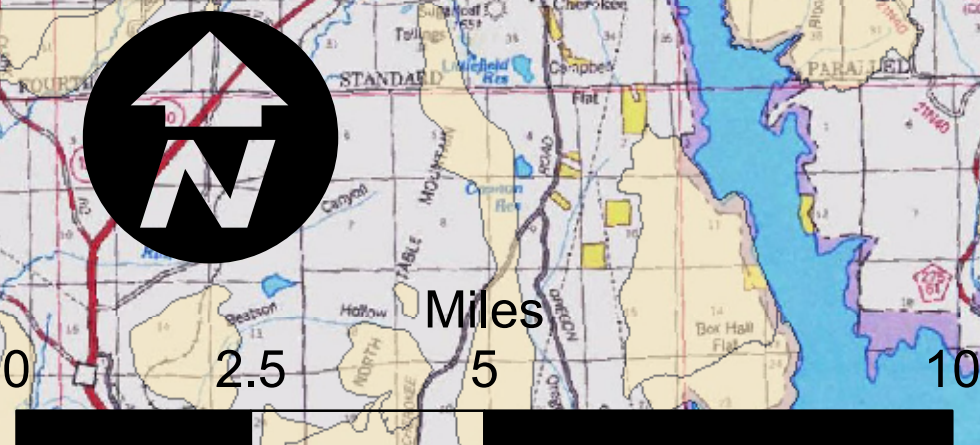

Canyon Complex Information Map CA-PNF-539 July 13, 2008

Fire Locations	
●	Contained
●	Uncontained
XXXXXX	Completed Dozer Line
————	Completed Line
× × × ×	Proposed Dozer Line
.....	Planned Secondary Line
-----	Proposed Fire Line
	Uncontrolled Fire Line
■	Fire Perimeters
□	Ranger Districts
■	CalFire Fires