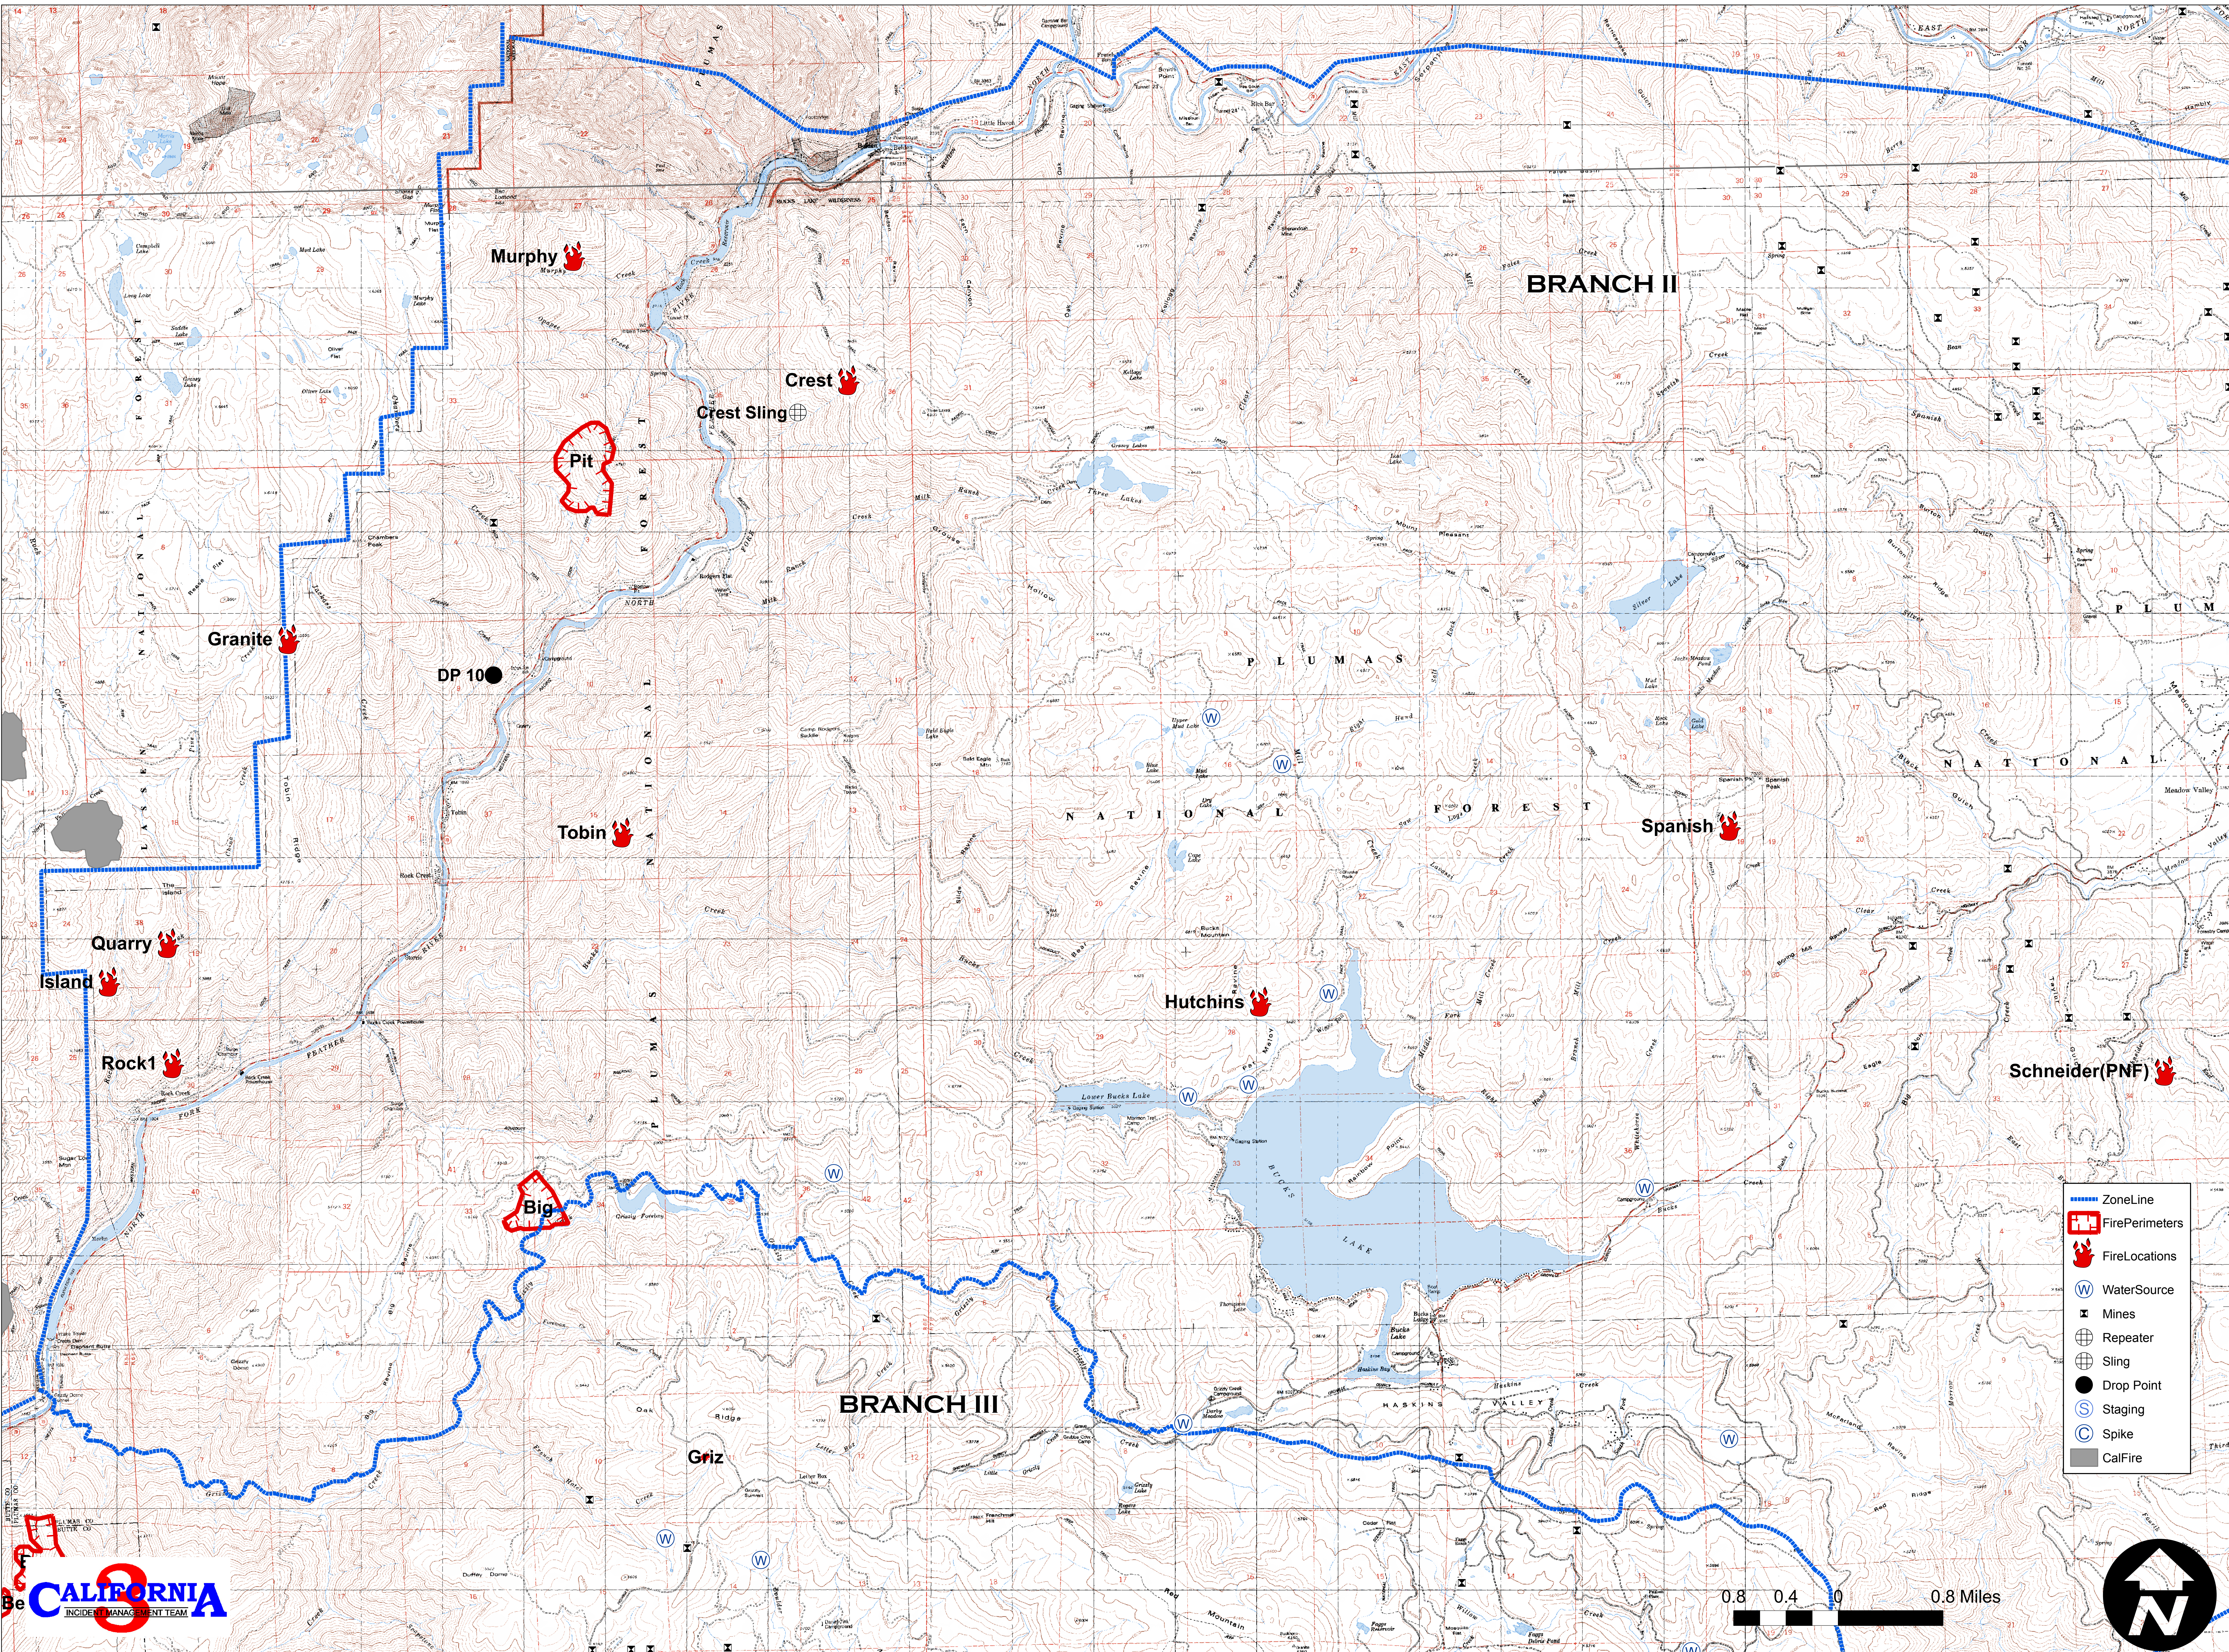

NORTH OPERATIONS BRANCH II CANYON COMPLEX CA-PNF-539 JUNE 26, 2008 0700

- ZoneLine
- FirePerimeters
- FireLocations
- WaterSource
- Mines
- Repeater
- Sling
- Drop Point
- Staging
- Spike
- CalFire

0.8 0.4 0.8 Miles