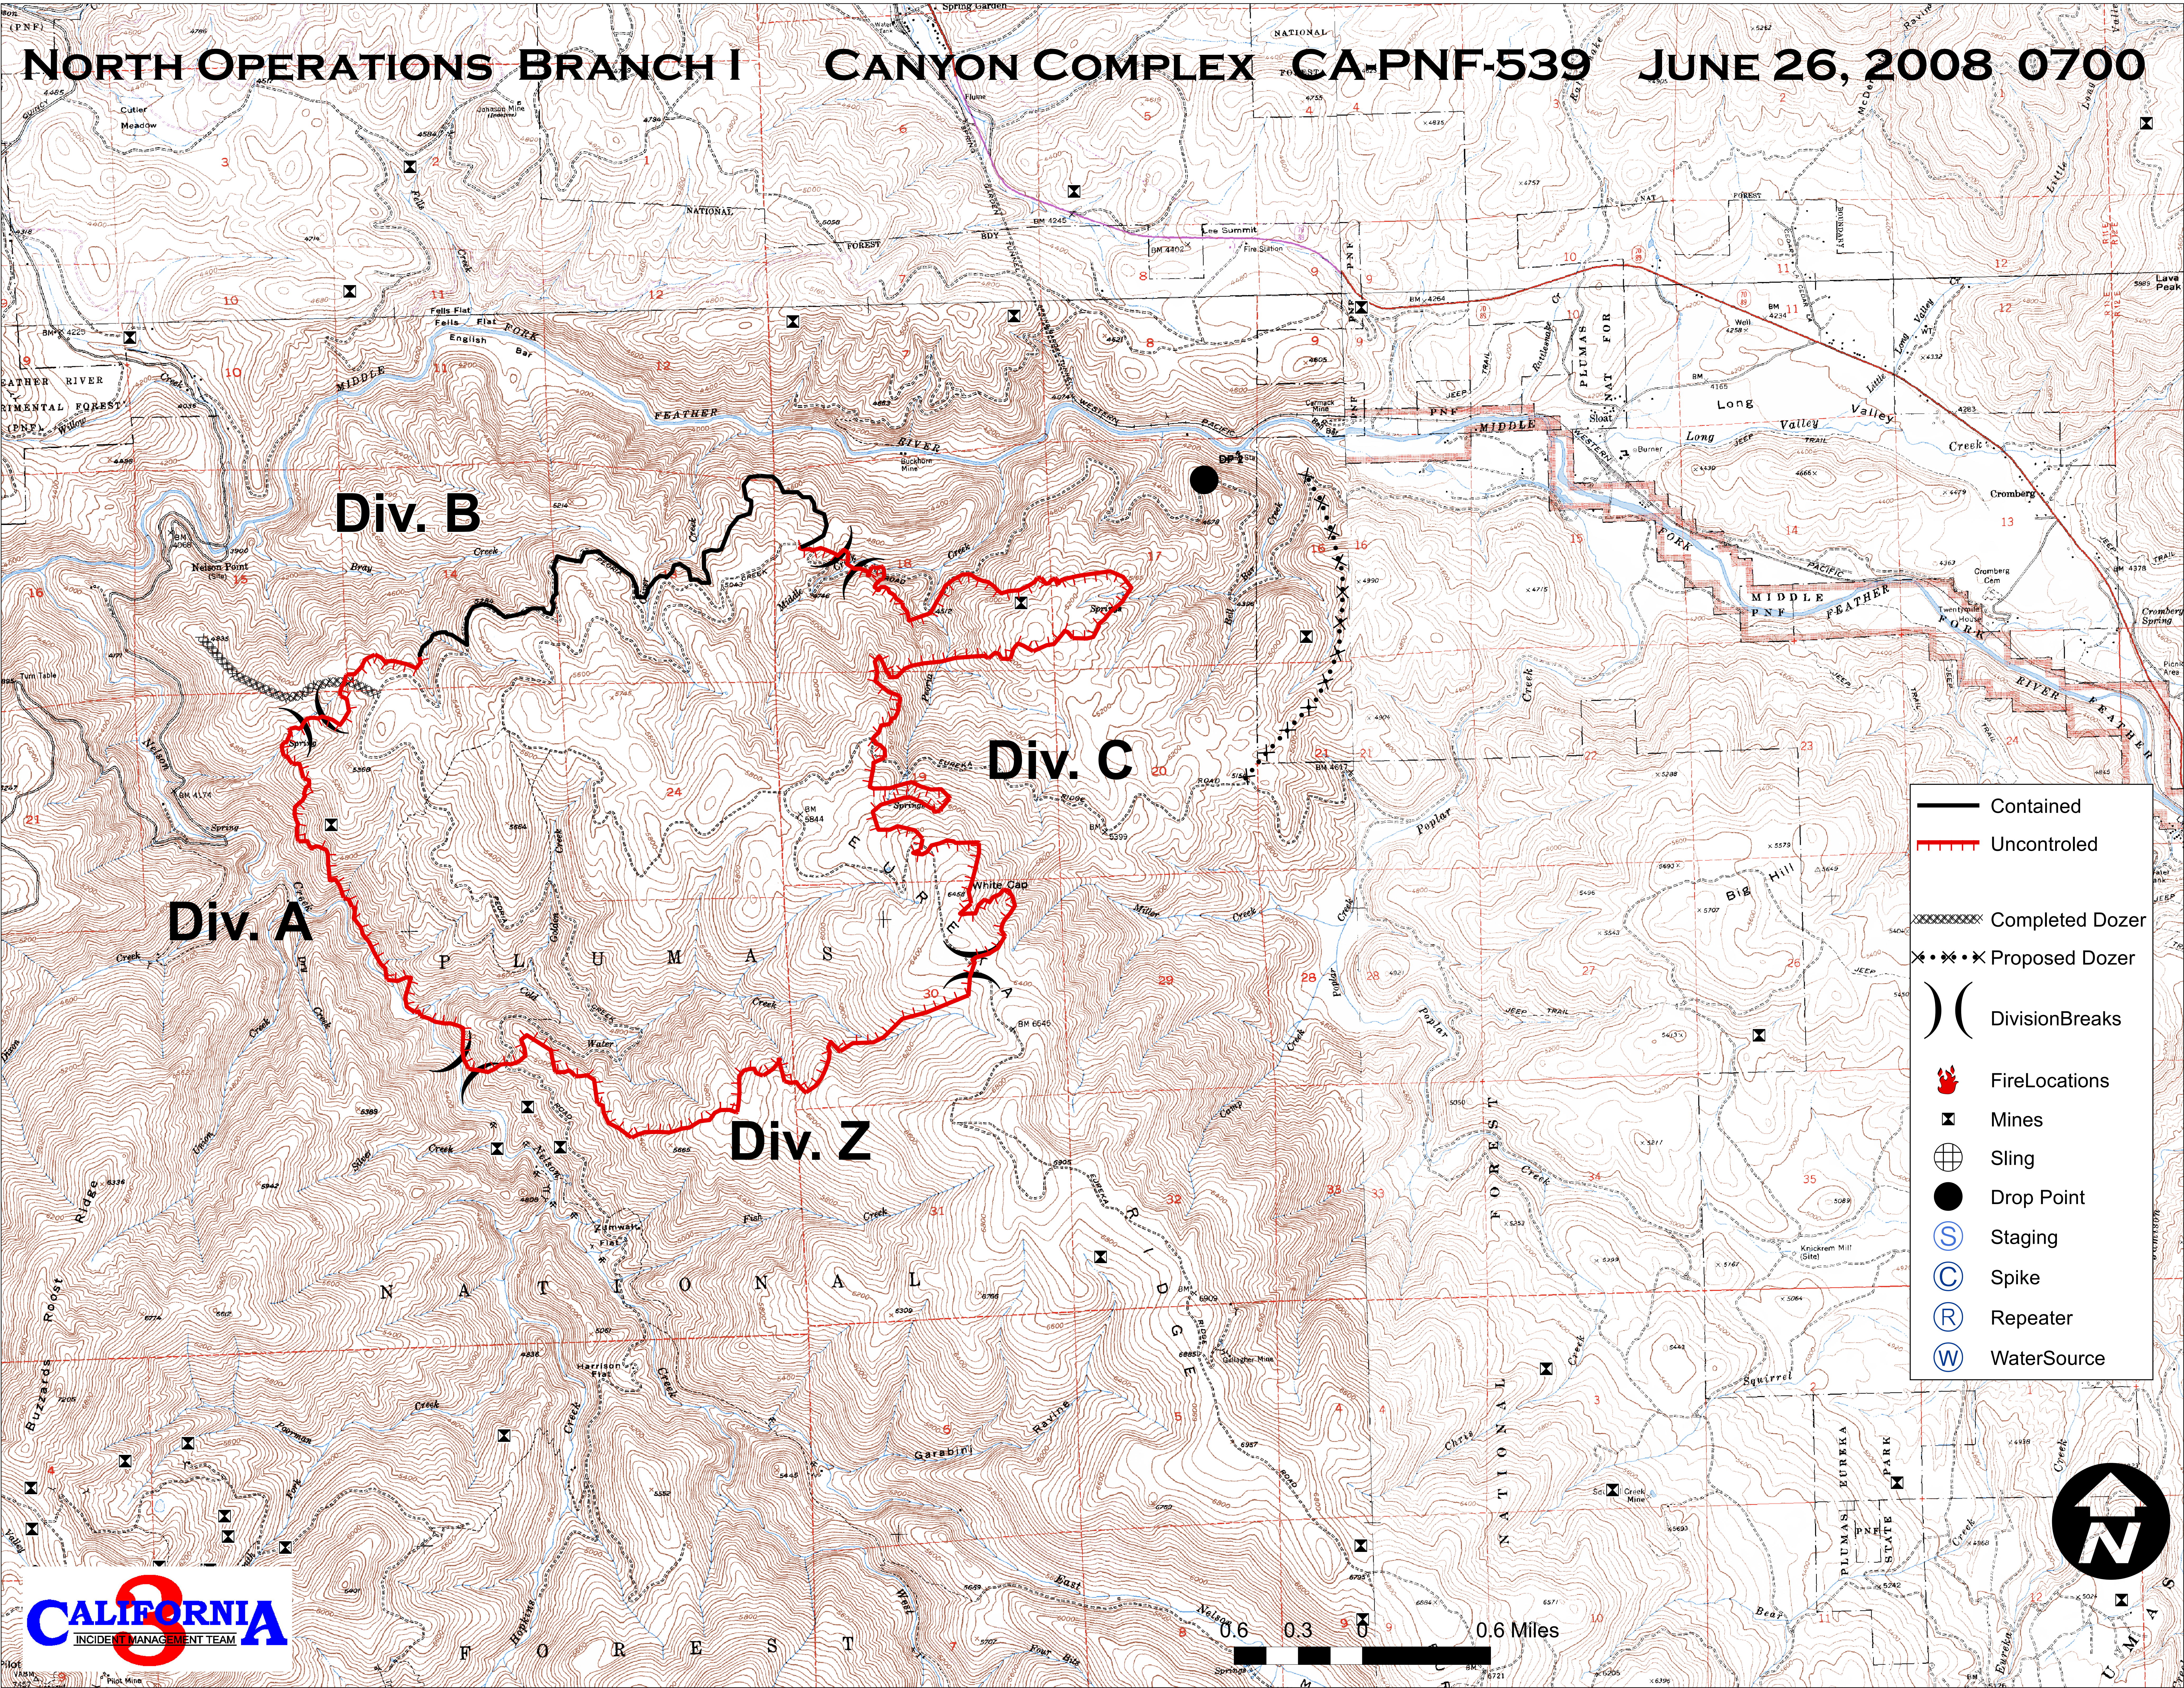

NORTH OPERATIONS BRANCH I CANYON COMPLEX CA-PNF-539 JUNE 26, 2008 0700

- Contained
- Uncontrolled
- Completed Dozer
- Proposed Dozer
- DivisionBreaks
- FireLocations
- Mines
- Sling
- Drop Point
- Staging
- Spike
- Repeater
- WaterSource

0.6 0.3 0.6 Miles