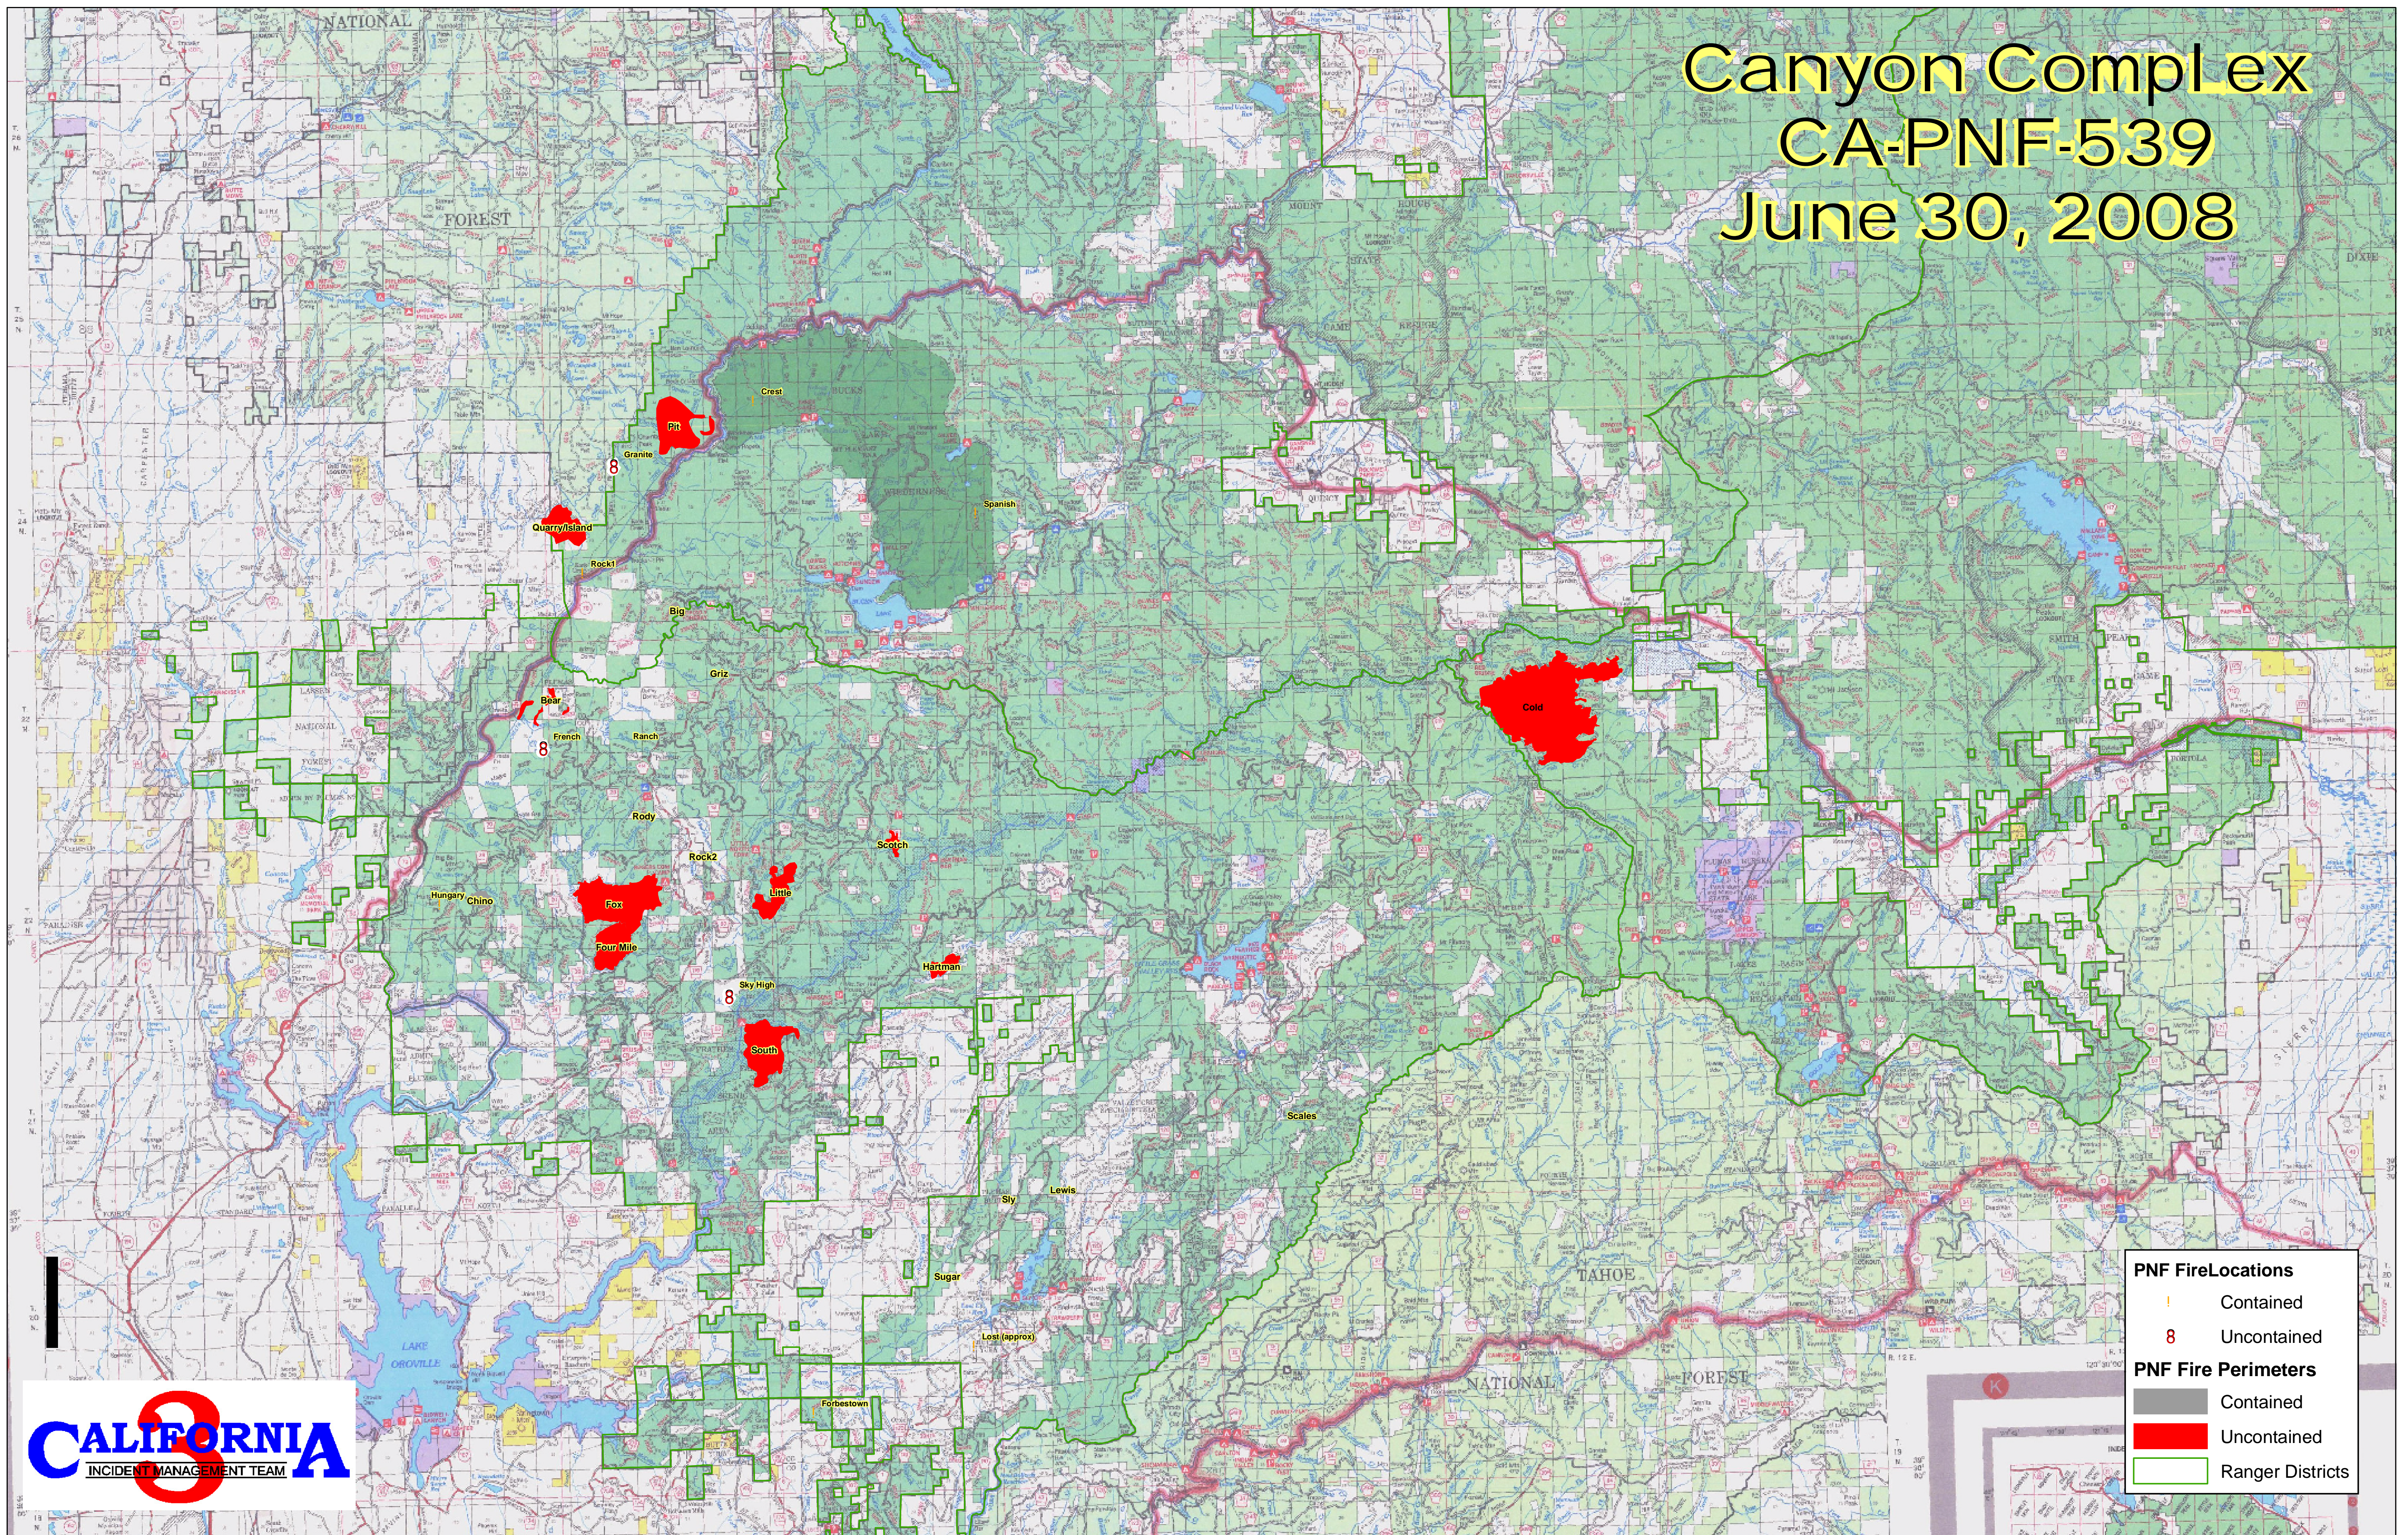

Canyon Complex CA-PNF-539 June 30, 2008

PNF Fire Locations	
!	Contained
8	Uncontained

PNF Fire Perimeters	
Gray	Contained
Red	Uncontained

Ranger Districts	
Green Outline	Ranger Districts