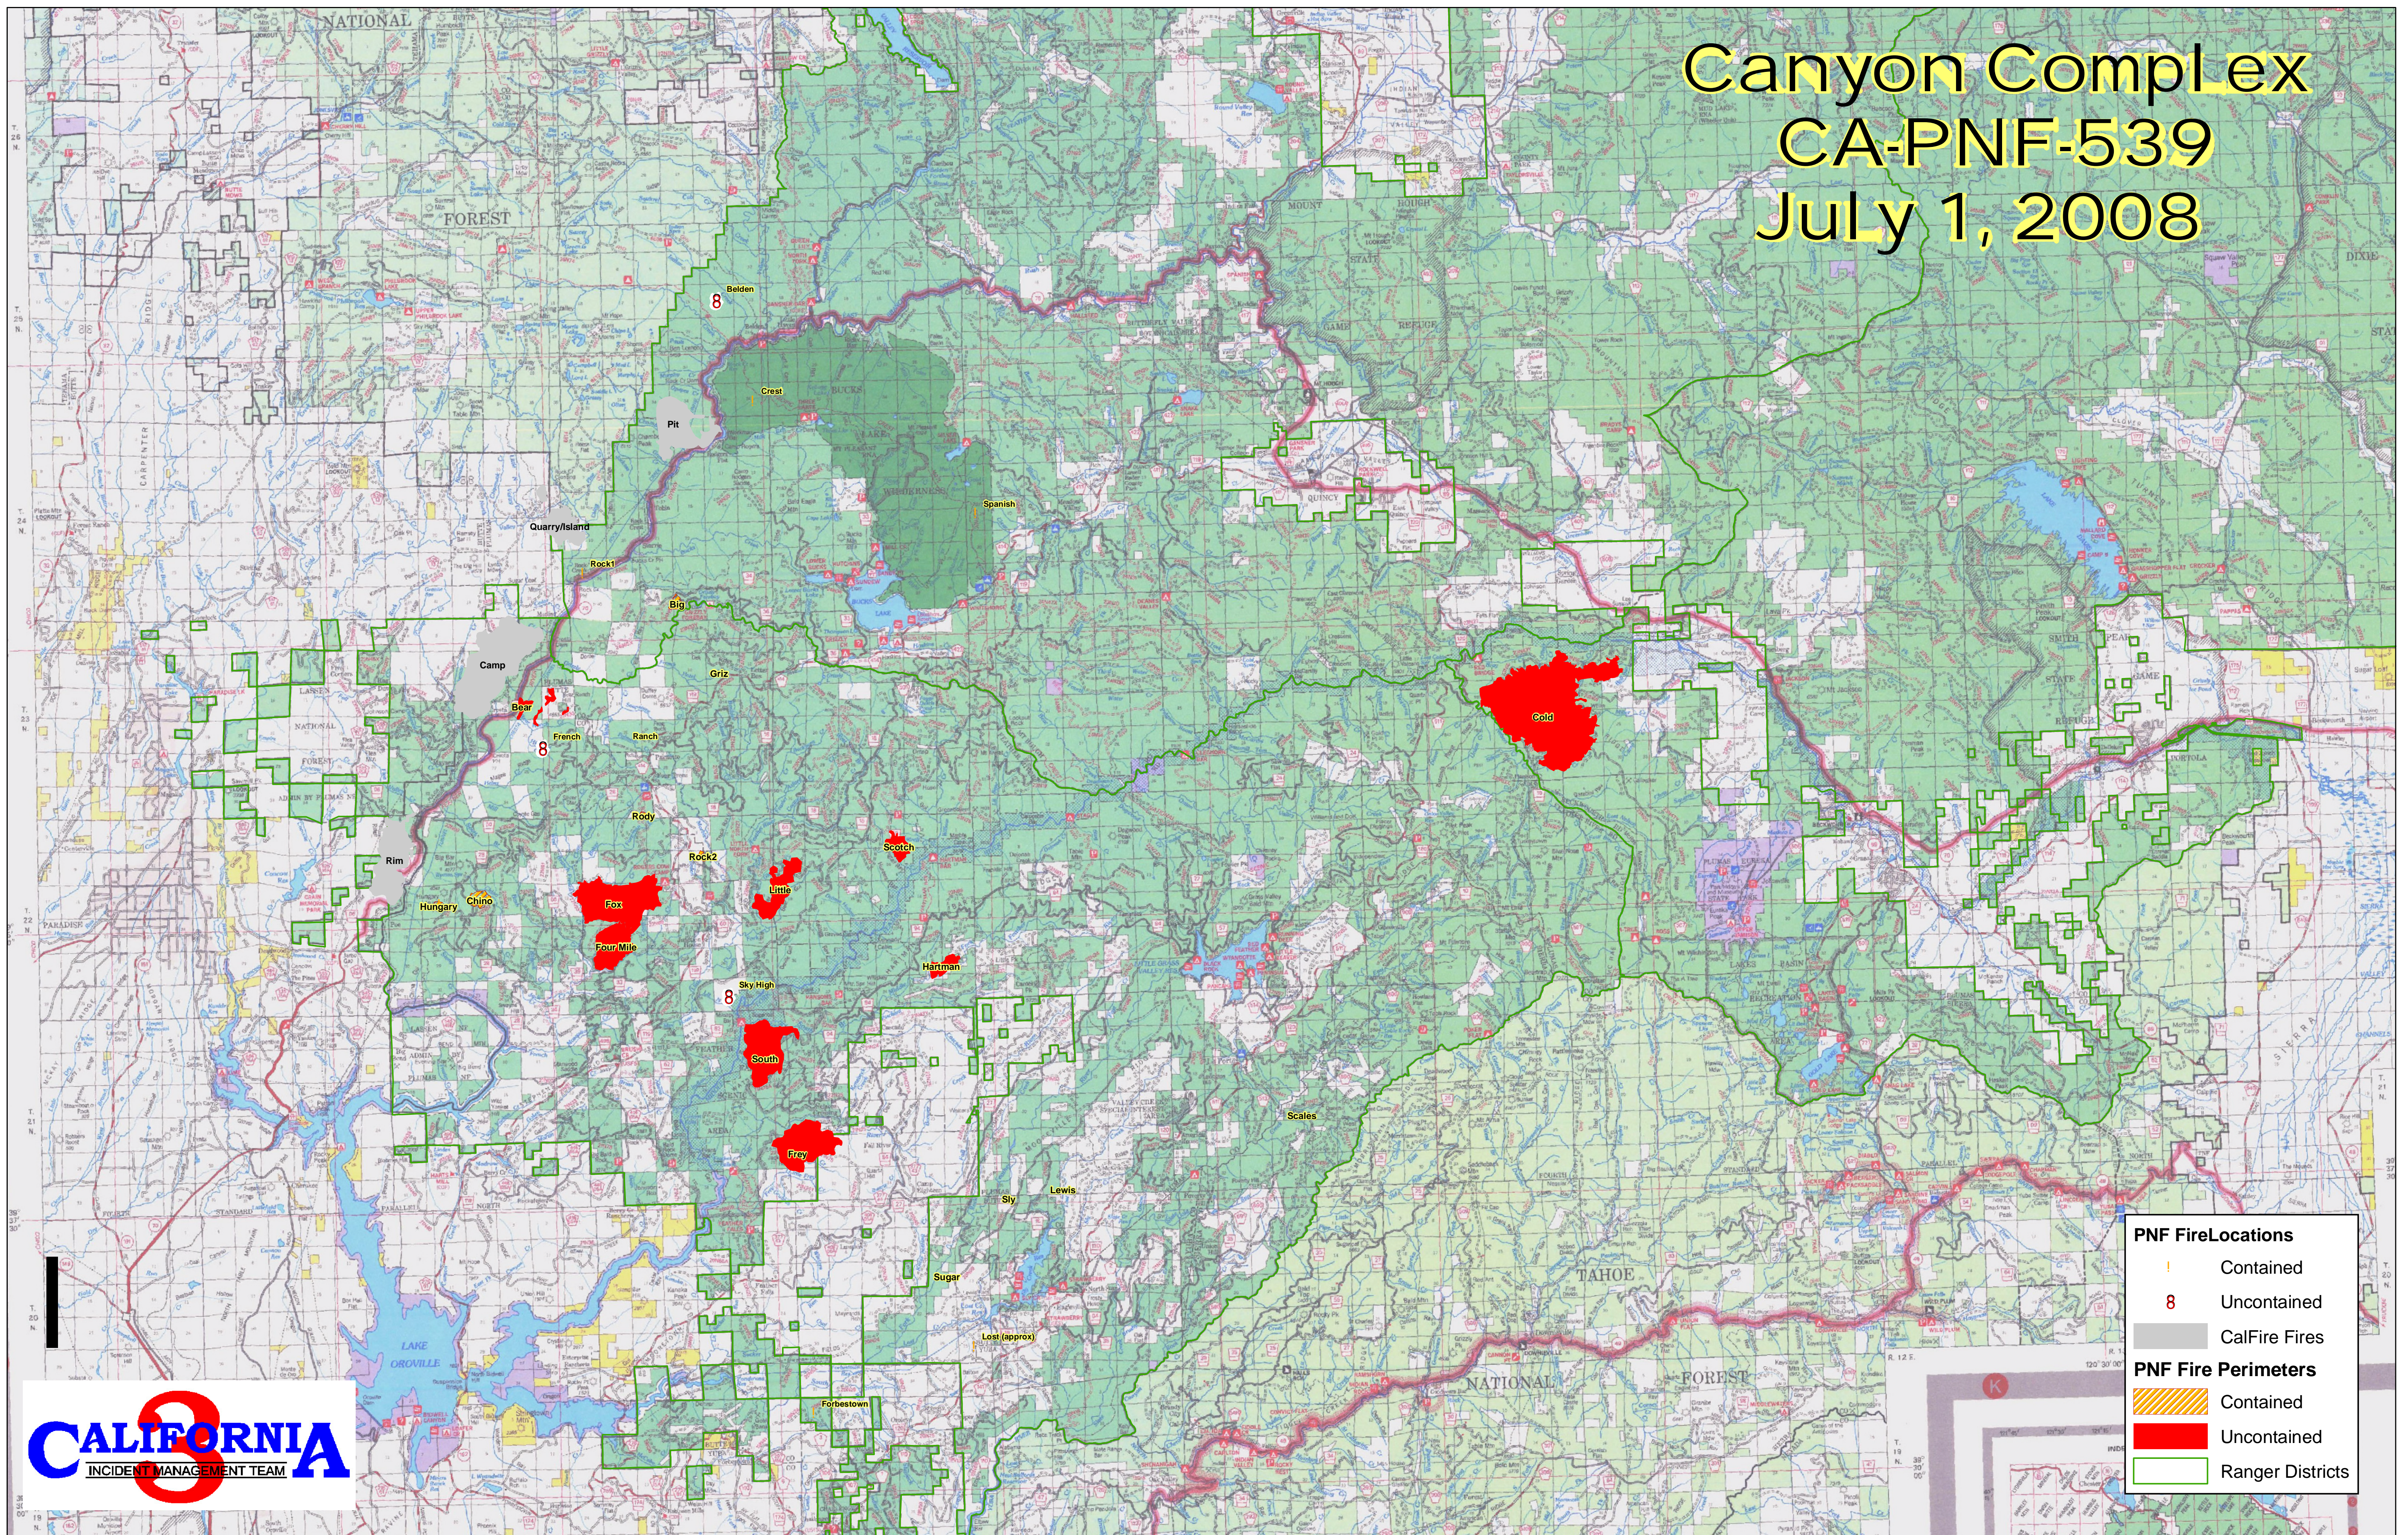

Canyon Complex CA-PNF-539 July 1, 2008

PNF FireLocations

- ! Contained
- 8 Uncontained

CalFire Fires

- Grey shaded area

PNF Fire Perimeters

- Yellow hatched area: Contained
- Red solid area: Uncontained
- Green outline: Ranger Districts