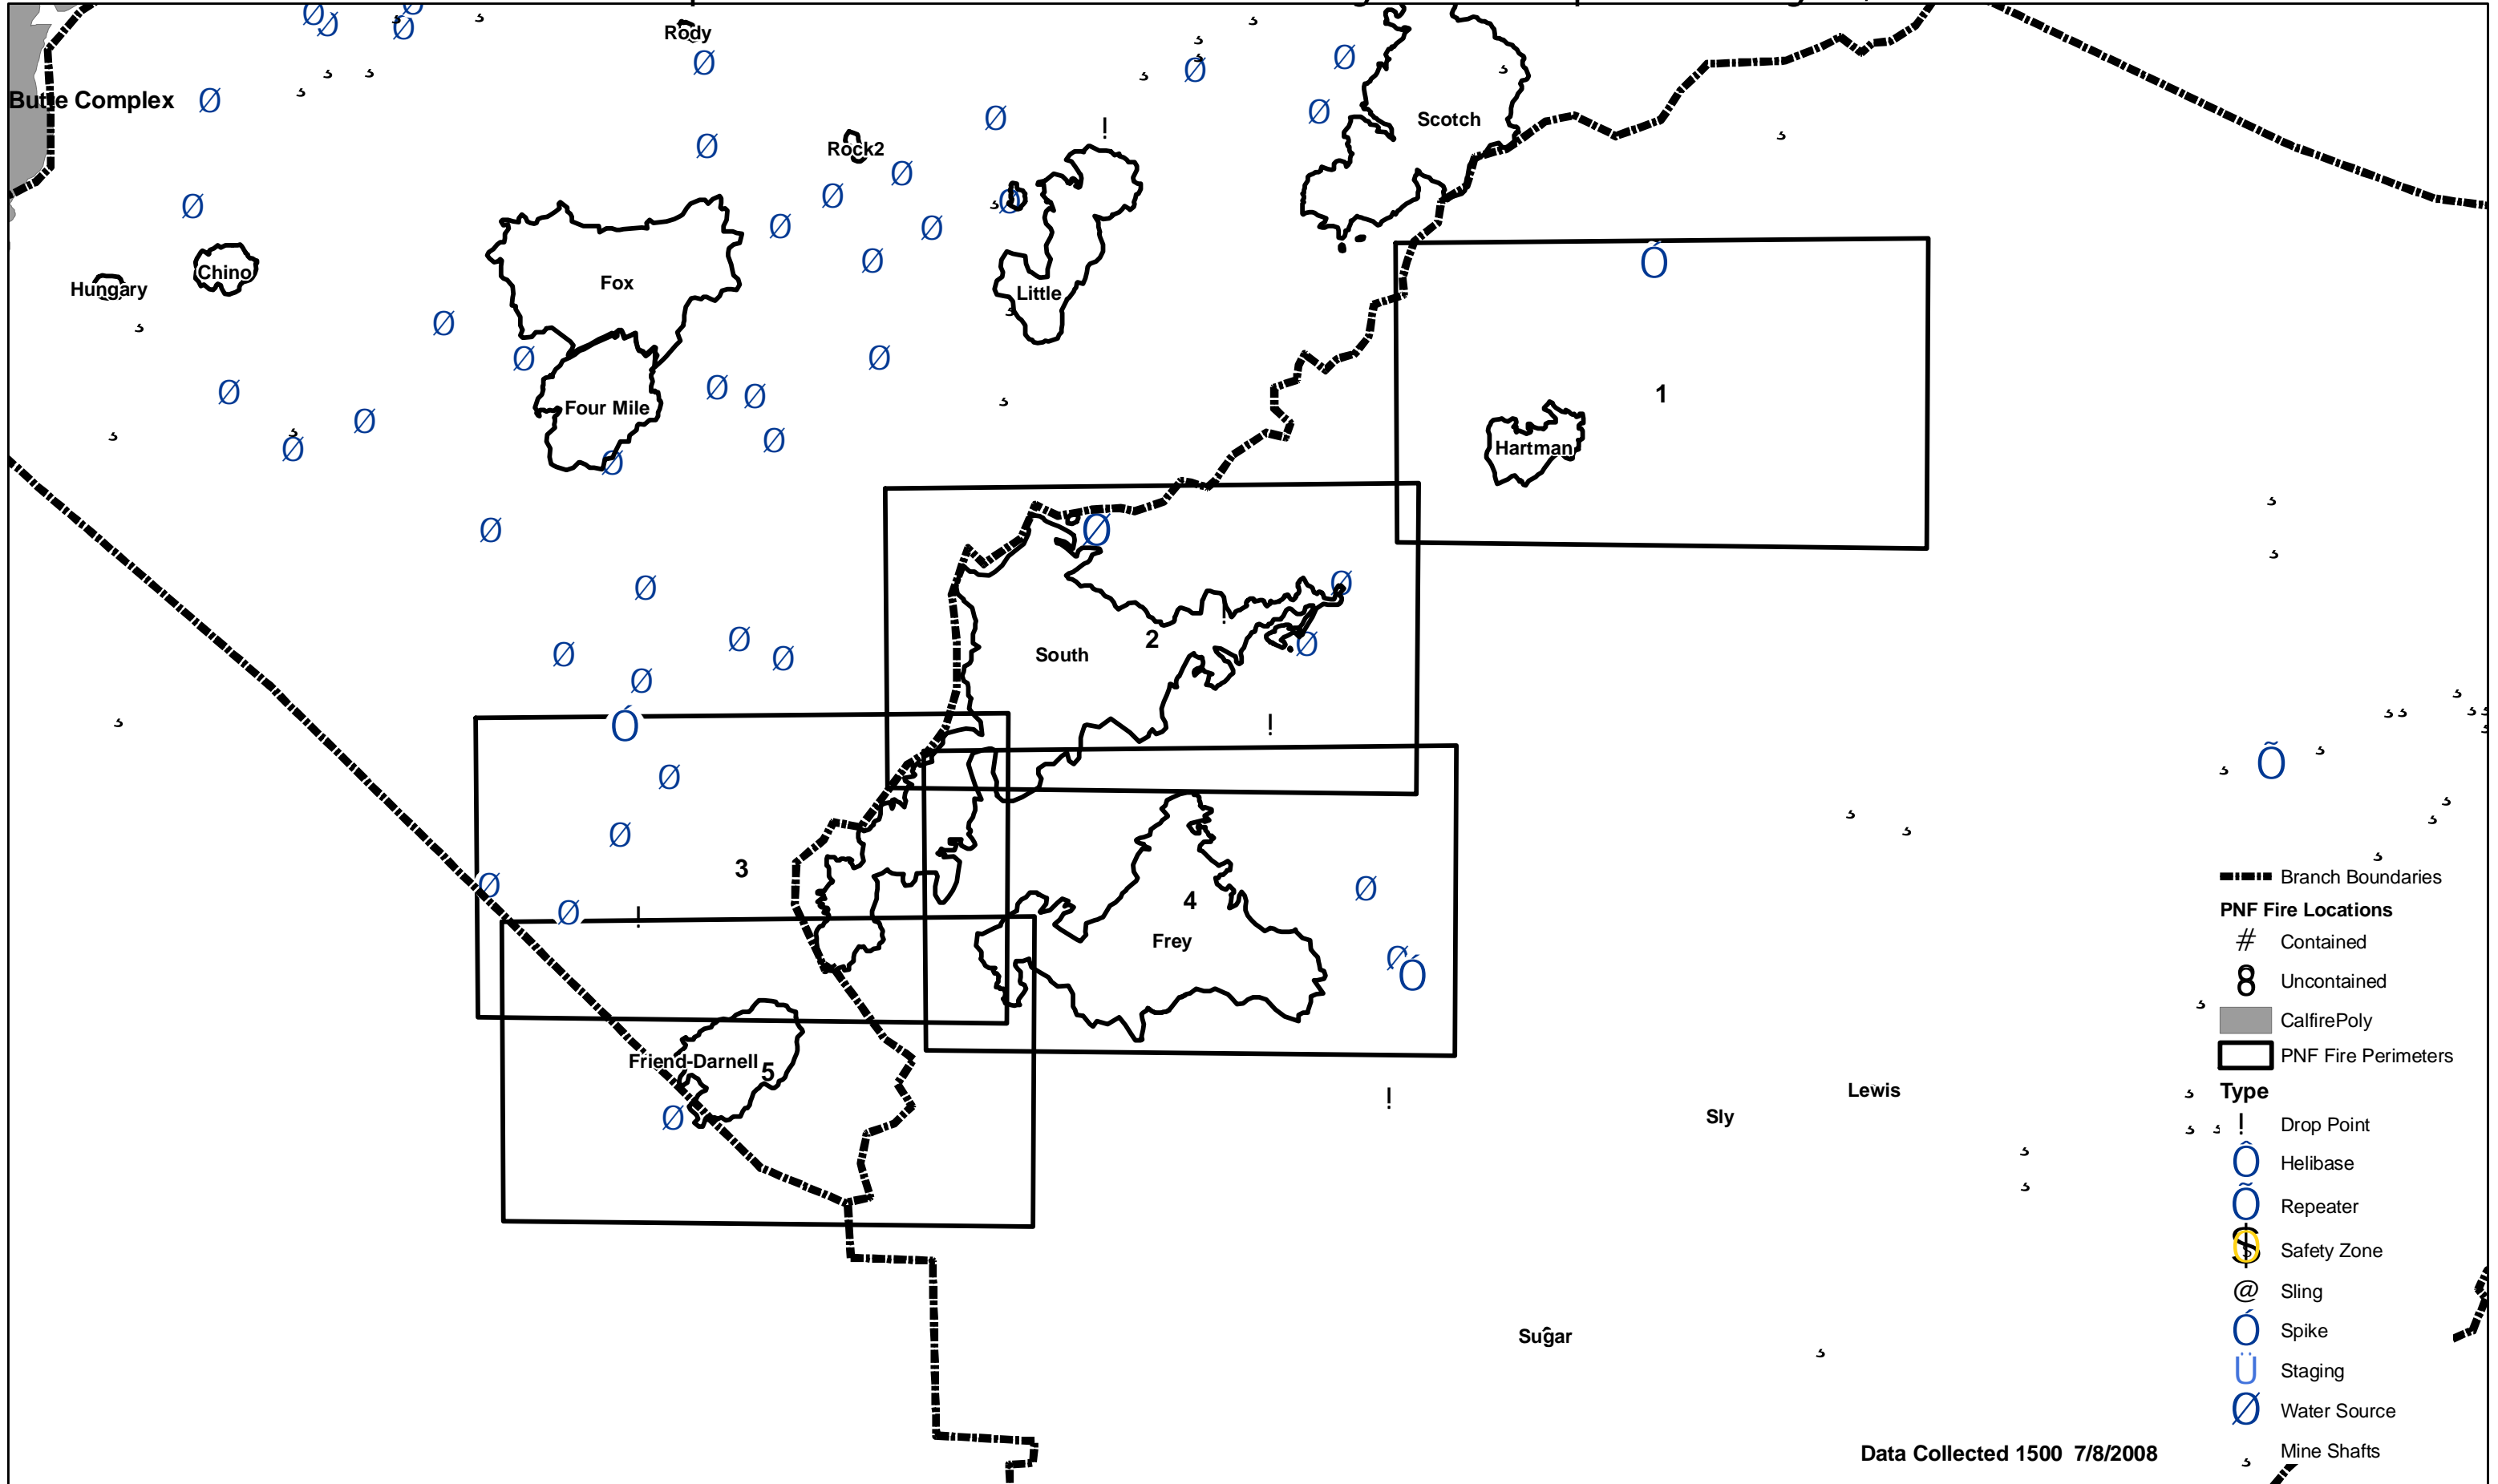

Southern Operations Branch IV Canyon Complex July 9, 2008 0700

- Branch Boundaries
- PNF Fire Locations**
- # Contained
- 8 Uncontained
- CalfirePoly
- PNF Fire Perimeters
- Type**
- ! Drop Point
- ⊙ Helibase
- ⊙ Repeater
- ⊙ Safety Zone
- @ Sling
- ⊙ Spike
- ⊙ Staging
- ⊙ Water Source
- ⊙ Mine Shafts

Data Collected 1500 7/8/2008