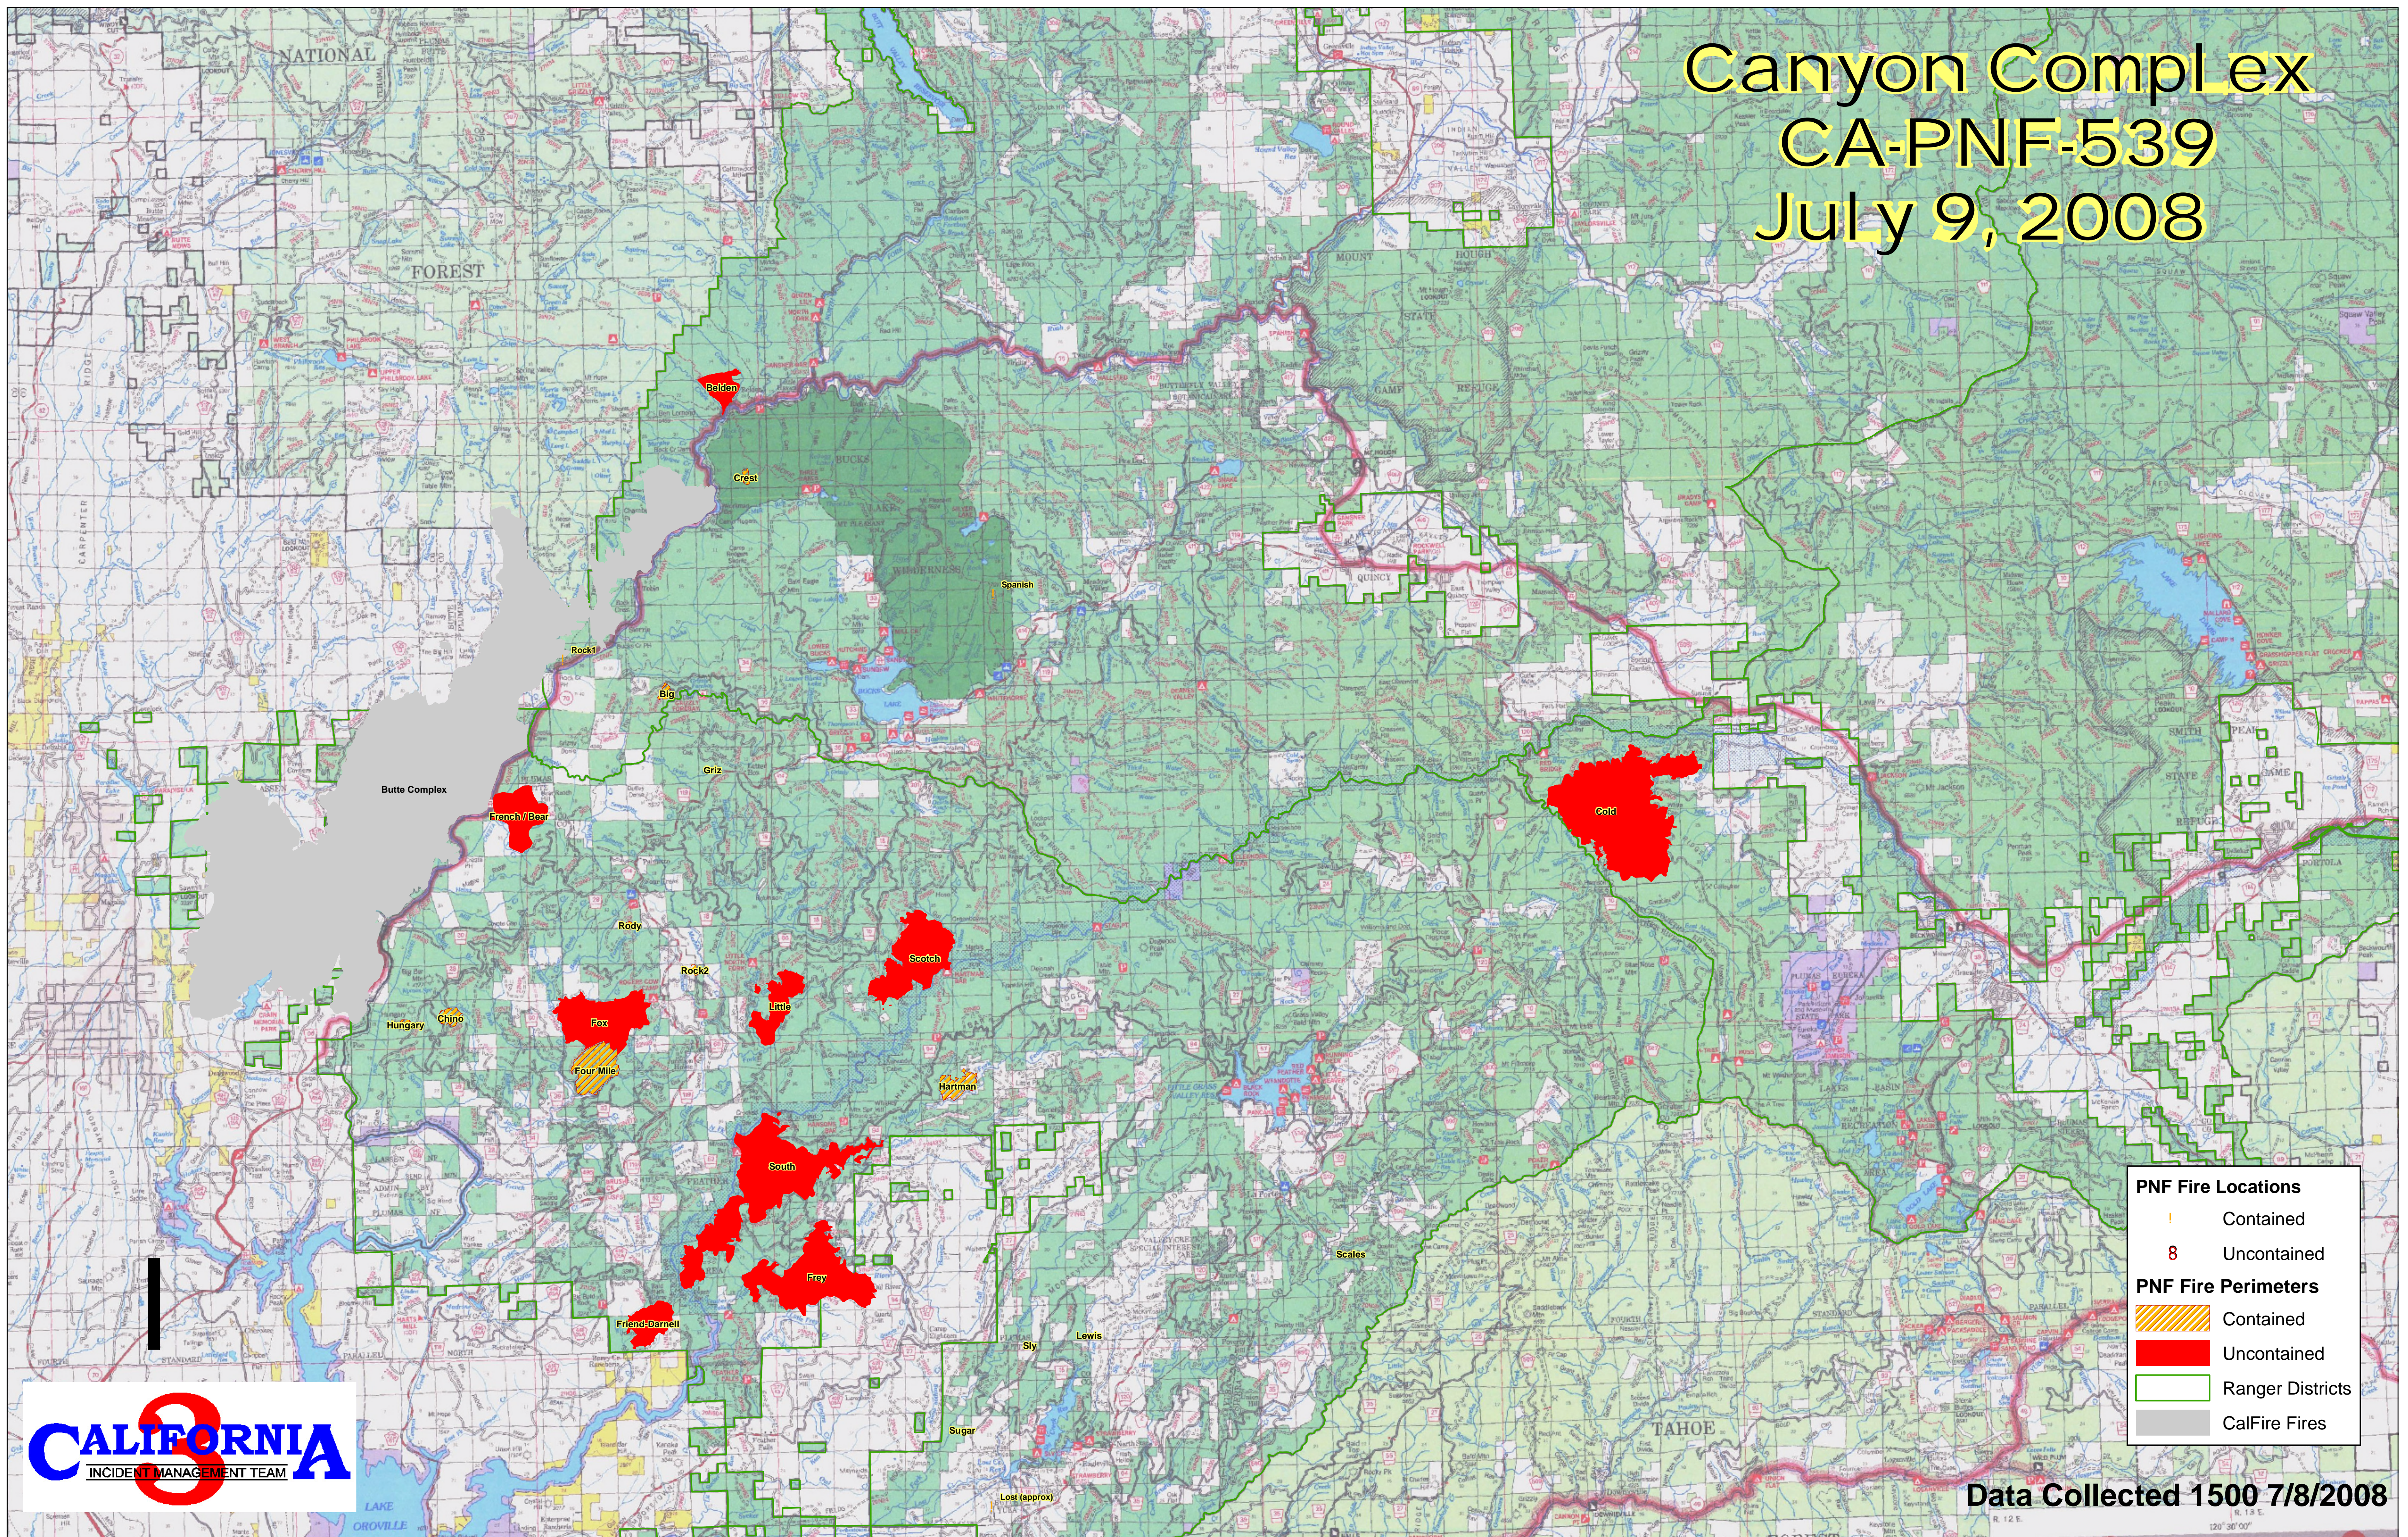

Canyon Complex CA-PNF-539 July 9, 2008

Data Collected 1500 7/8/2008