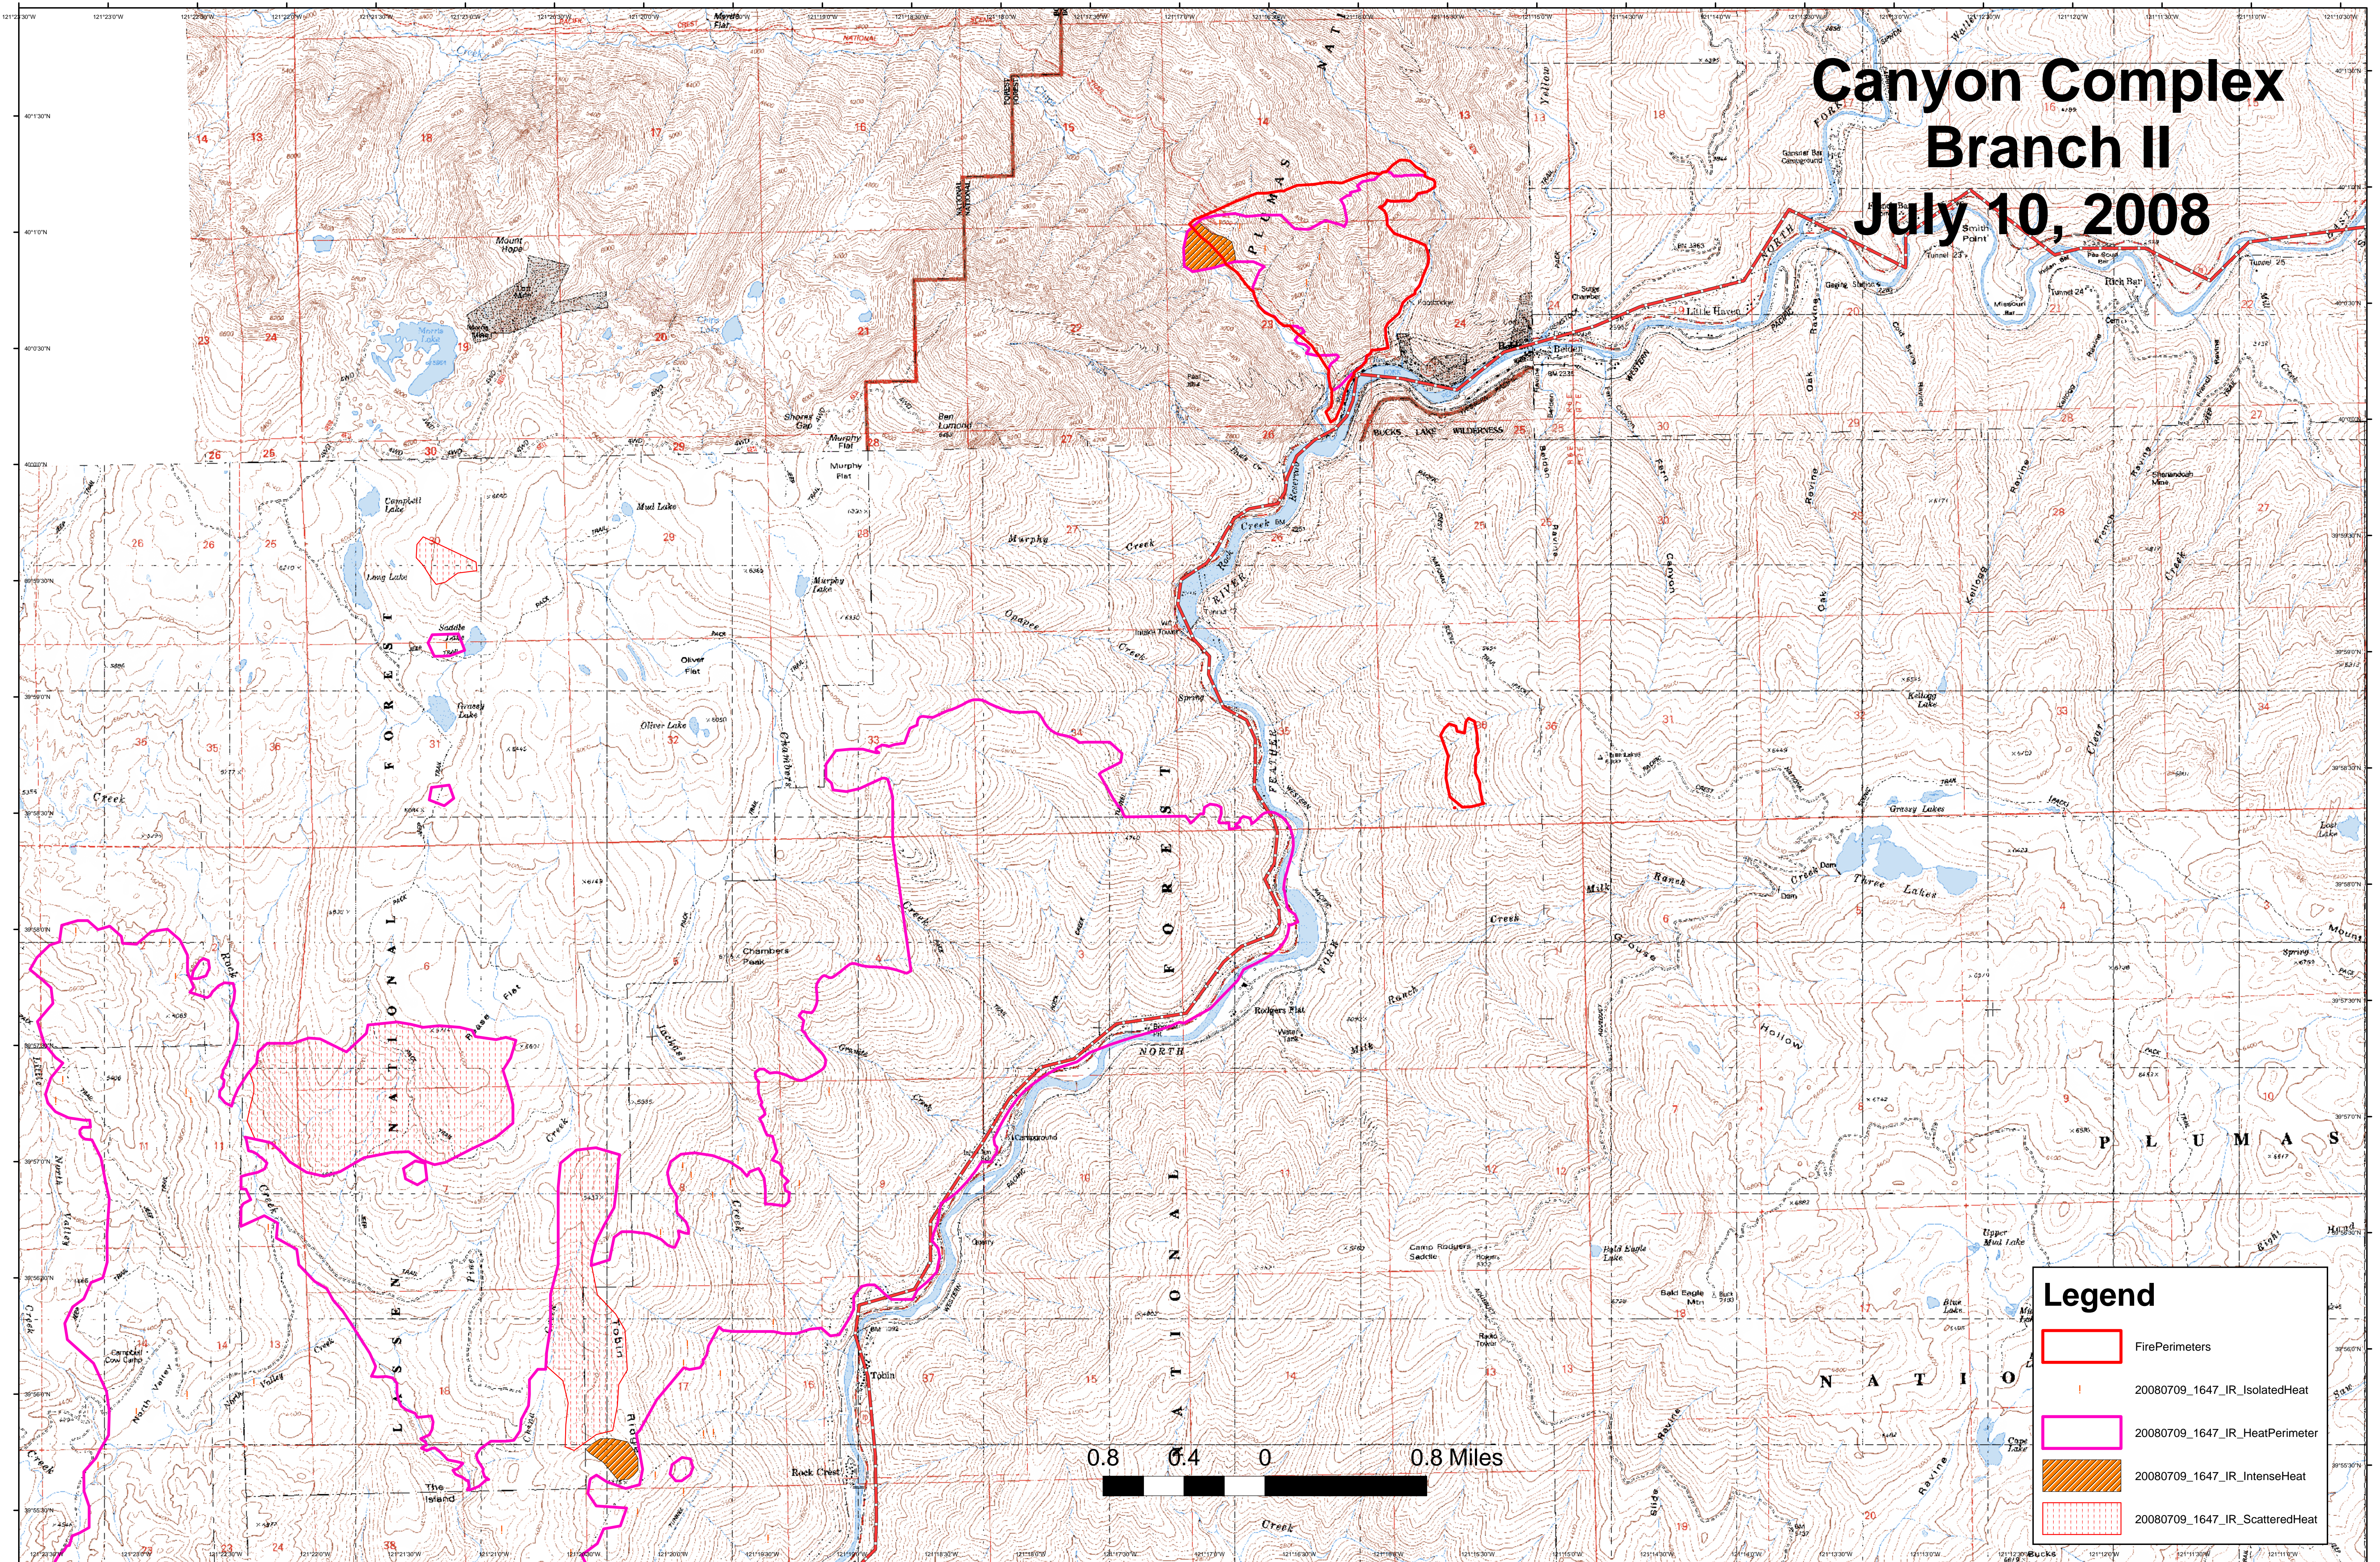

Canyon Complex Branch II July 10, 2008

Legend

-  FirePerimeters
-  20080709_1647_IR_IsolatedHeat
-  20080709_1647_IR_HeatPerimeter
-  20080709_1647_IR_IntenseHeat
-  20080709_1647_IR_ScatteredHeat

0.8 0.4 0 0.8 Miles