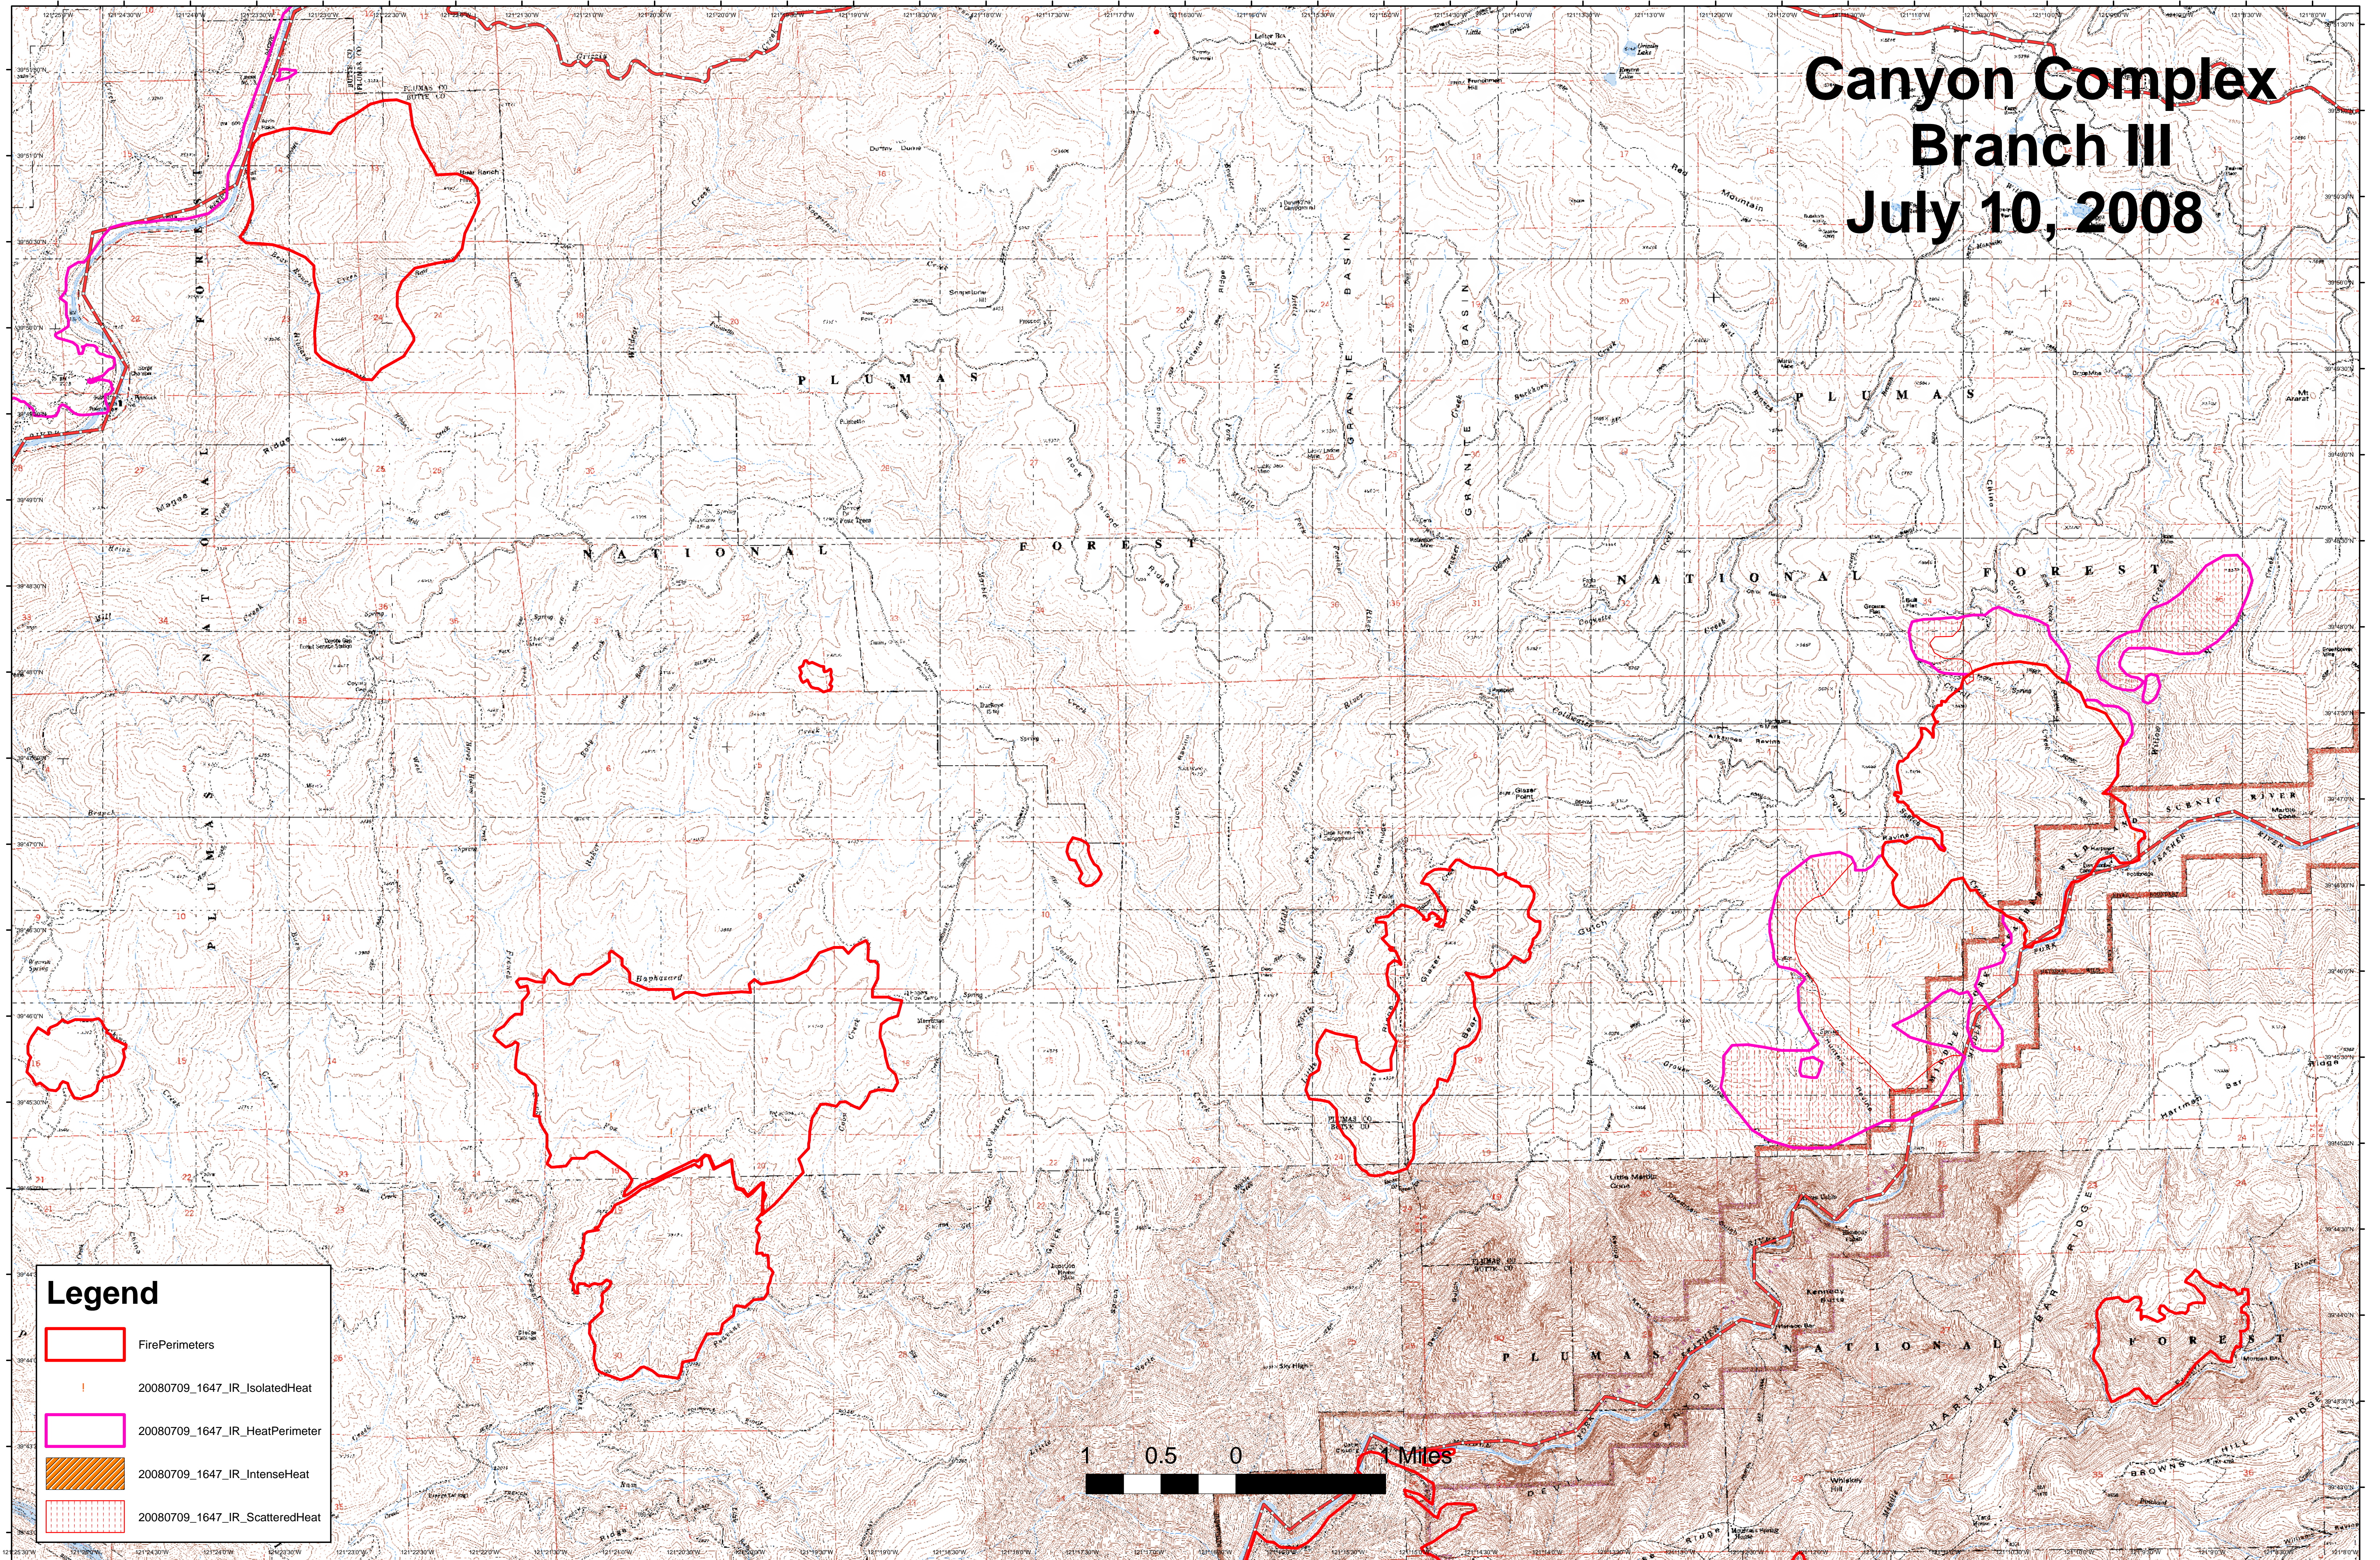

Canyon Complex Branch III July 10, 2008

Legend

-  FirePerimeters
-  20080709_1647_IR_IsolatedHeat
-  20080709_1647_IR_HeatPerimeter
-  20080709_1647_IR_IntenseHeat
-  20080709_1647_IR_ScatteredHeat

1 0.5 0 1 Miles