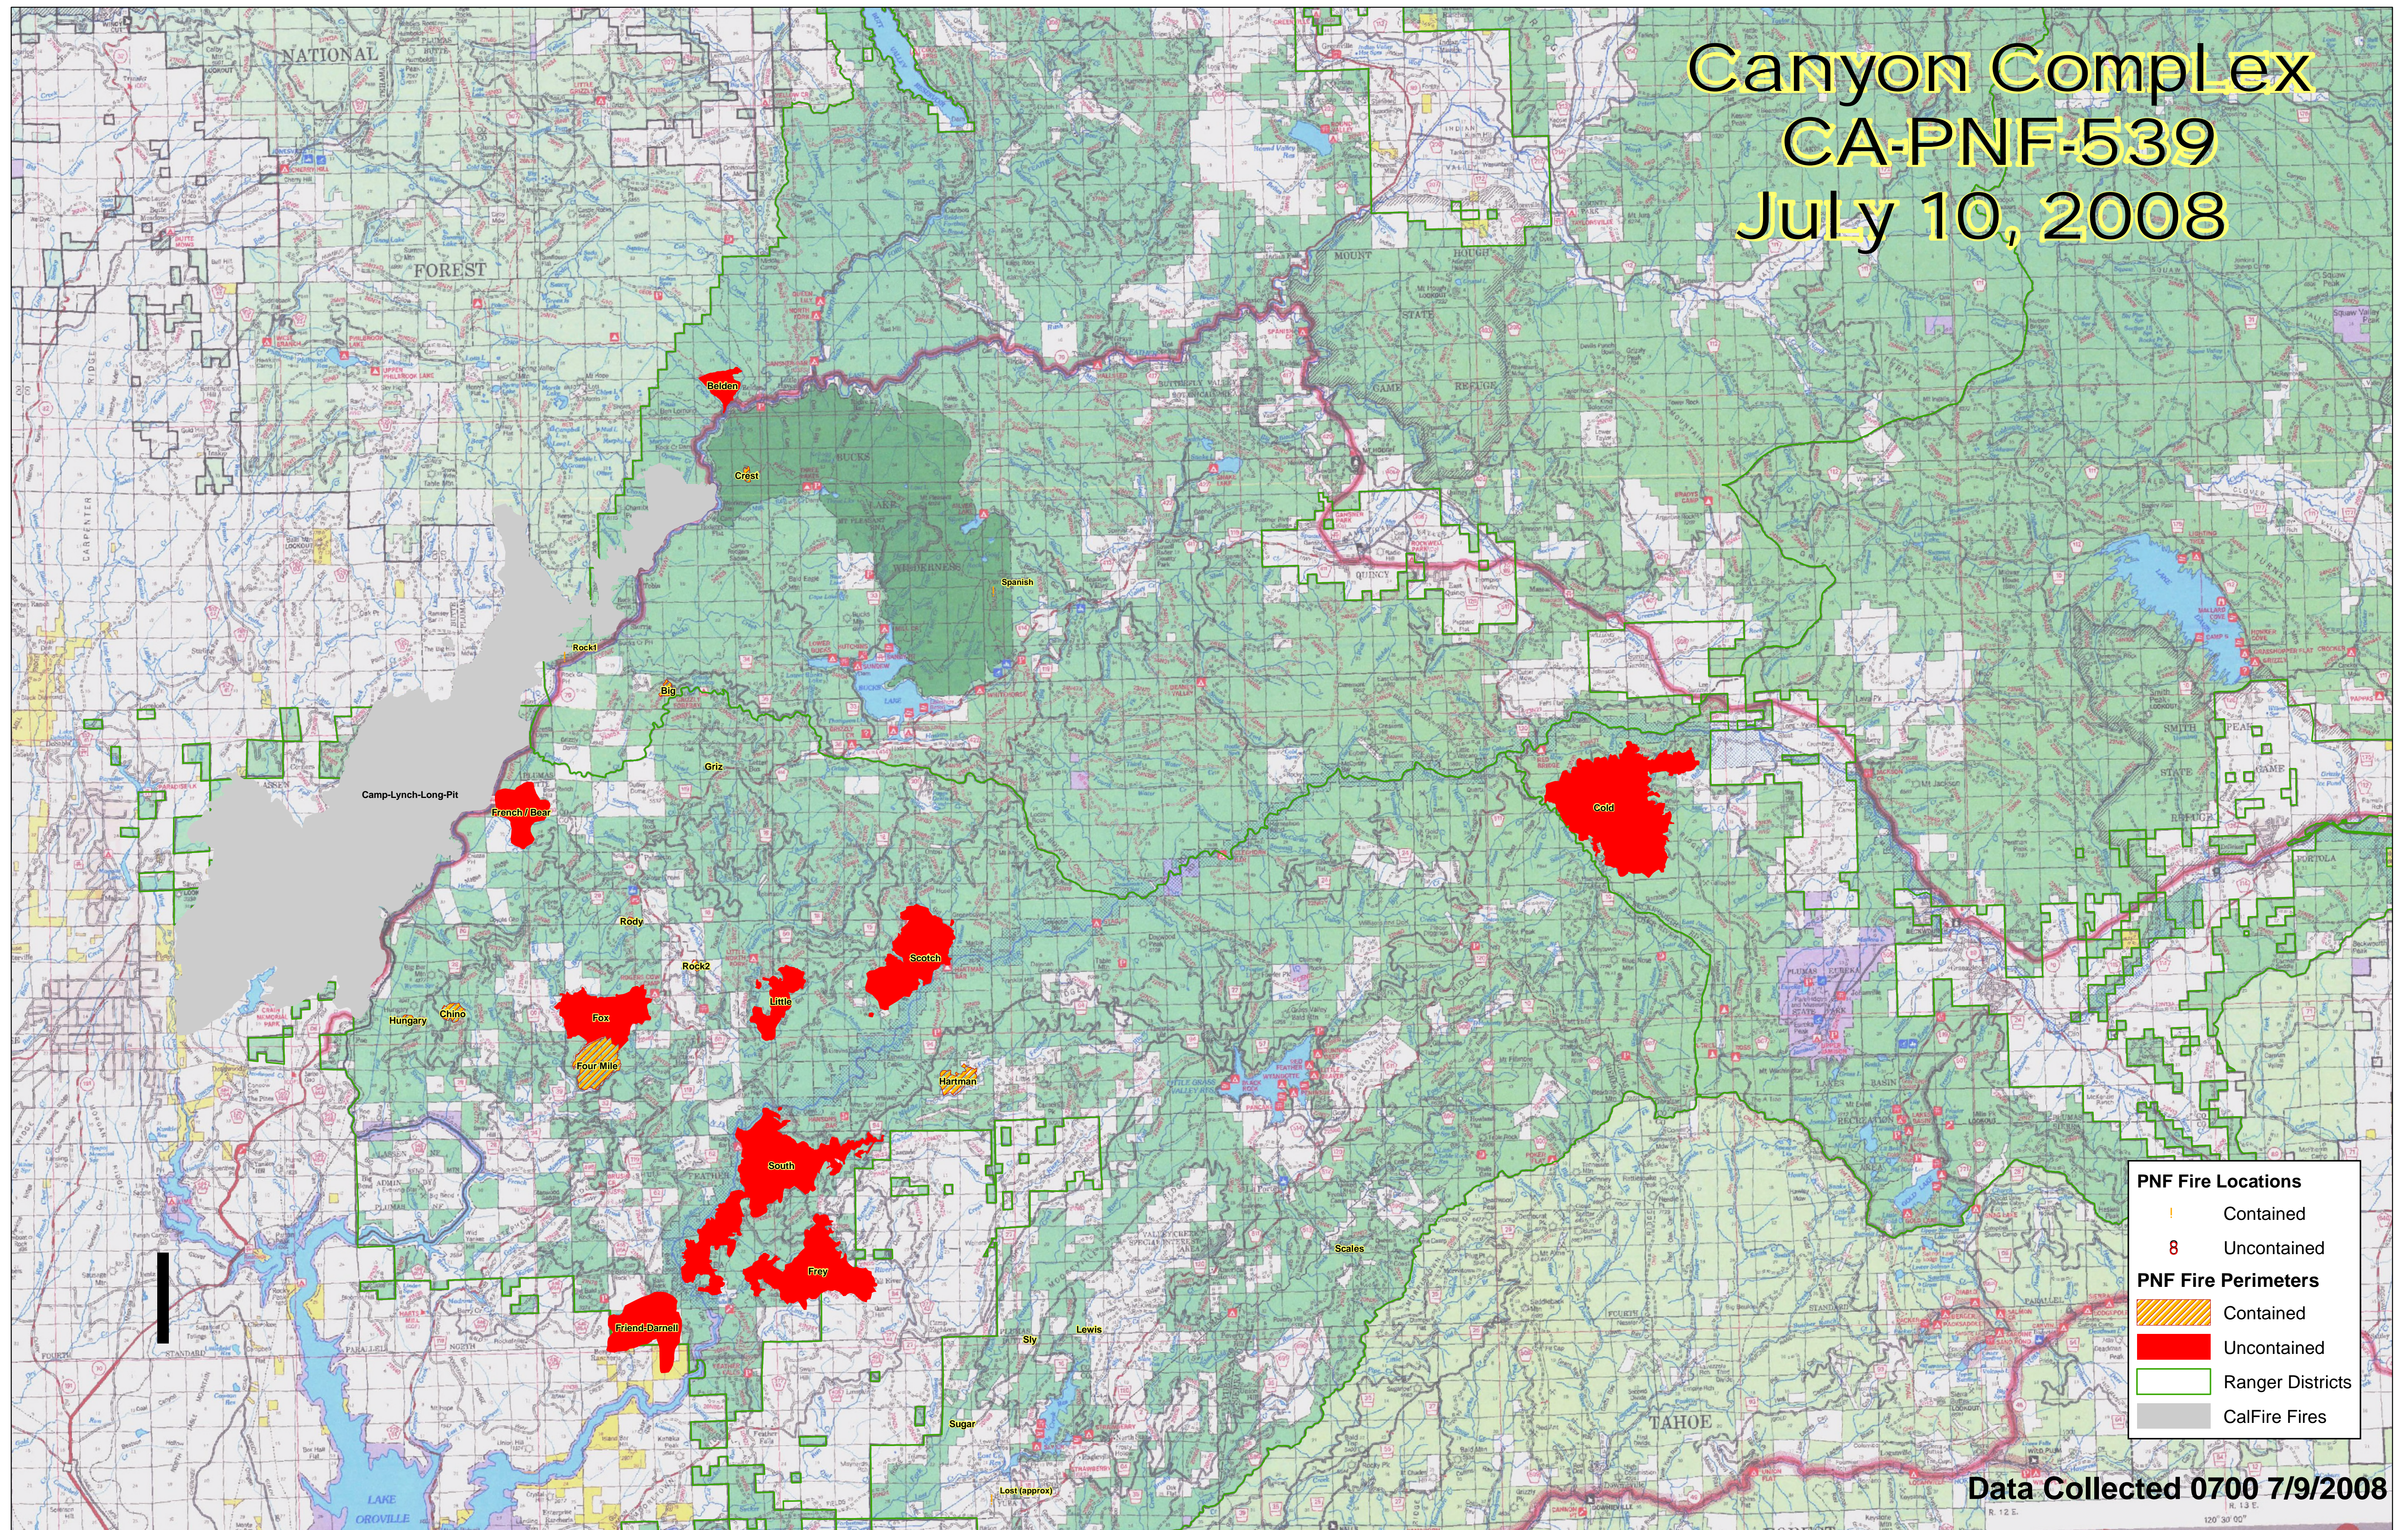

Canyon Complex CA-PNIF-539 July 10, 2008

Data Collected 0700 7/9/2008