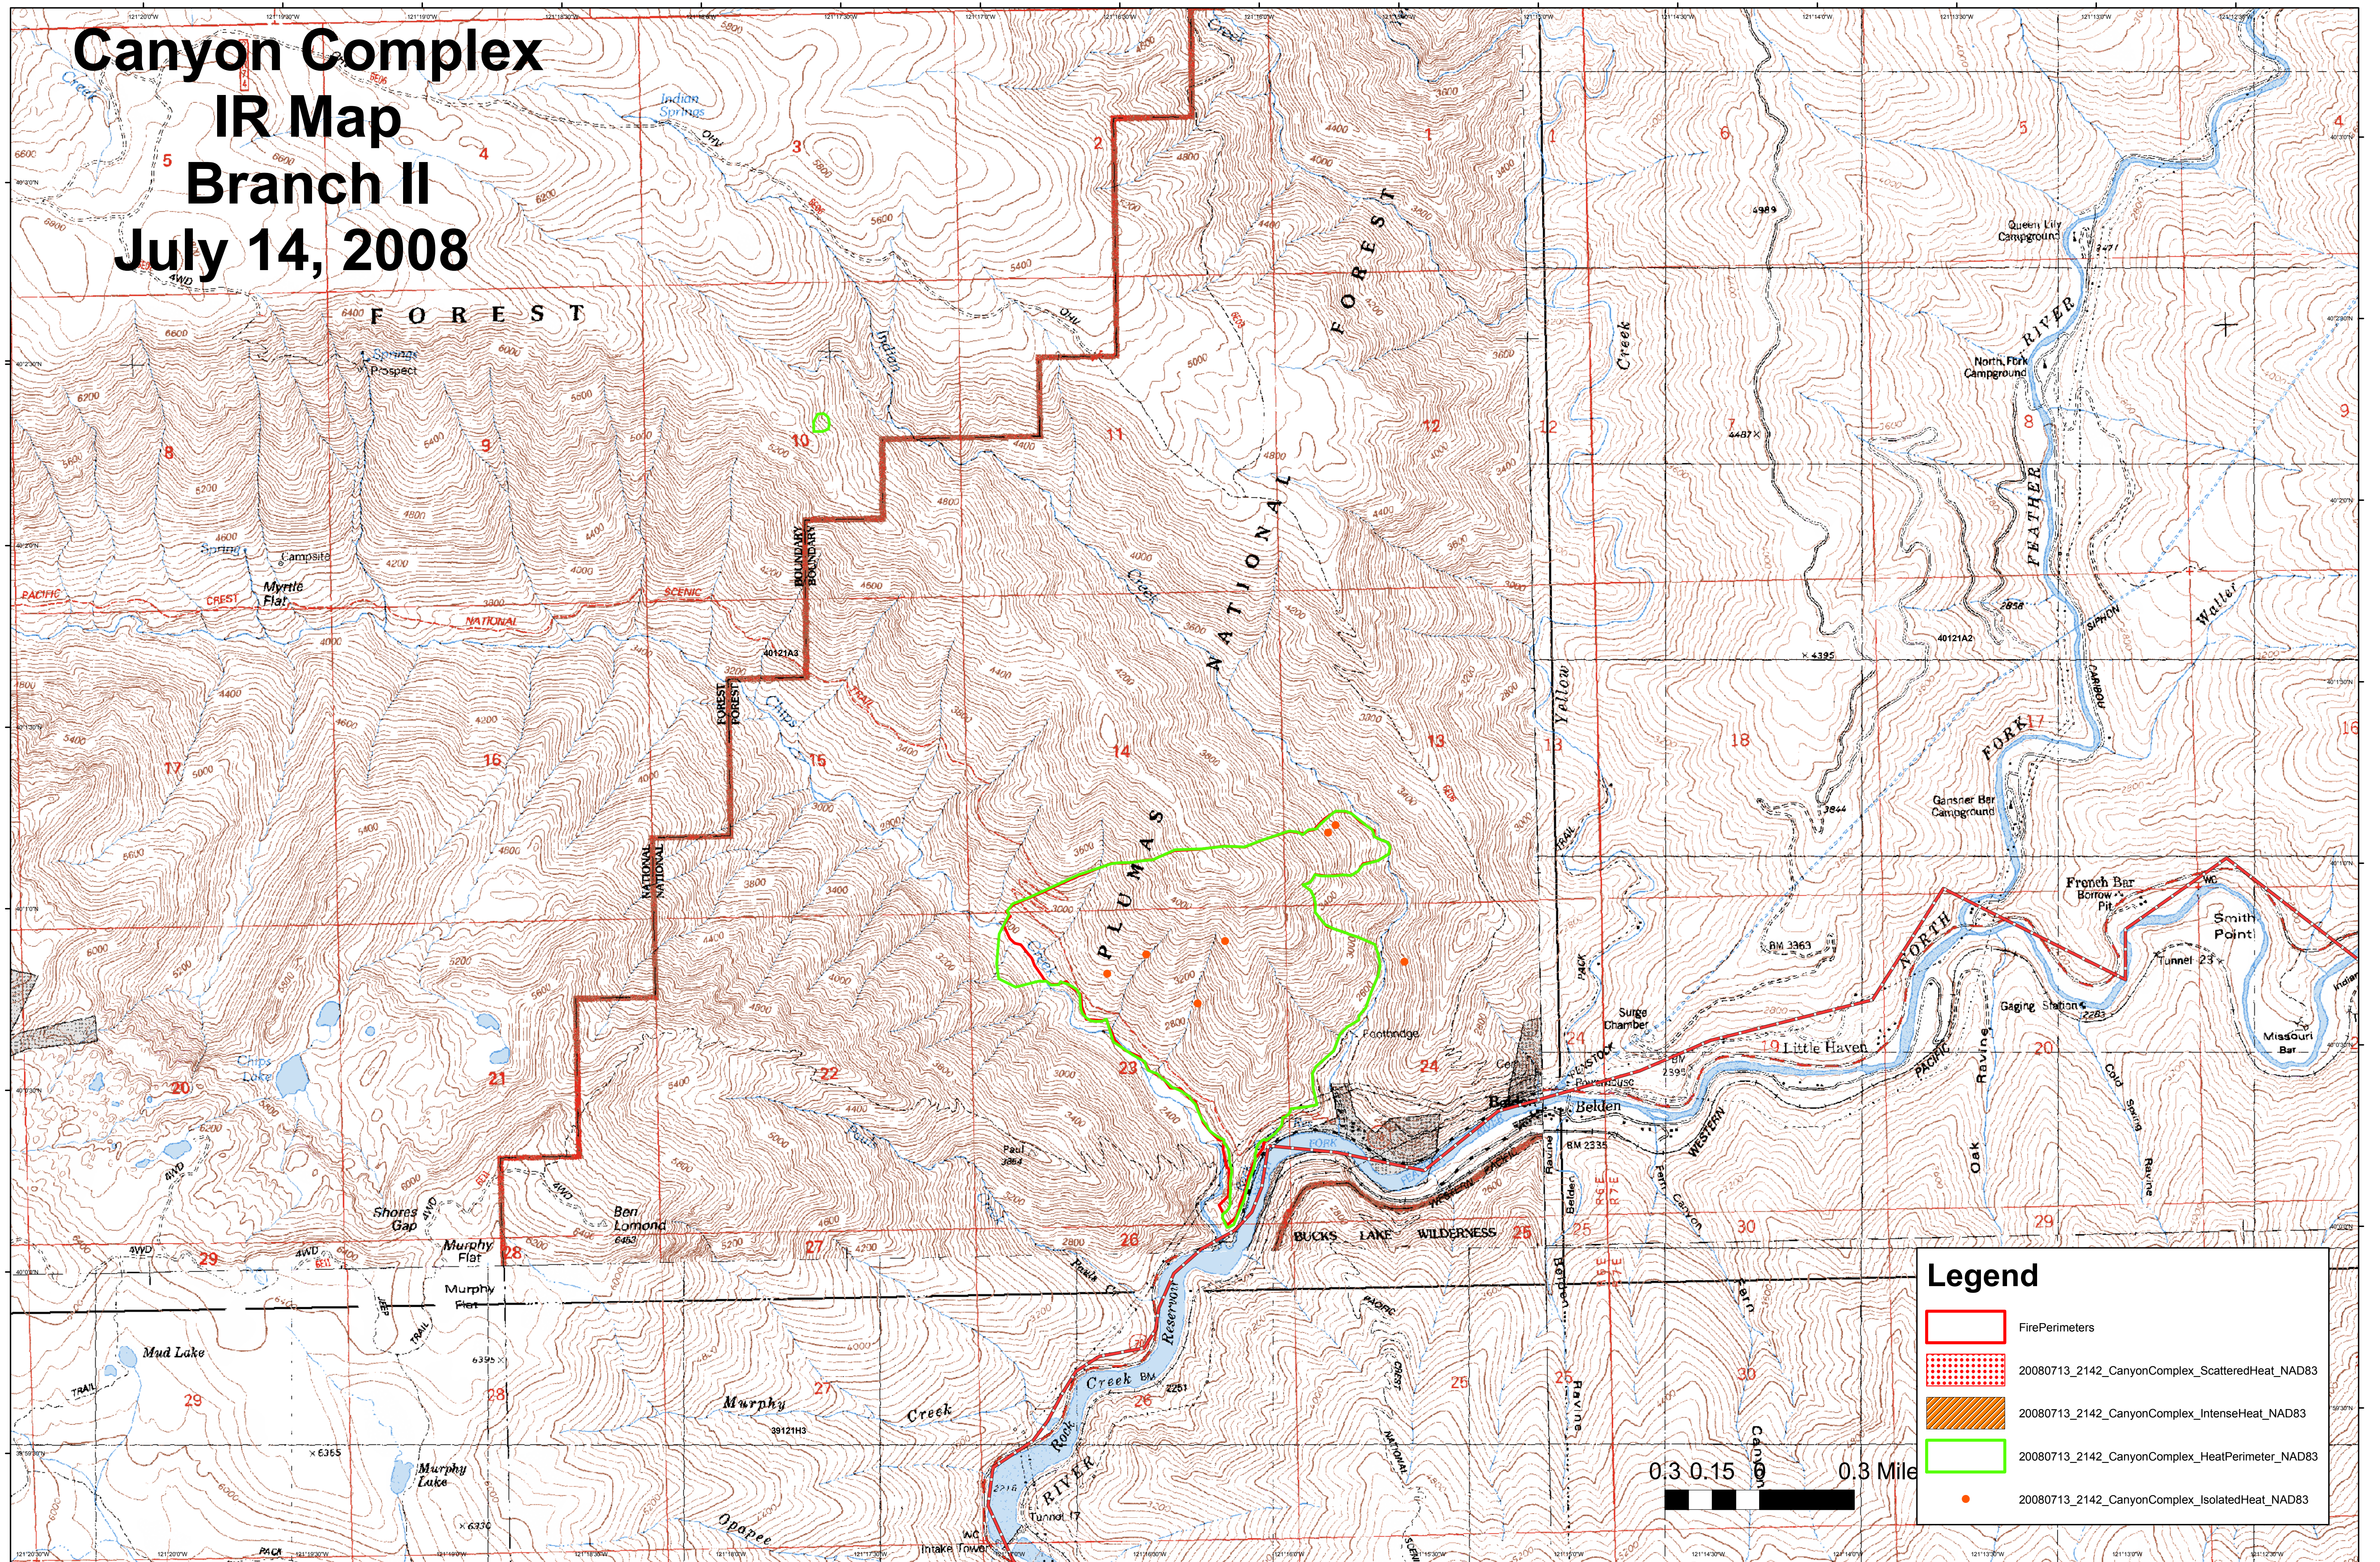

Canyon Complex IR Map Branch II July 14, 2008

Legend

- Fire Perimeters
- 20080713_2142_CanyonComplex_ScatteredHeat_NAD83
- 20080713_2142_CanyonComplex_IntenseHeat_NAD83
- 20080713_2142_CanyonComplex_HeatPerimeter_NAD83
- 20080713_2142_CanyonComplex_IsolatedHeat_NAD83