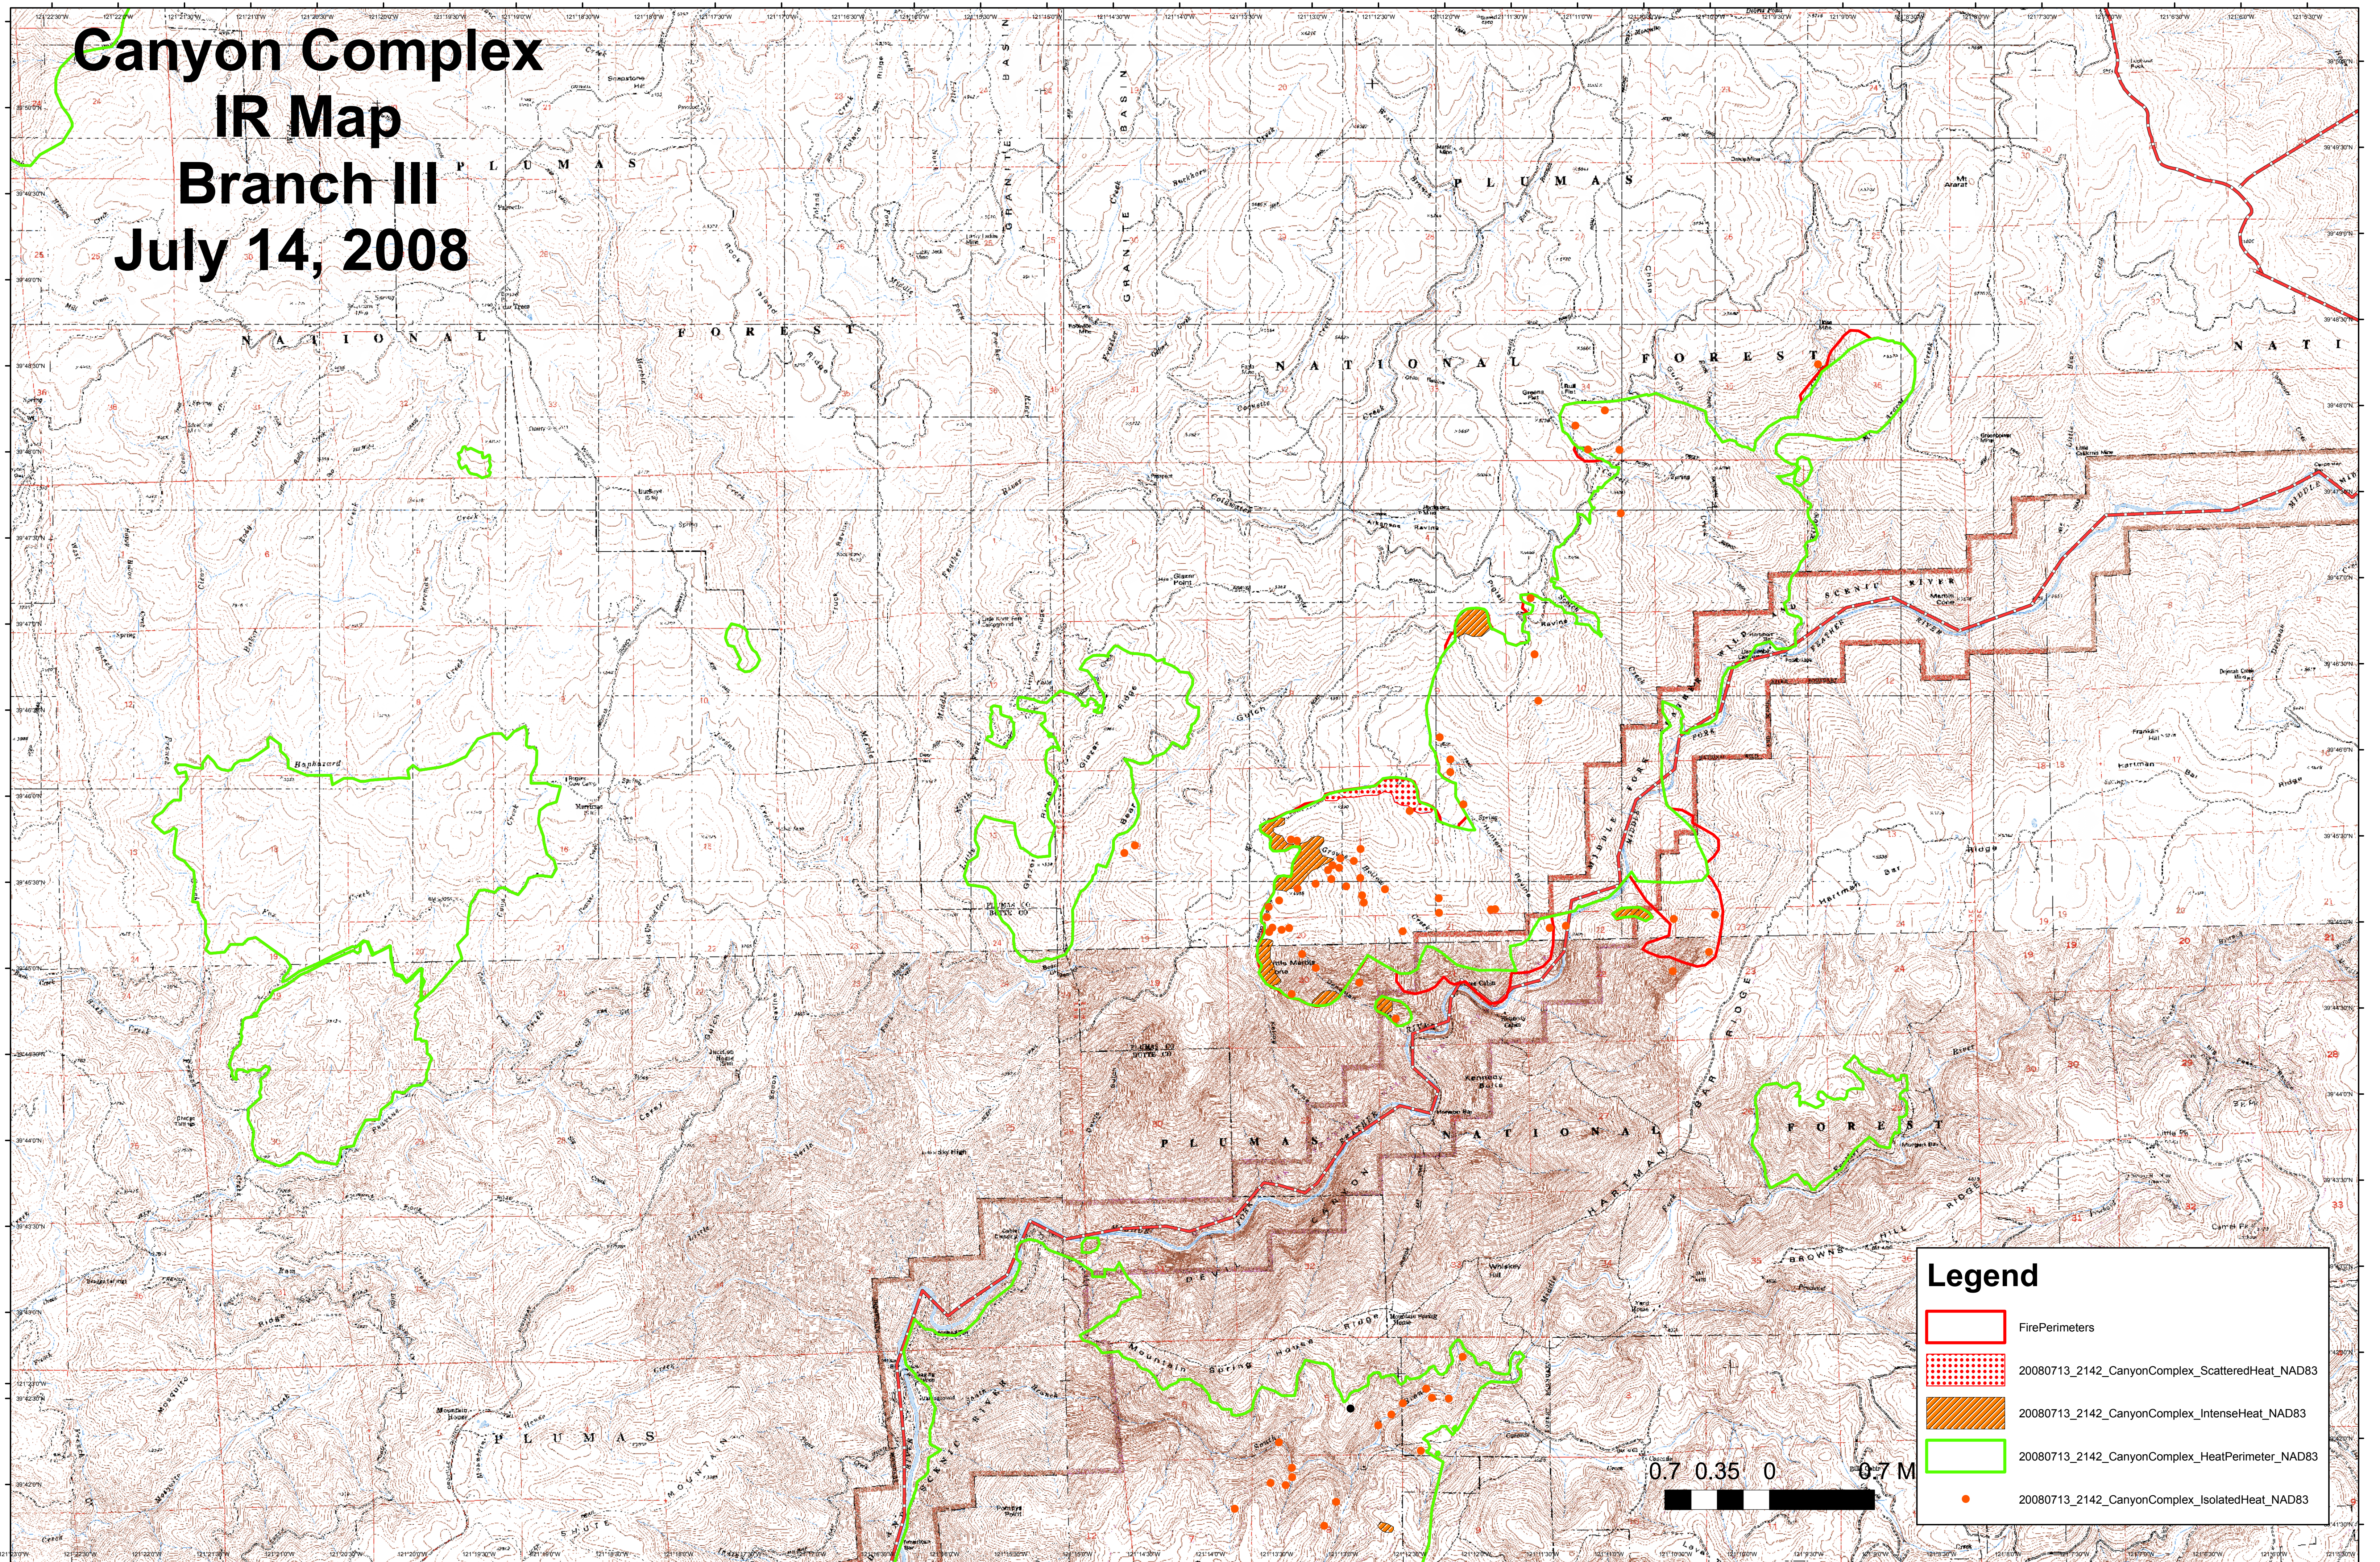

# Canyon Complex IR Map Branch III July 14, 2008

**Legend**

- FirePerimeters
- 20080713\_2142\_CanyonComplex\_ScatteredHeat\_NAD83
- 20080713\_2142\_CanyonComplex\_IntenseHeat\_NAD83
- 20080713\_2142\_CanyonComplex\_HeatPerimeter\_NAD83
- 20080713\_2142\_CanyonComplex\_IsolatedHeat\_NAD83