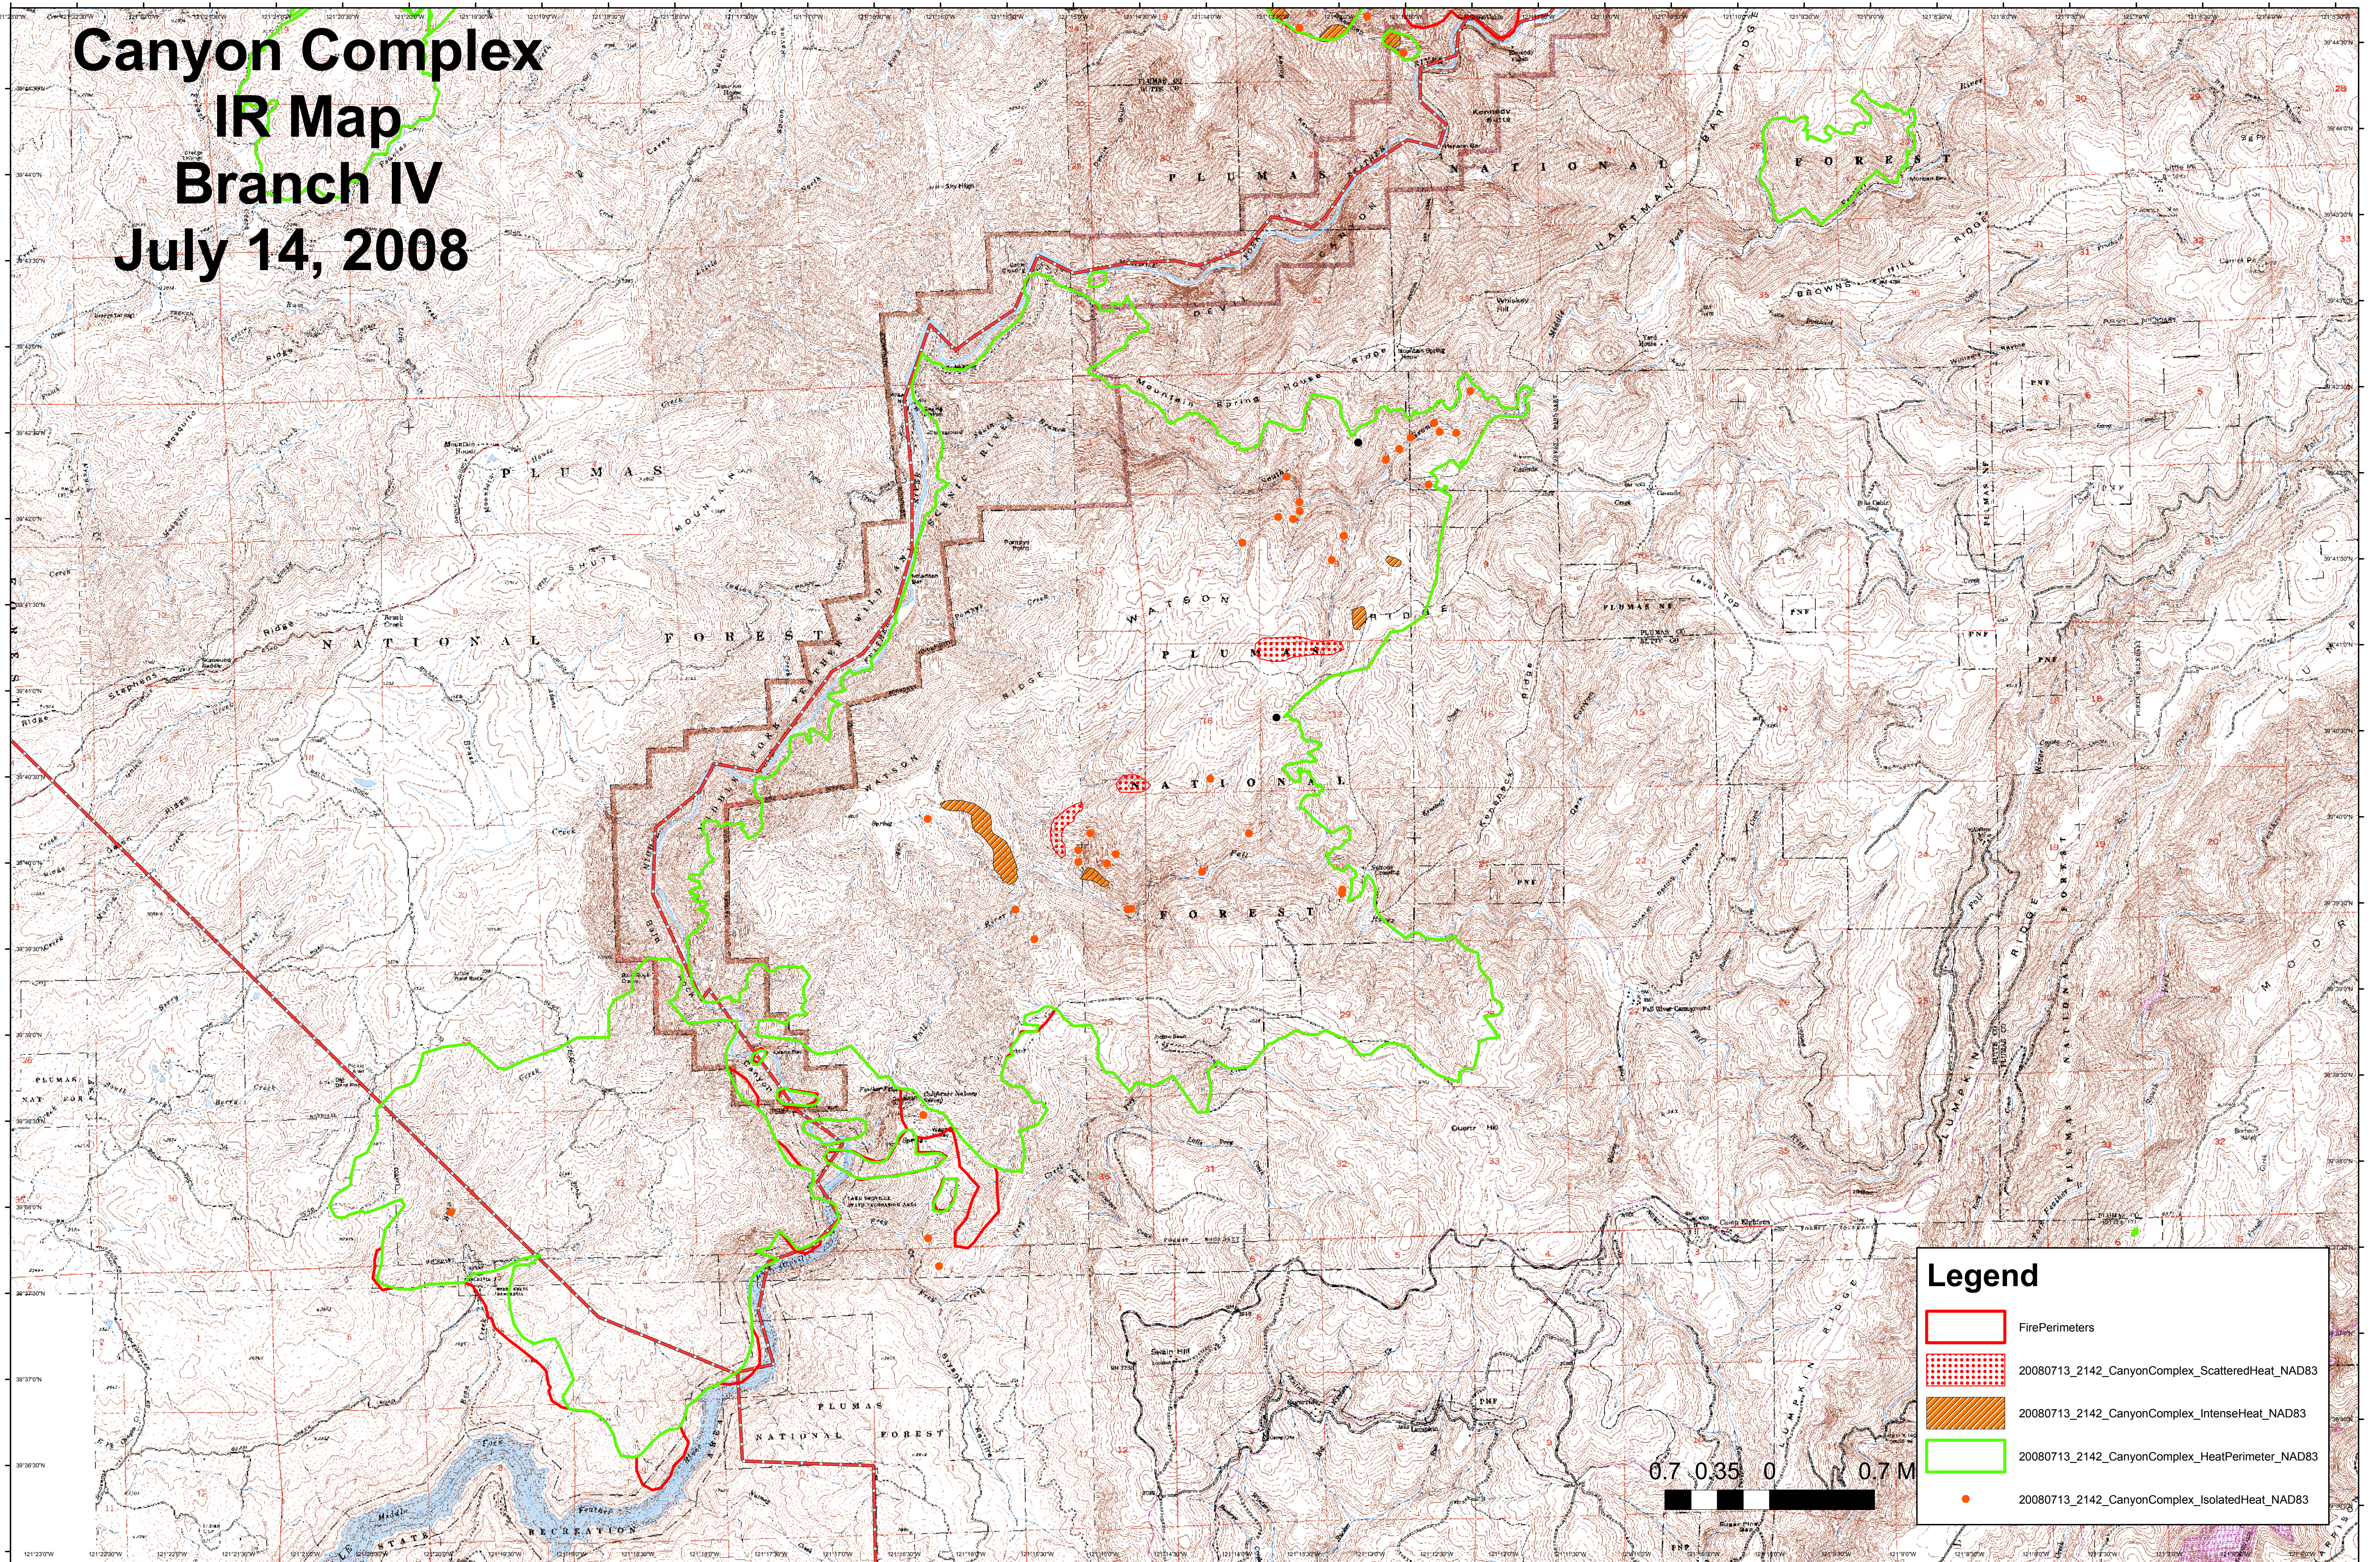

Canyon Complex IR Map Branch IV July 14, 2008

Legend

-  FirePerimeters
-  20080713_2142_CanyonComplex_ScatteredHeat_NAD83
-  20080713_2142_CanyonComplex_IntenseHeat_NAD83
-  20080713_2142_CanyonComplex_HeatPerimeter_NAD83
-  20080713_2142_CanyonComplex_IsolatedHeat_NAD83