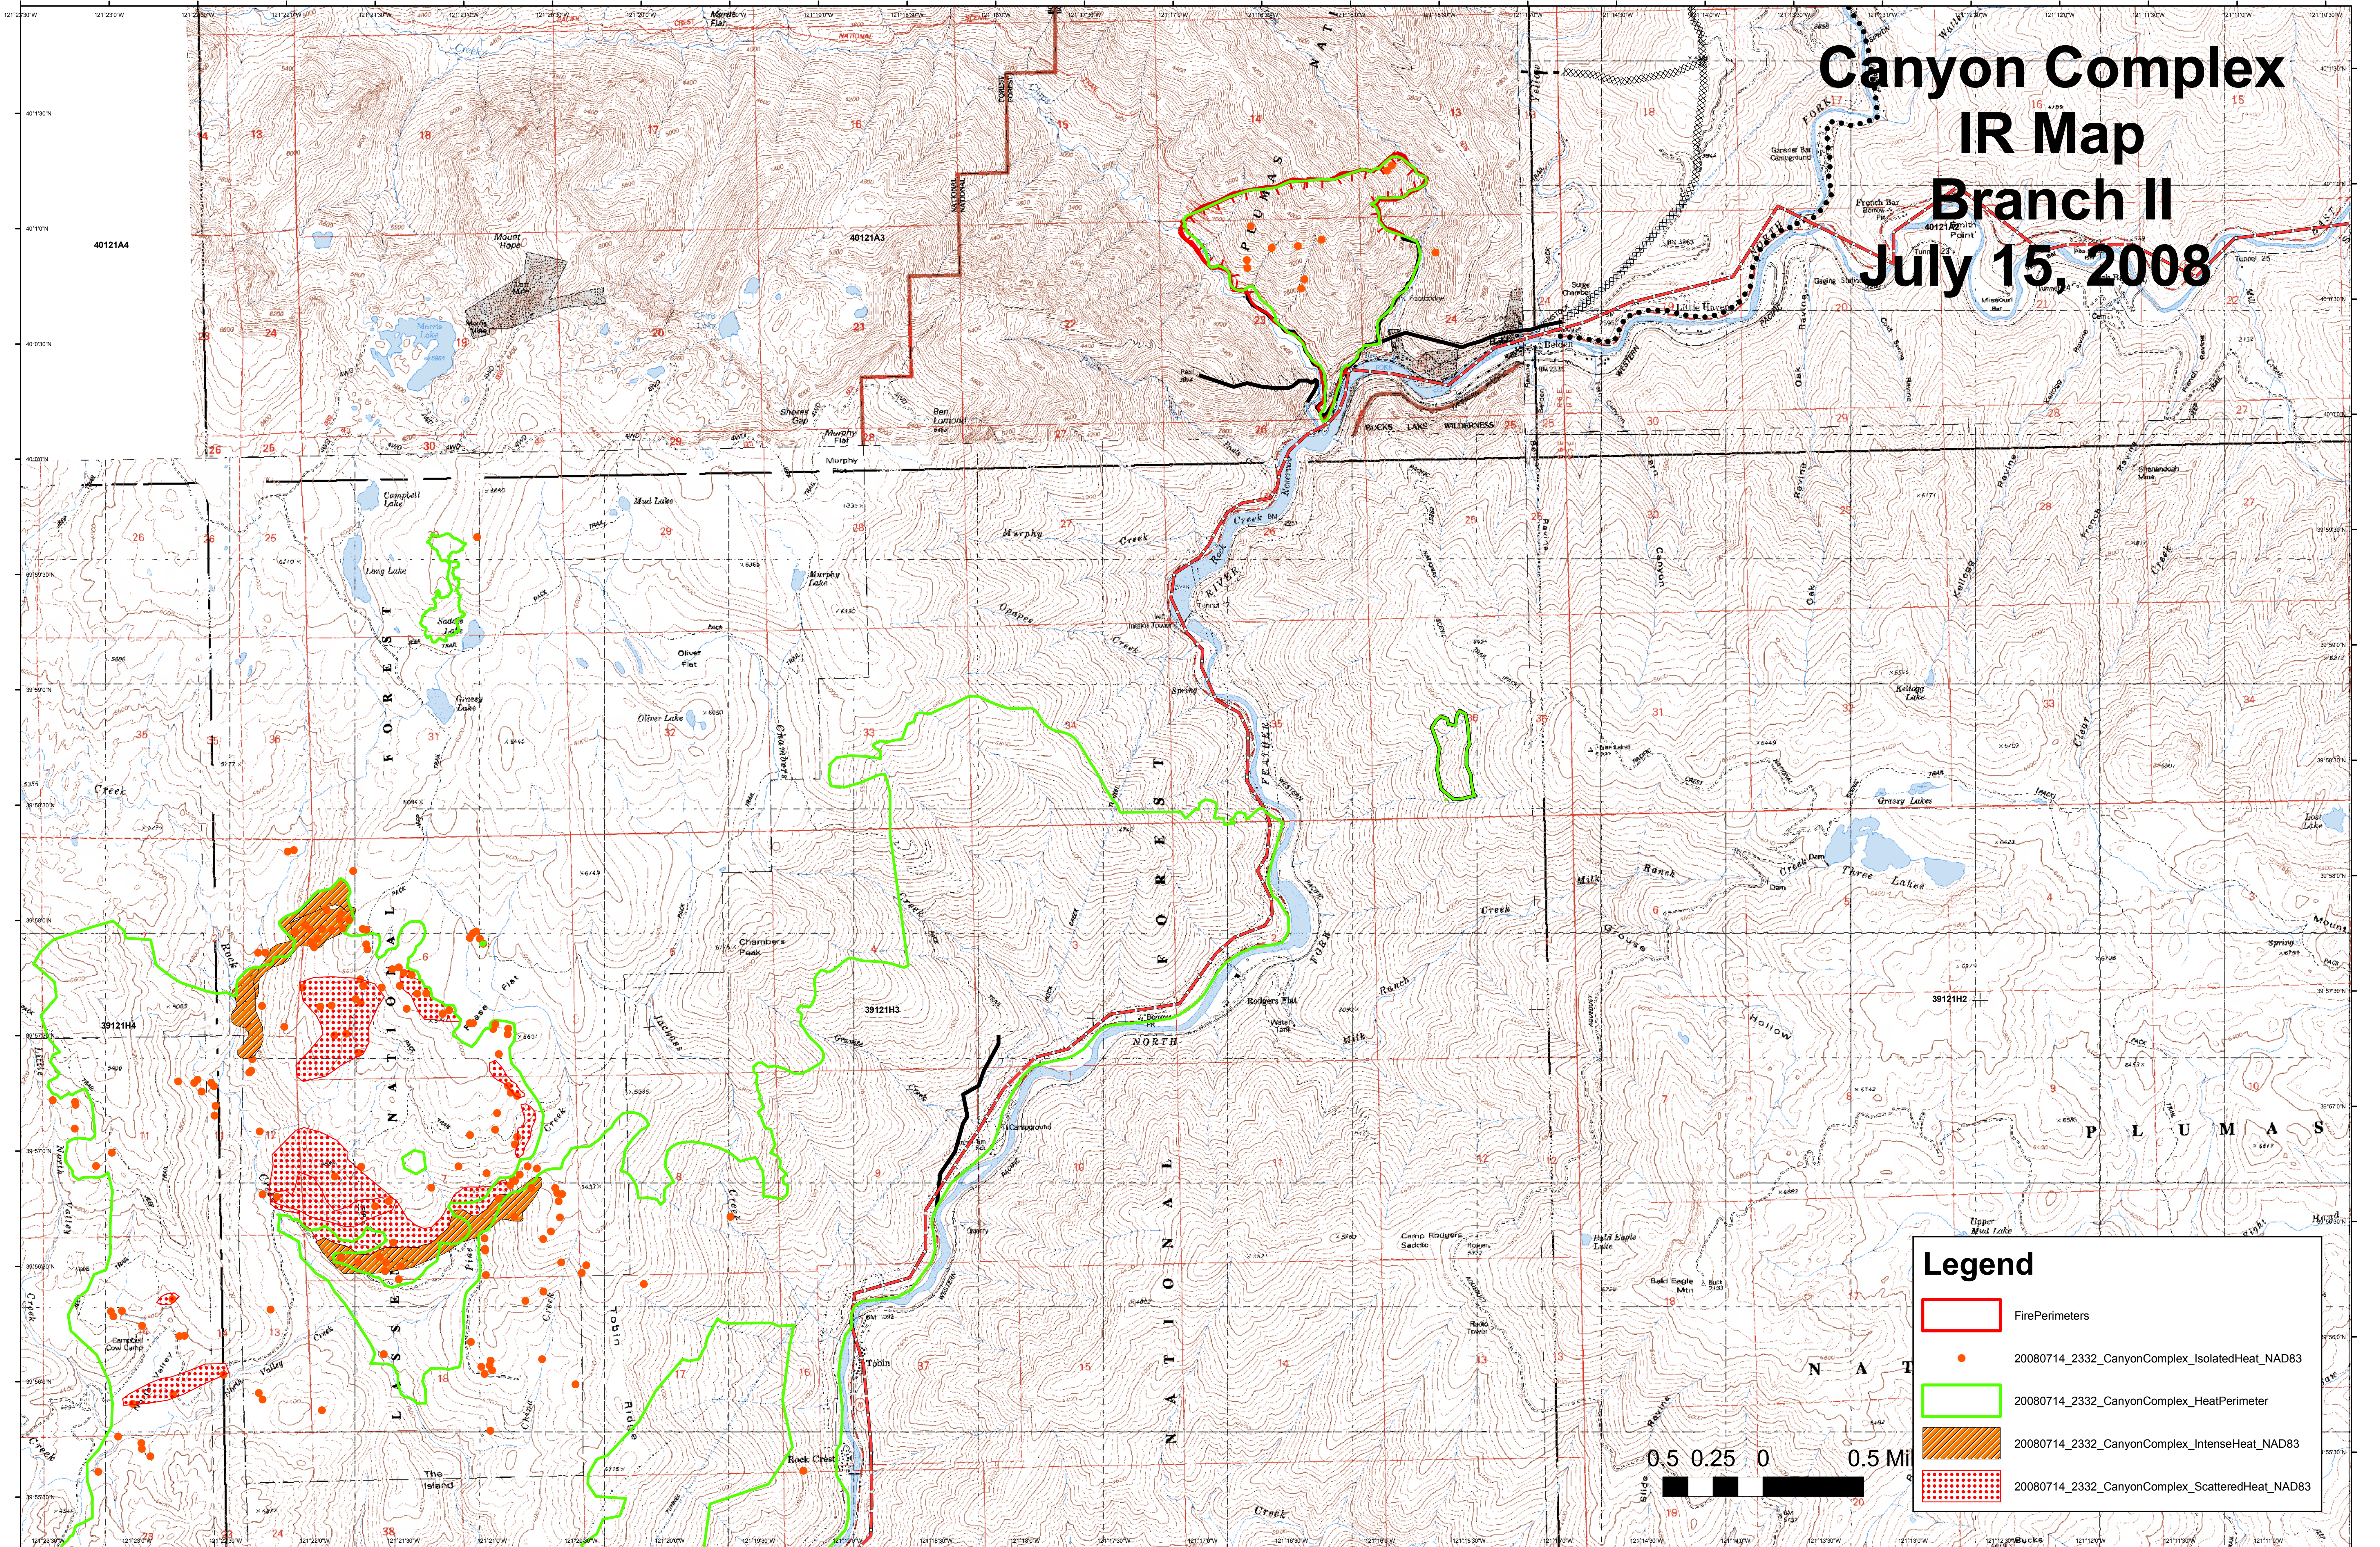

Canyon Complex IR Map Branch II July 15, 2008

Legend

- Fire Perimeters
- 20080714_2332_CanyonComplex_IsolatedHeat_NAD83
- 20080714_2332_CanyonComplex_HeatPerimeter
- 20080714_2332_CanyonComplex_IntenseHeat_NAD83
- 20080714_2332_CanyonComplex_ScatteredHeat_NAD83