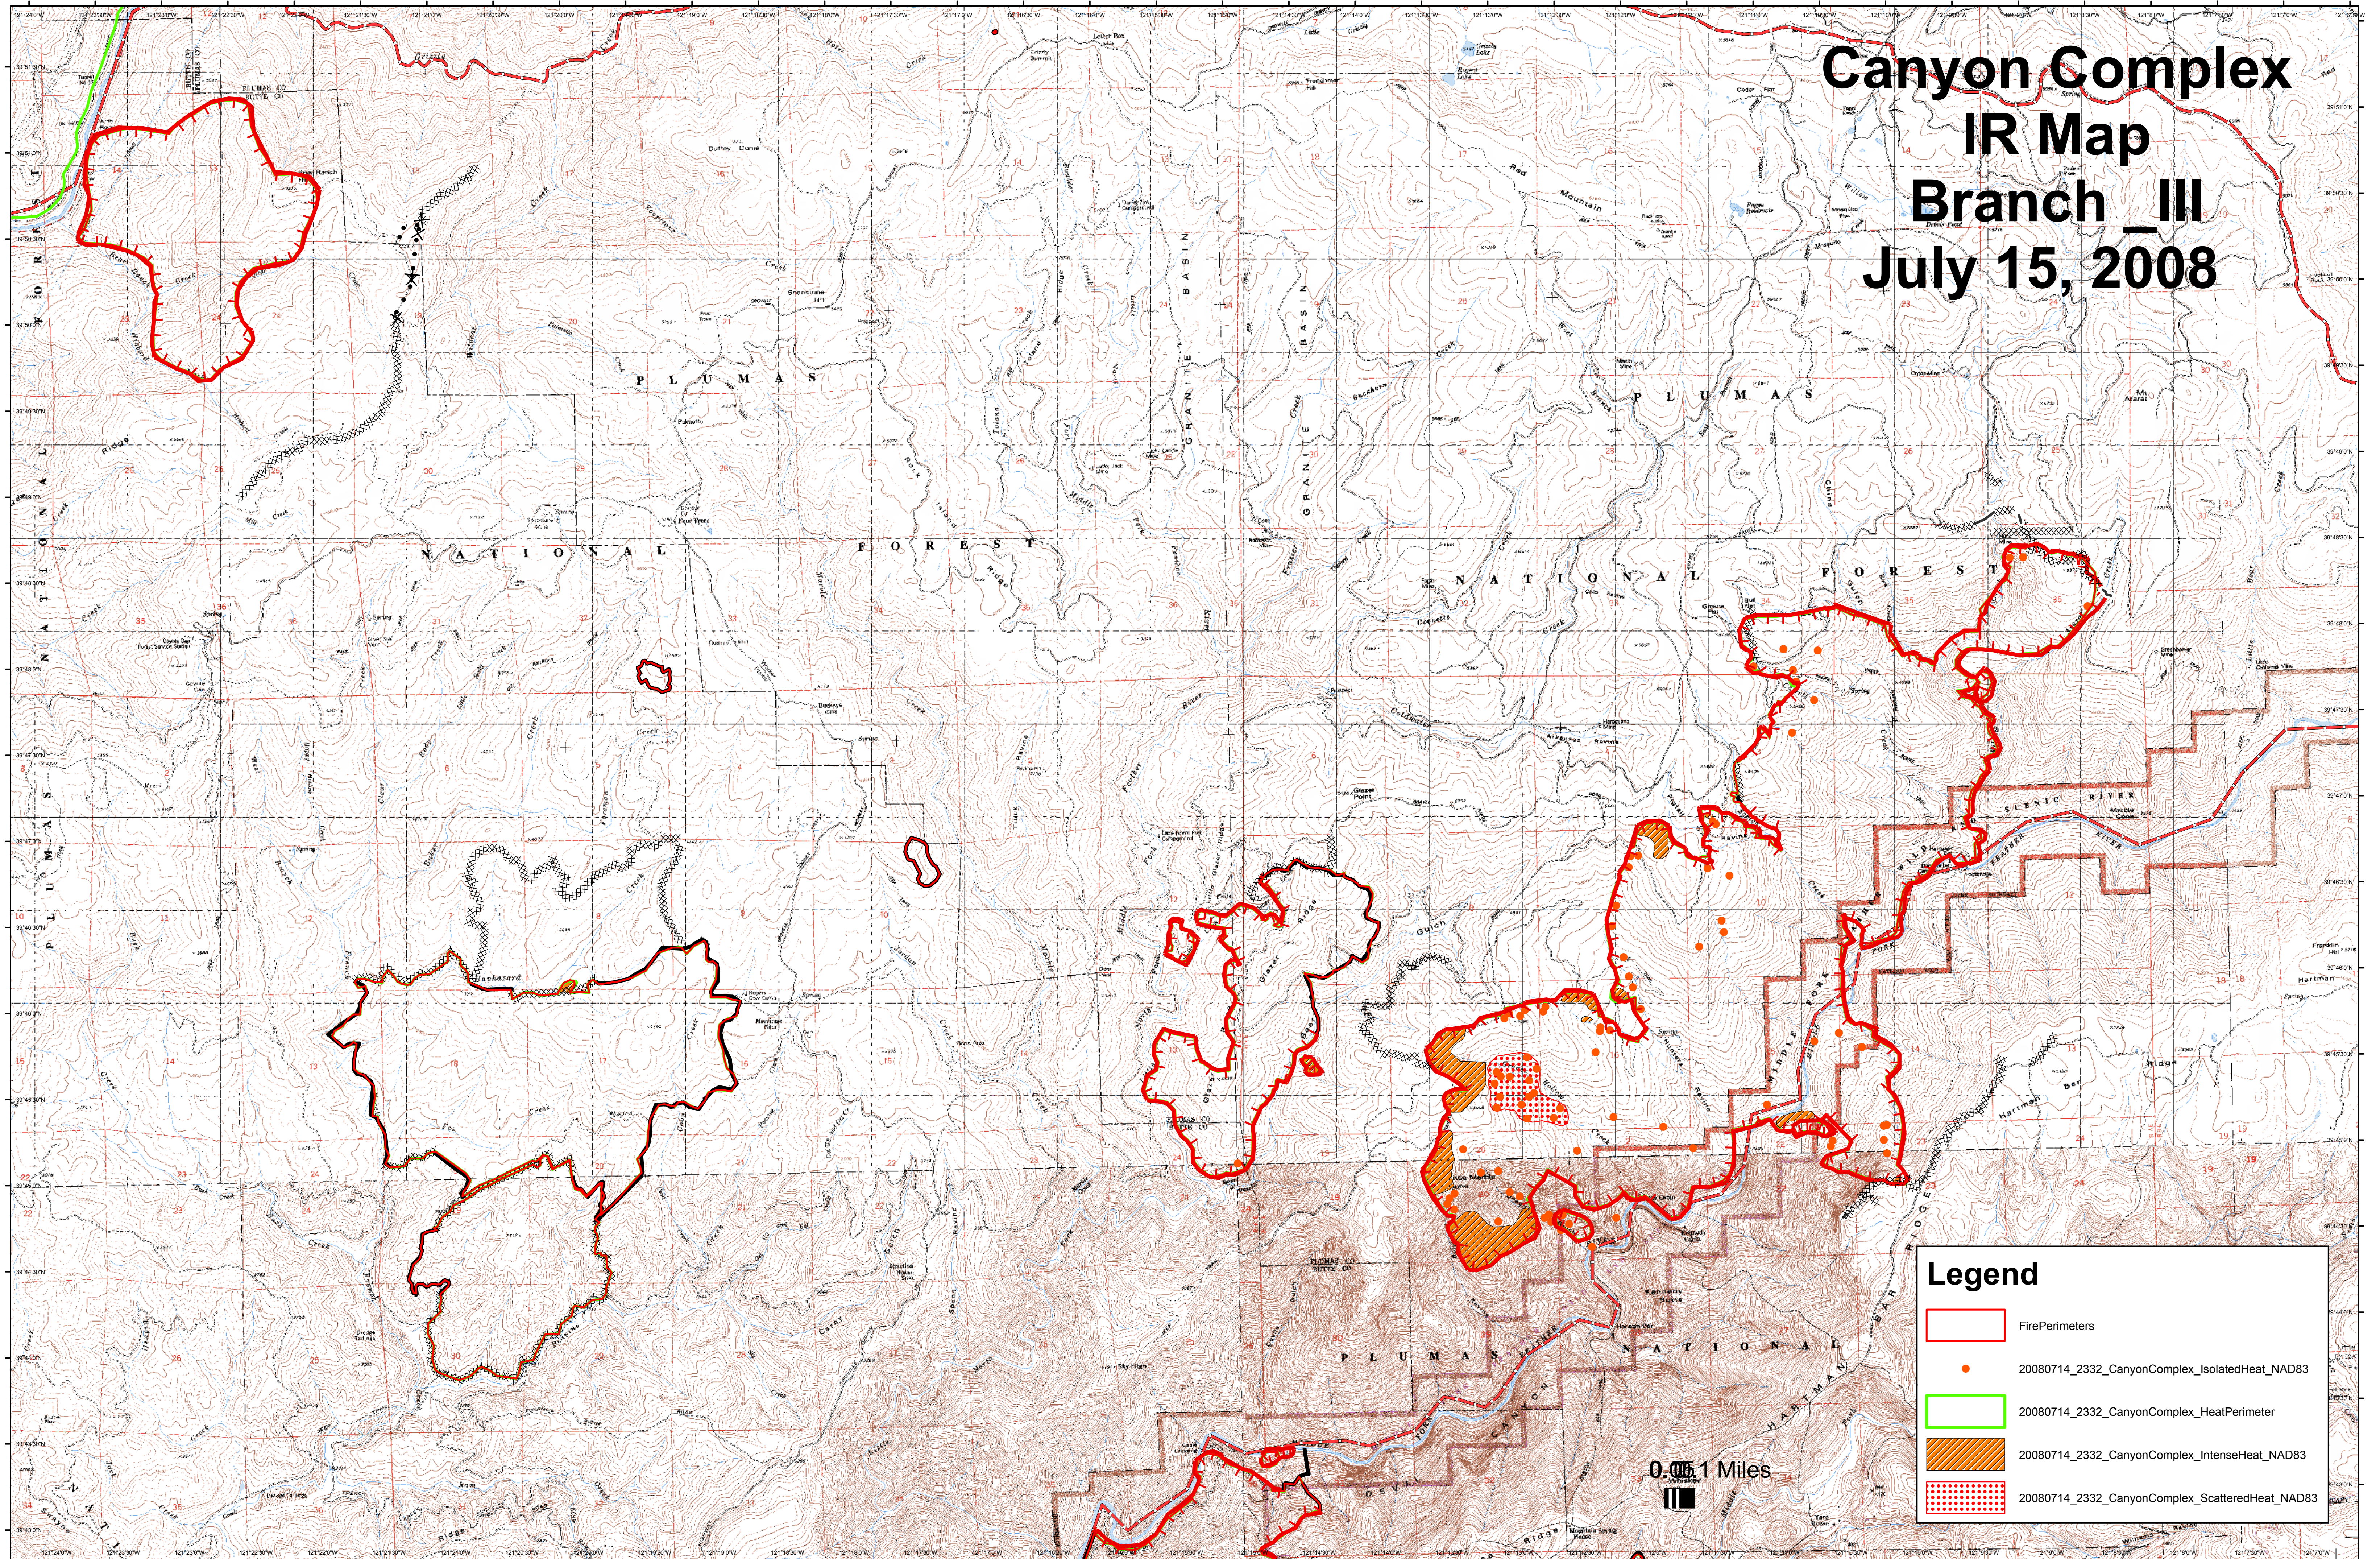

Canyon Complex IR Map Branch III July 15, 2008

Legend

-  FirePerimeters
-  20080714_2332_CanyonComplex_IsolatedHeat_NAD83
-  20080714_2332_CanyonComplex_HeatPerimeter
-  20080714_2332_CanyonComplex_IntenseHeat_NAD83
-  20080714_2332_CanyonComplex_ScatteredHeat_NAD83