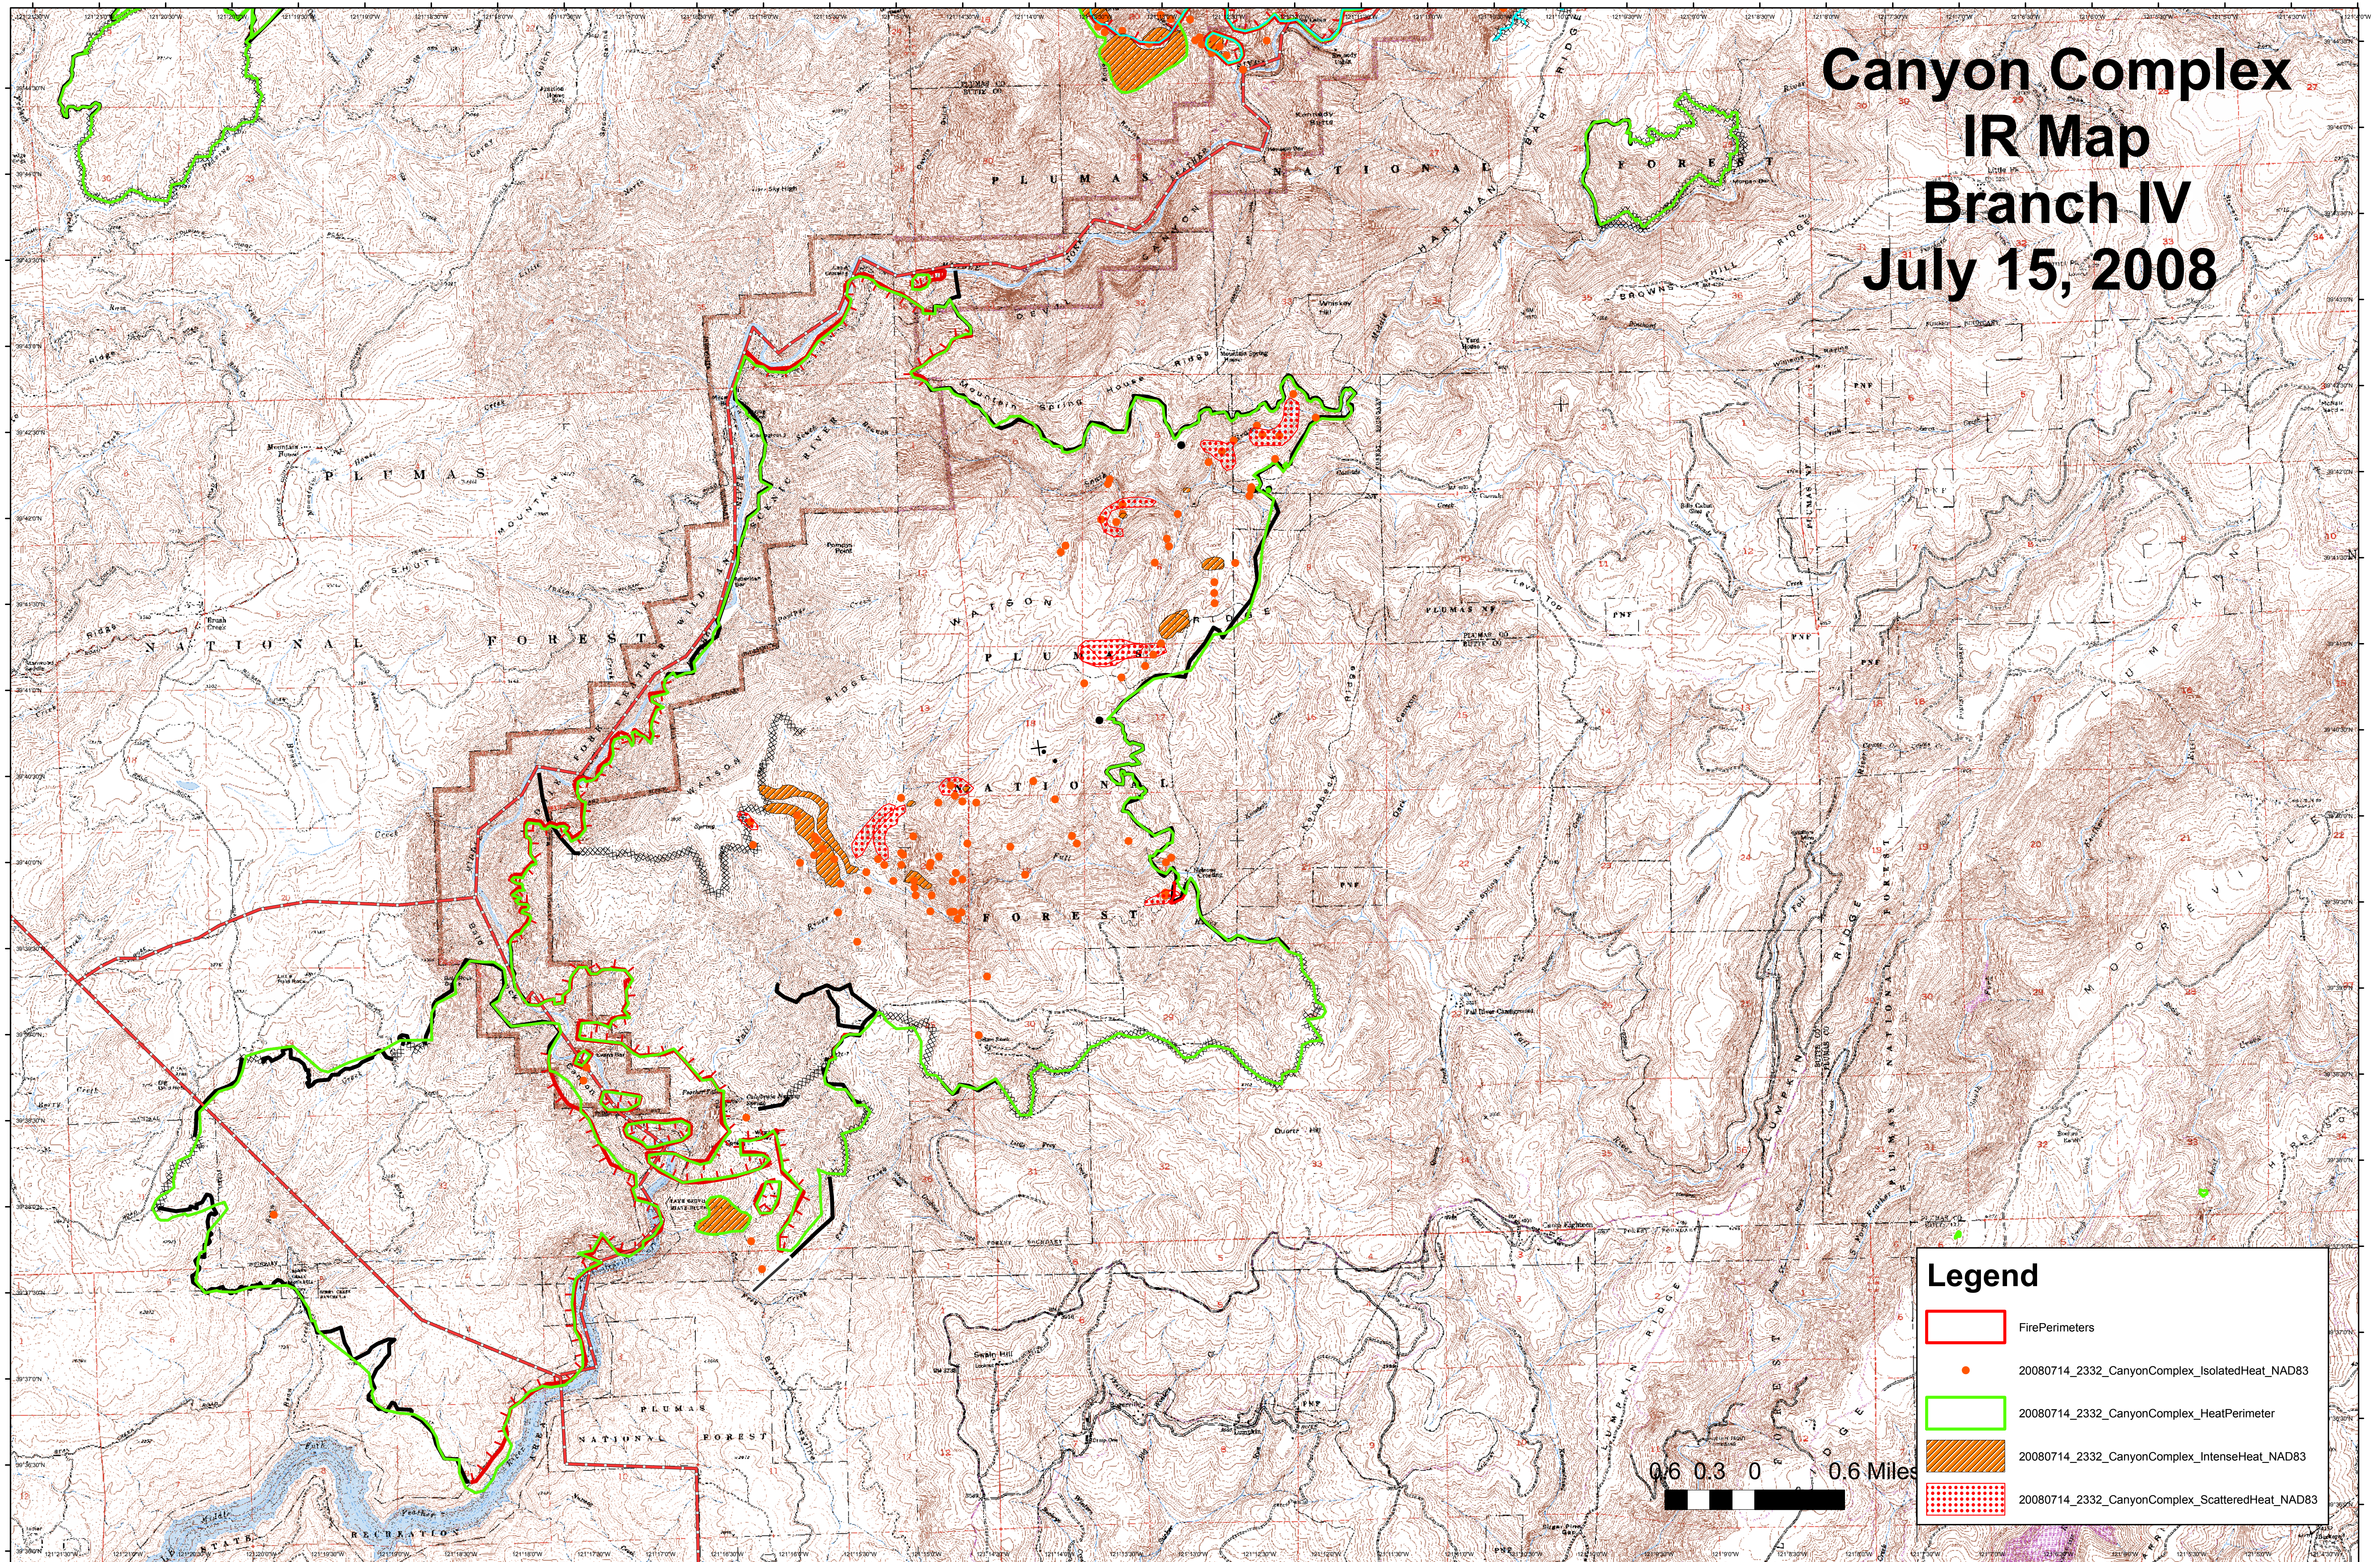

Canyon Complex IR Map Branch IV July 15, 2008

Legend

-  FirePerimeters
-  20080714_2332_CanyonComplex_IsolatedHeat_NAD83
-  20080714_2332_CanyonComplex_HeatPerimeter
-  20080714_2332_CanyonComplex_IntenseHeat_NAD83
-  20080714_2332_CanyonComplex_ScatteredHeat_NAD83