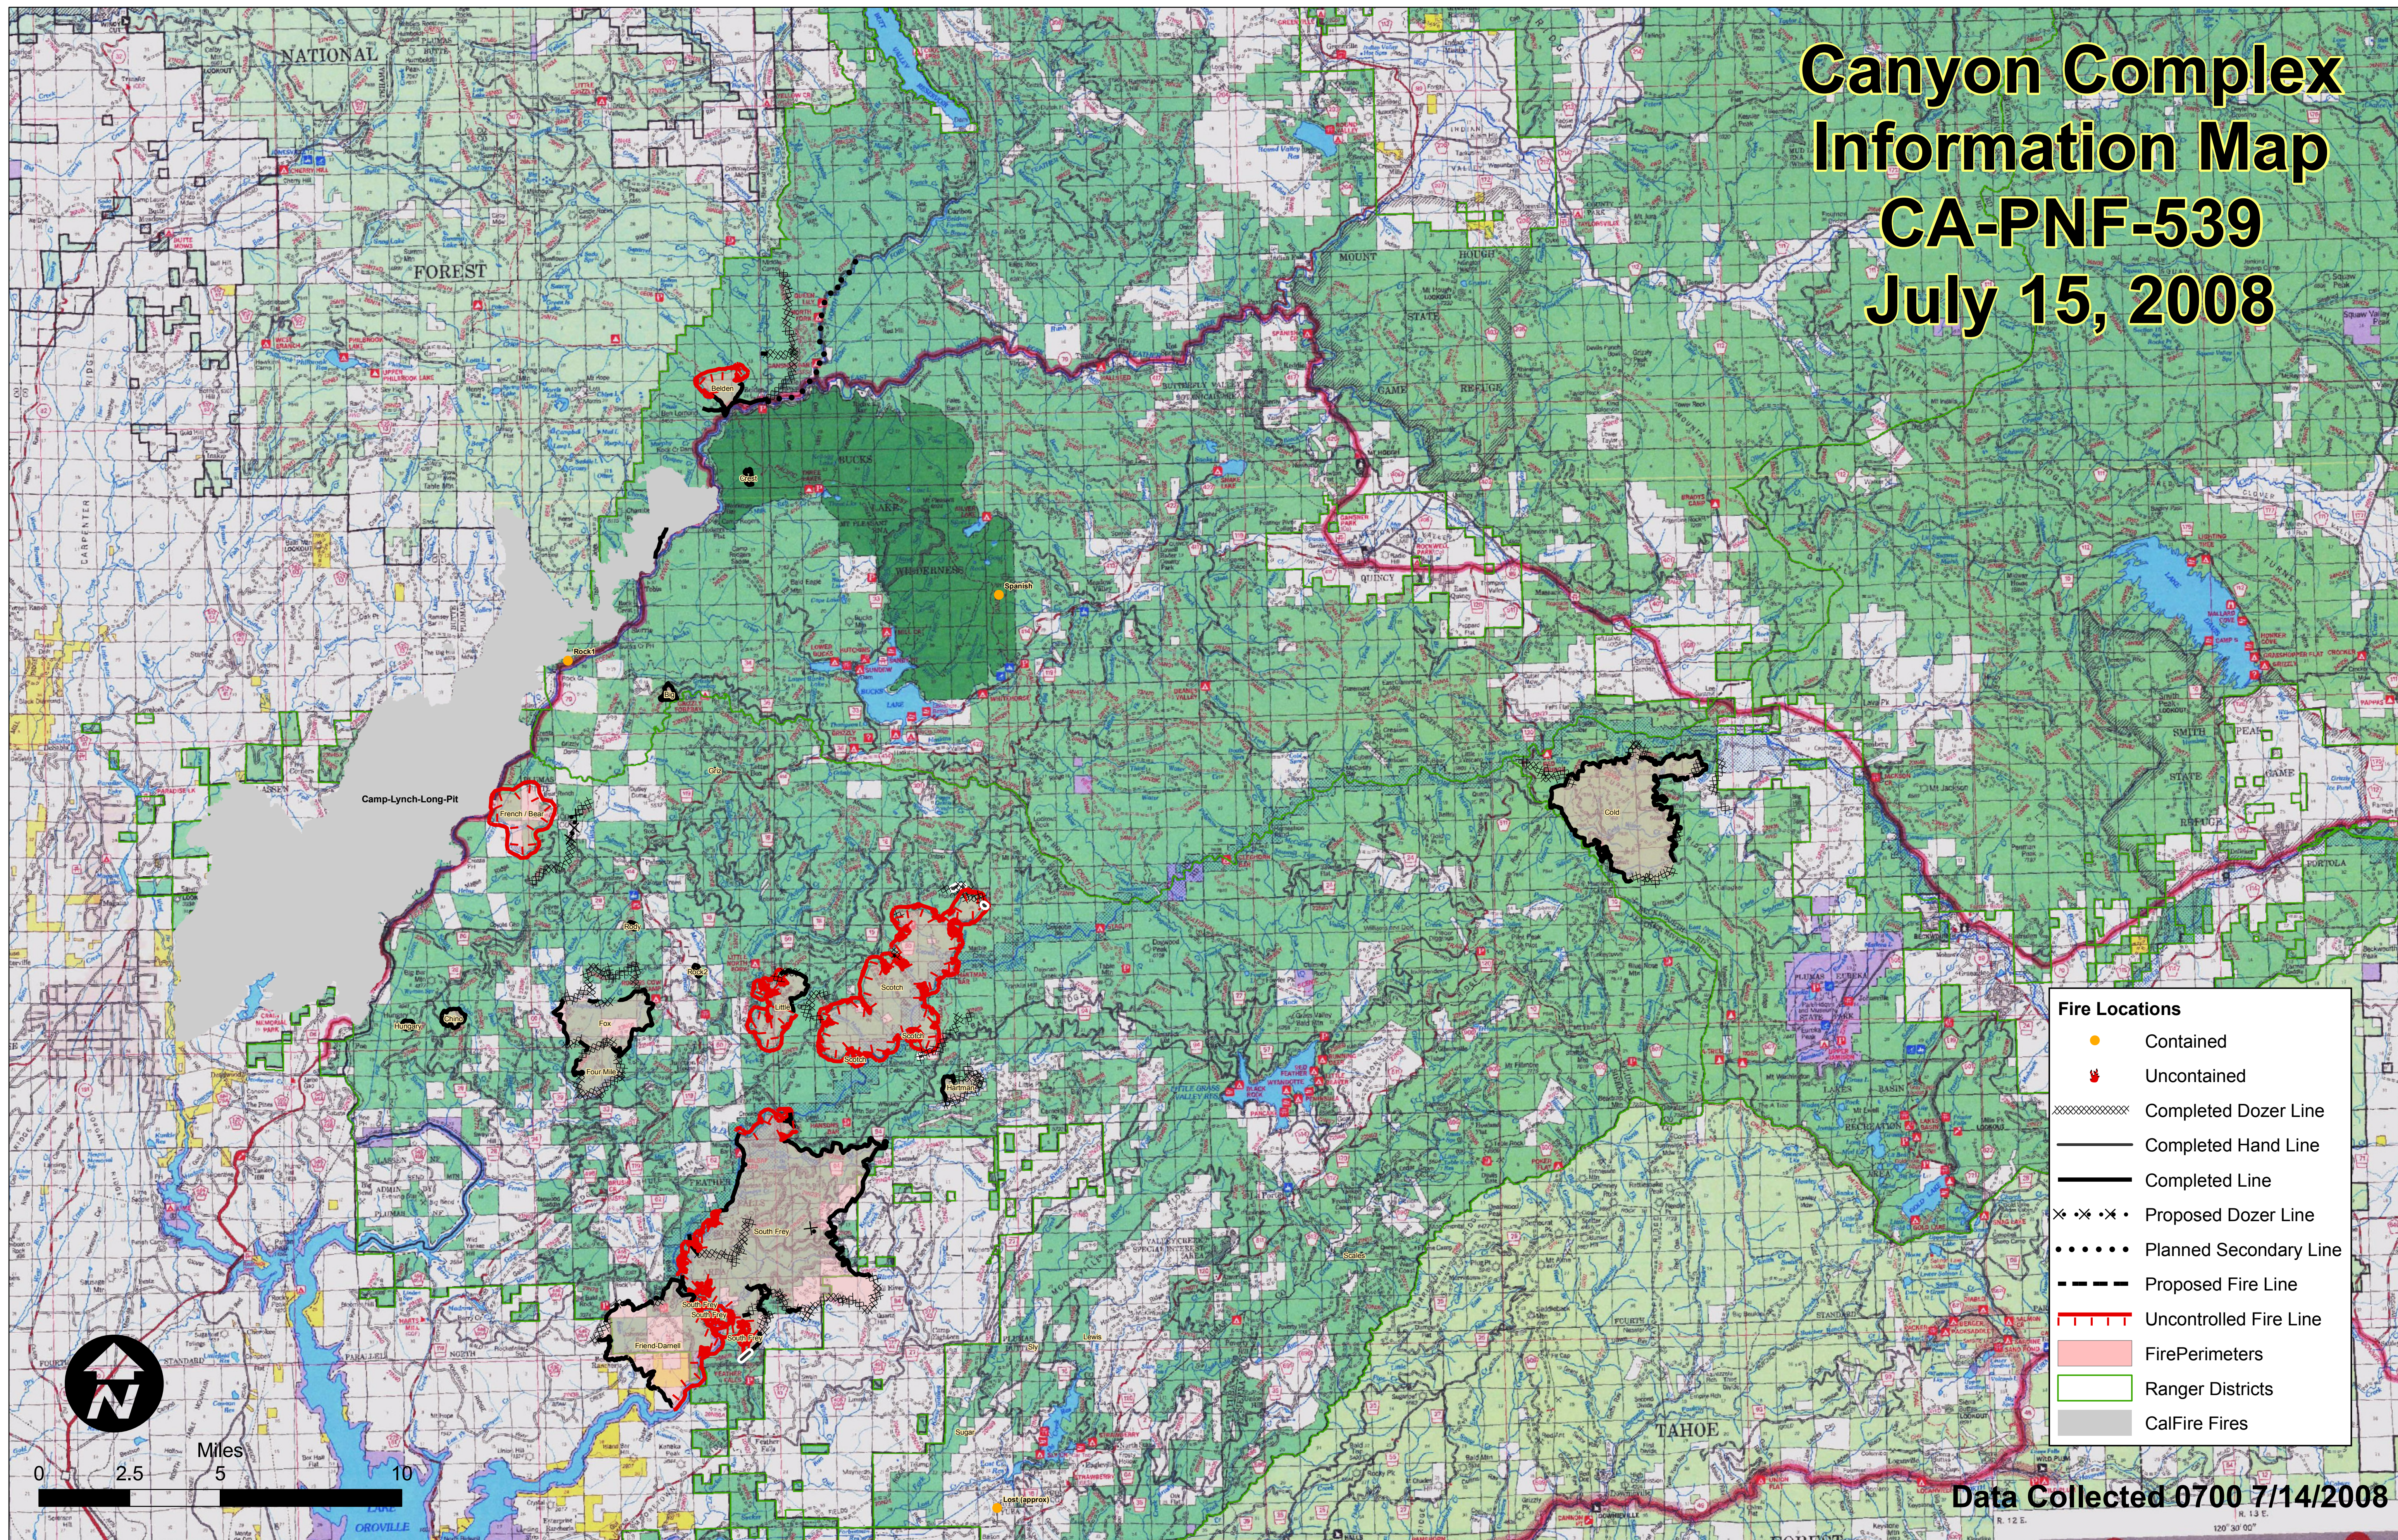

Canyon Complex Information Map CA-PNF-539 July 15, 2008

Data Collected 0700 7/14/2008