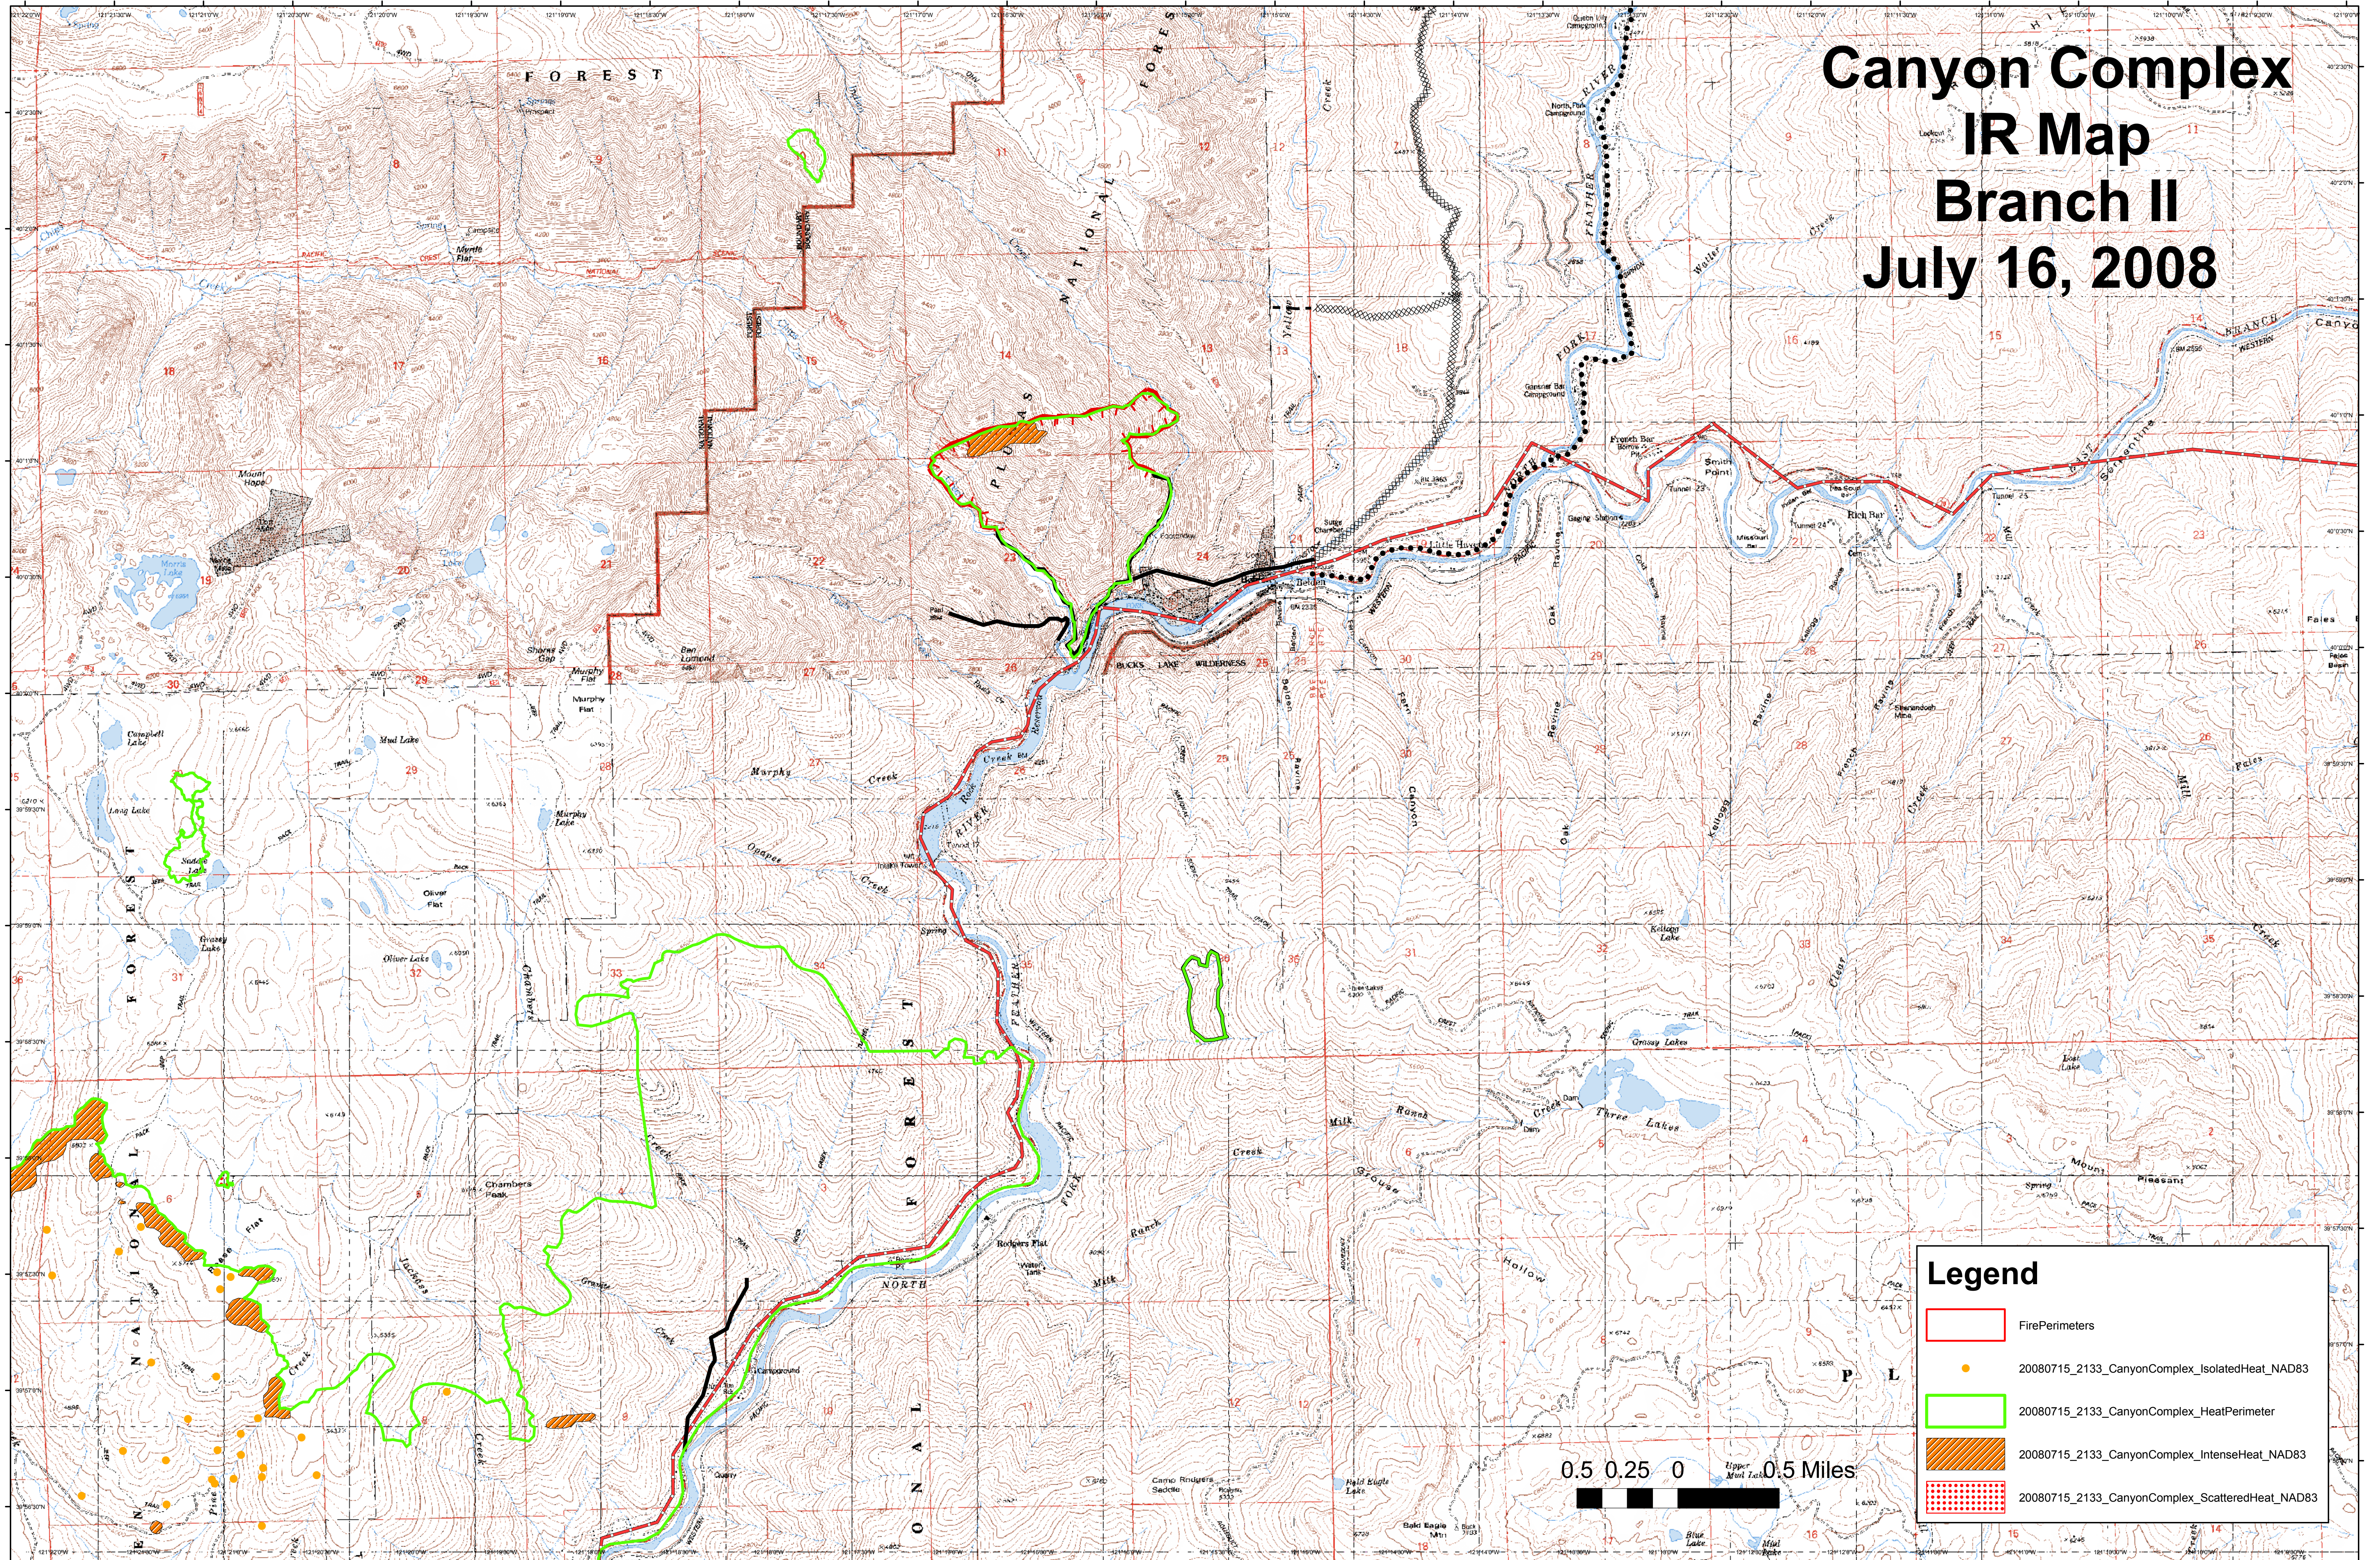

Canyon Complex IR Map Branch II July 16, 2008

Legend

- Fire Perimeters
- 20080715_2133_CanyonComplex_IsolatedHeat_NAD83
- 20080715_2133_CanyonComplex_HeatPerimeter
- 20080715_2133_CanyonComplex_IntenseHeat_NAD83
- 20080715_2133_CanyonComplex_ScatteredHeat_NAD83