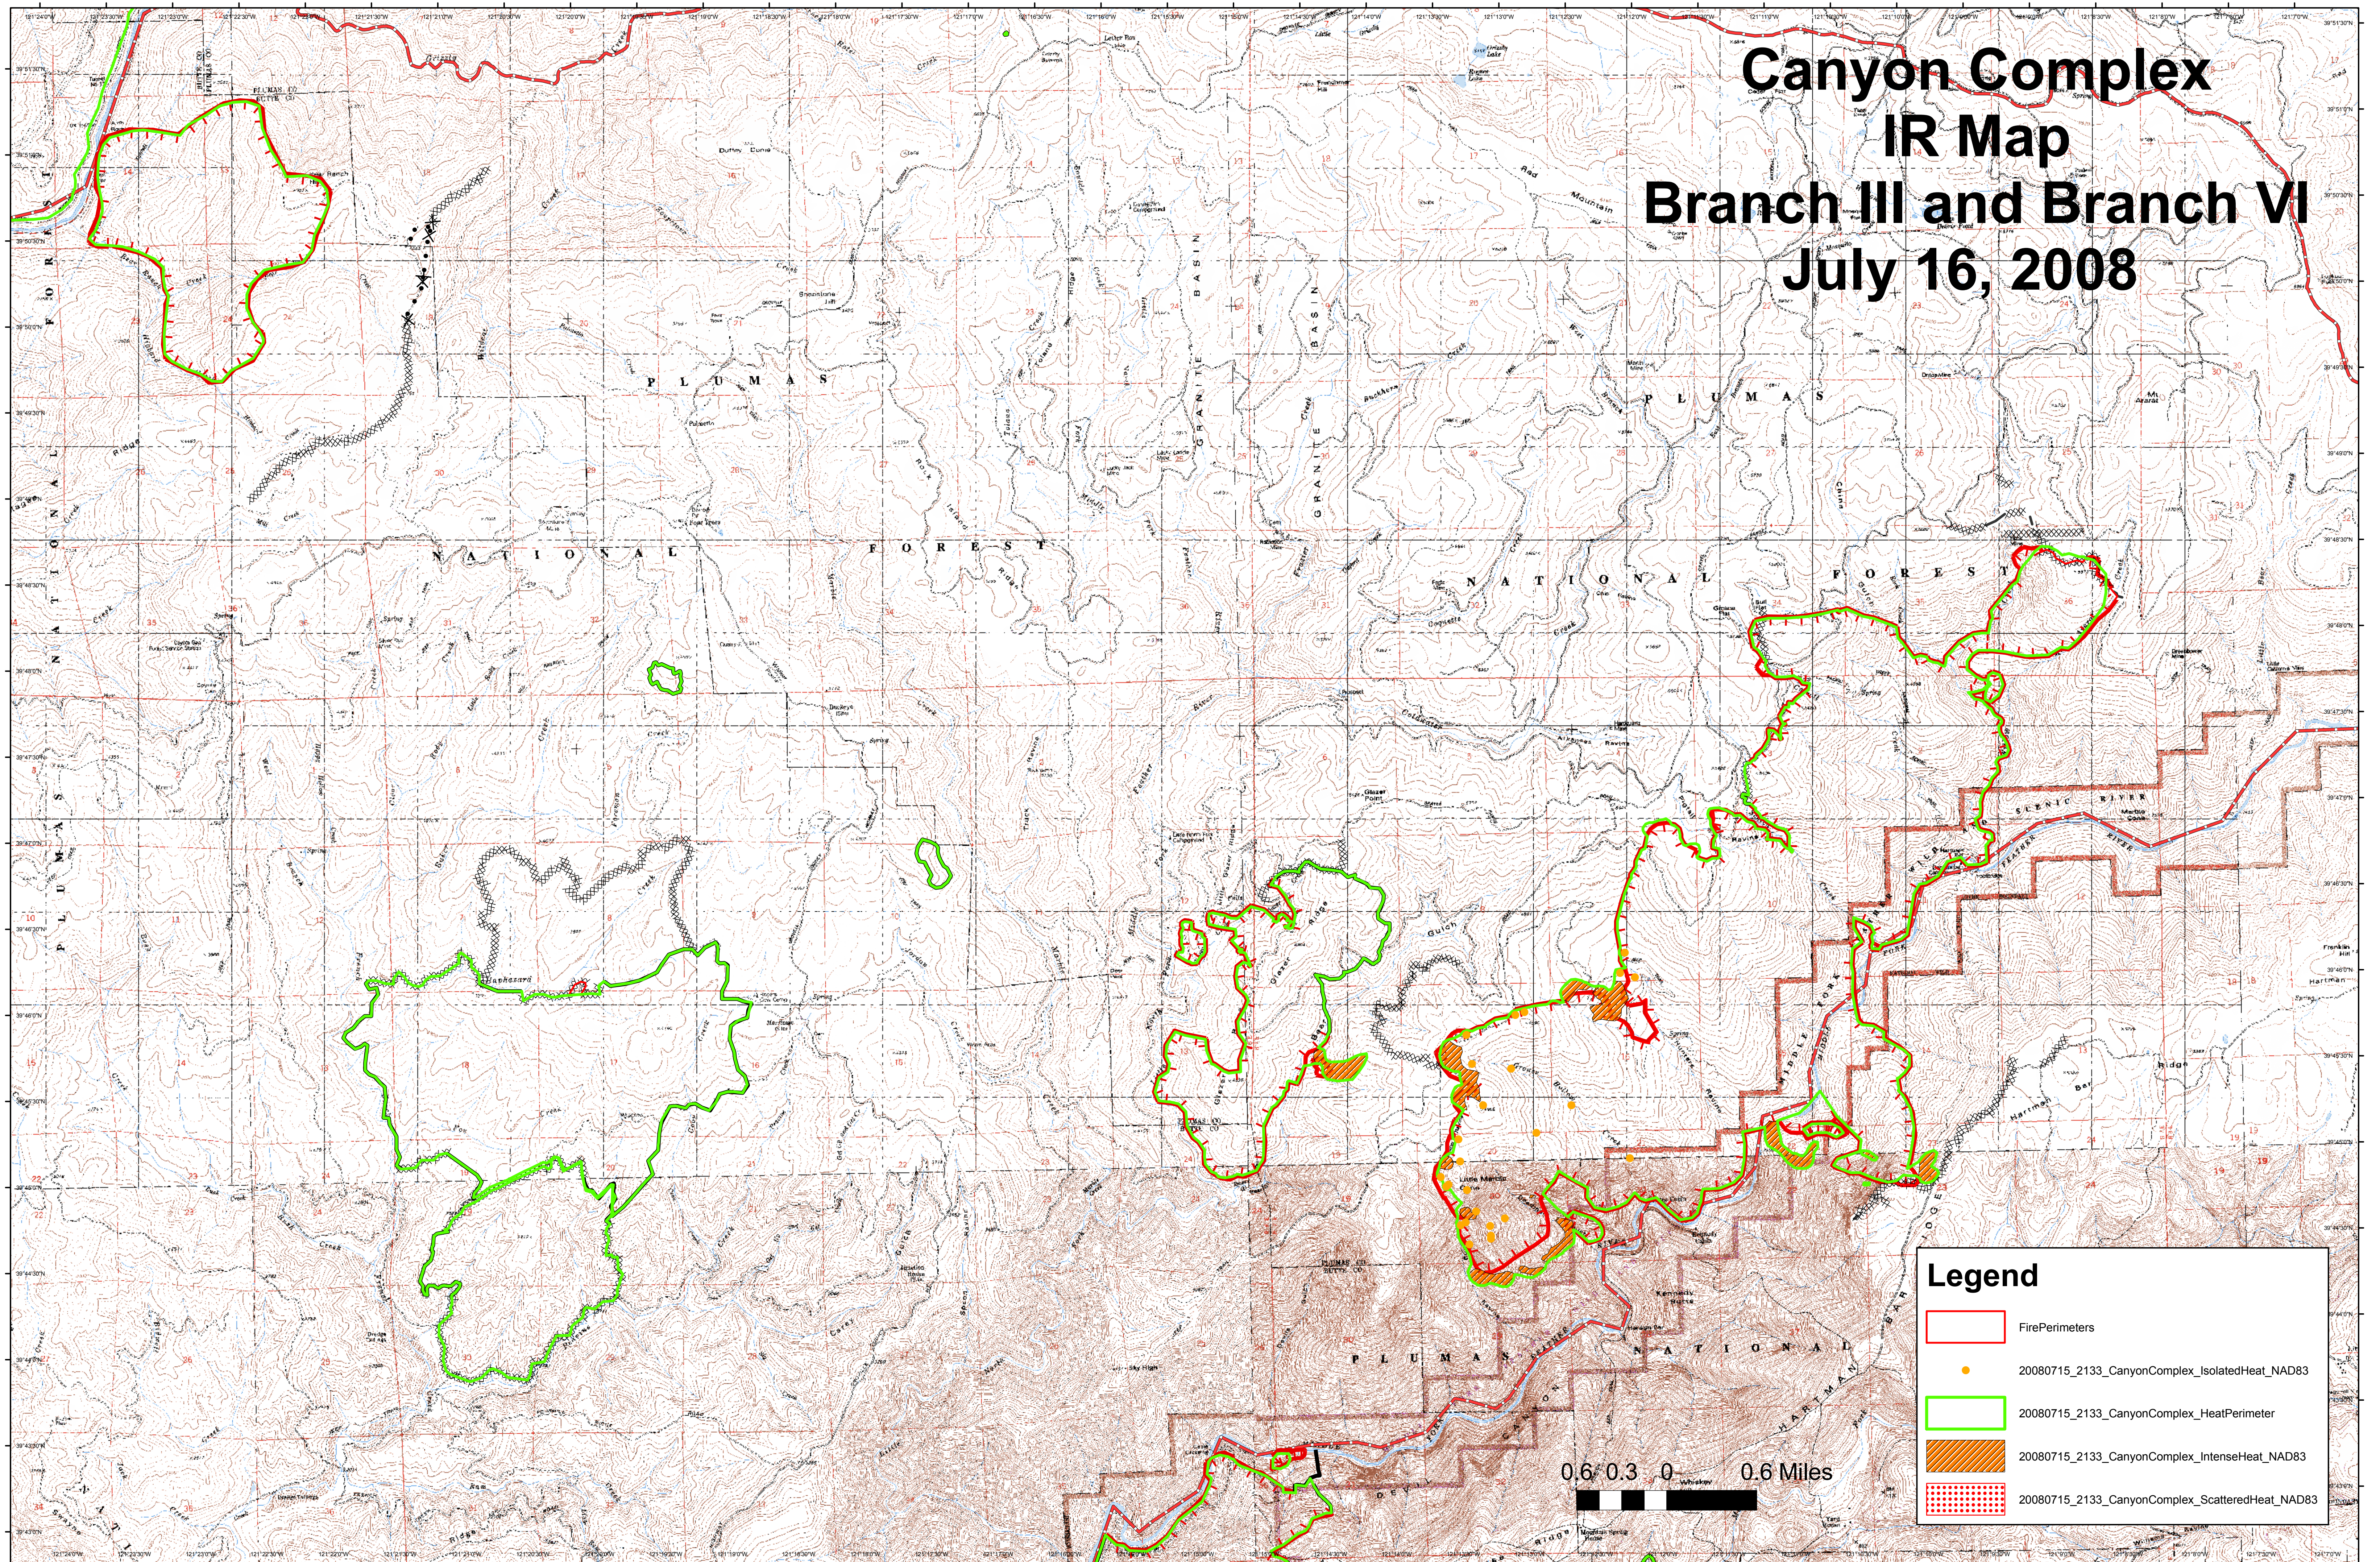

# Canyon Complex IR Map Branch III and Branch VI July 16, 2008

**Legend**

- Fire Perimeters
- 20080715\_2133\_CanyonComplex\_IsolatedHeat\_NAD83
- 20080715\_2133\_CanyonComplex\_HeatPerimeter
- 20080715\_2133\_CanyonComplex\_IntenseHeat\_NAD83
- 20080715\_2133\_CanyonComplex\_ScatteredHeat\_NAD83