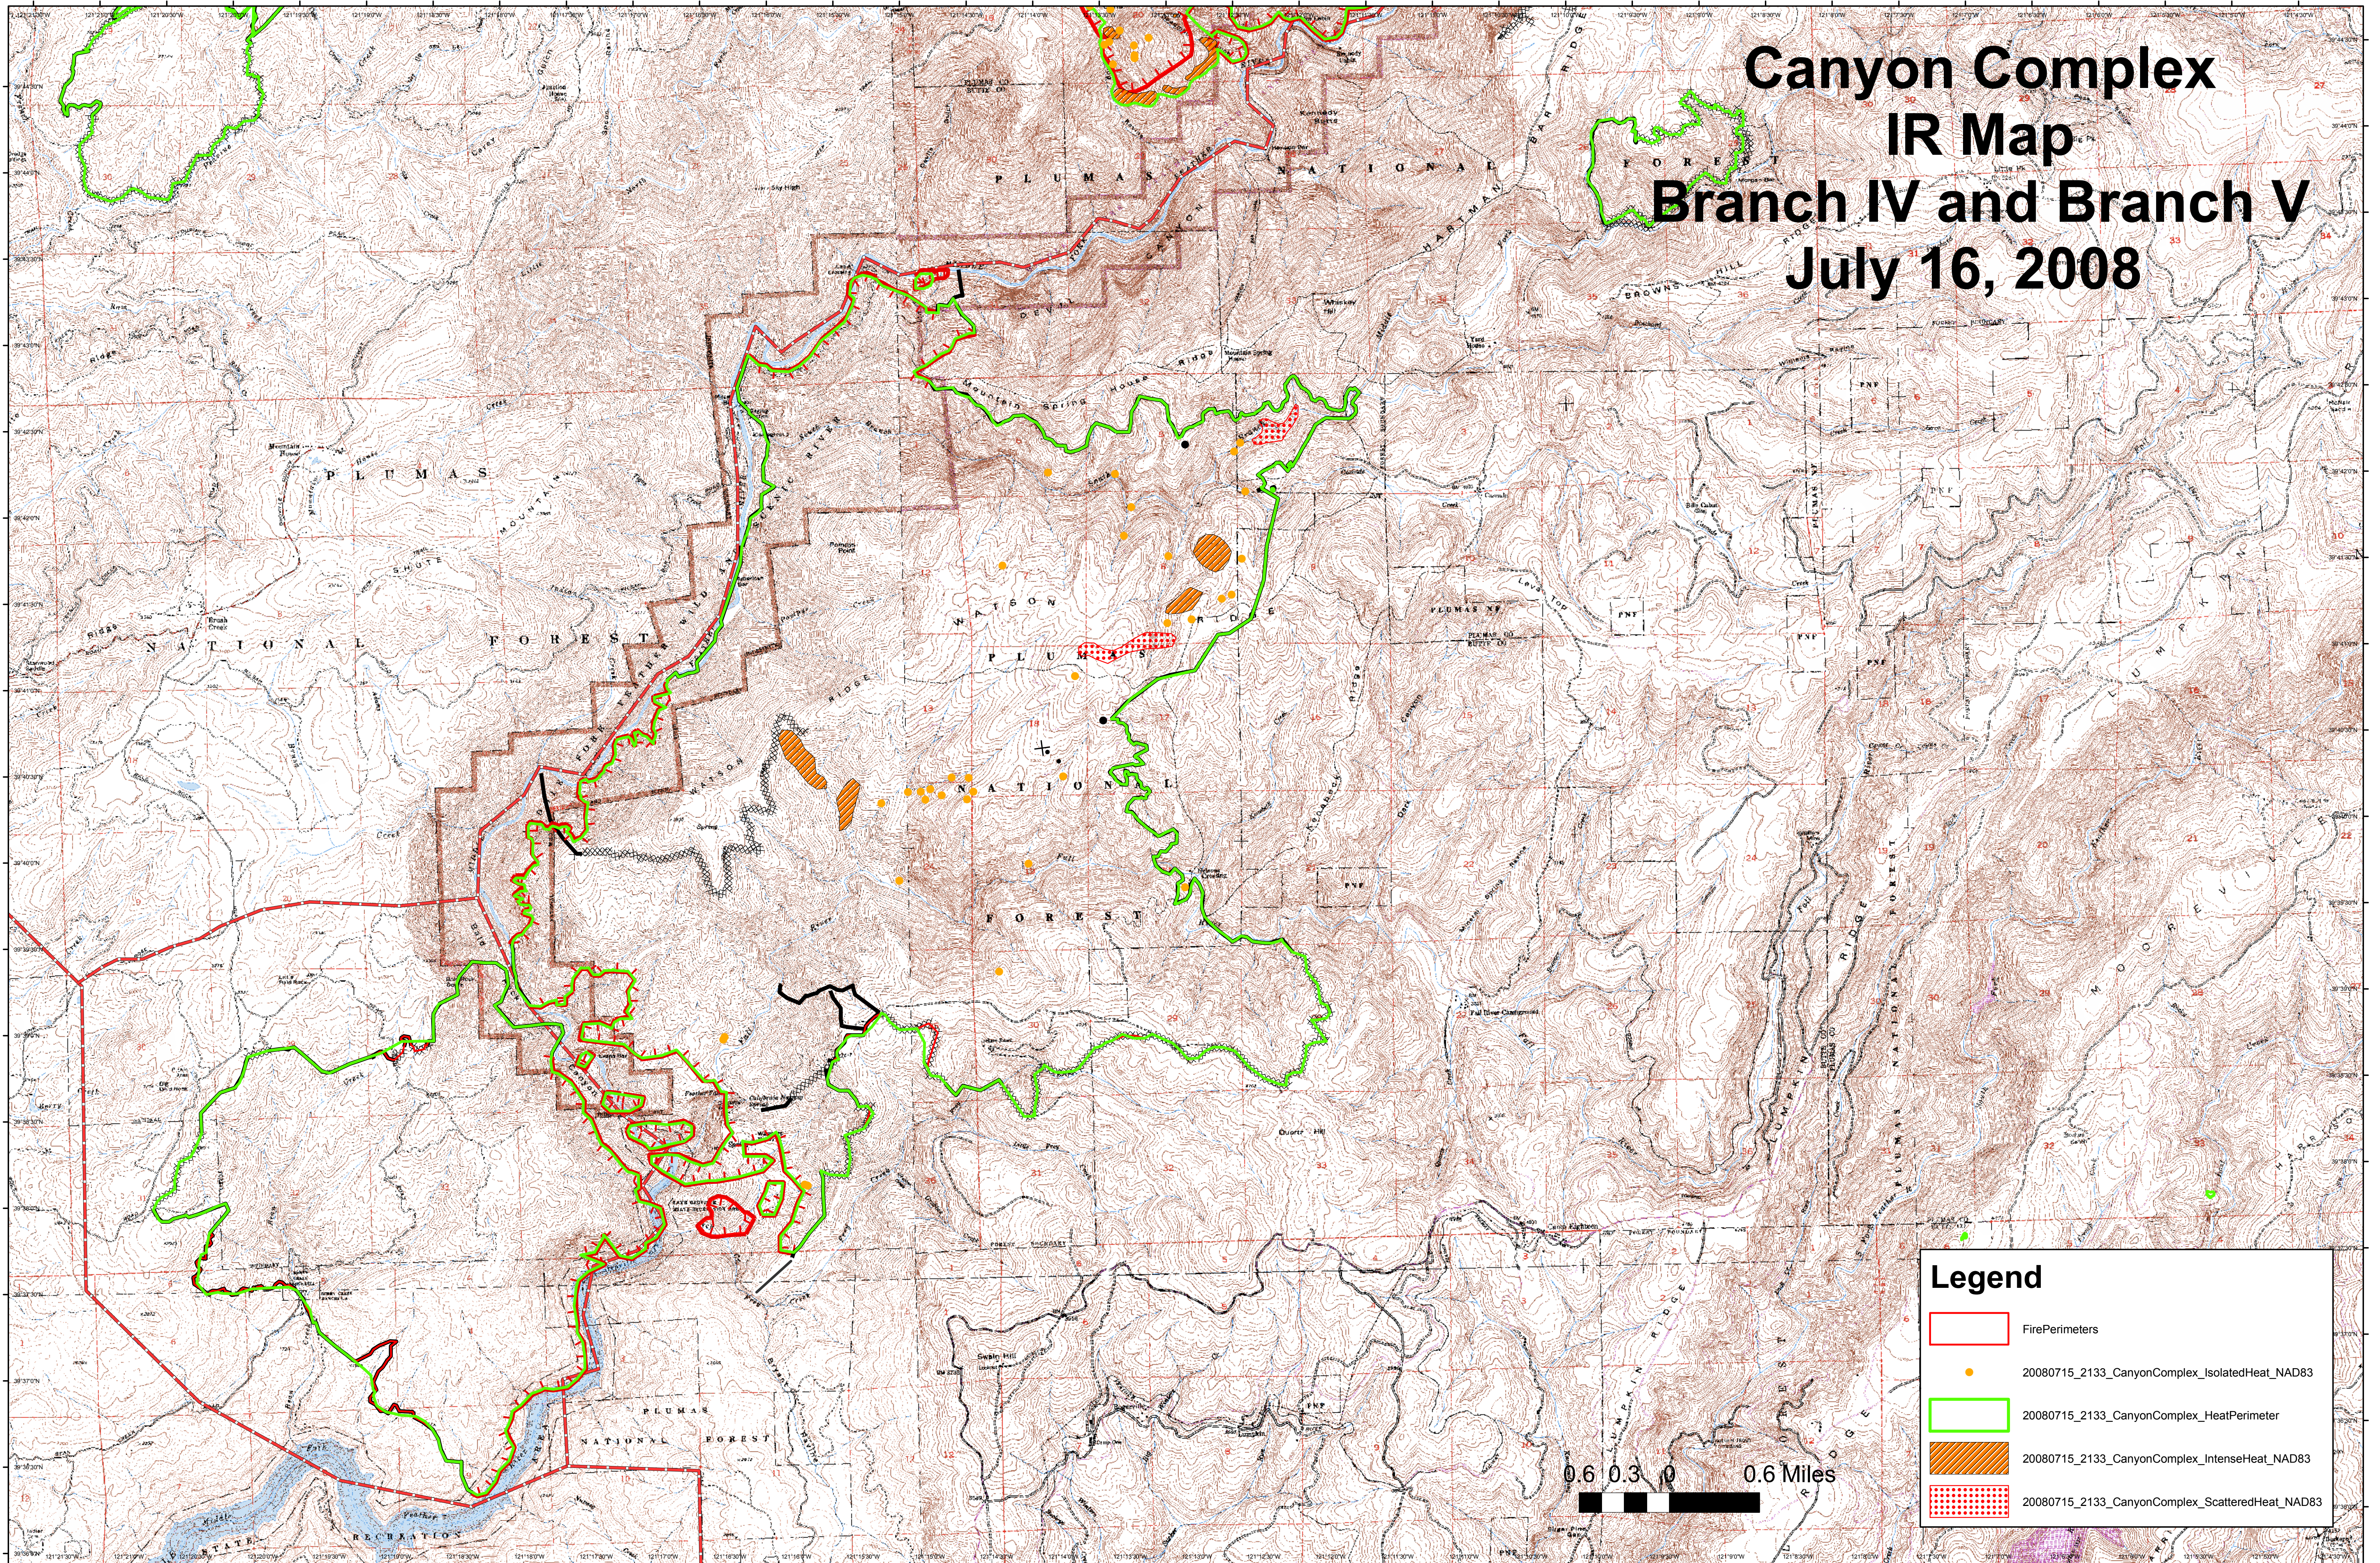

Canyon Complex IR Map Branch IV and Branch V July 16, 2008

Legend

-  FirePerimeters
-  20080715_2133_CanyonComplex_IsolatedHeat_NAD83
-  20080715_2133_CanyonComplex_HeatPerimeter
-  20080715_2133_CanyonComplex_IntenseHeat_NAD83
-  20080715_2133_CanyonComplex_ScatteredHeat_NAD83

0.6 0.3 0 0.6 Miles