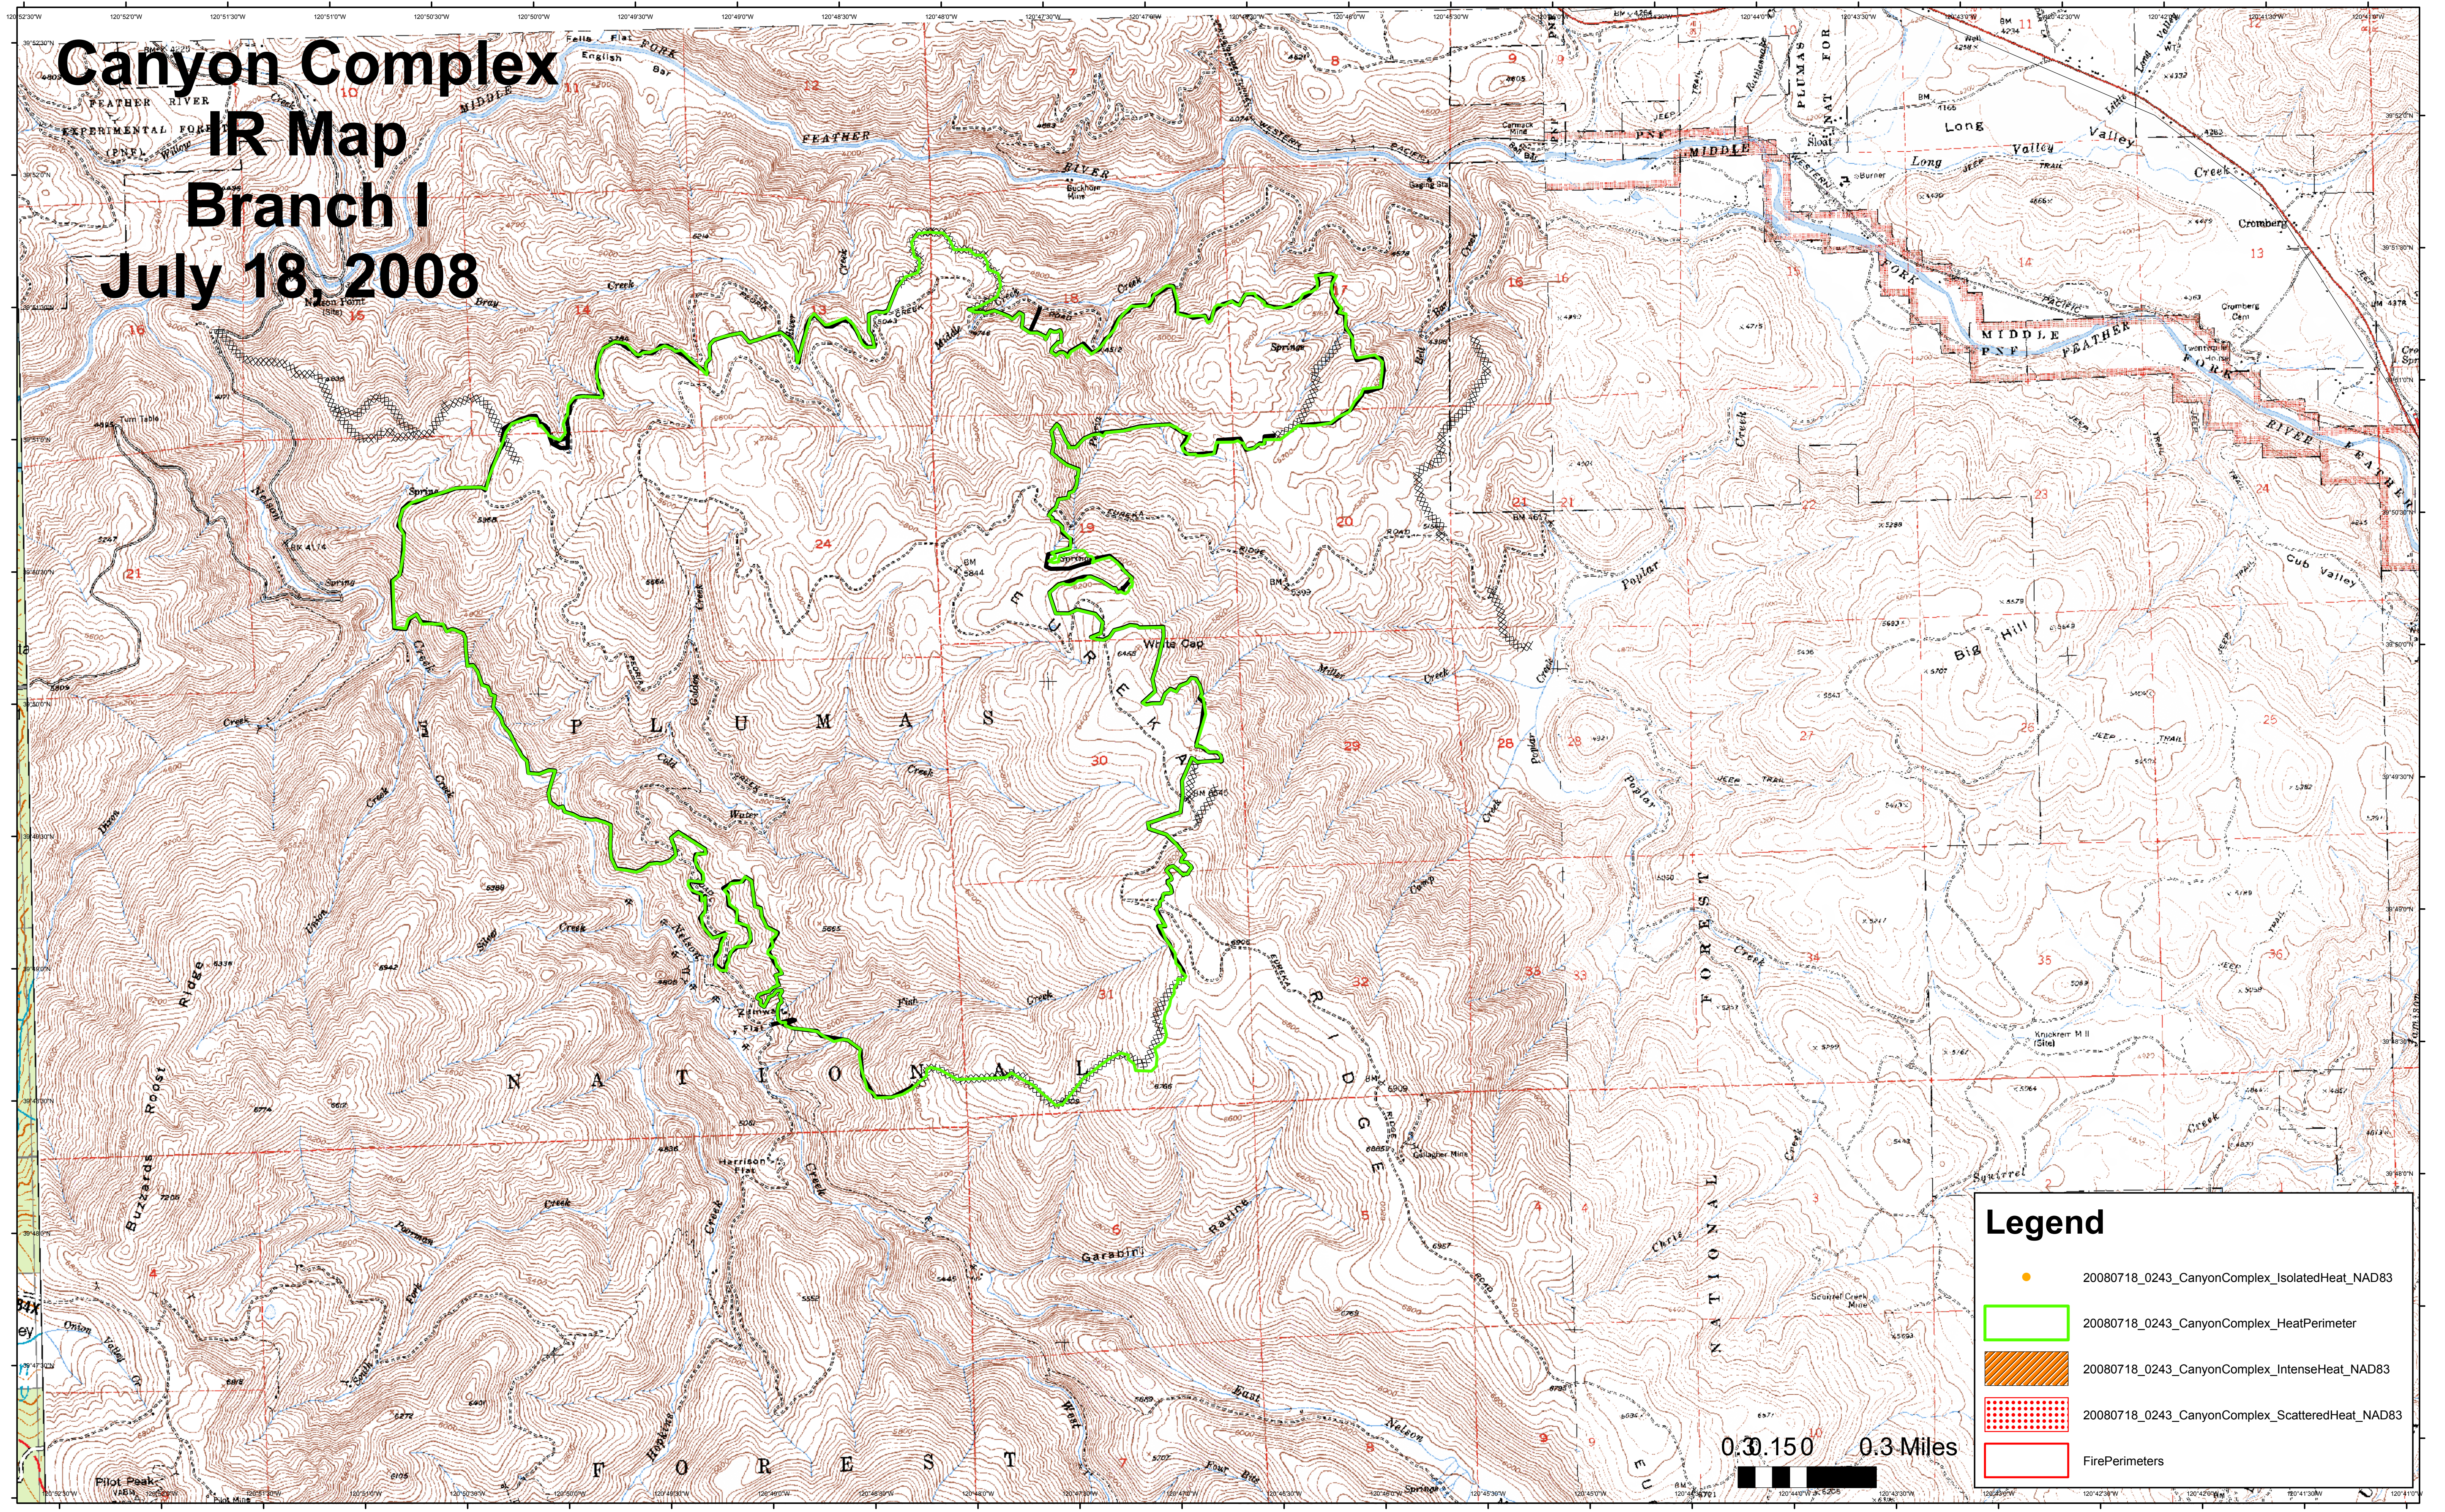

Canyon Complex IR Map Branch I July 18, 2008

Legend

- 20080718_0243_CanyonComplex_IsolatedHeat_NAD83
- ▭ 20080718_0243_CanyonComplex_HeatPerimeter
- ▨ 20080718_0243_CanyonComplex_IntenseHeat_NAD83
- ▤ 20080718_0243_CanyonComplex_ScatteredHeat_NAD83
- ▭ FirePerimeters

0.3 1.5 0.3 Miles