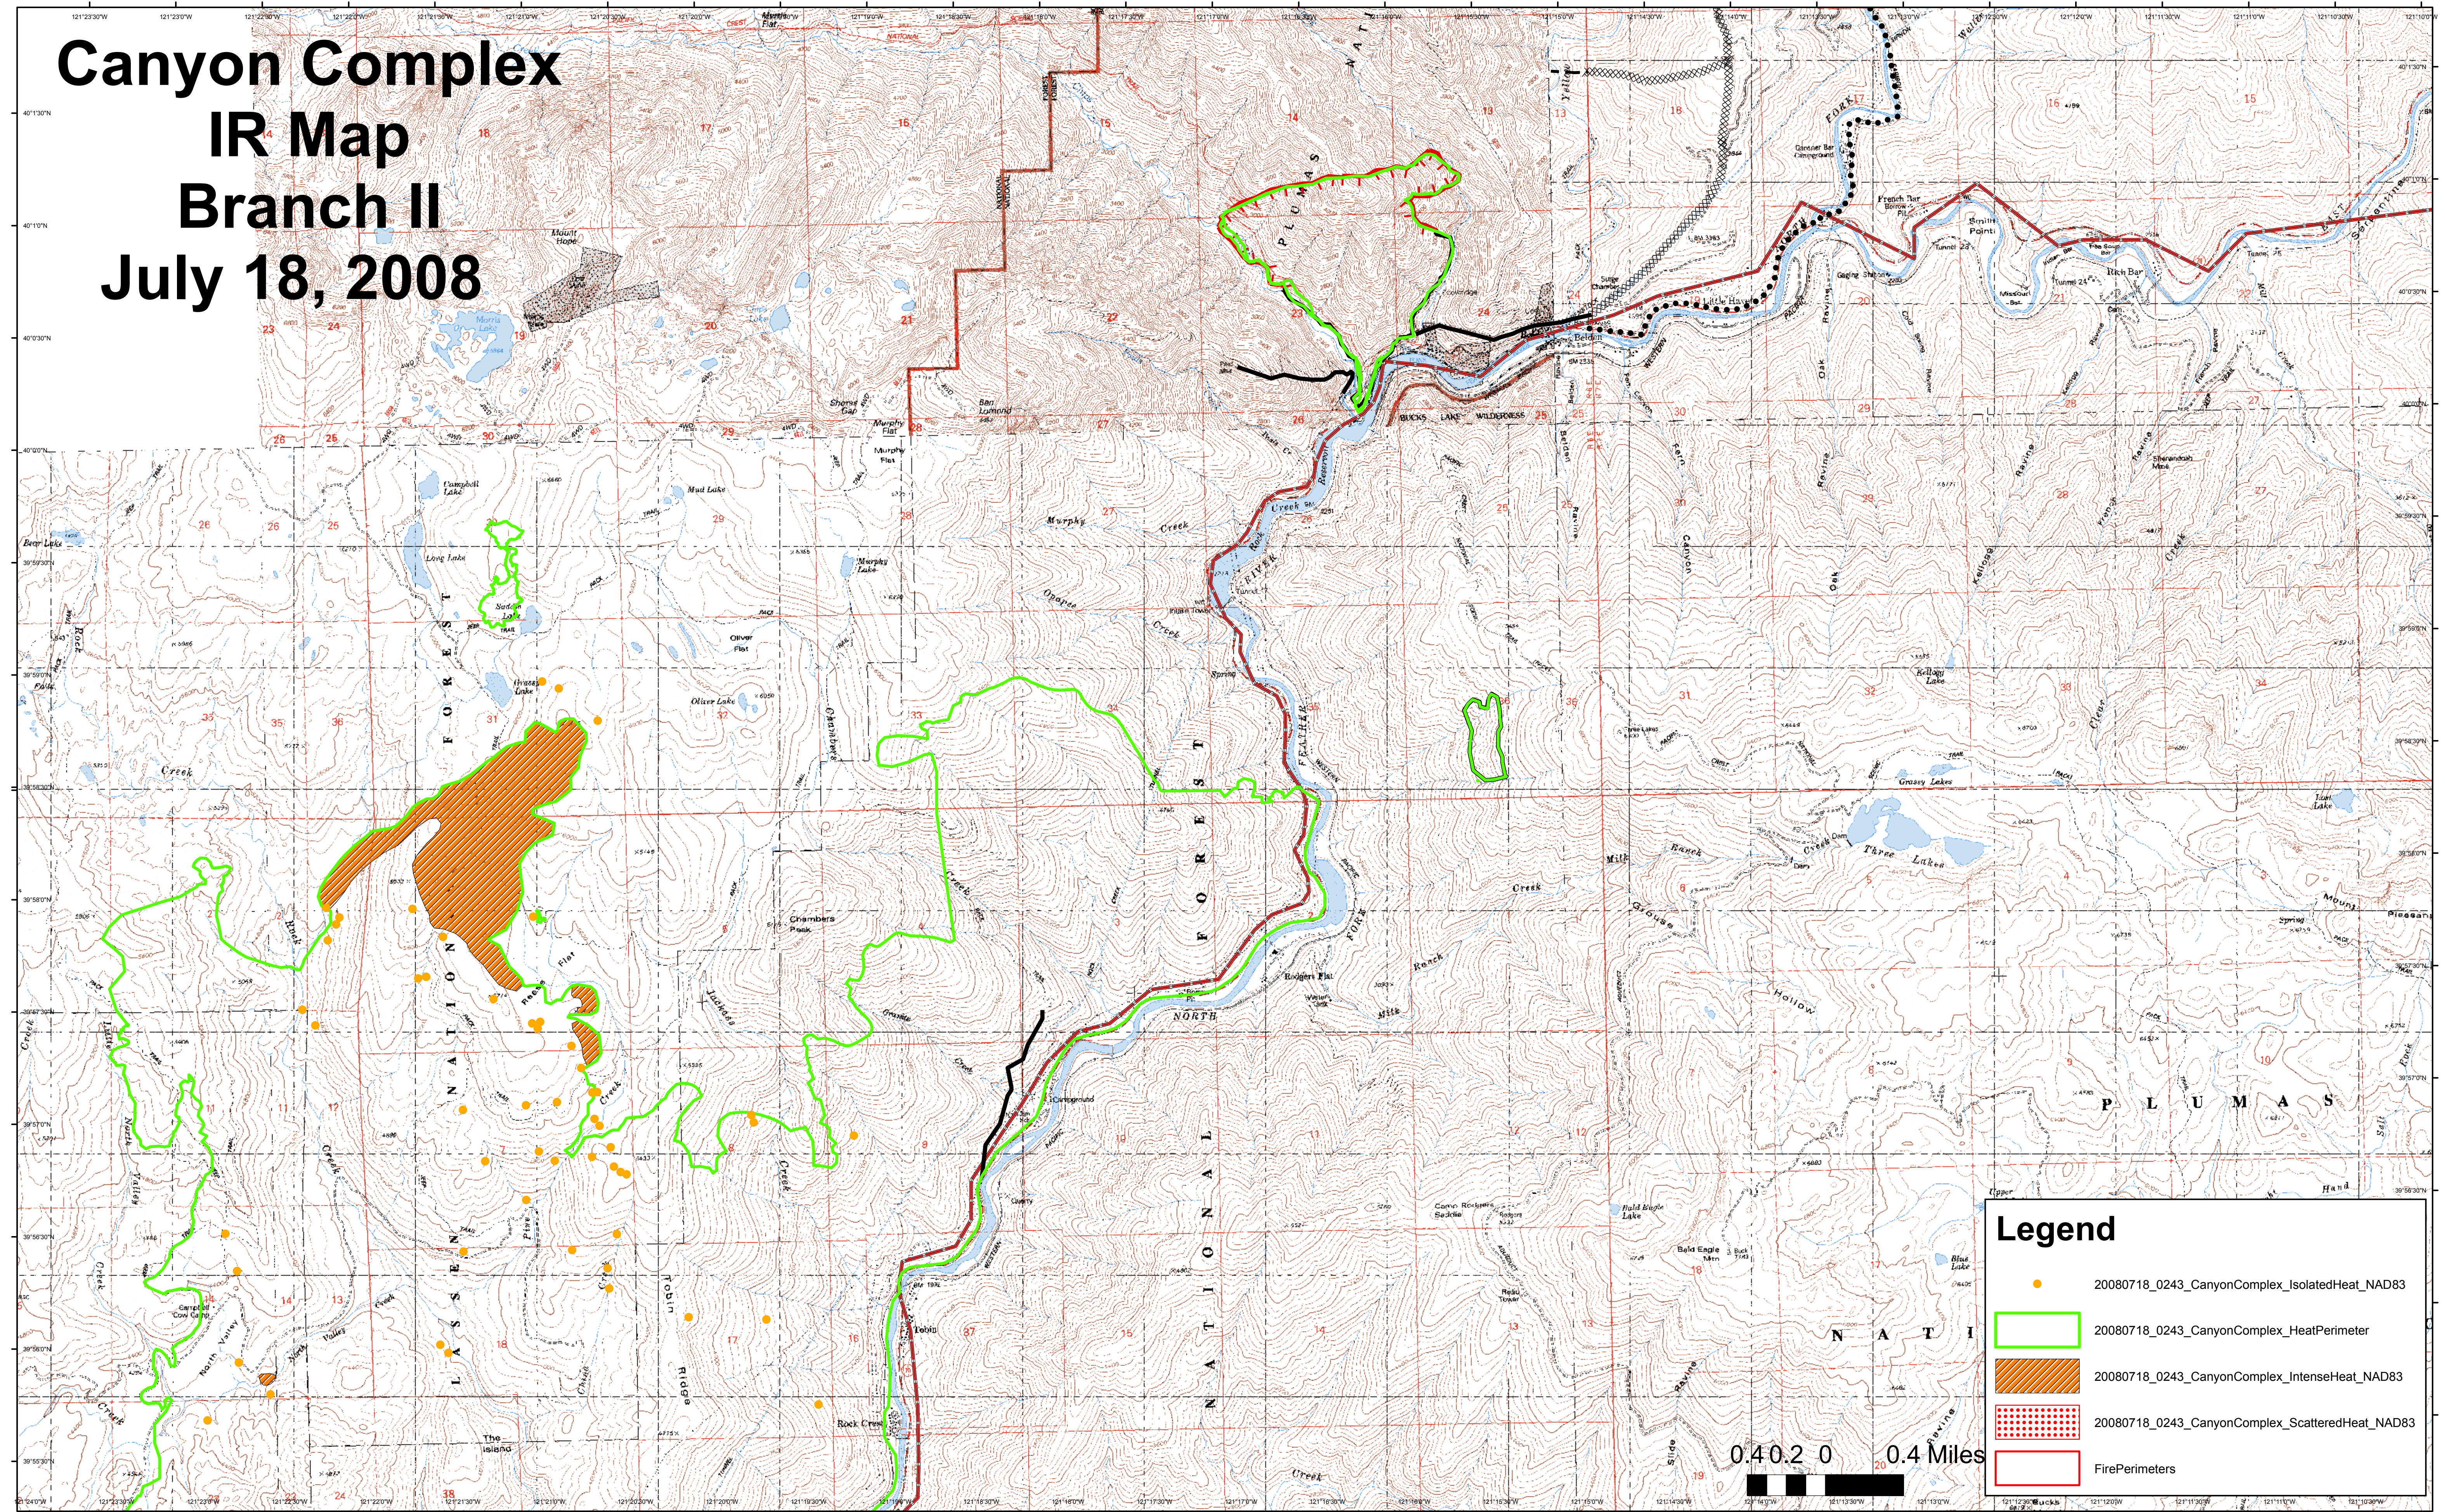

Canyon Complex IR⁴ Map Branch II July 18, 2008

Legend

- 20080718_0243_CanyonComplex_IsolatedHeat_NAD83
- ▭ 20080718_0243_CanyonComplex_HeatPerimeter
- ▨ 20080718_0243_CanyonComplex_IntenseHeat_NAD83
- ▤ 20080718_0243_CanyonComplex_ScatteredHeat_NAD83
- ▭ FirePerimeters