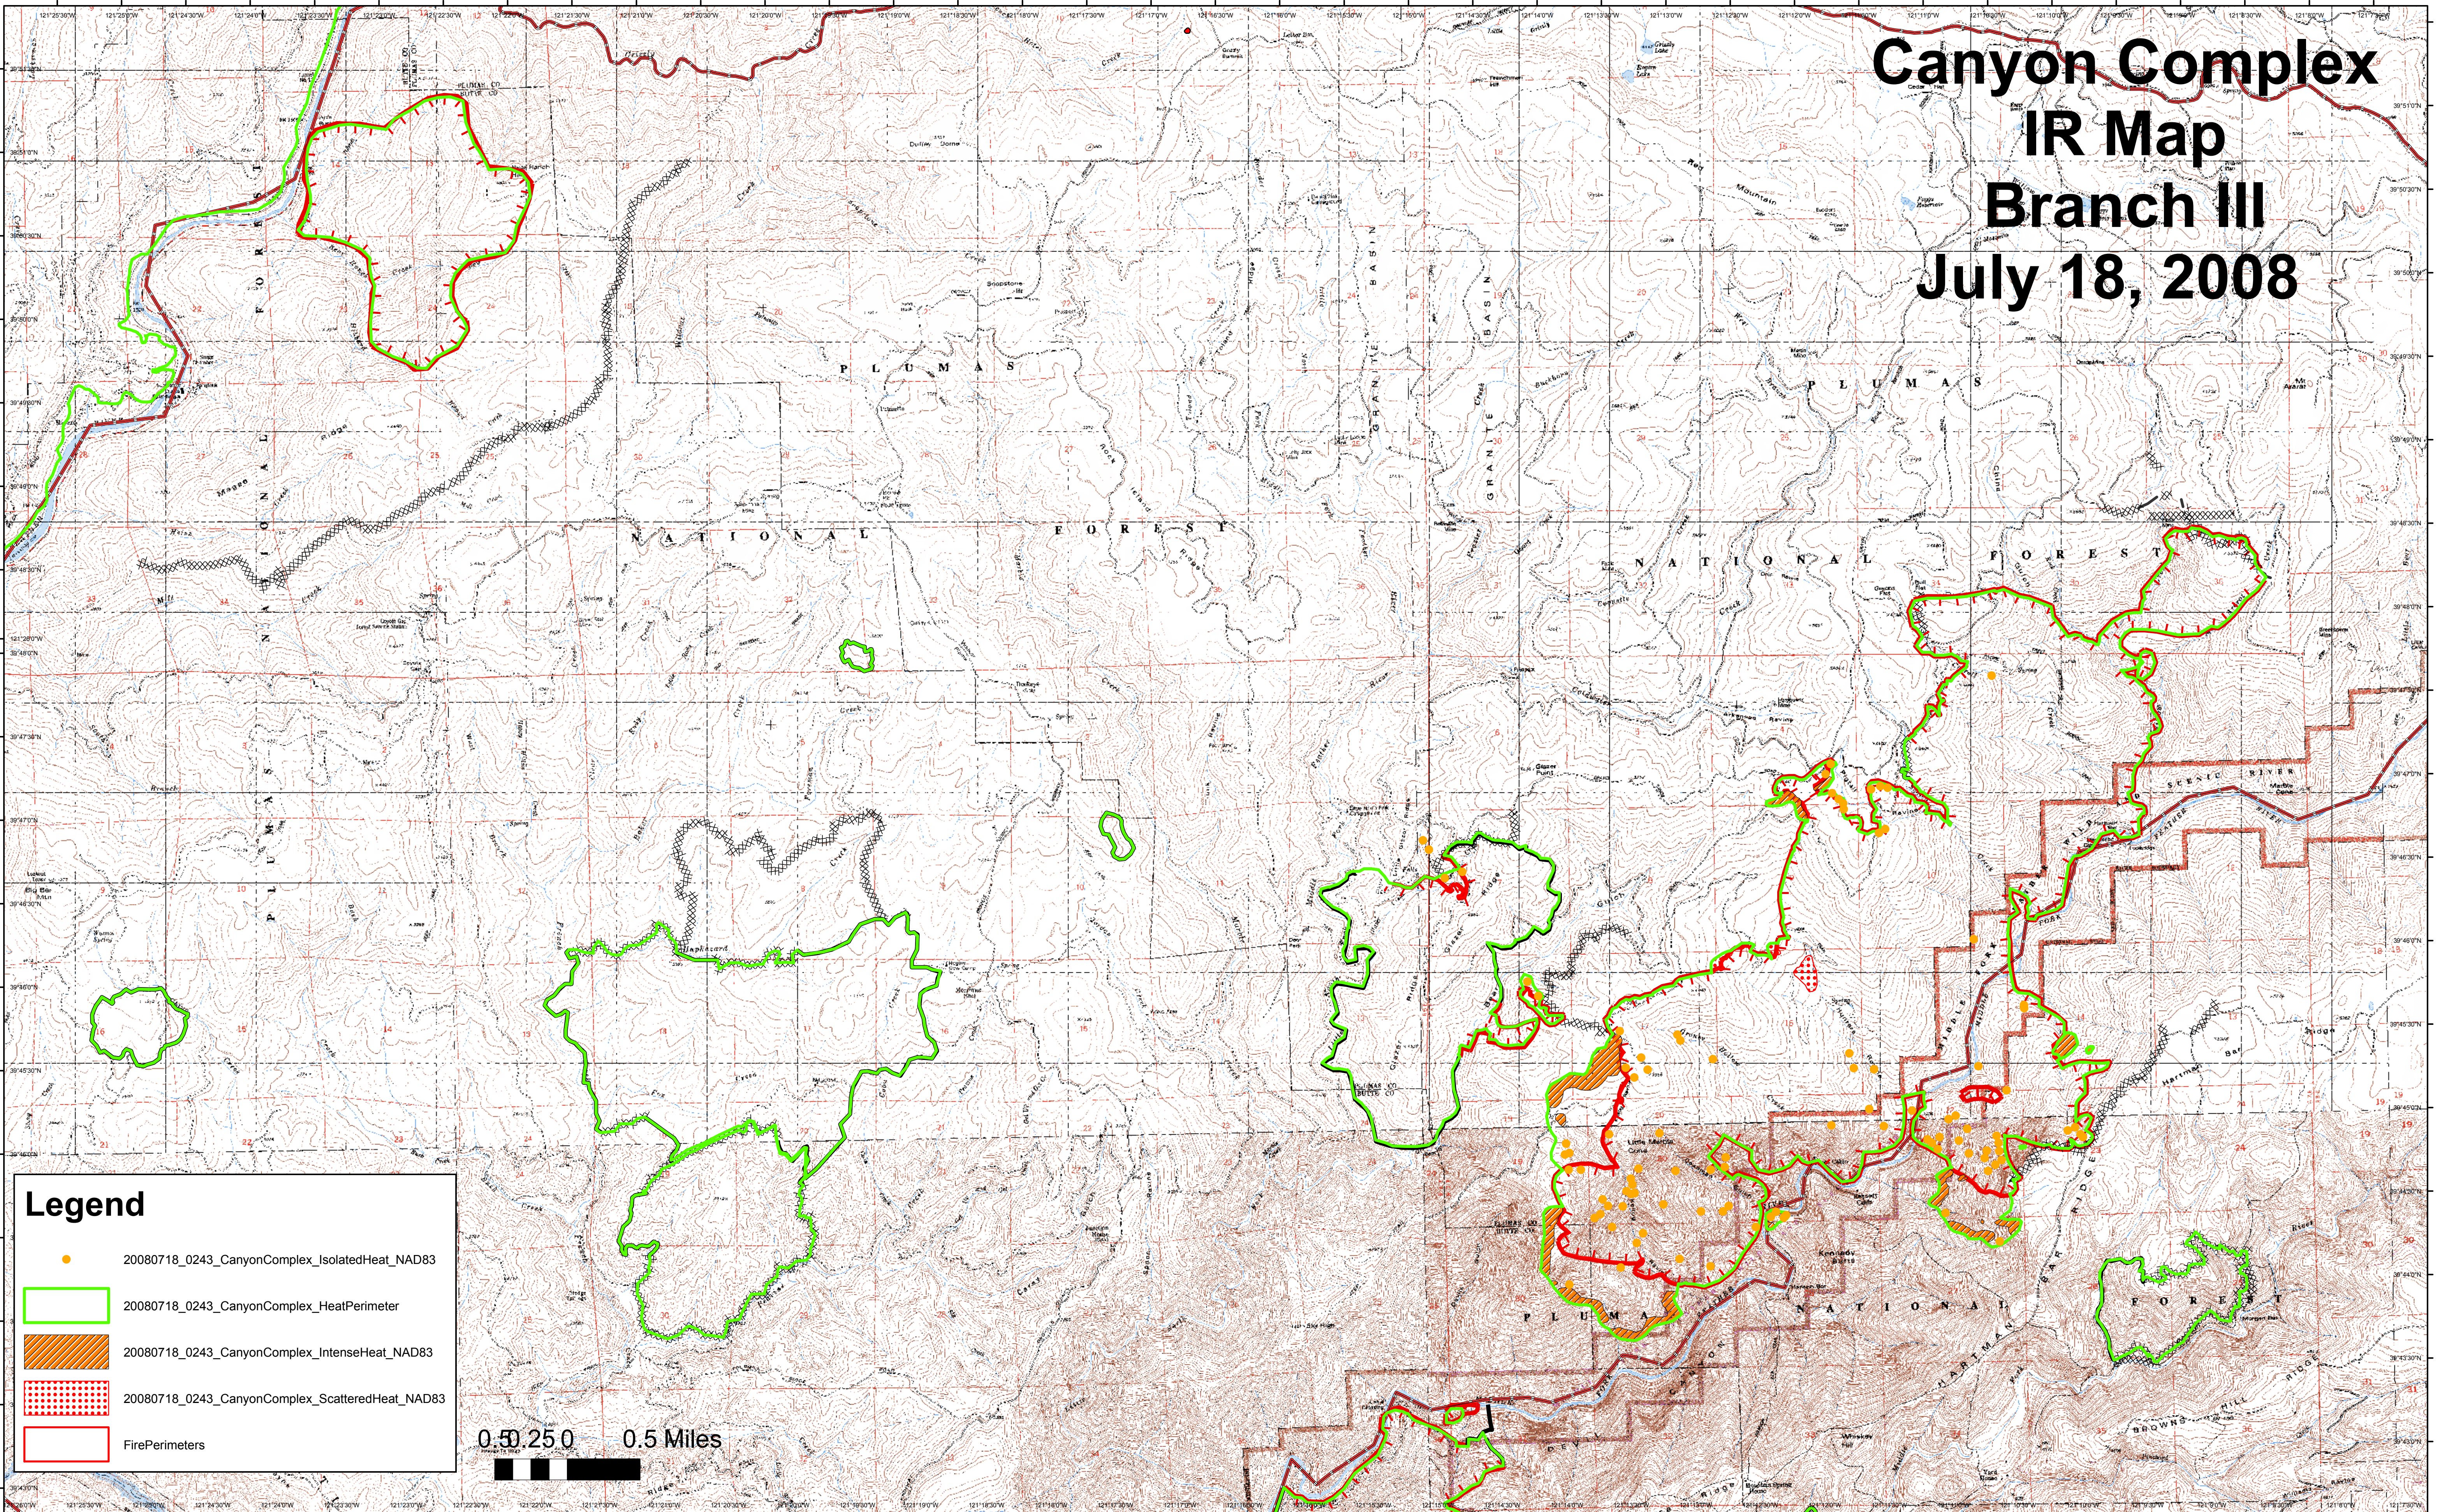

Canyon Complex IR Map Branch III July 18, 2008

Legend

- 20080718_0243_CanyonComplex_IsolatedHeat_NAD83
- ▭ 20080718_0243_CanyonComplex_HeatPerimeter
- ▨ 20080718_0243_CanyonComplex_IntenseHeat_NAD83
- ▤ 20080718_0243_CanyonComplex_ScatteredHeat_NAD83
- ▭ FirePerimeters

0.25 0.5 Miles