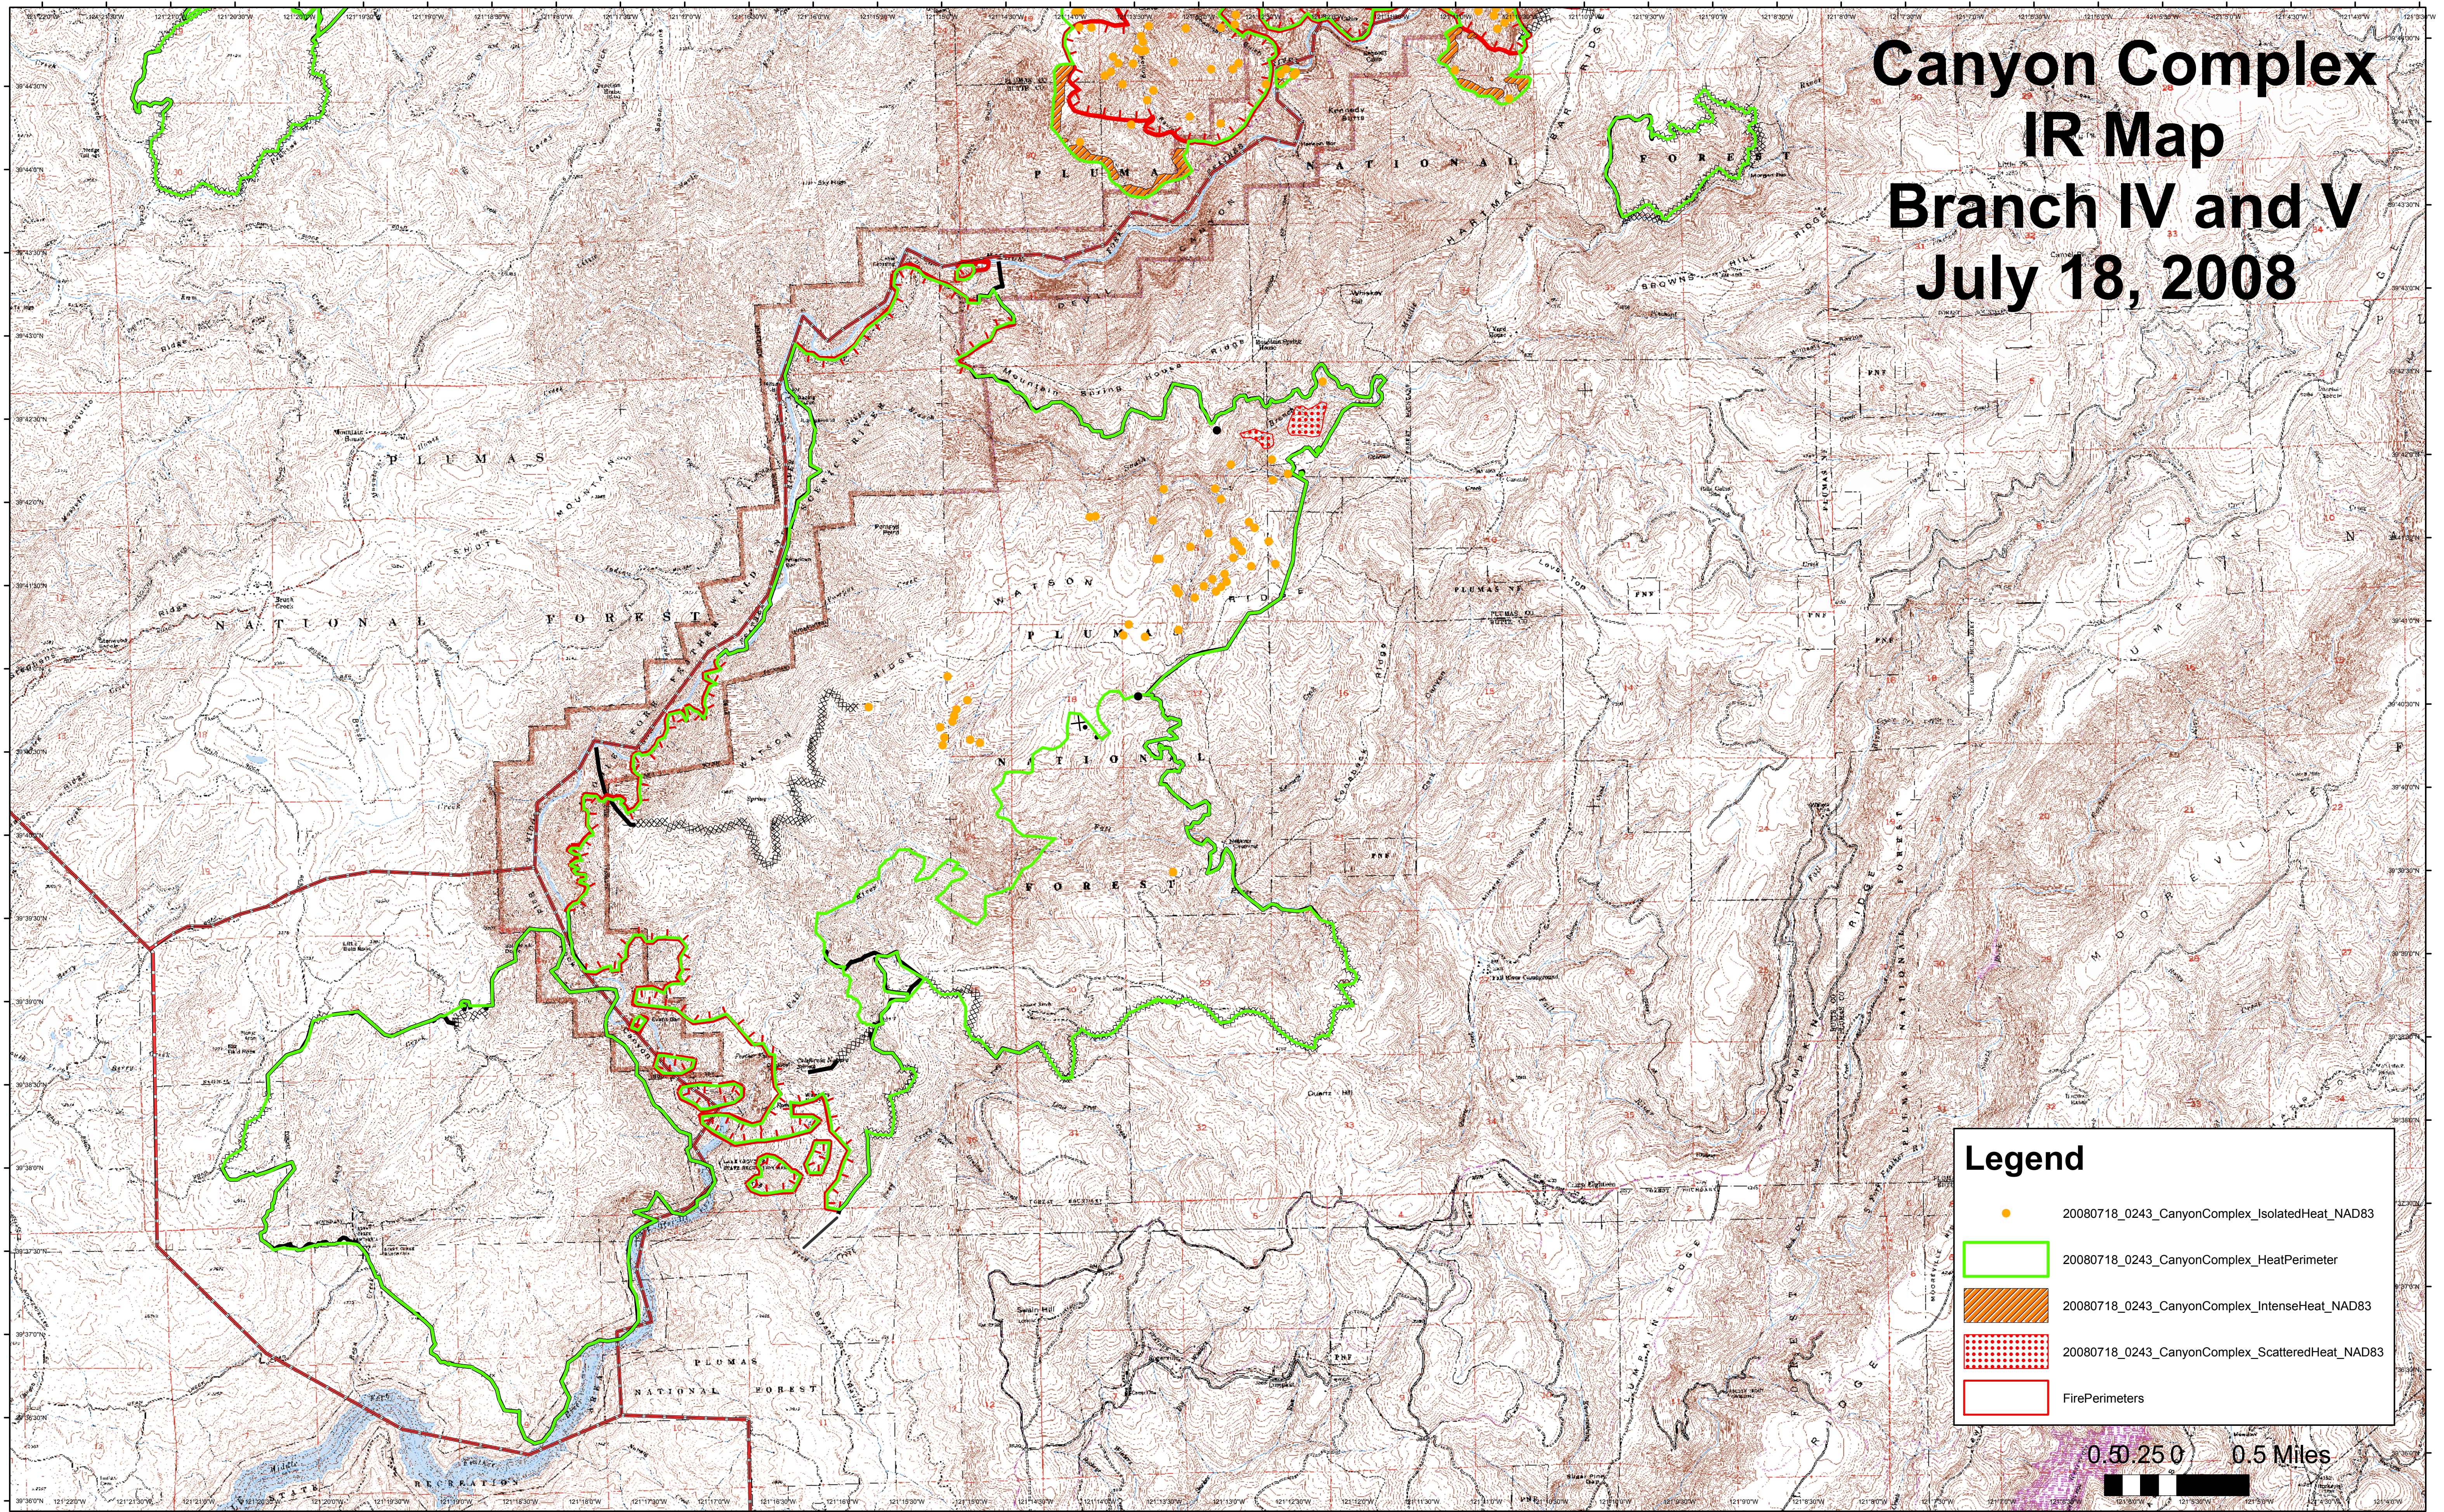

Canyon Complex IR Map Branch IV and V July 18, 2008

Legend

- 20080718_0243_CanyonComplex_IsolatedHeat_NAD83
- ▭ 20080718_0243_CanyonComplex_HeatPerimeter
- ▨ 20080718_0243_CanyonComplex_IntenseHeat_NAD83
- ▤ 20080718_0243_CanyonComplex_ScatteredHeat_NAD83
- ▭ FirePerimeters