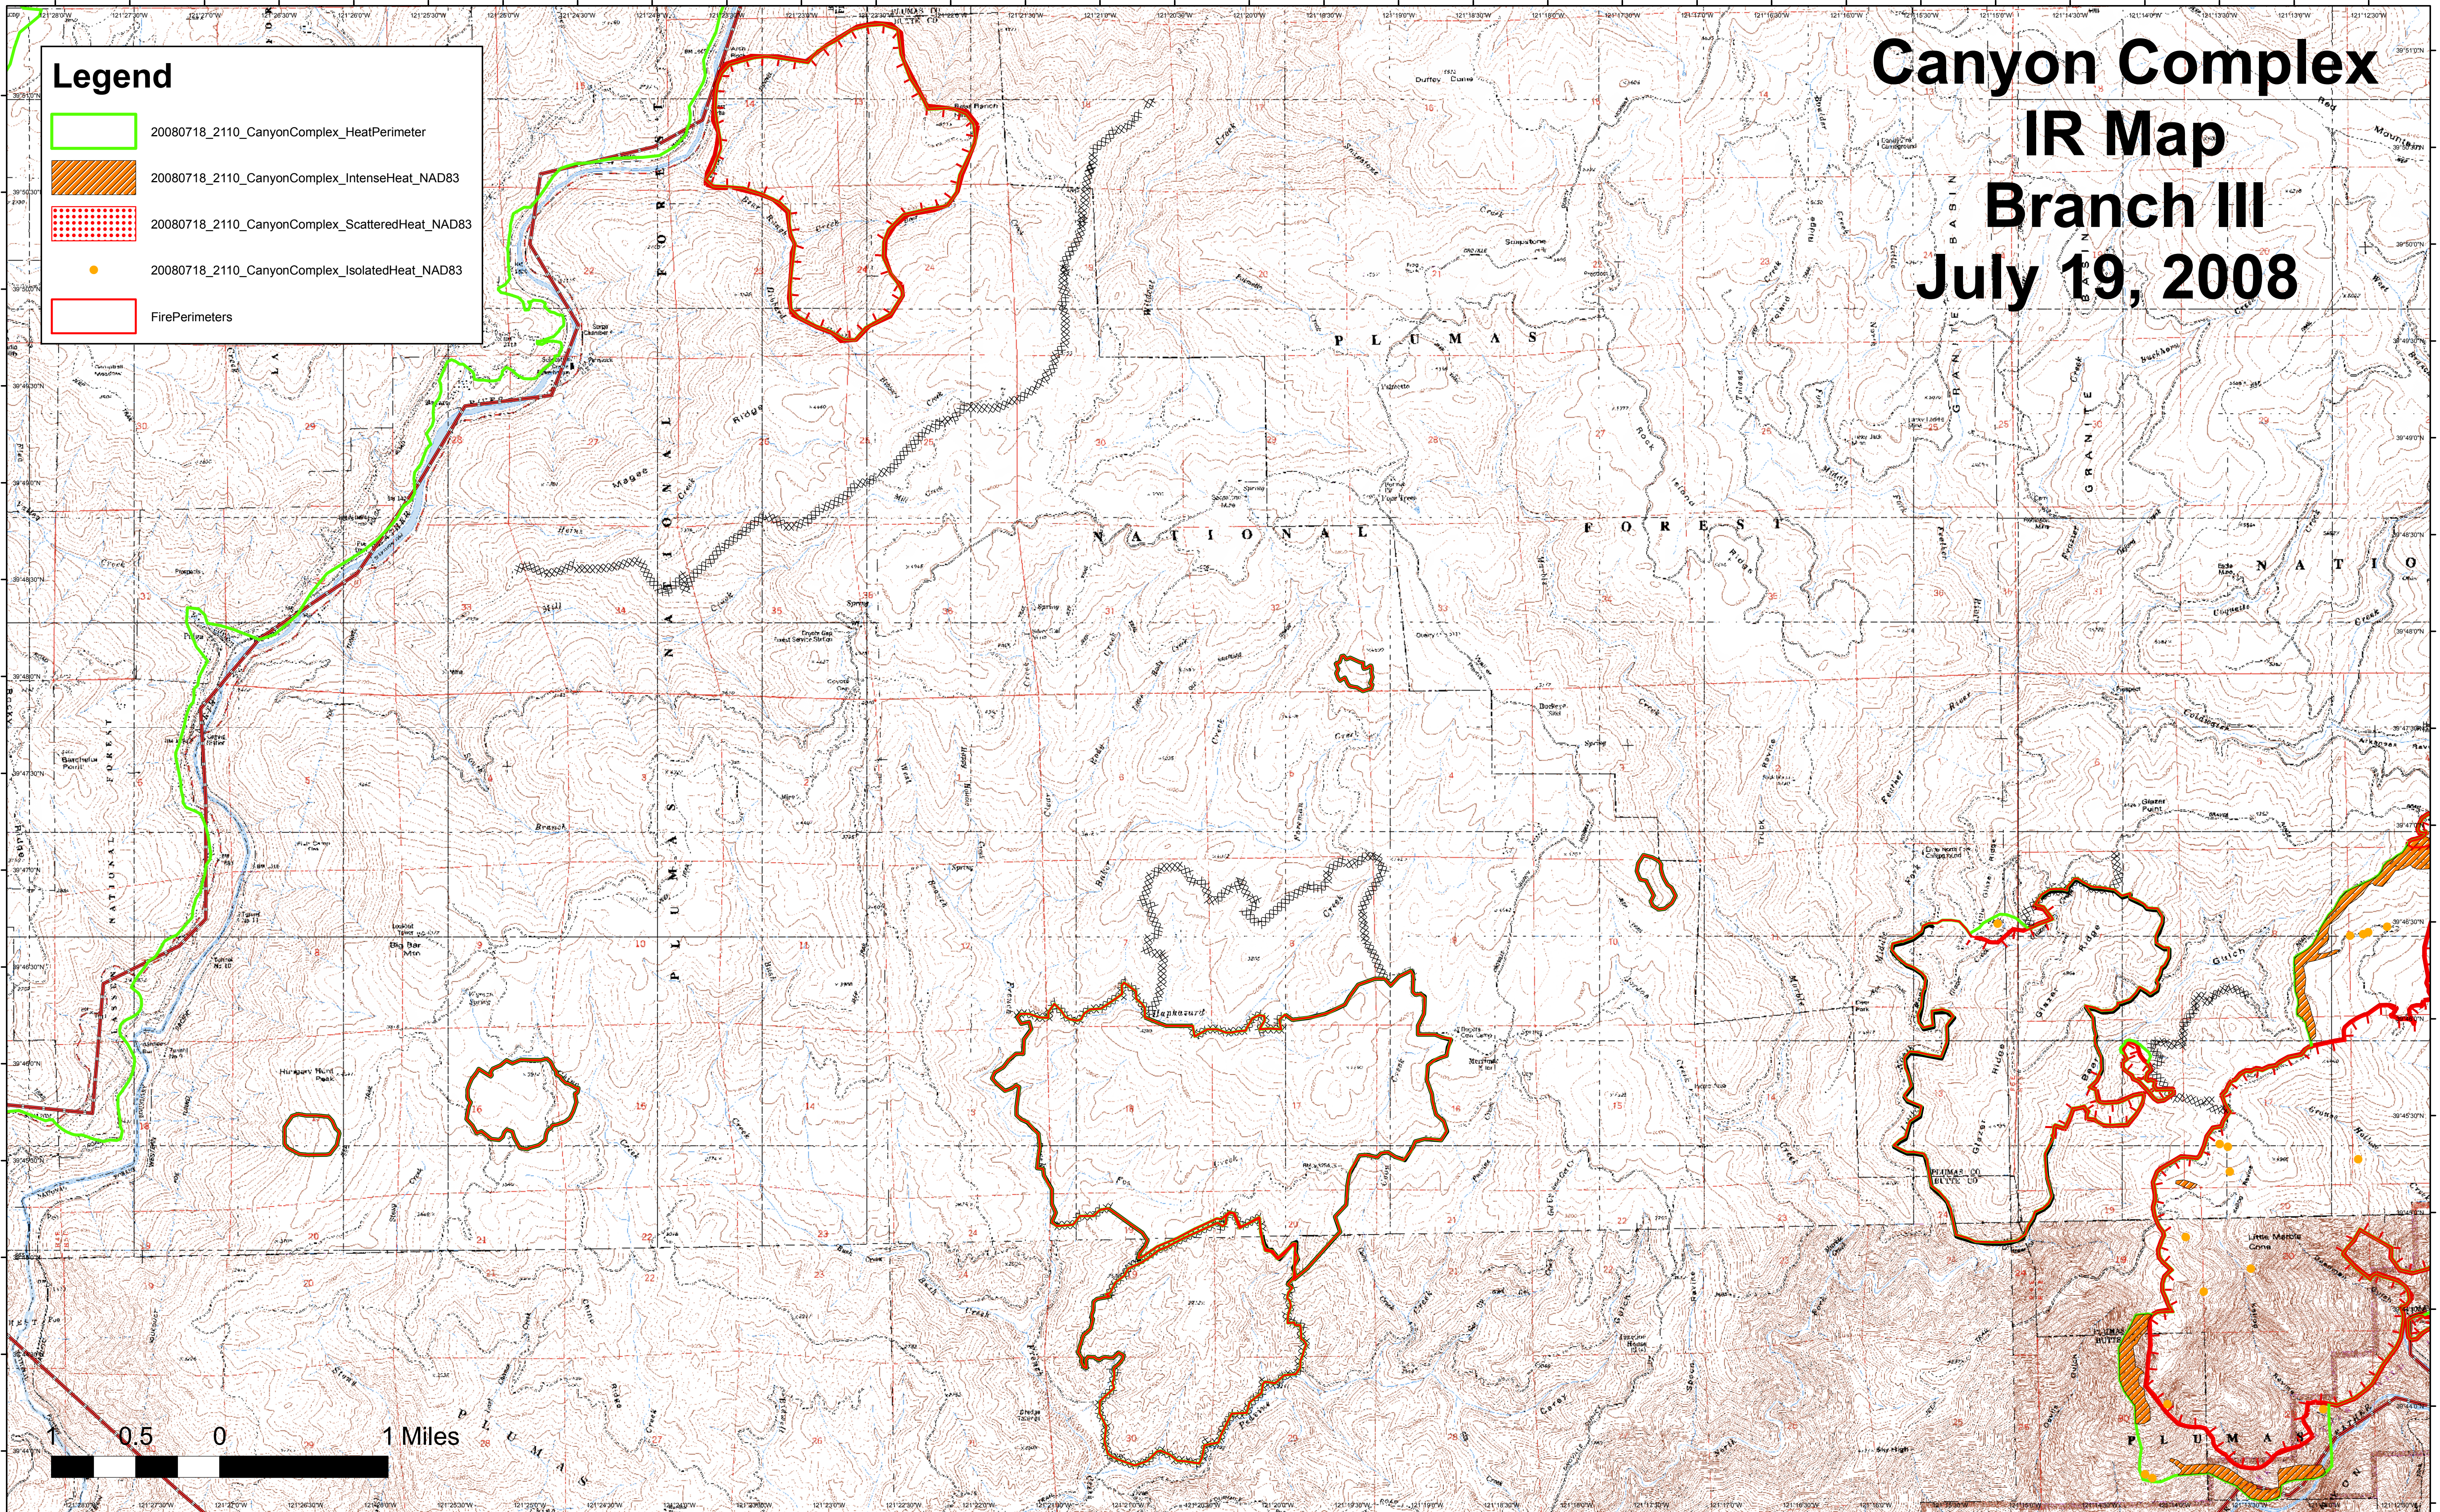

Canyon Complex IR Map Branch III July 19, 2008

Legend

-  20080718_2110_CanyonComplex_HeatPerimeter
-  20080718_2110_CanyonComplex_IntenseHeat_NAD83
-  20080718_2110_CanyonComplex_ScatteredHeat_NAD83
-  20080718_2110_CanyonComplex_IsolatedHeat_NAD83
-  FirePerimeters

1 0.5 0 1 Miles