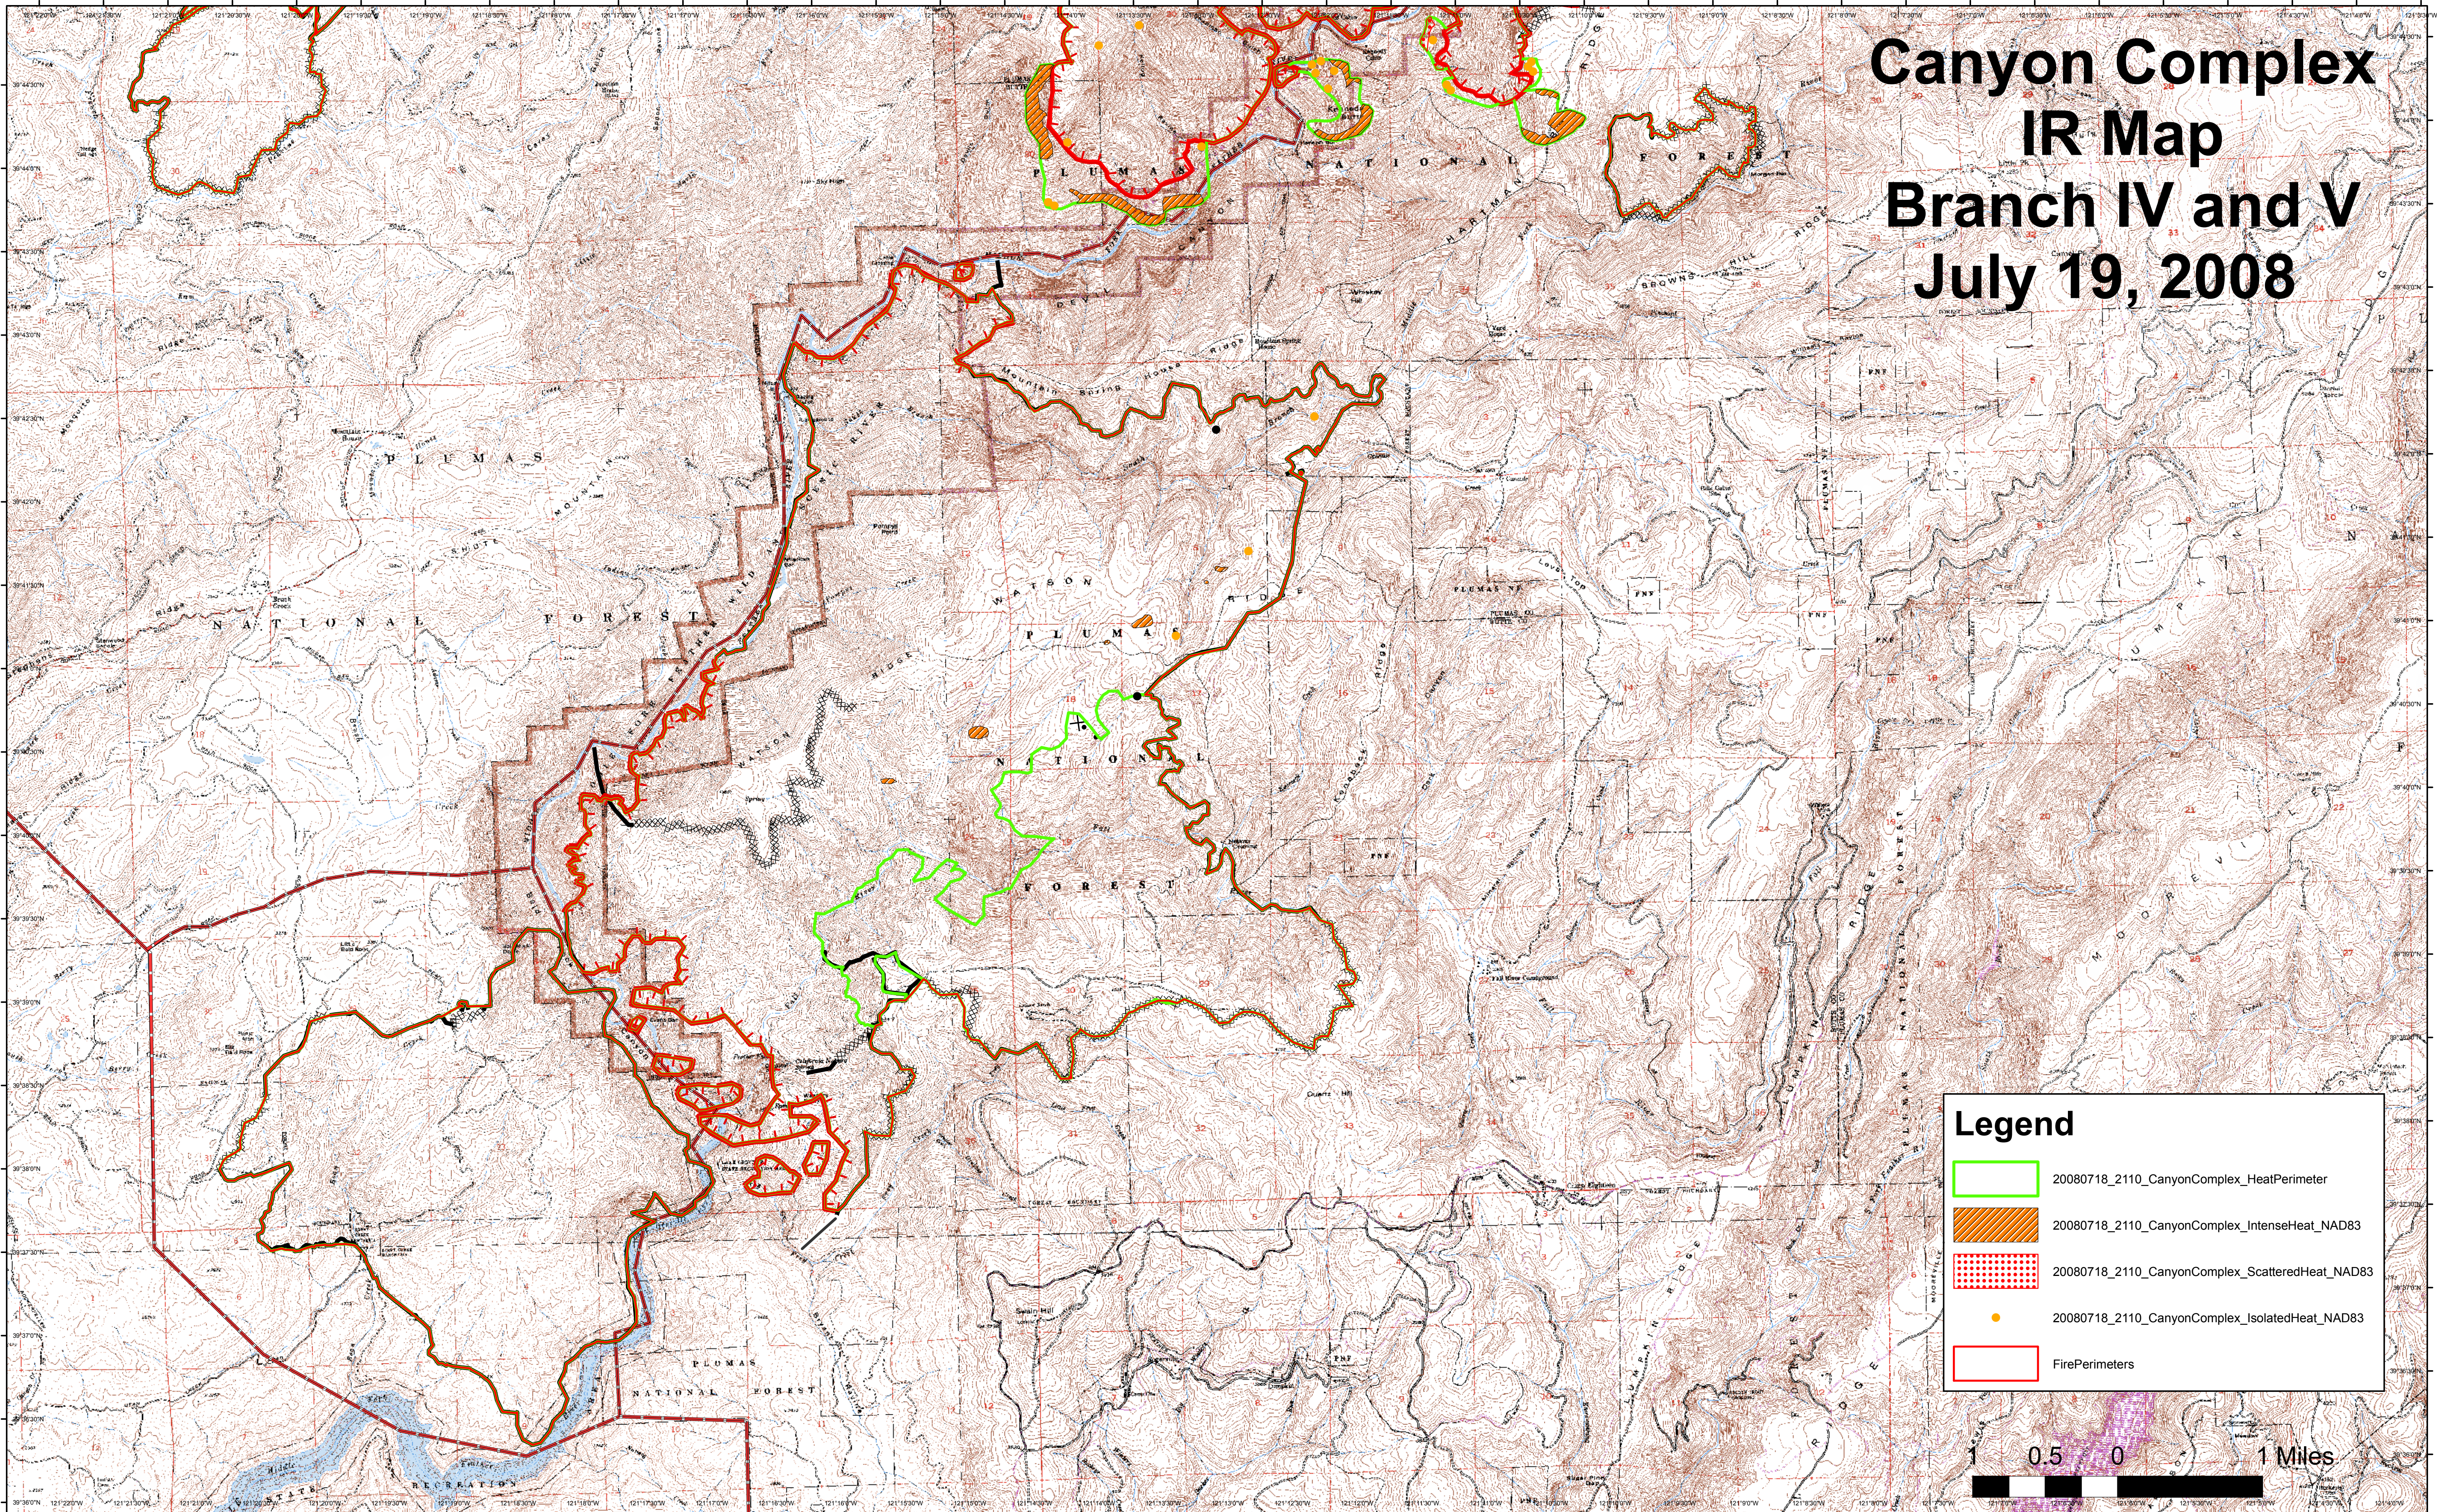

Canyon Complex IR Map Branch IV and V July 19, 2008

Legend

-  20080718_2110_CanyonComplex_HeatPerimeter
-  20080718_2110_CanyonComplex_IntenseHeat_NAD83
-  20080718_2110_CanyonComplex_ScatteredHeat_NAD83
-  20080718_2110_CanyonComplex_IsolatedHeat_NAD83
-  FirePerimeters