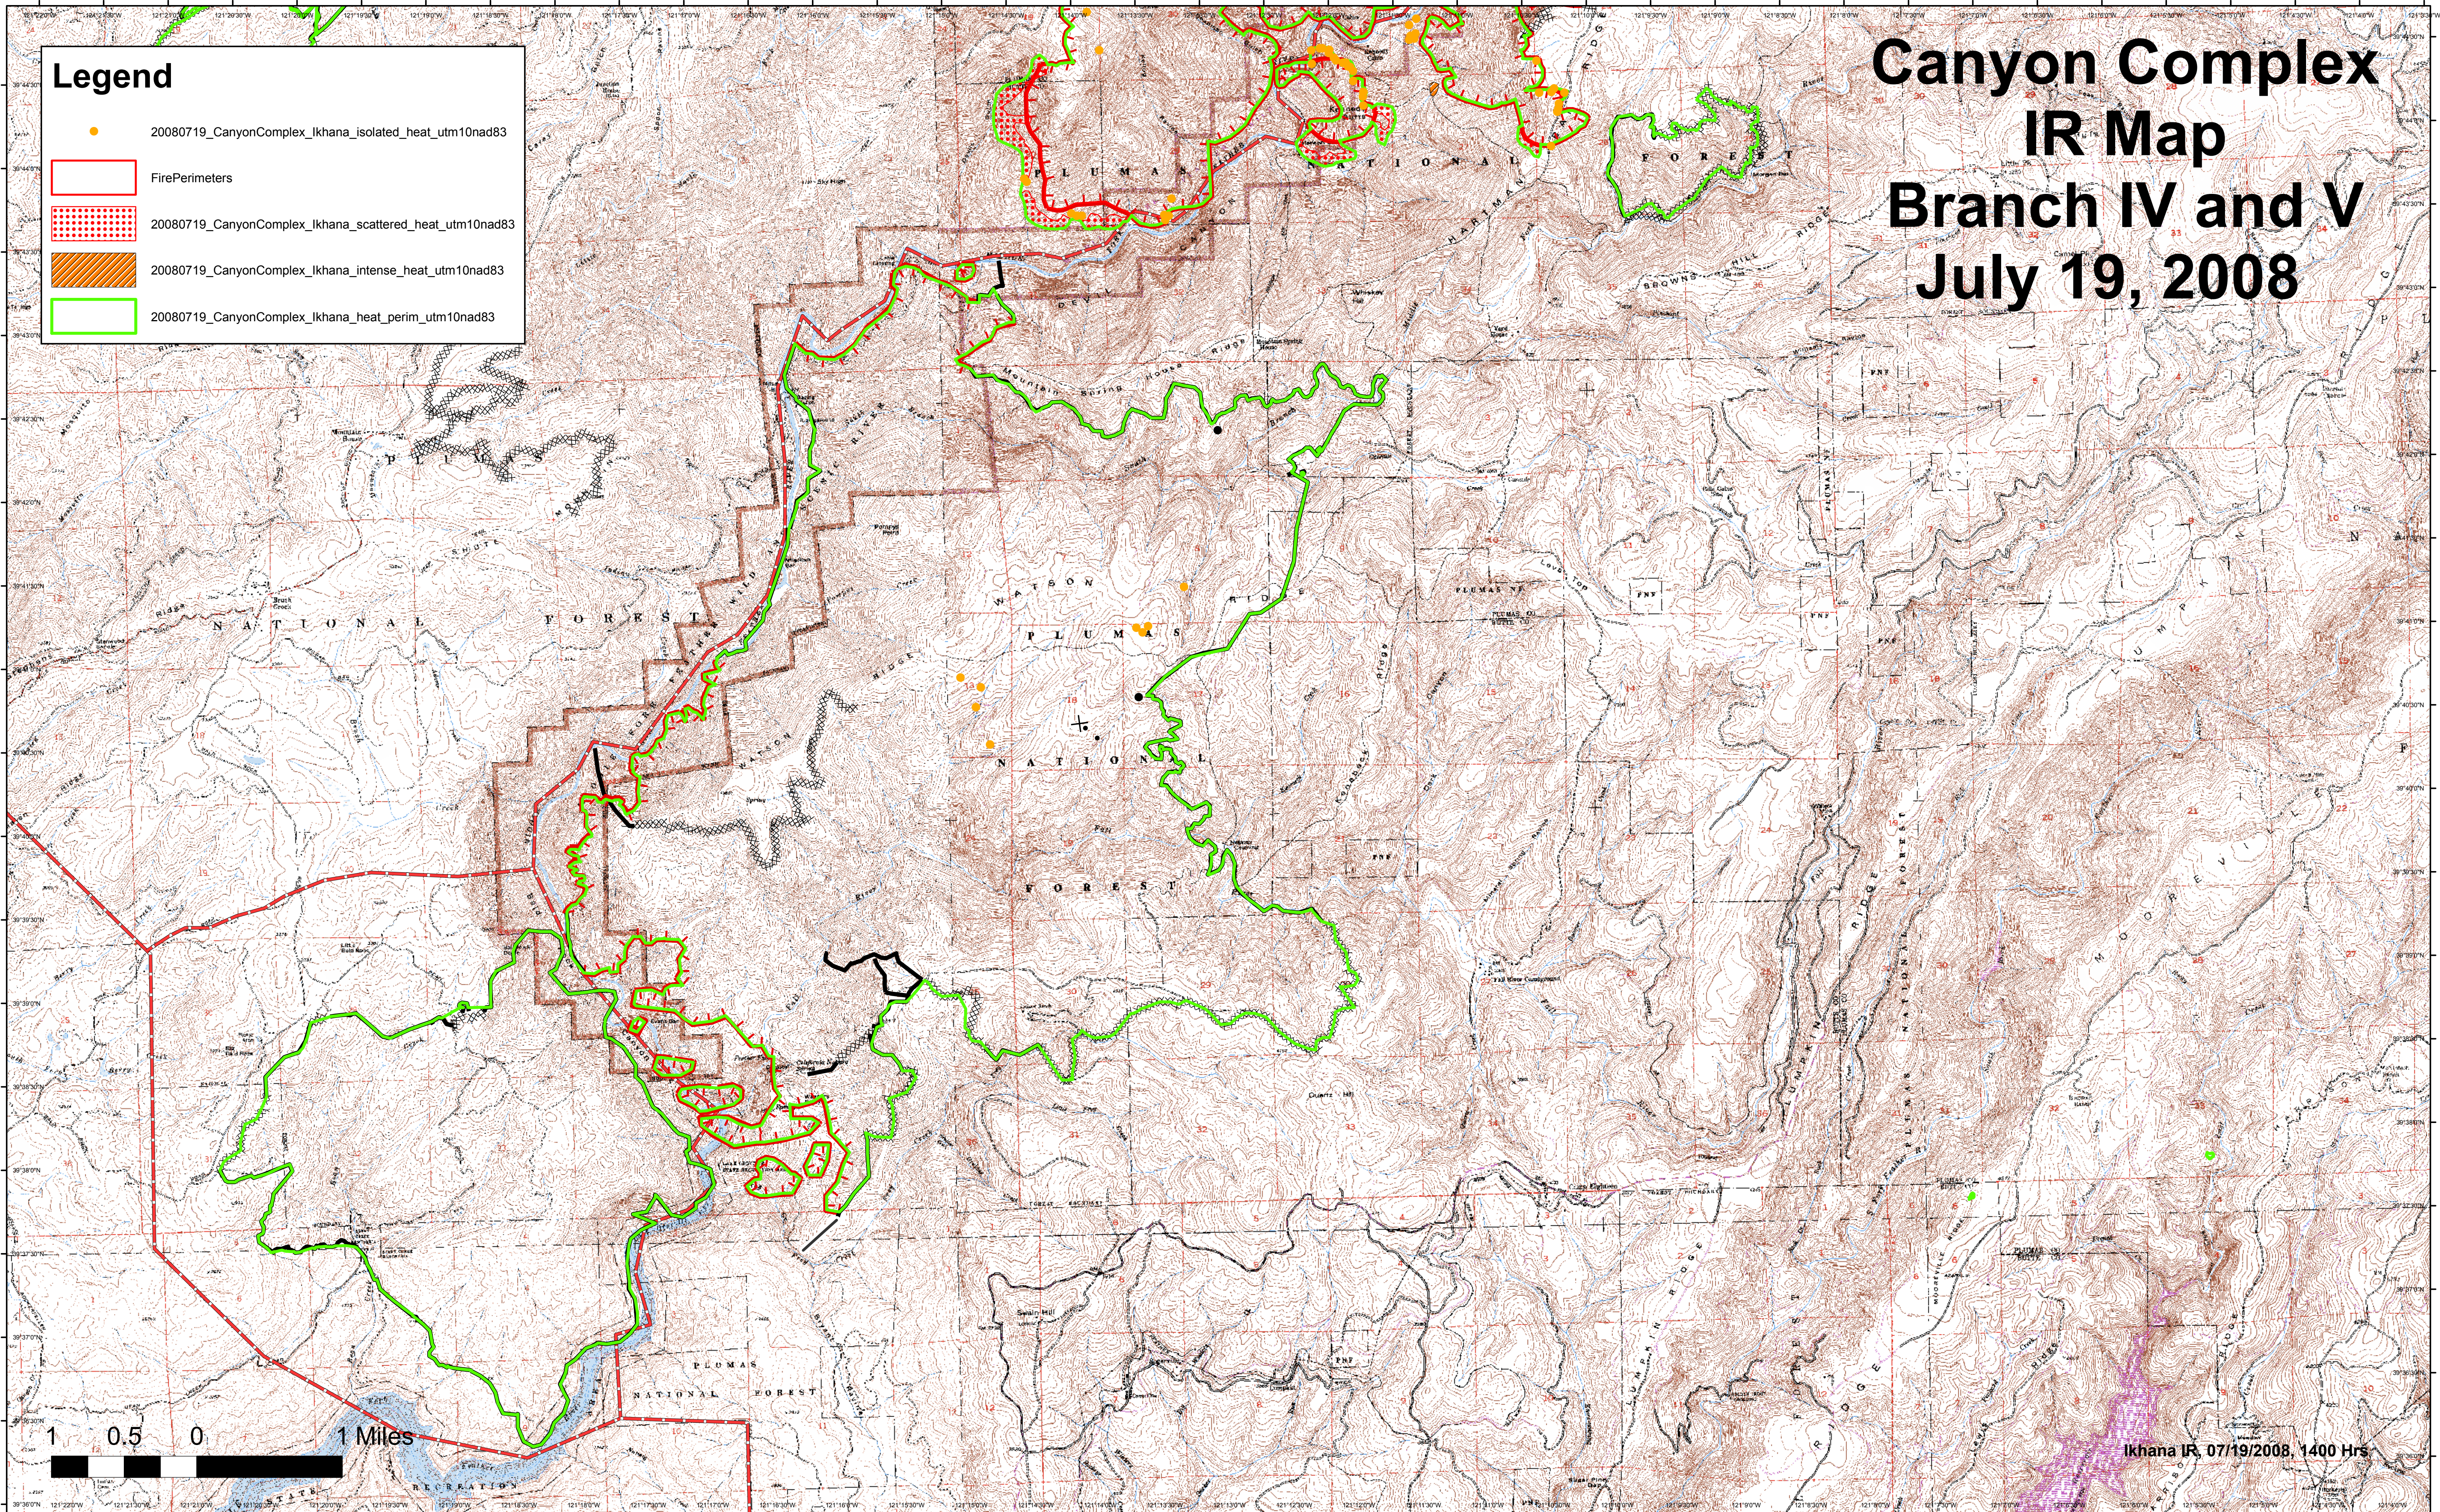

Canyon Complex IR Map Branch IV and V July 19, 2008

Legend

- 20080719_CanyonComplex_lkhana_isolated_heat_utm10nad83
- ▭ FirePerimeters
- ▨ 20080719_CanyonComplex_lkhana_scattered_heat_utm10nad83
- ▨ 20080719_CanyonComplex_lkhana_intense_heat_utm10nad83
- ▭ 20080719_CanyonComplex_lkhana_heat_perim_utm10nad83

Ikhana IR, 07/19/2008, 1400 Hrs