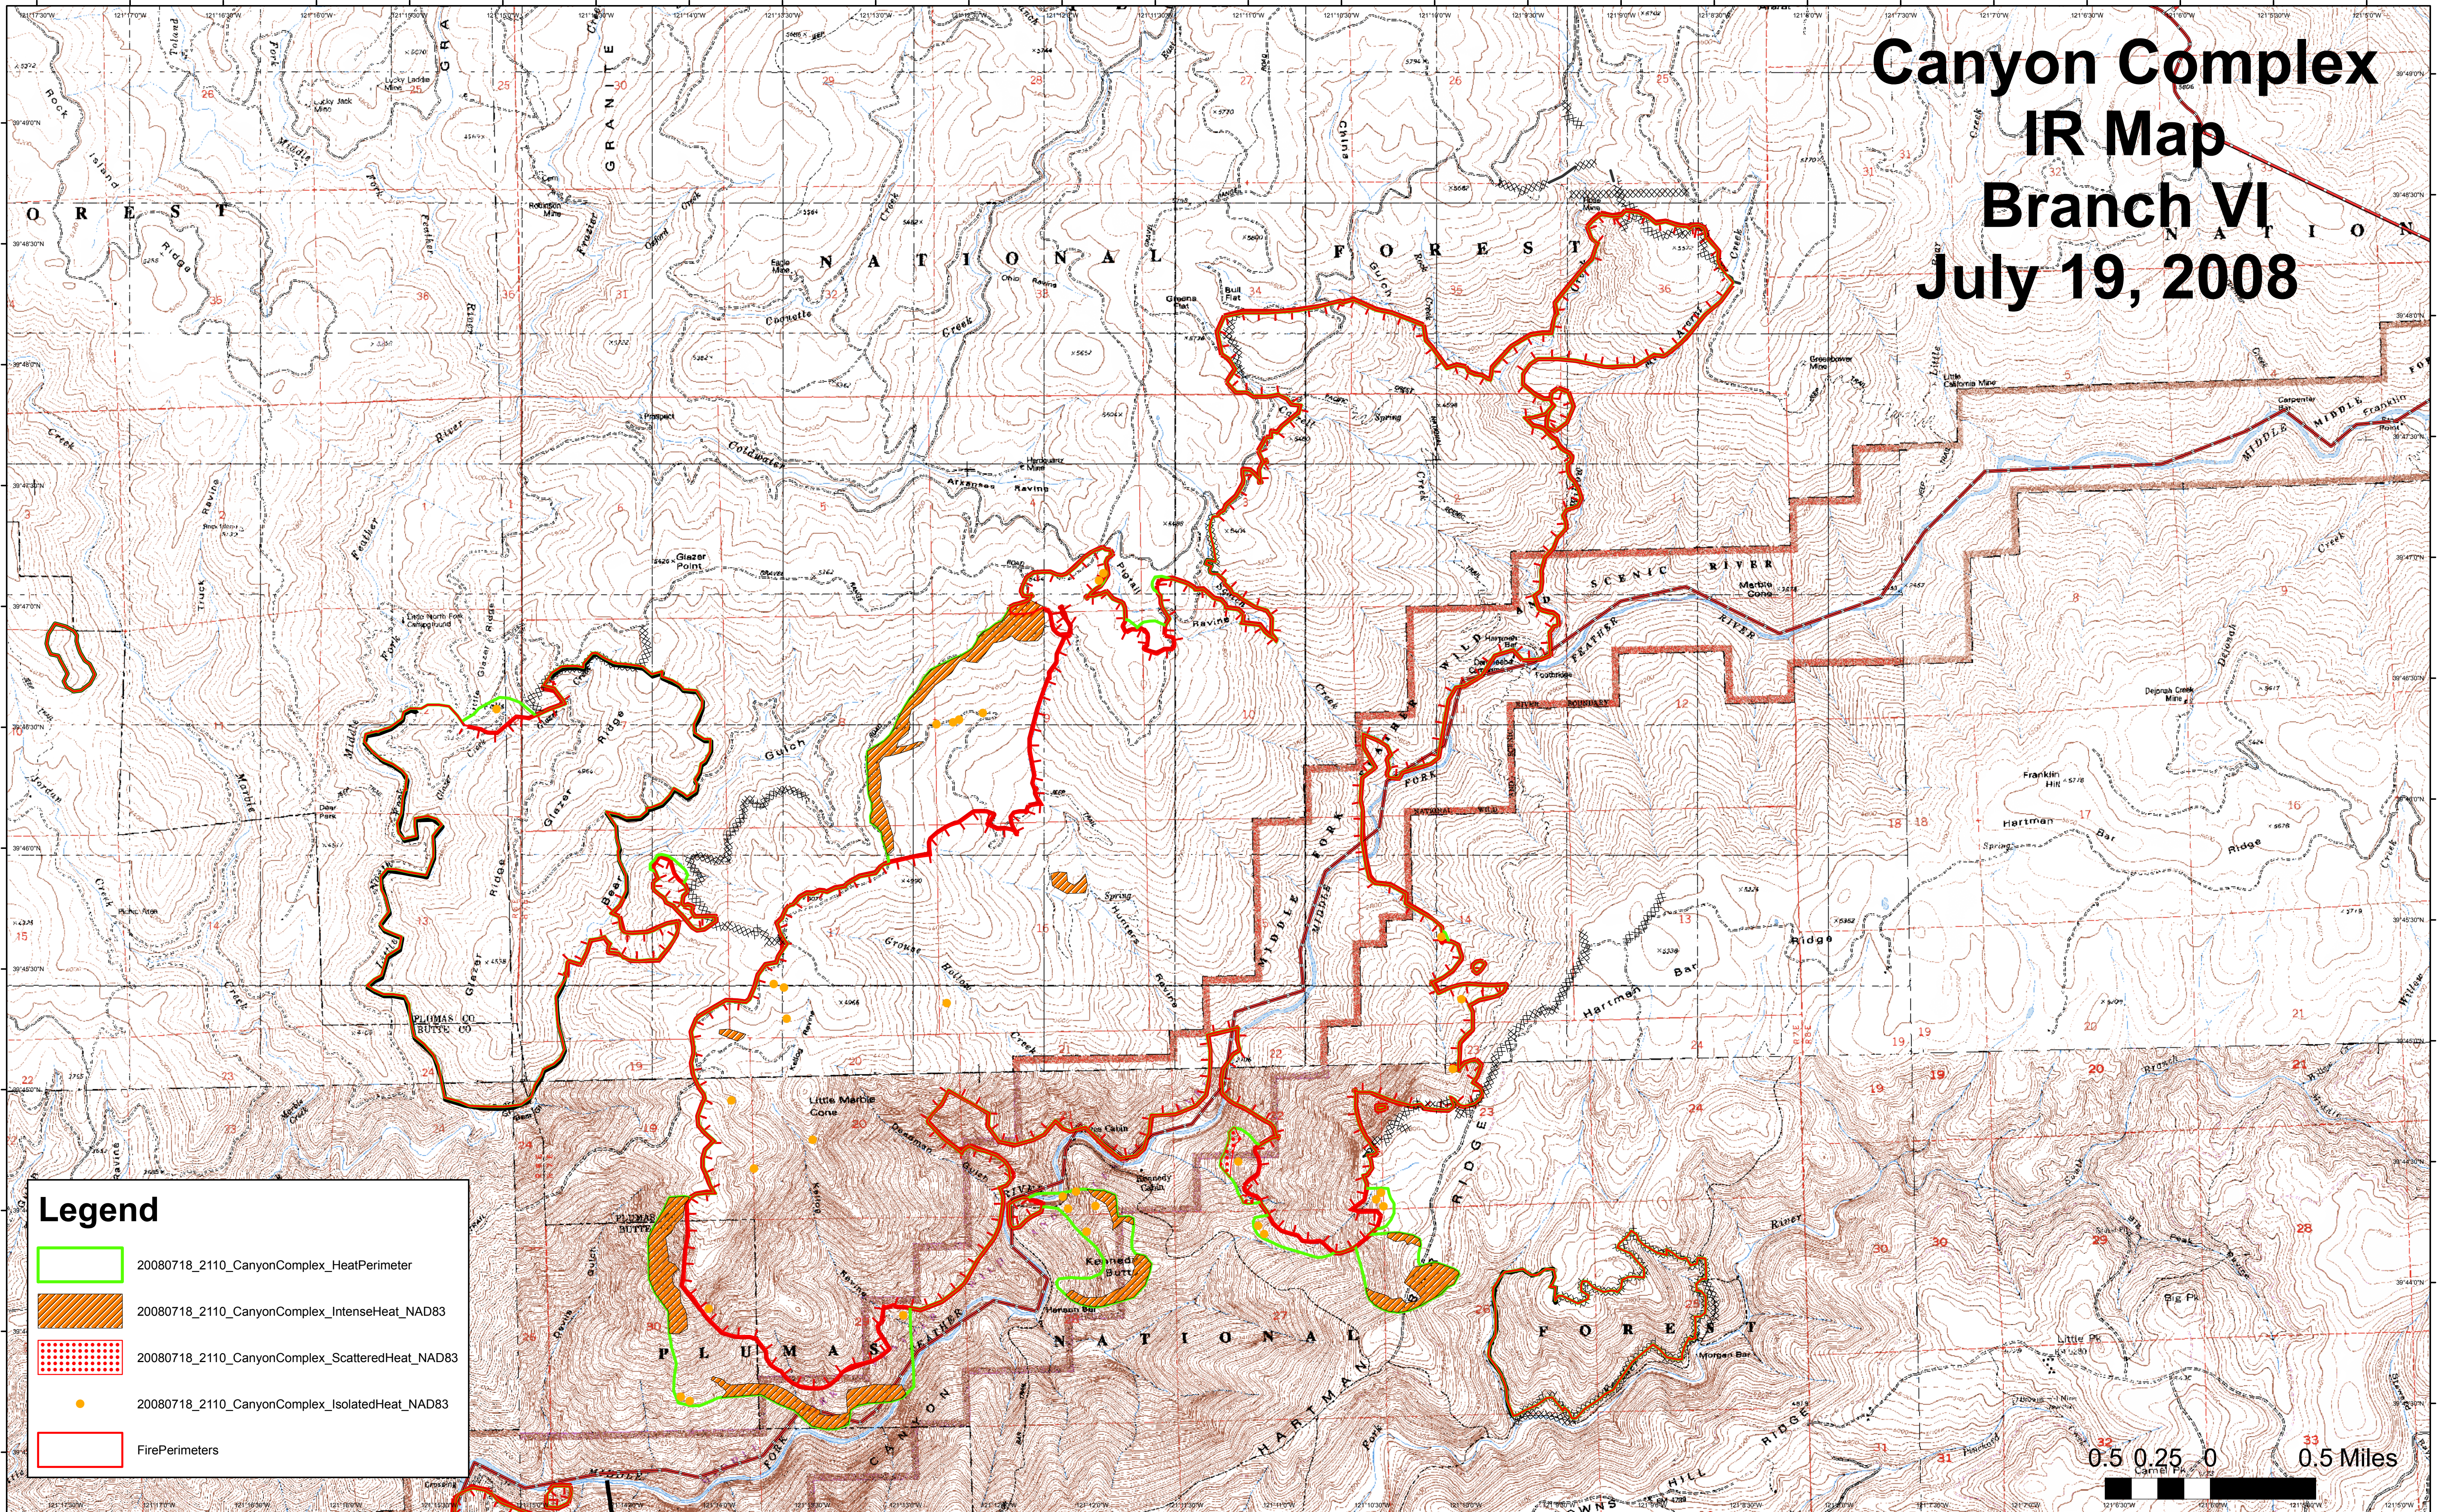

# Canyon Complex IR Map Branch VI July 19, 2008

**Legend**

-  20080718\_2110\_CanyonComplex\_HeatPerimeter
-  20080718\_2110\_CanyonComplex\_IntenseHeat\_NAD83
-  20080718\_2110\_CanyonComplex\_ScatteredHeat\_NAD83
-  20080718\_2110\_CanyonComplex\_IsolatedHeat\_NAD83
-  FirePerimeters