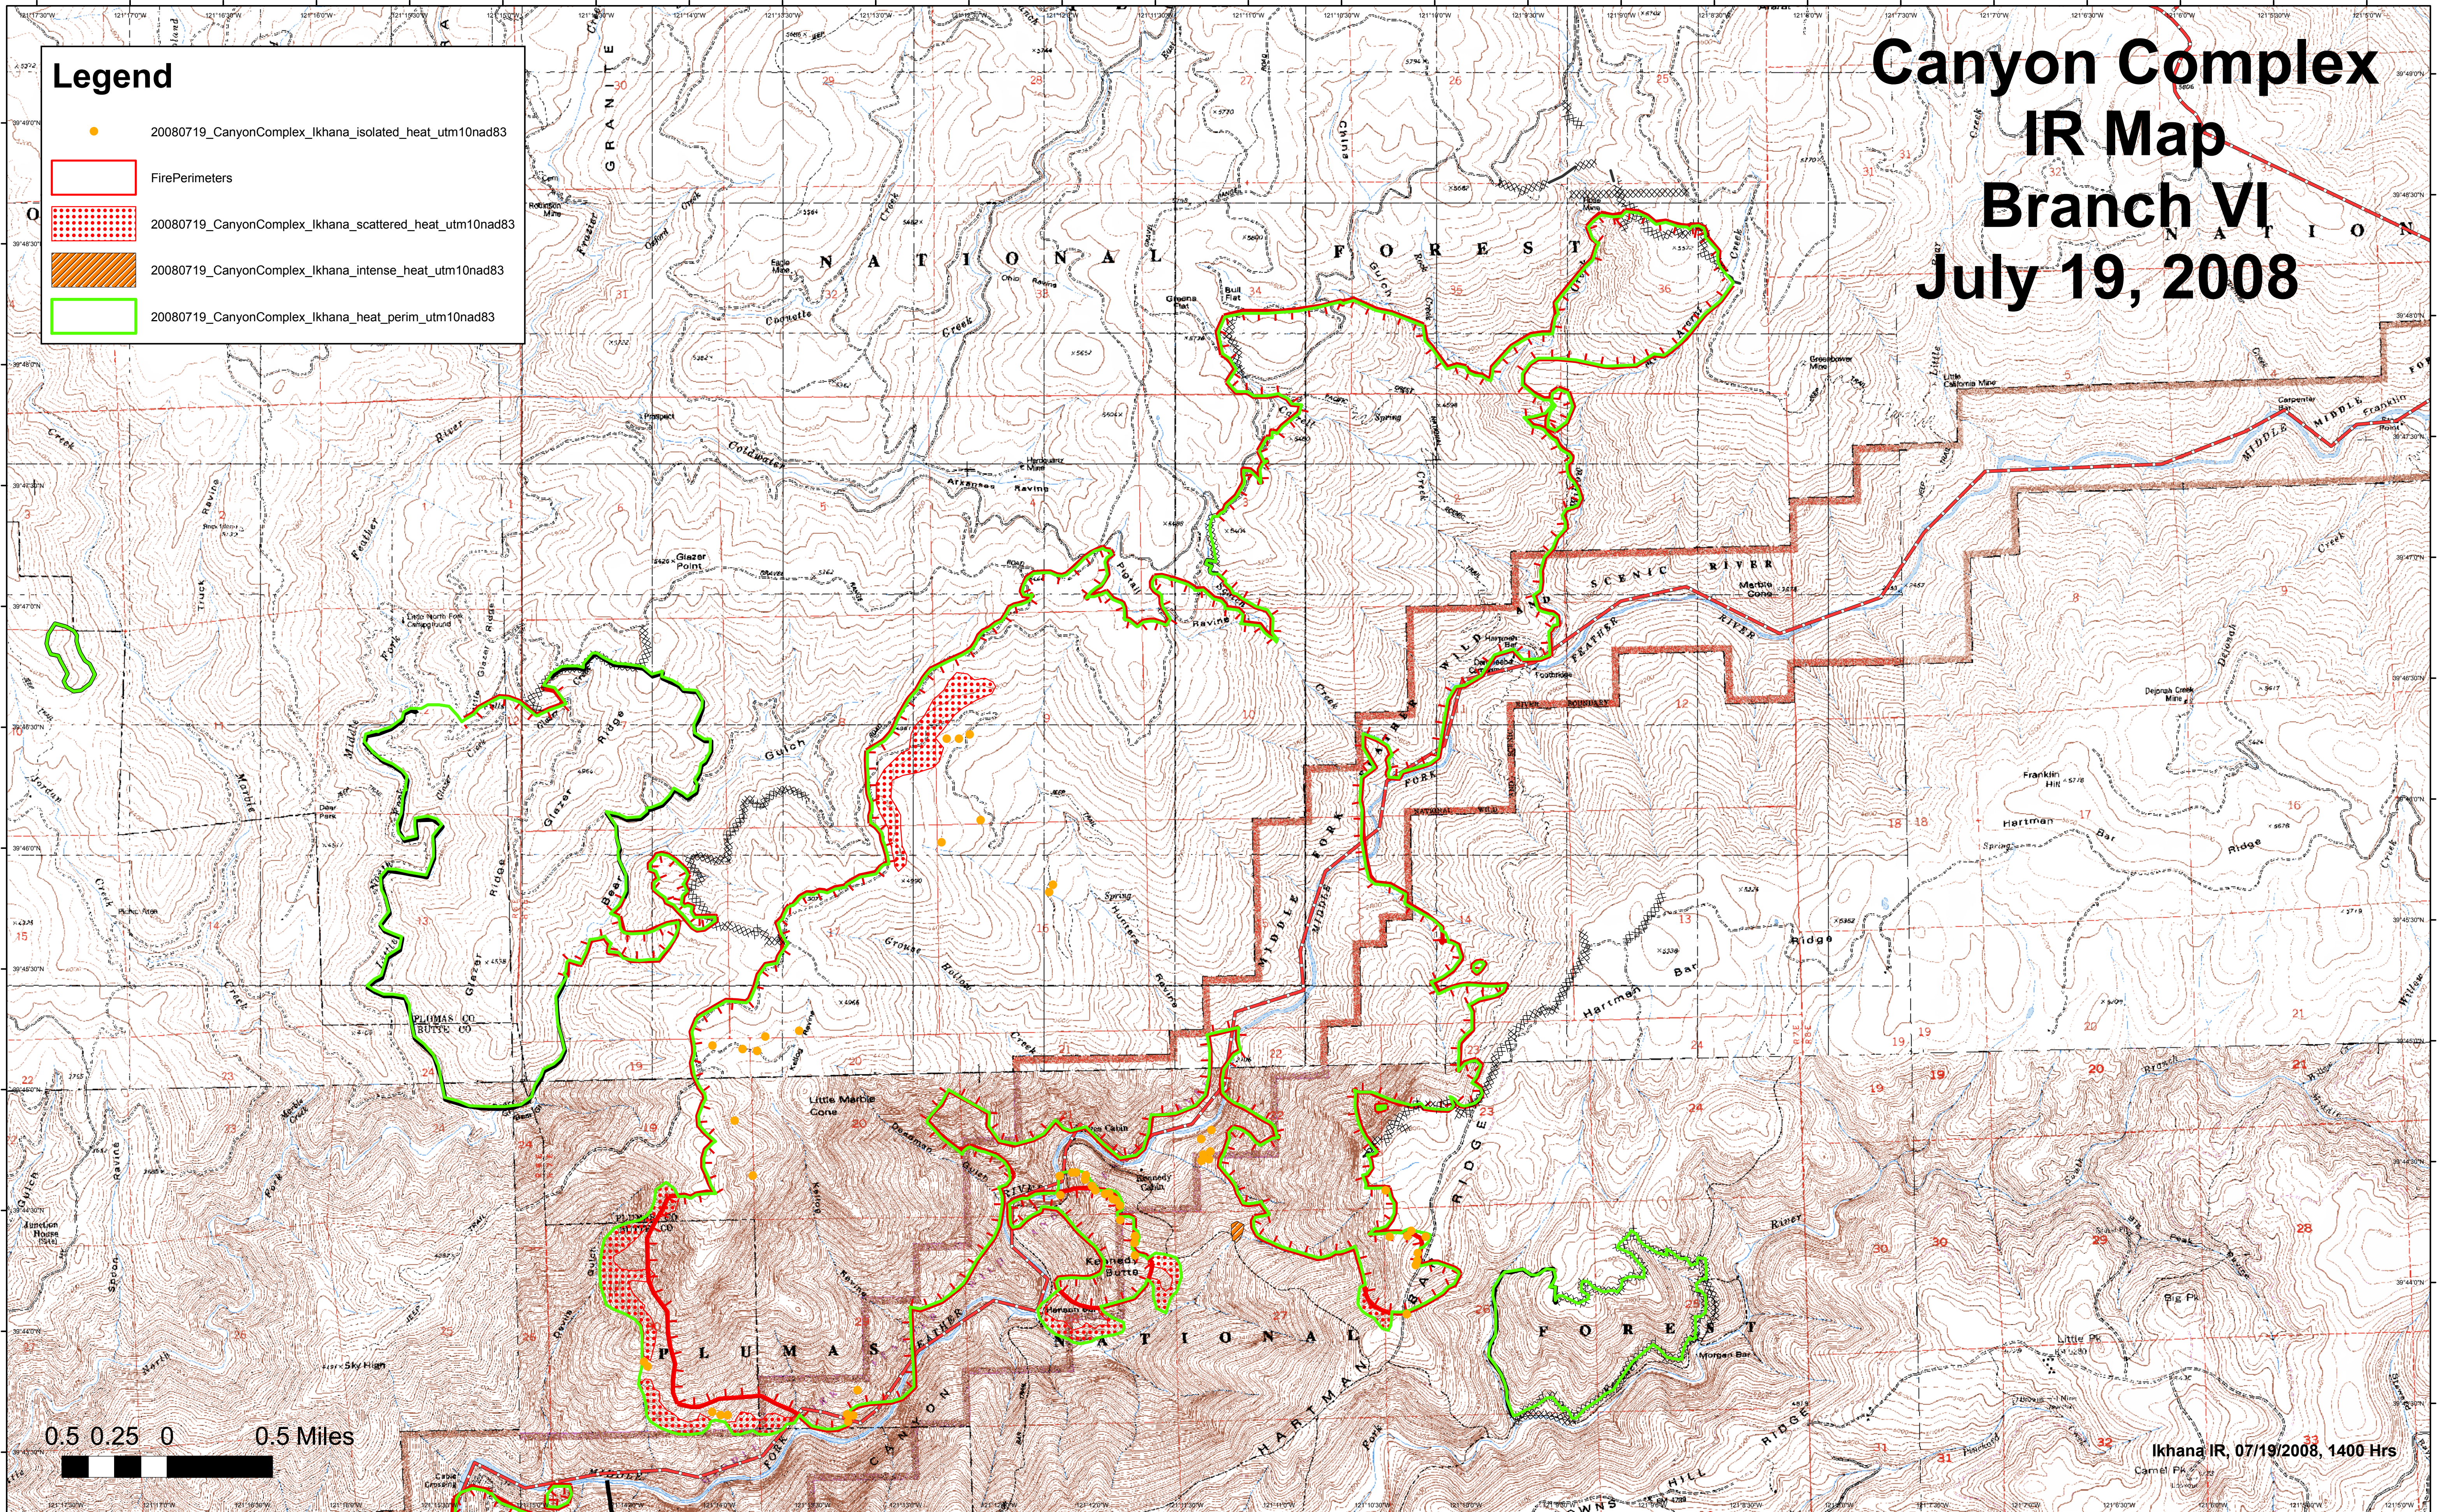

# Canyon Complex IR Map Branch VI July 19, 2008

## Legend

- 20080719\_CanyonComplex\_lkhana\_isolated\_heat\_utm10nad83
- FirePerimeters
- 20080719\_CanyonComplex\_lkhana\_scattered\_heat\_utm10nad83
- 20080719\_CanyonComplex\_lkhana\_intense\_heat\_utm10nad83
- 20080719\_CanyonComplex\_lkhana\_heat\_perim\_utm10nad83

0.5 0.25 0 0.5 Miles

Ikhana IR, 07/19/2008, 1400 Hrs