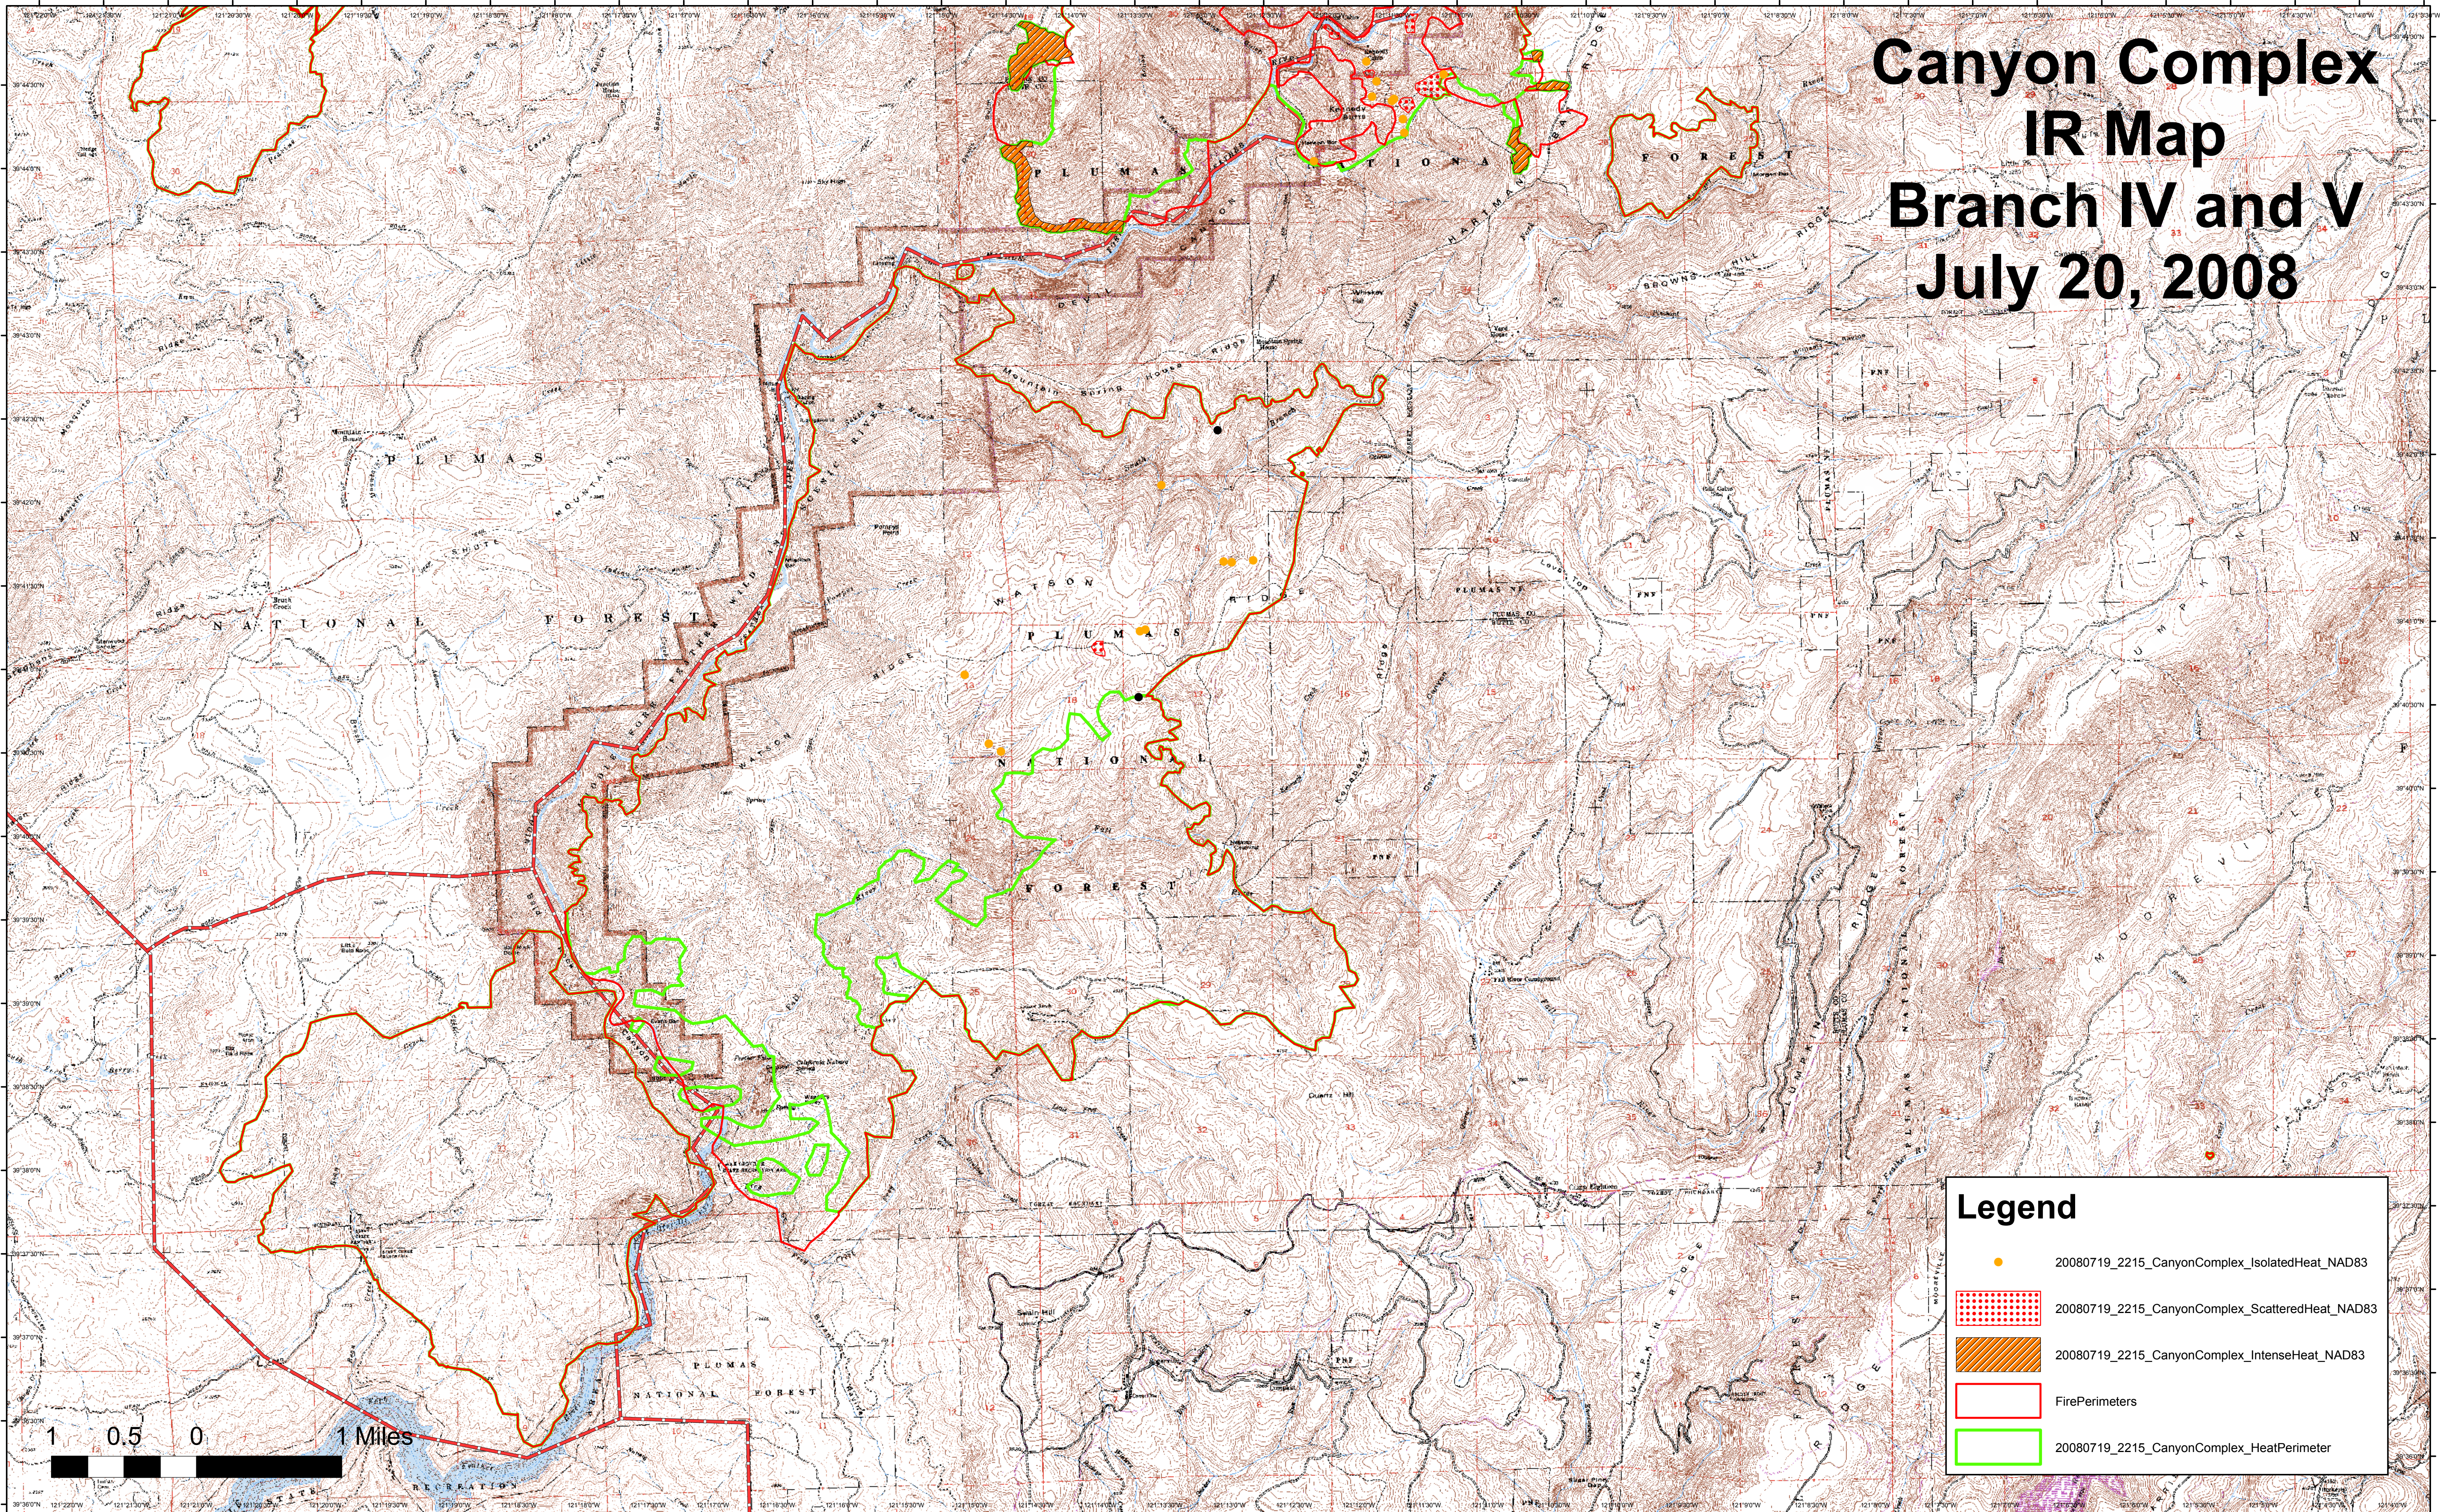

Canyon Complex IR Map Branch IV and V July 20, 2008

Legend

- 20080719_2215_CanyonComplex_IsolatedHeat_NAD83
- 20080719_2215_CanyonComplex_ScatteredHeat_NAD83
- 20080719_2215_CanyonComplex_IntenseHeat_NAD83
- FirePerimeters
- 20080719_2215_CanyonComplex_HeatPerimeter