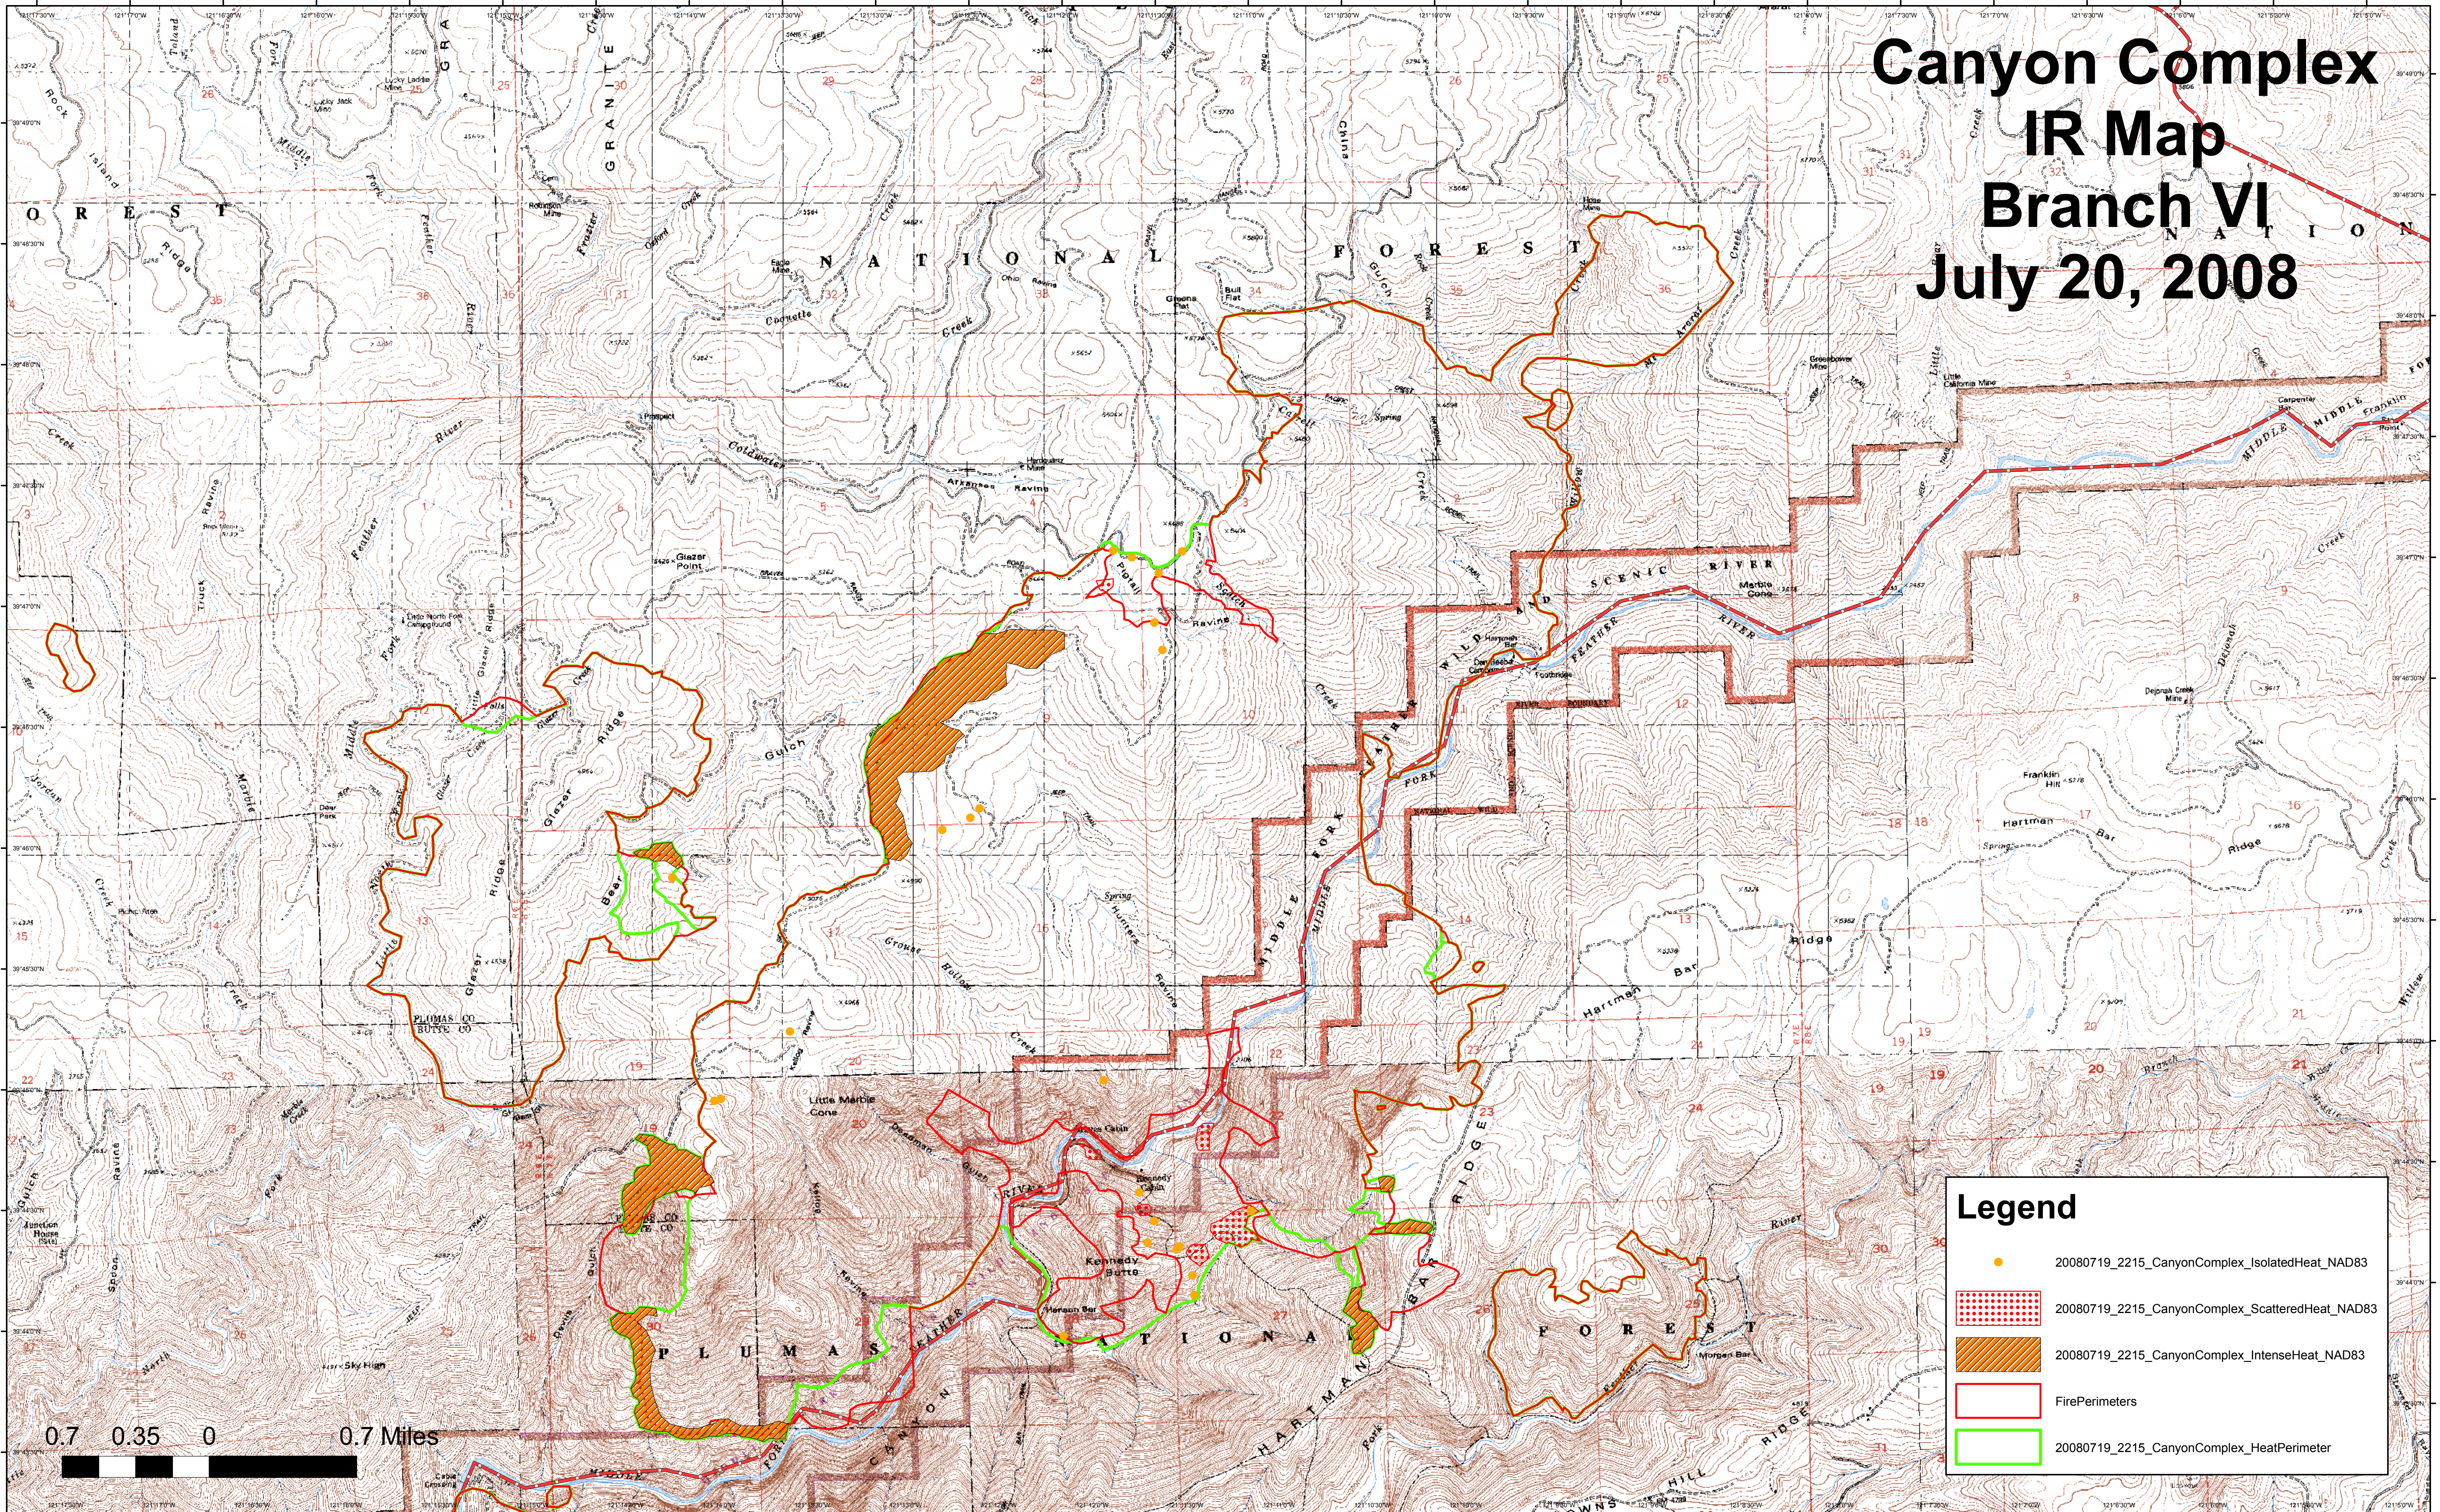

Canyon Complex IR Map Branch VI July 20, 2008

Legend

- 20080719_2215_CanyonComplex_IsolatedHeat_NAD83
- ▨ 20080719_2215_CanyonComplex_ScatteredHeat_NAD83
- ▨ 20080719_2215_CanyonComplex_IntenseHeat_NAD83
- ▭ FirePerimeters
- ▭ 20080719_2215_CanyonComplex_HeatPerimeter

0.7 0.35 0 0.7 Miles