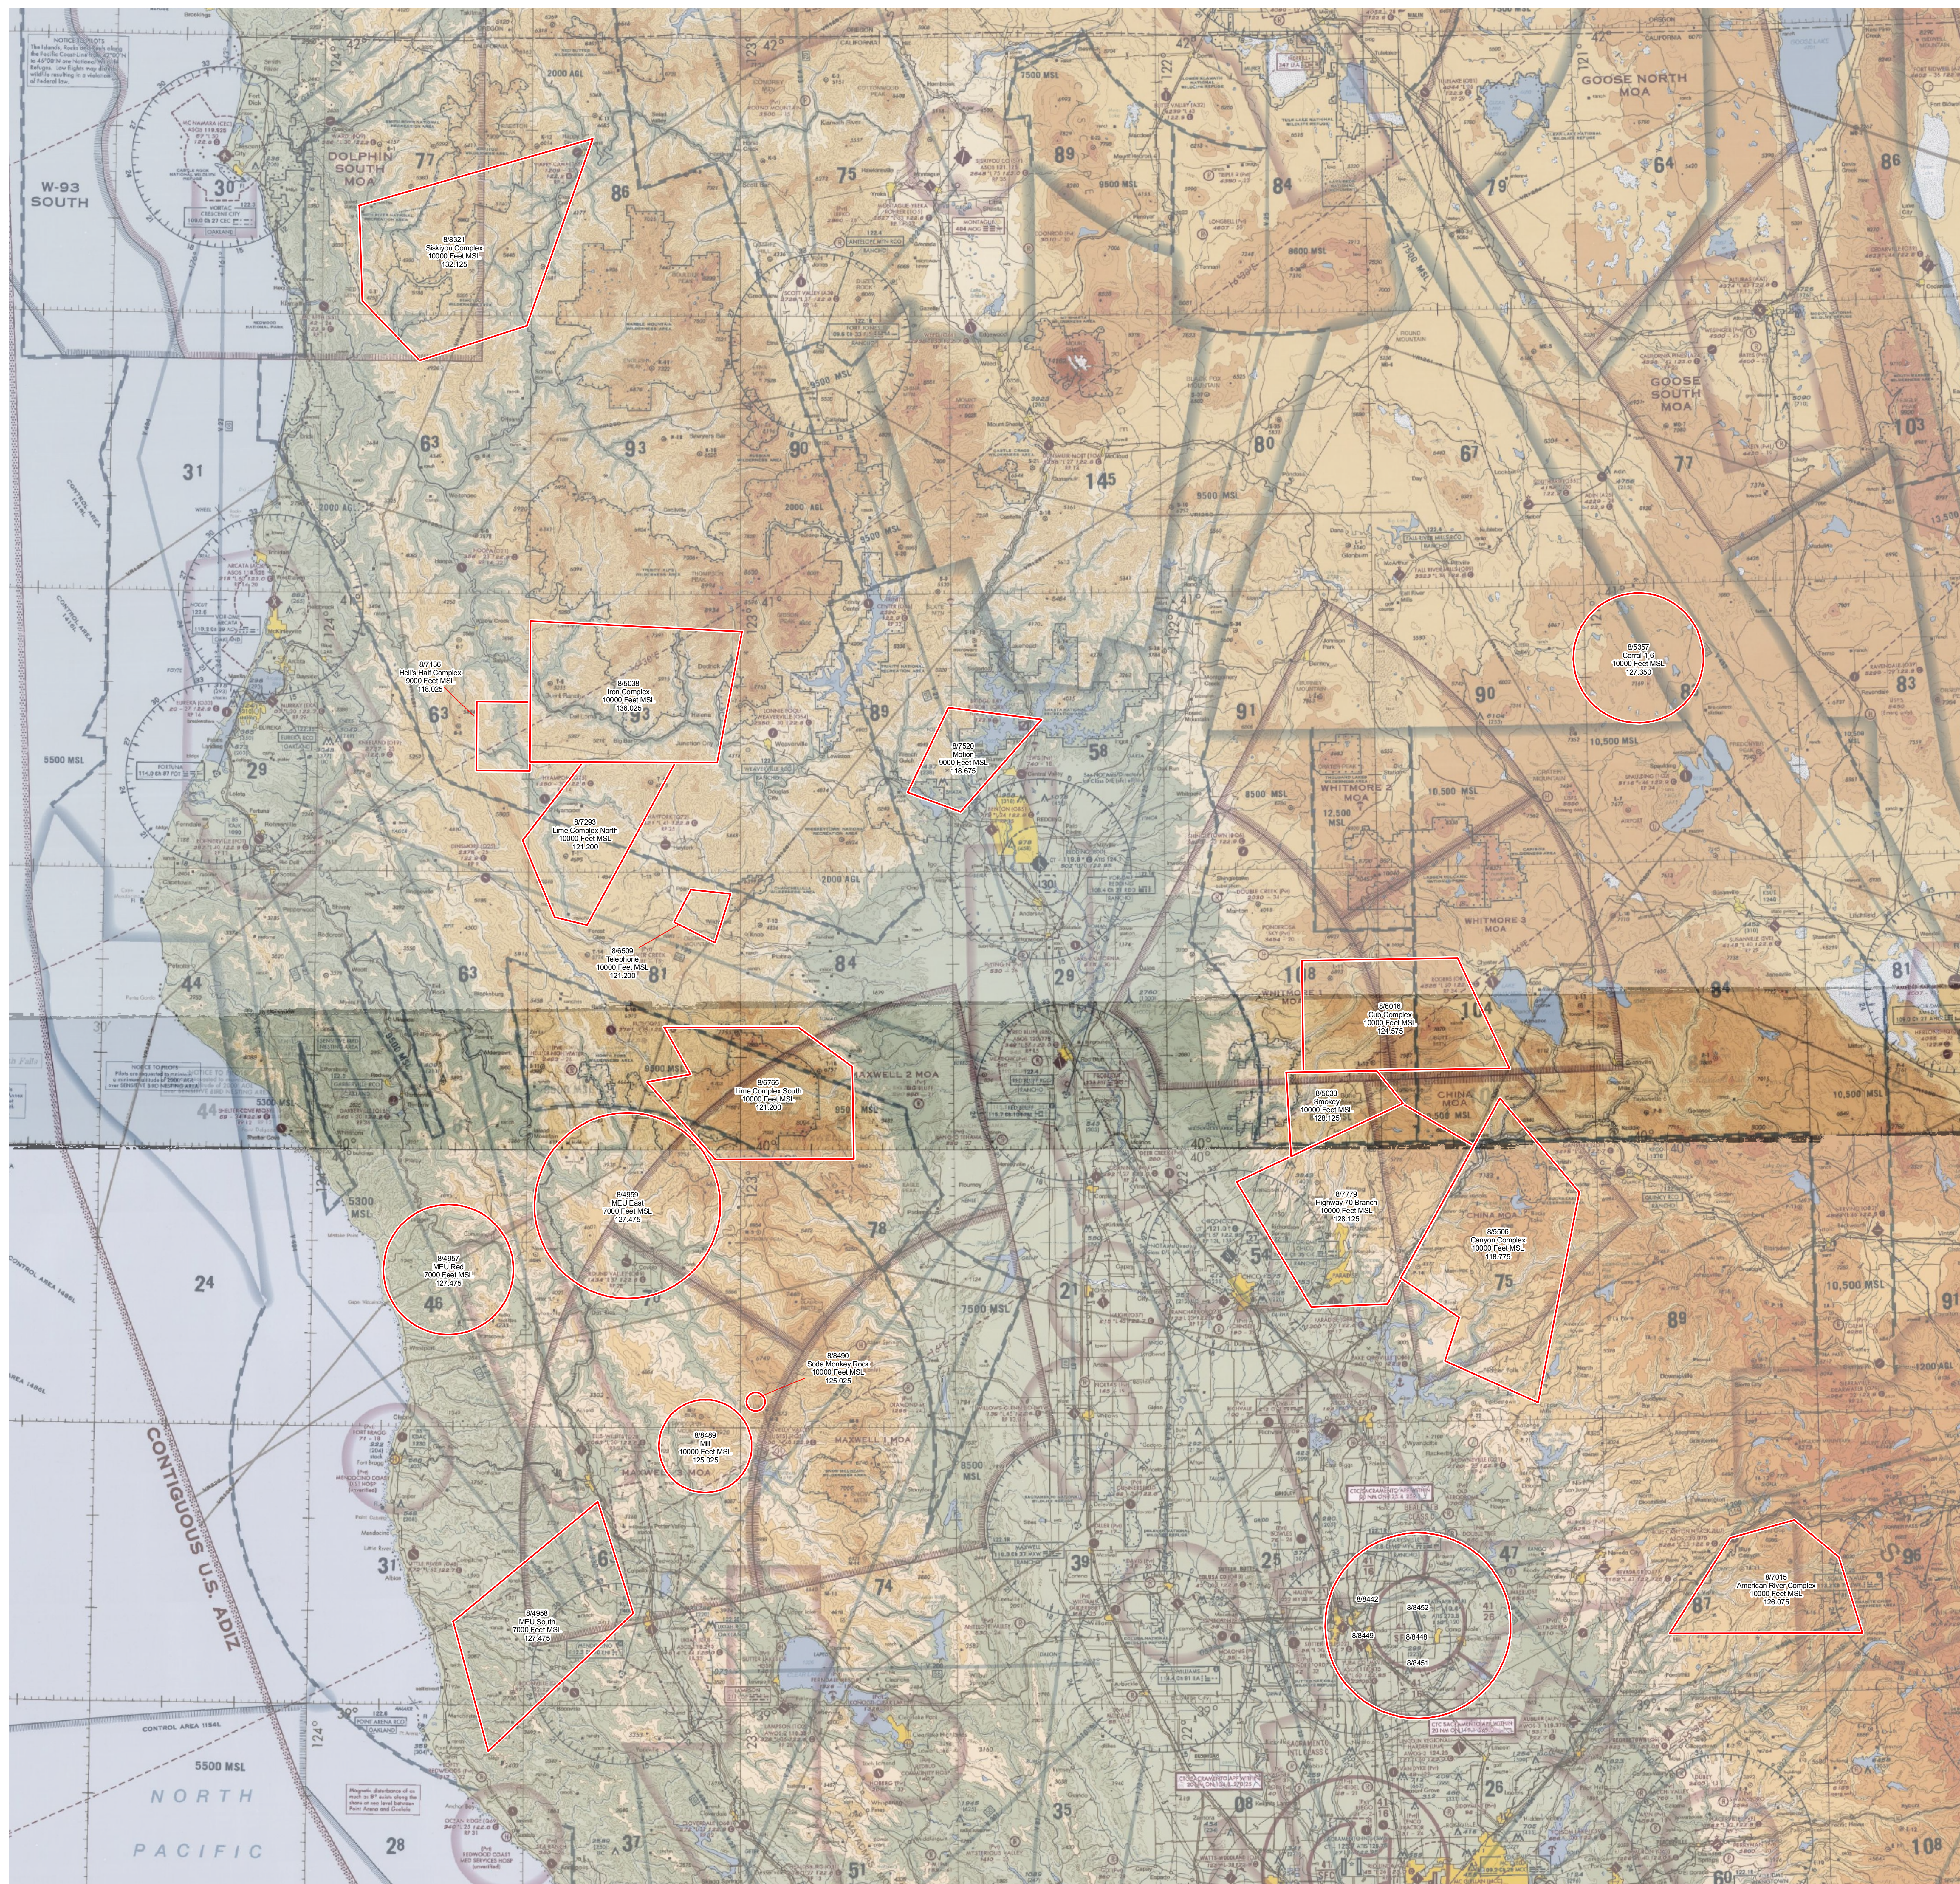

Northern California Temporary Flight Restrictions

Current as of 19-Jul-2008 13:05 UTC
Not for Navigation

0 3.5 7 14 Nautical Miles
<http://tfrinfo.thruhere.net>