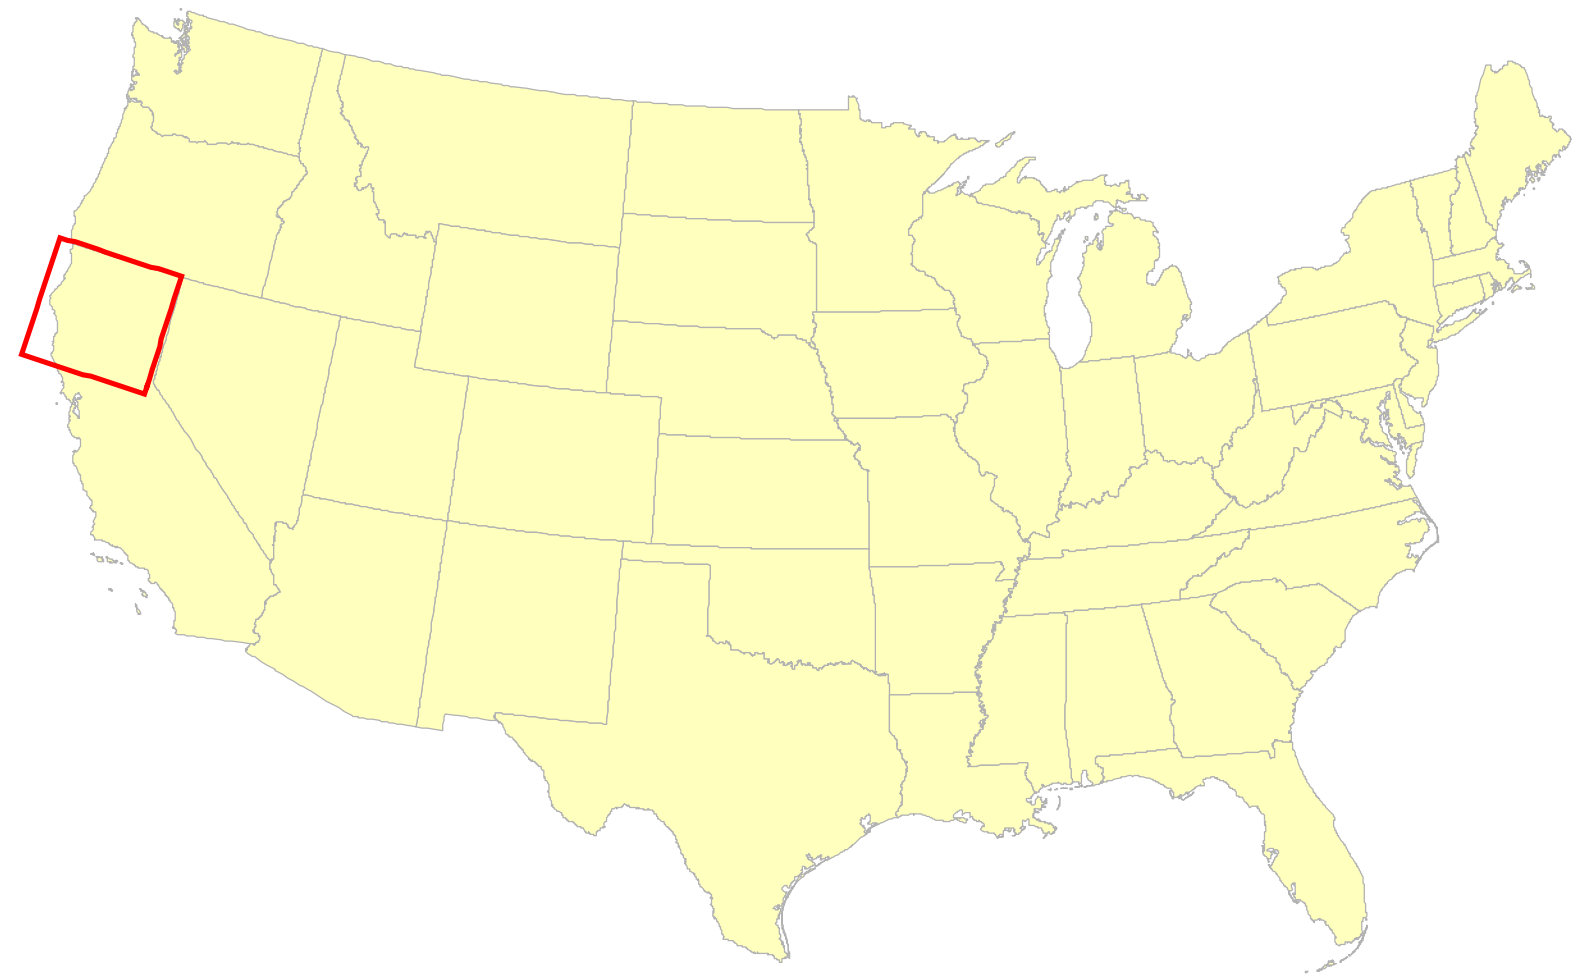

Northern California Temporary Flight Restrictions

Current as of 19-Jul-2008 13:05 UTC
Not for Navigation

0 3.5 7 14 Nautical Miles
<http://tfrinfo.thruhere.net>