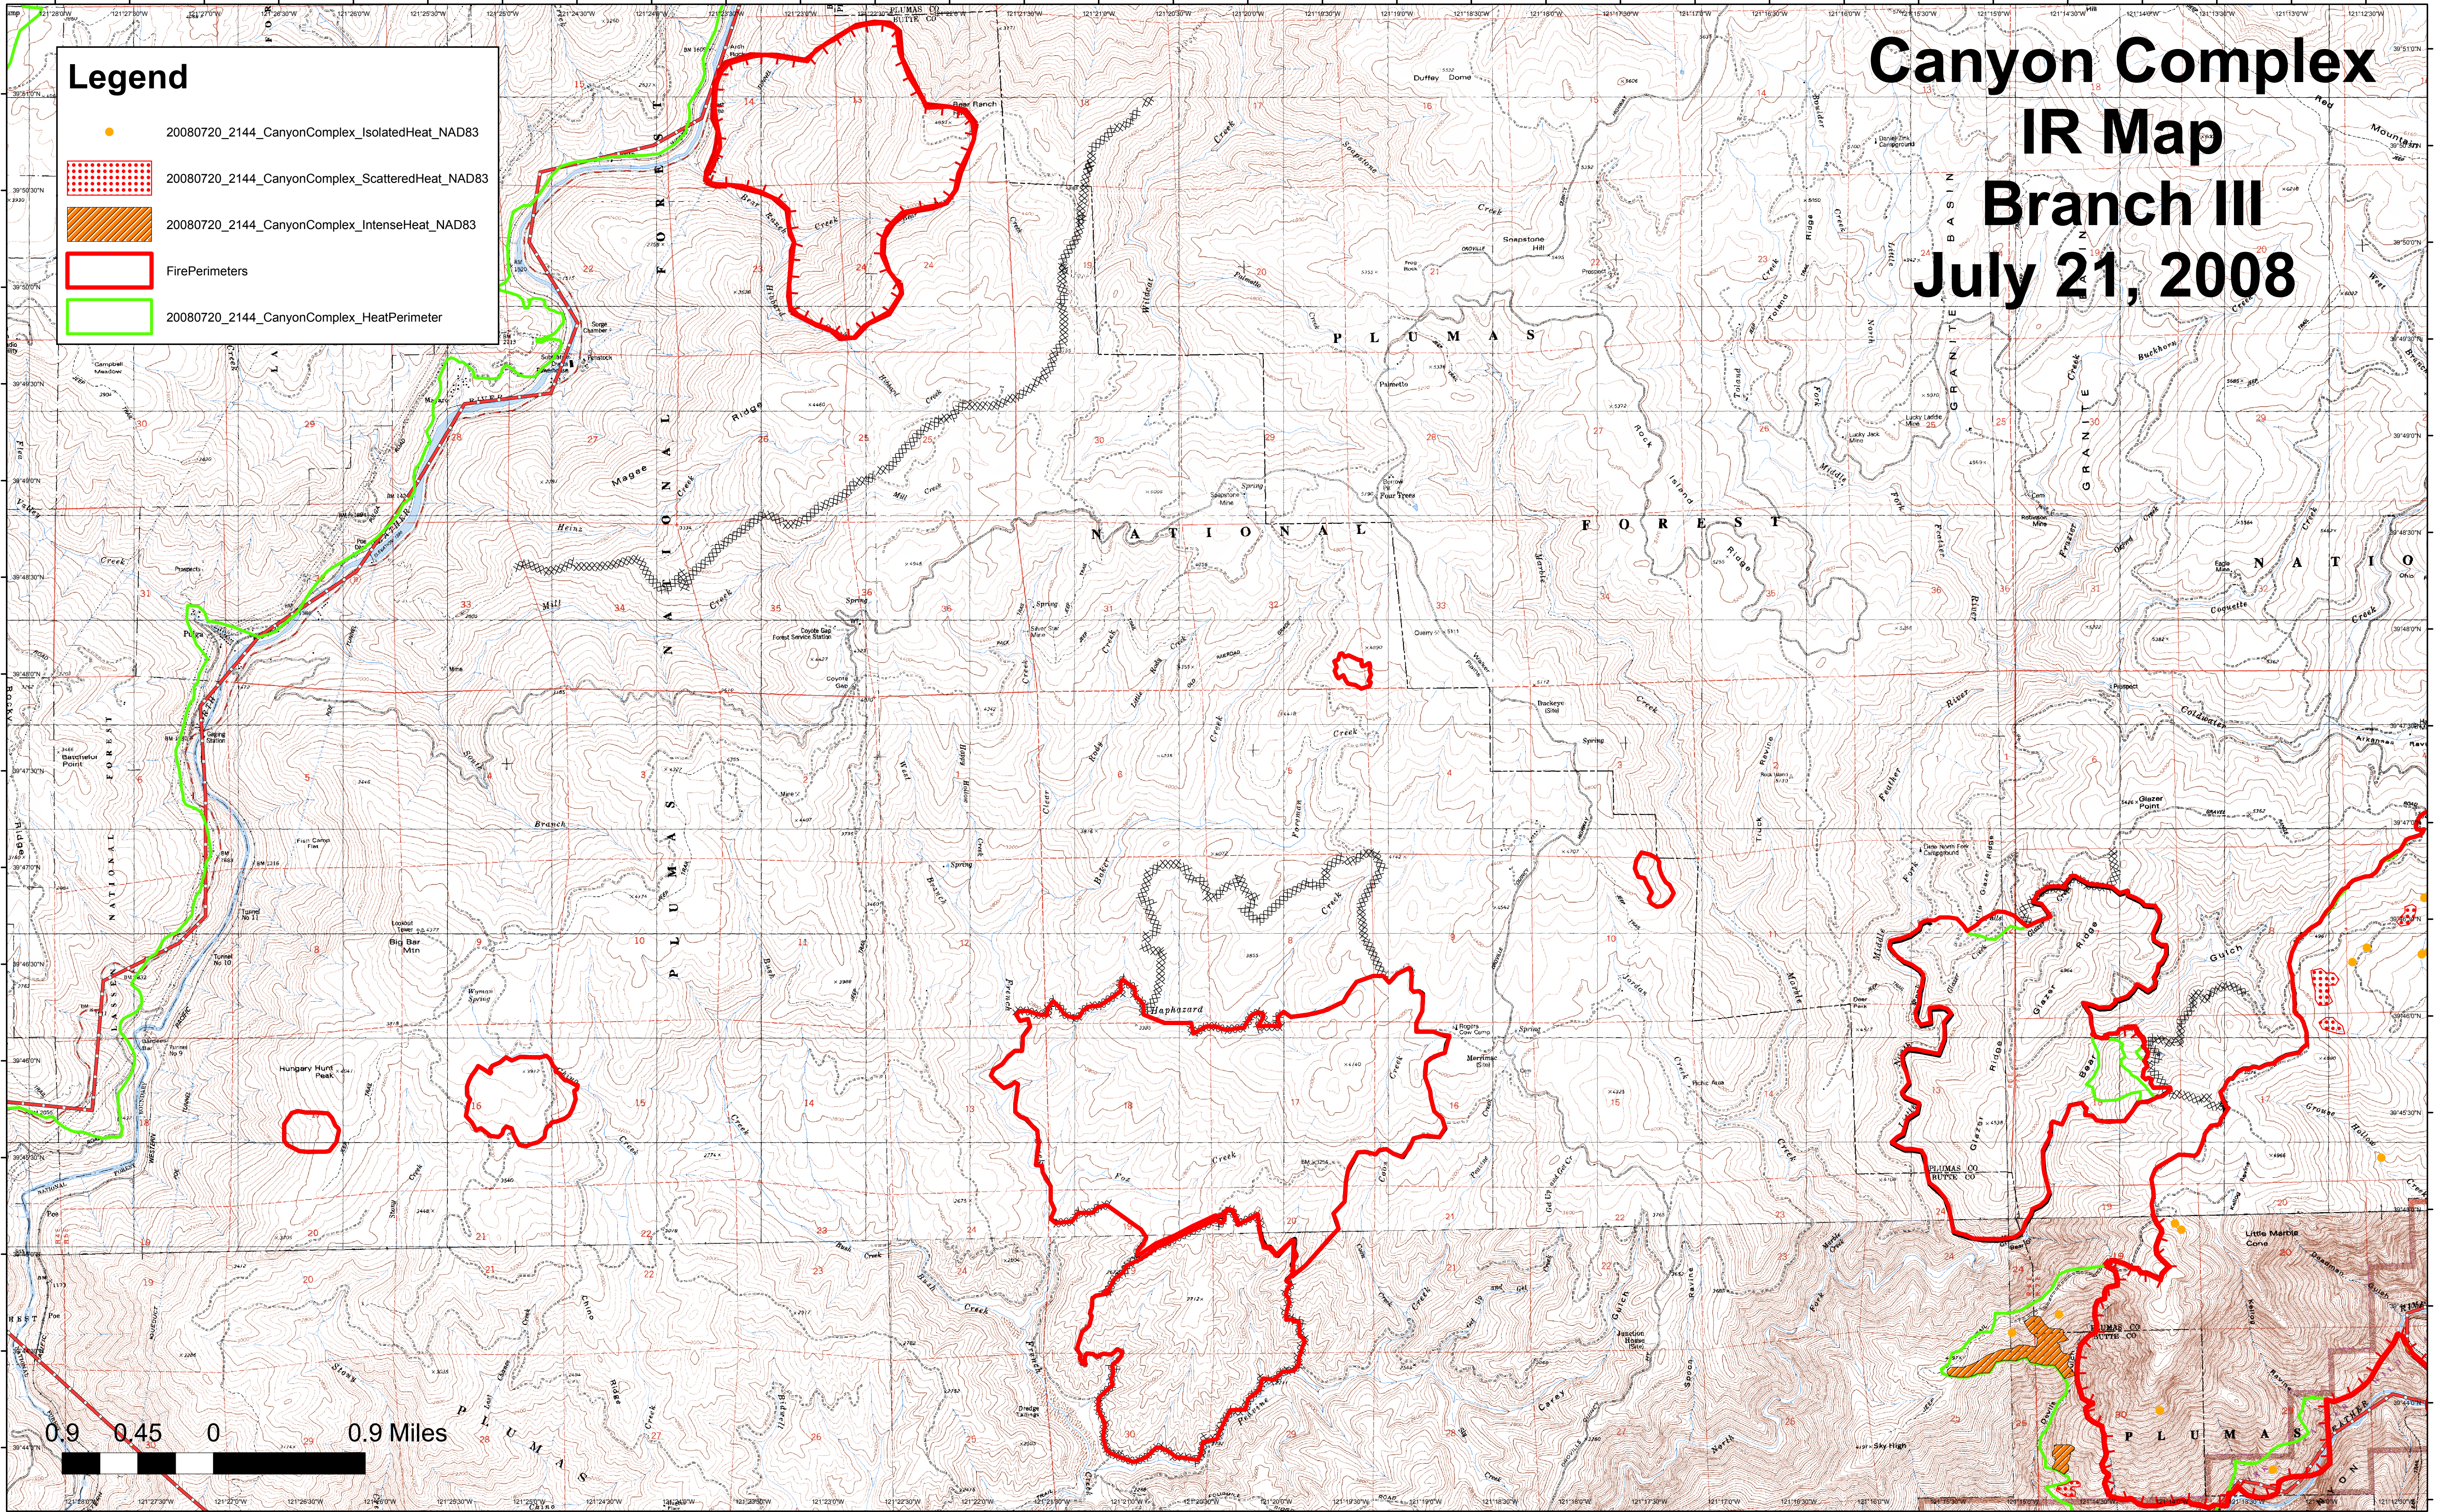

# Canyon Complex IR Map Branch III July 21, 2008

**Legend**

- 20080720\_2144\_CanyonComplex\_IsolatedHeat\_NAD83
- 20080720\_2144\_CanyonComplex\_ScatteredHeat\_NAD83
- 20080720\_2144\_CanyonComplex\_IntenseHeat\_NAD83
- ▭ FirePerimeters
- ▭ 20080720\_2144\_CanyonComplex\_HeatPerimeter

0.9 0.45 0 0.9 Miles