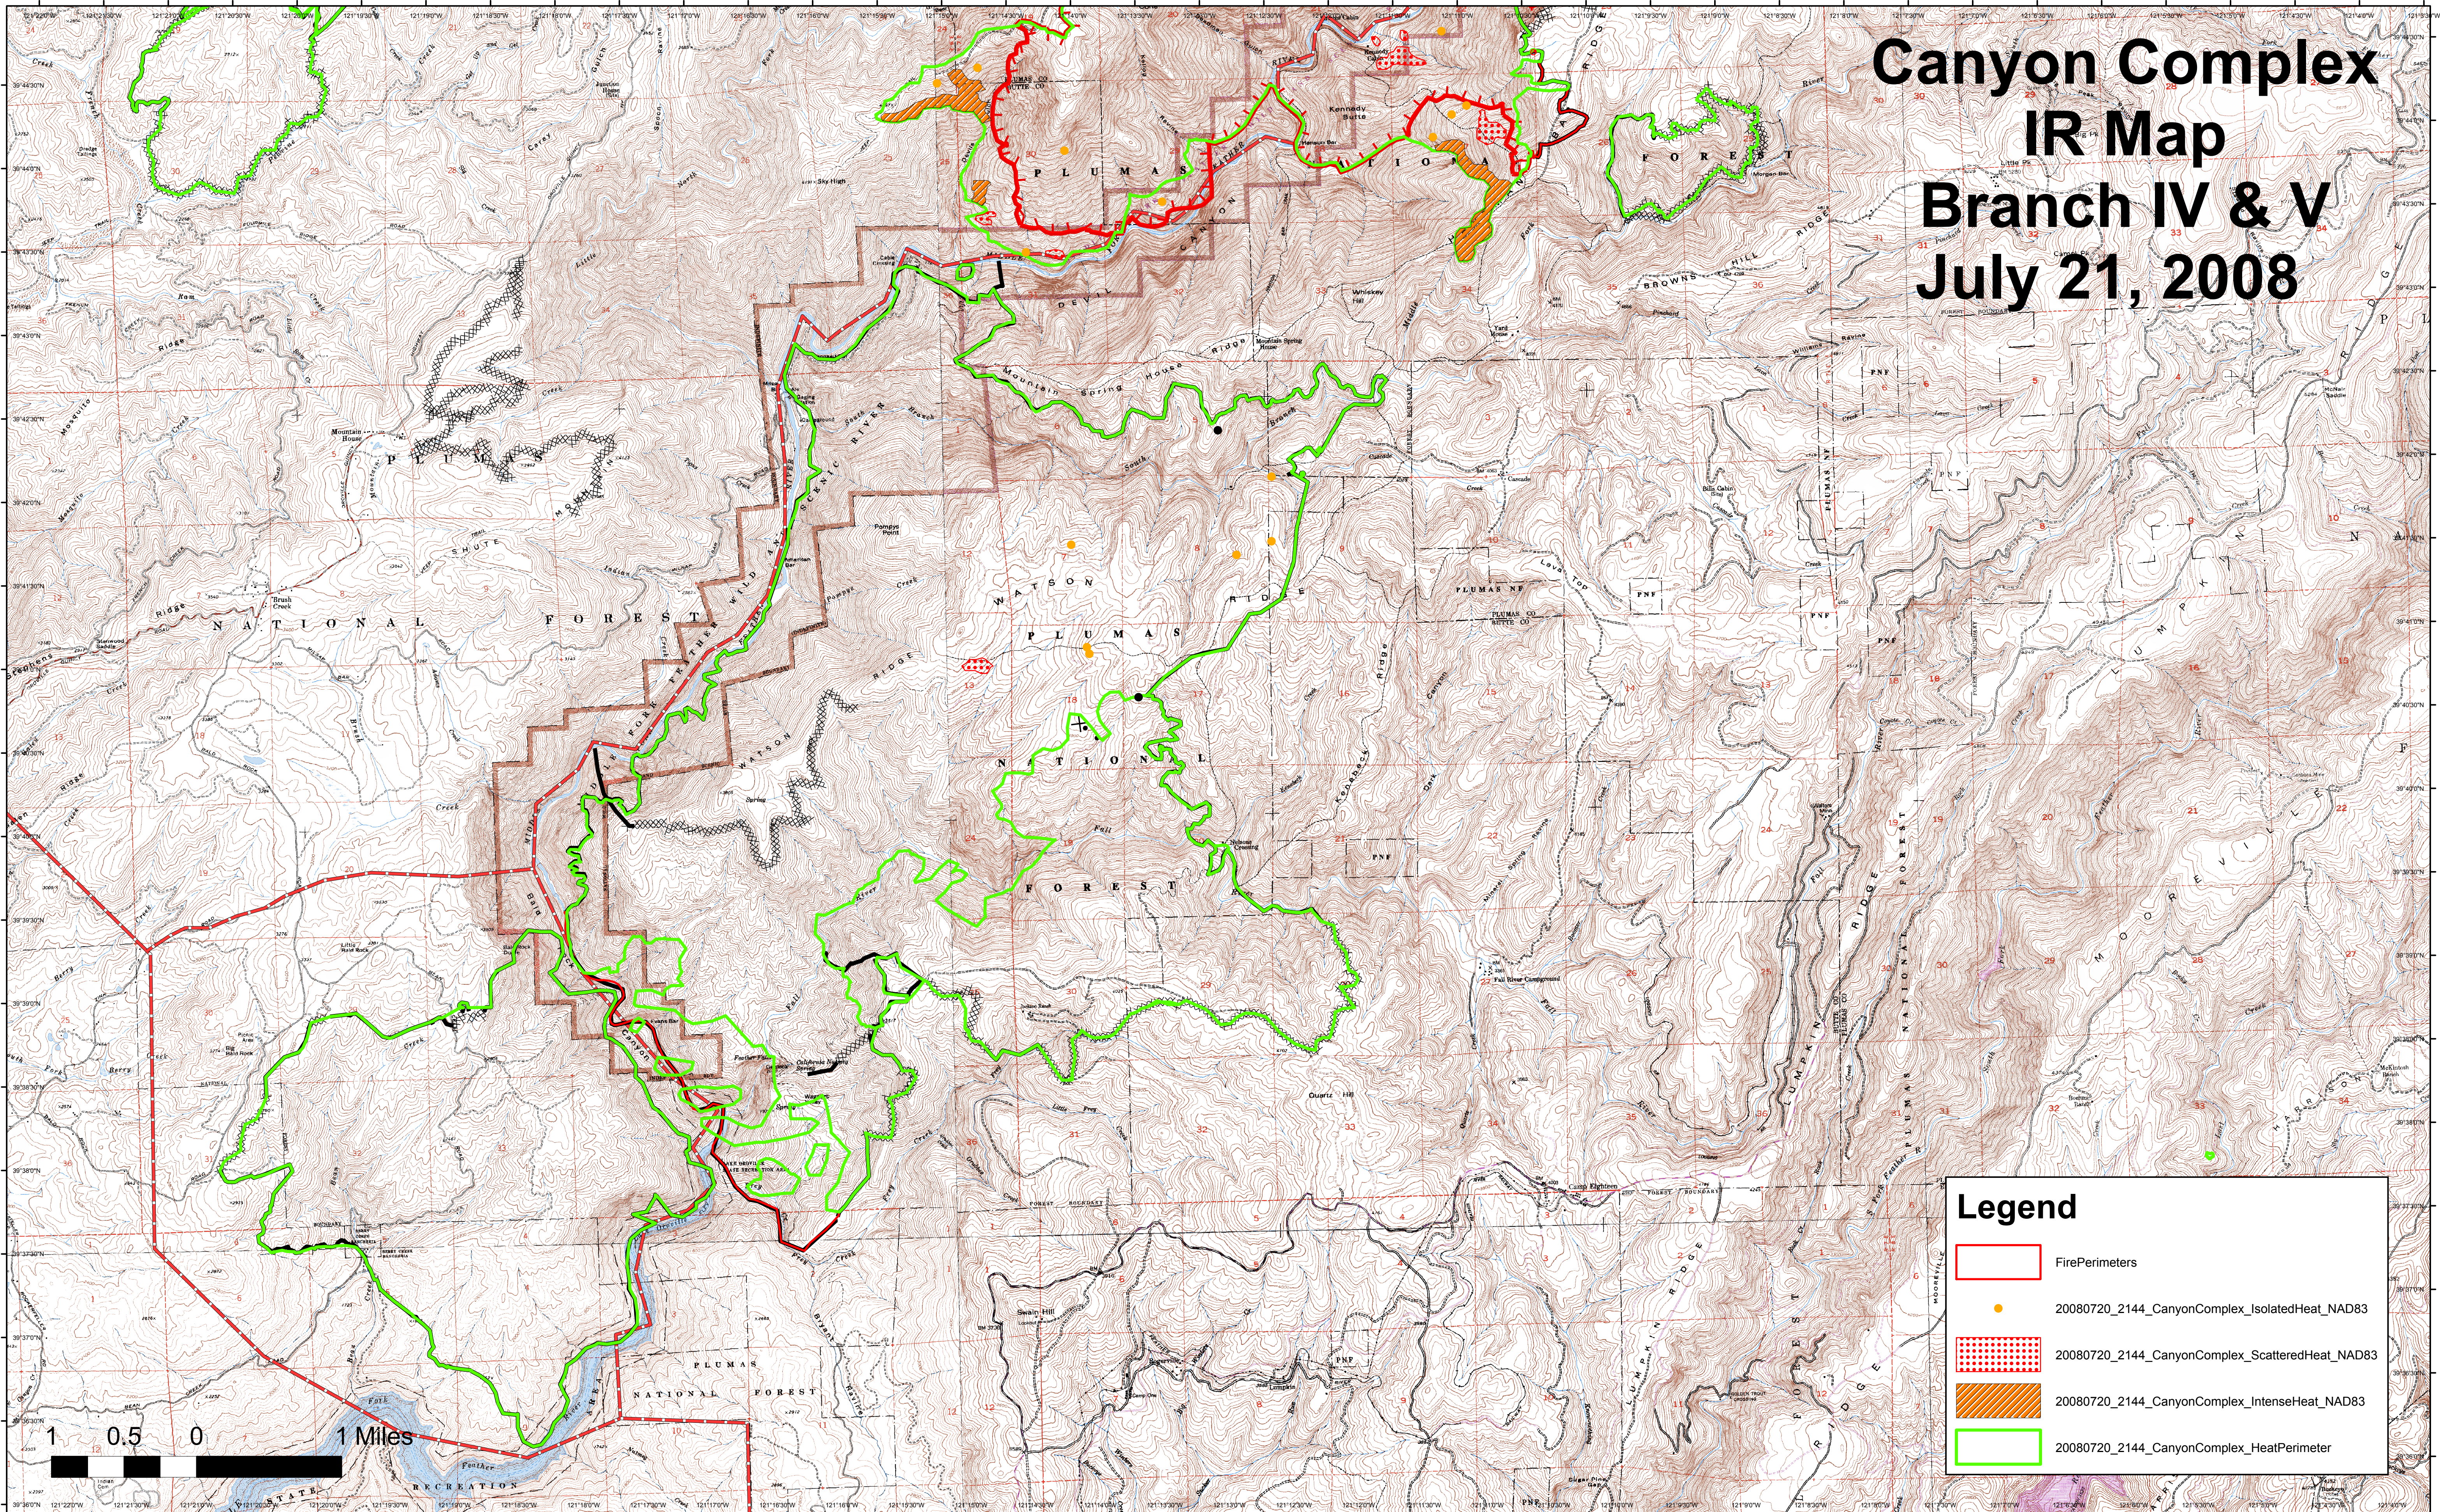

Canyon Complex IR Map Branch IV & V July 21, 2008

1 0.5 0 1 Miles