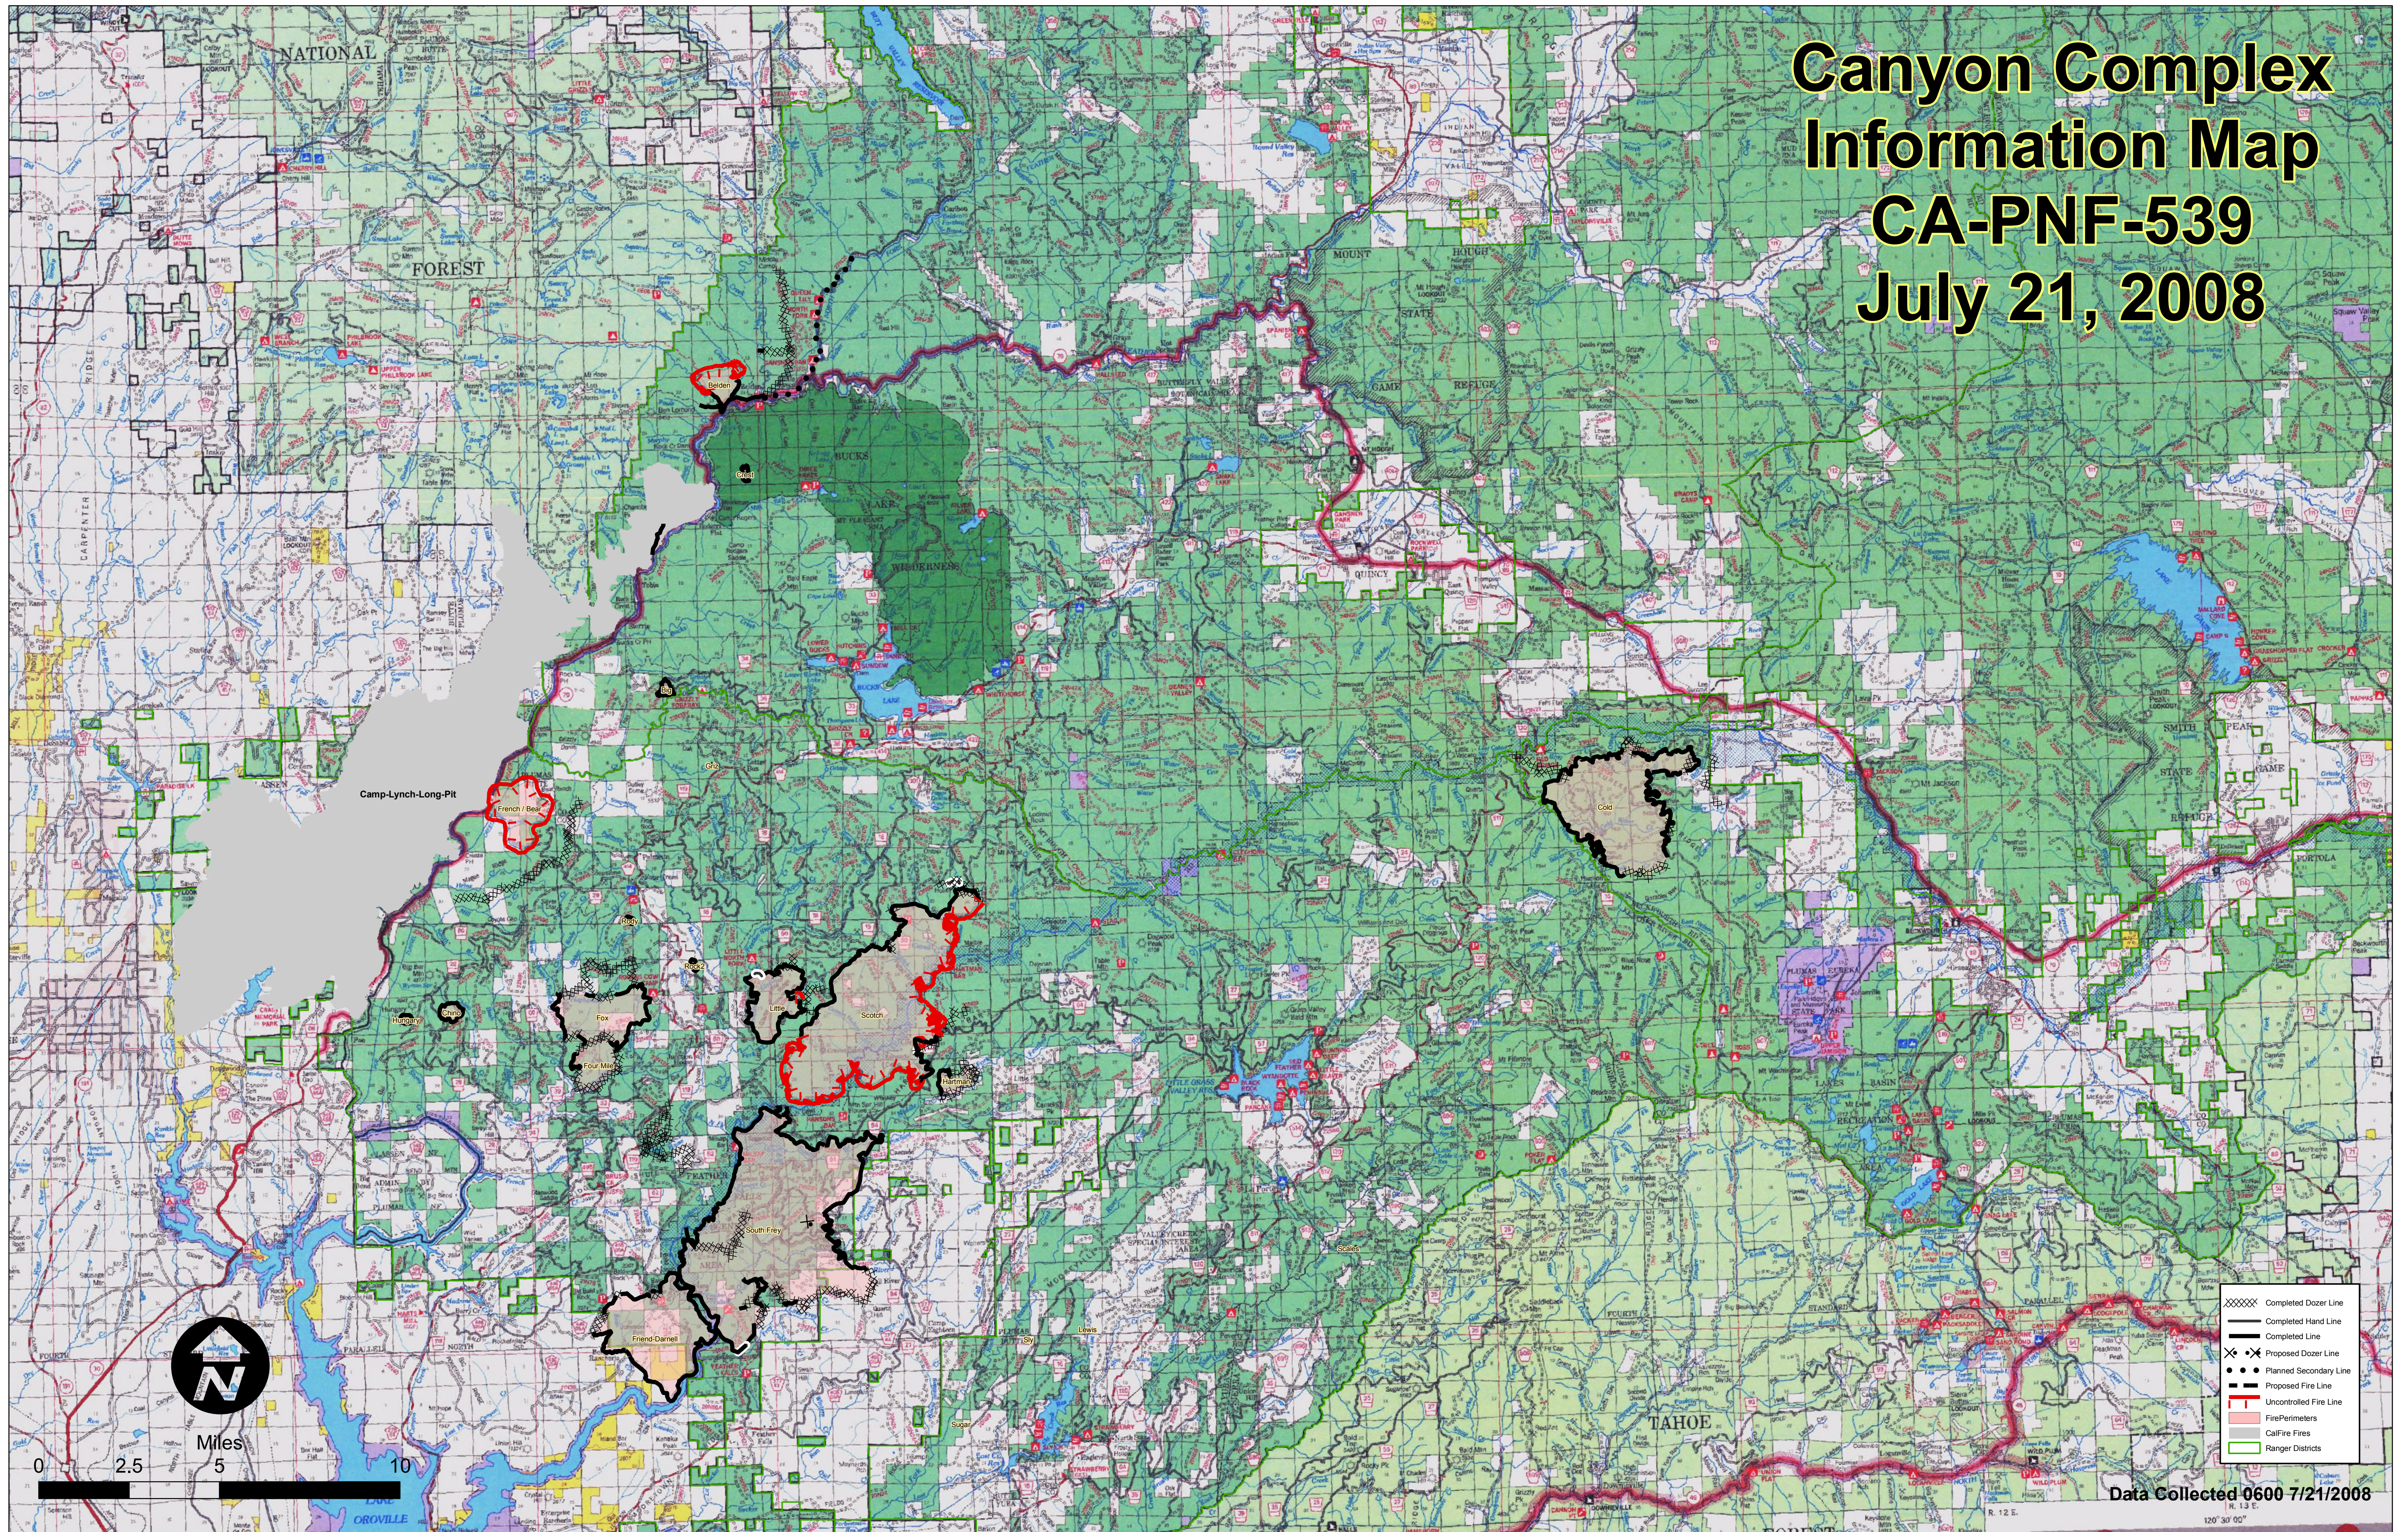

Canyon Complex Information Map CA-PNF-539 July 21, 2008

Camp-Lynch-Long-Pit

French / Bear

Cod

Fox

Little

Scotch

South Frey

Friend-Darnell

TAHOE

OROVILLE

- Completed Dozer Line
- Completed Hand Line
- Completed Line
- Proposed Dozer Line
- Proposed Secondary Line
- Proposed Fire Line
- Uncontrolled Fire Line
- Fire Perimeters
- California Fires
- Ranger Districts

Data Collected 0600 7/21/2008

120° 30' 00"