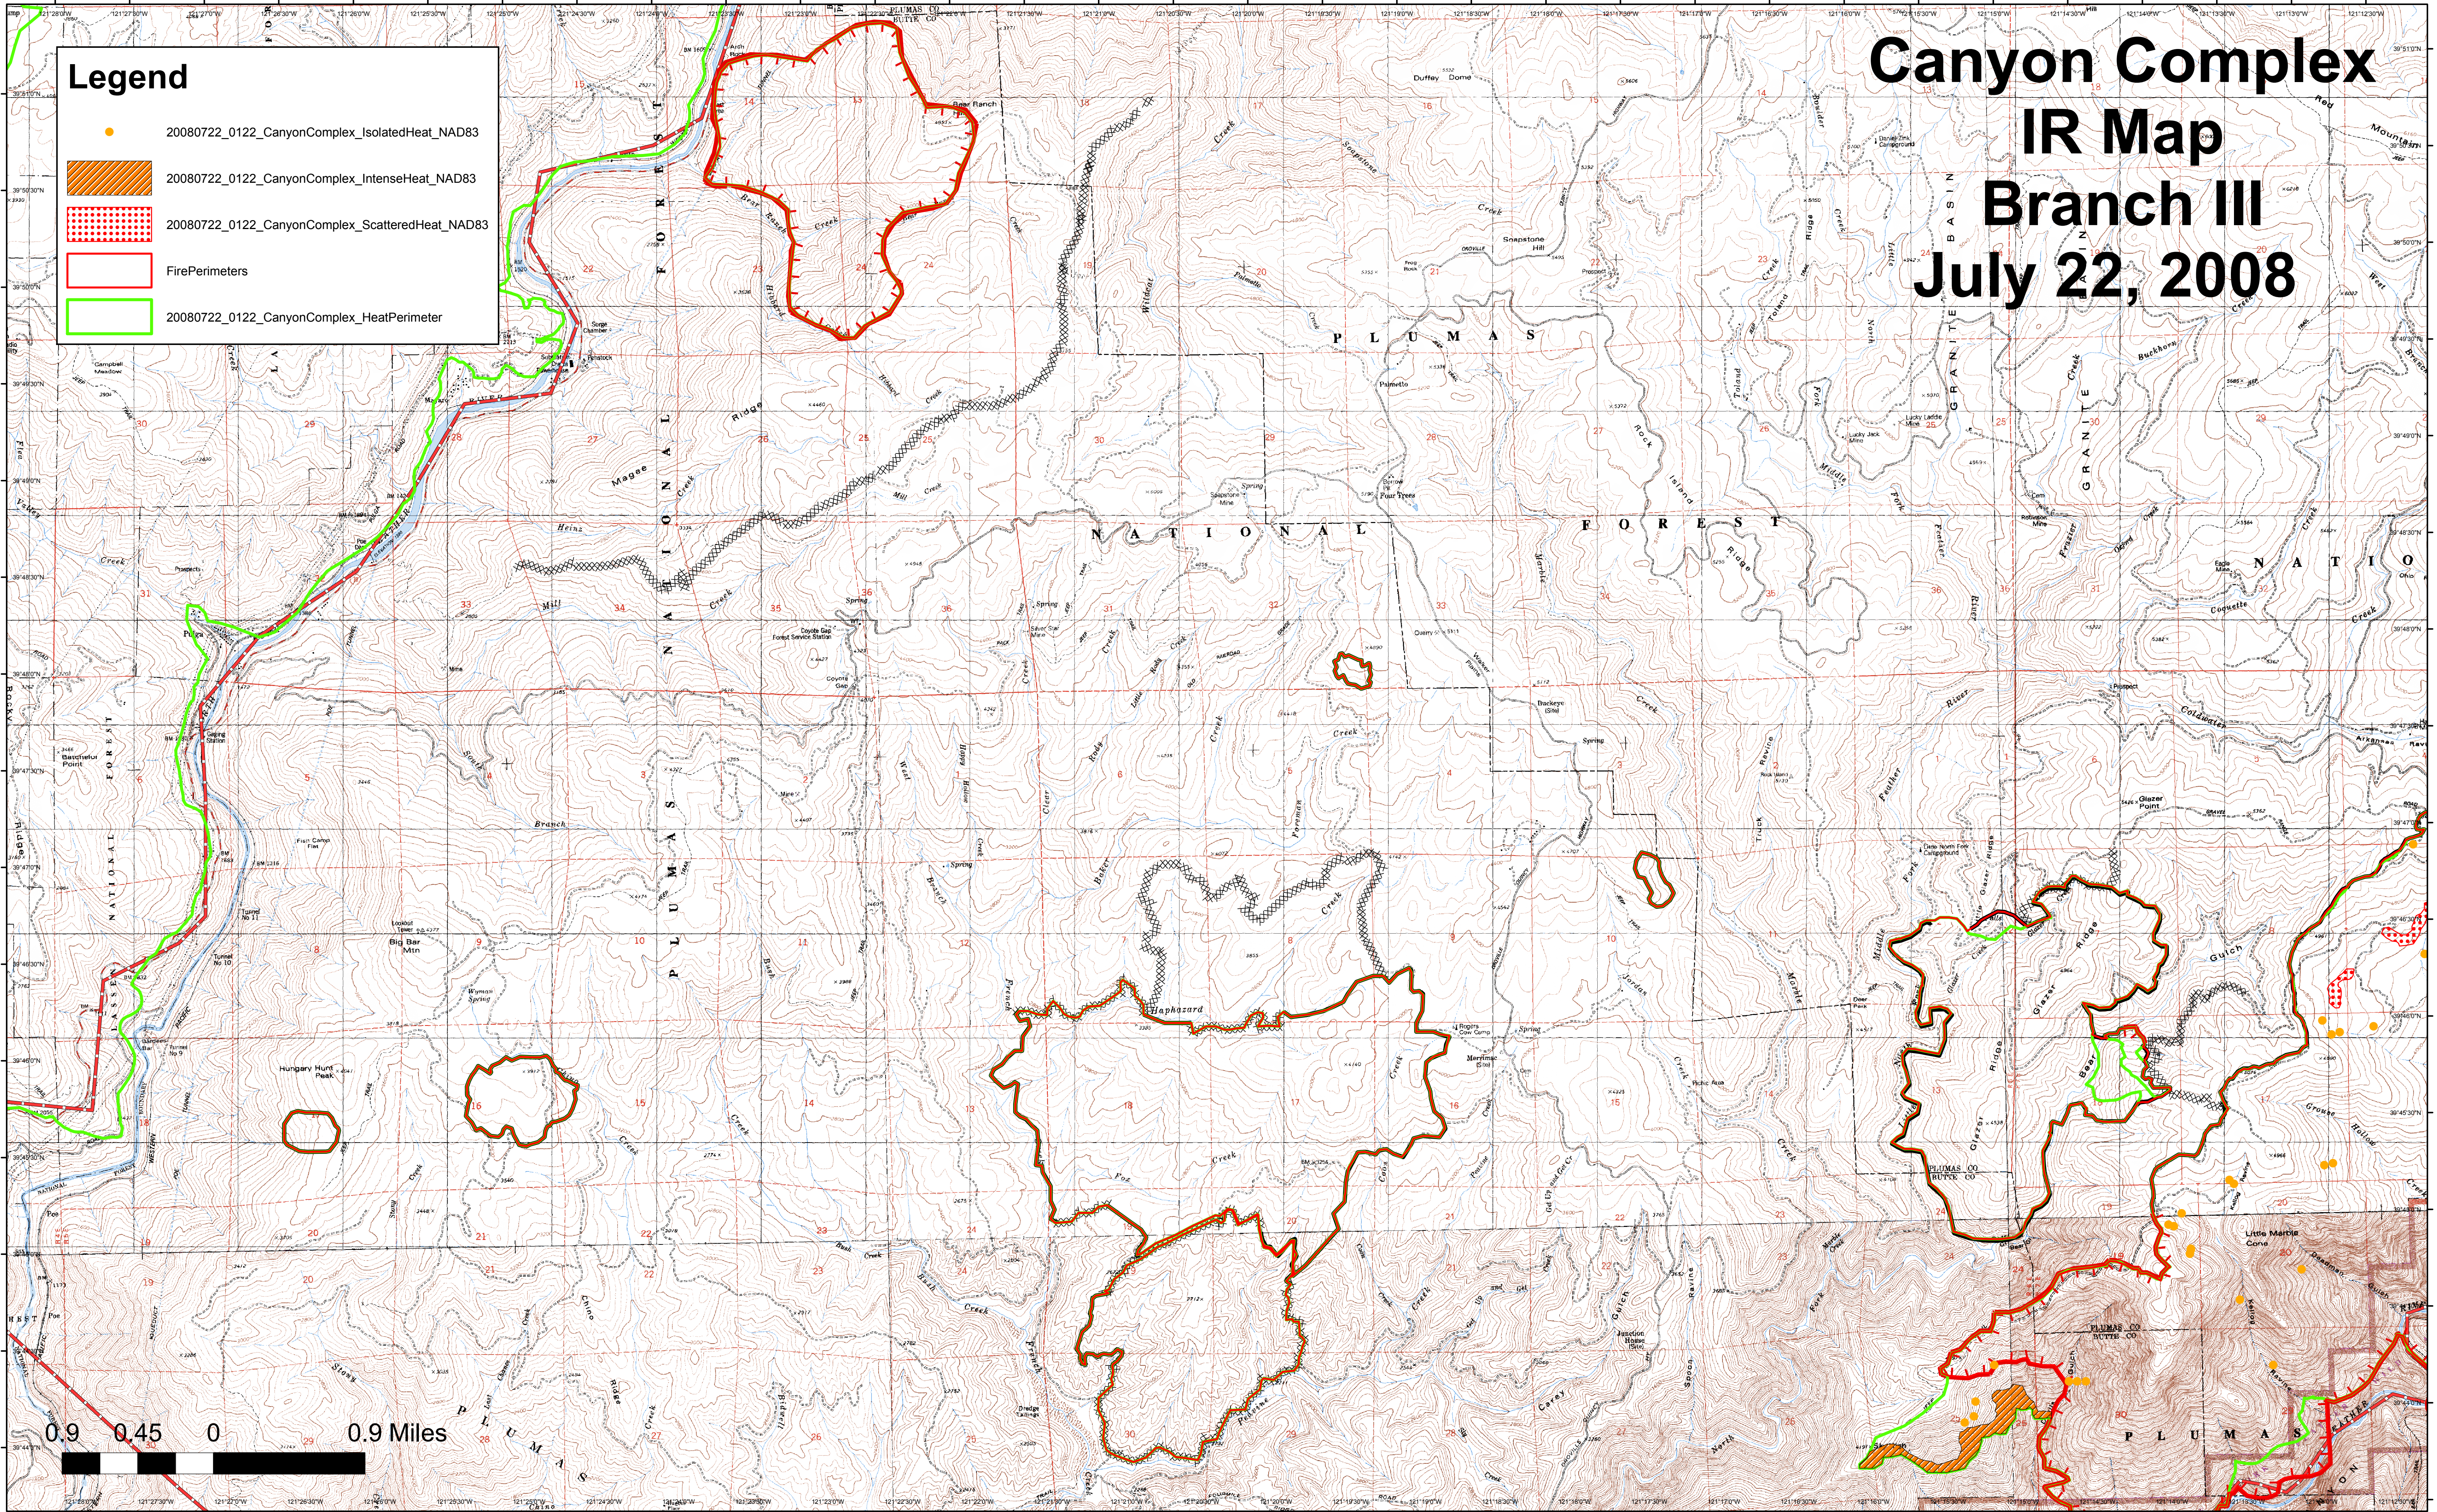

# Canyon Complex IR Map Branch III July 22, 2008

## Legend

- 20080722\_0122\_CanyonComplex\_IsolatedHeat\_NAD83
- ▨ 20080722\_0122\_CanyonComplex\_IntenseHeat\_NAD83
- ▤ 20080722\_0122\_CanyonComplex\_ScatteredHeat\_NAD83
- ▭ FirePerimeters
- ▭ 20080722\_0122\_CanyonComplex\_HeatPerimeter

0.9 0.45 0 0.9 Miles