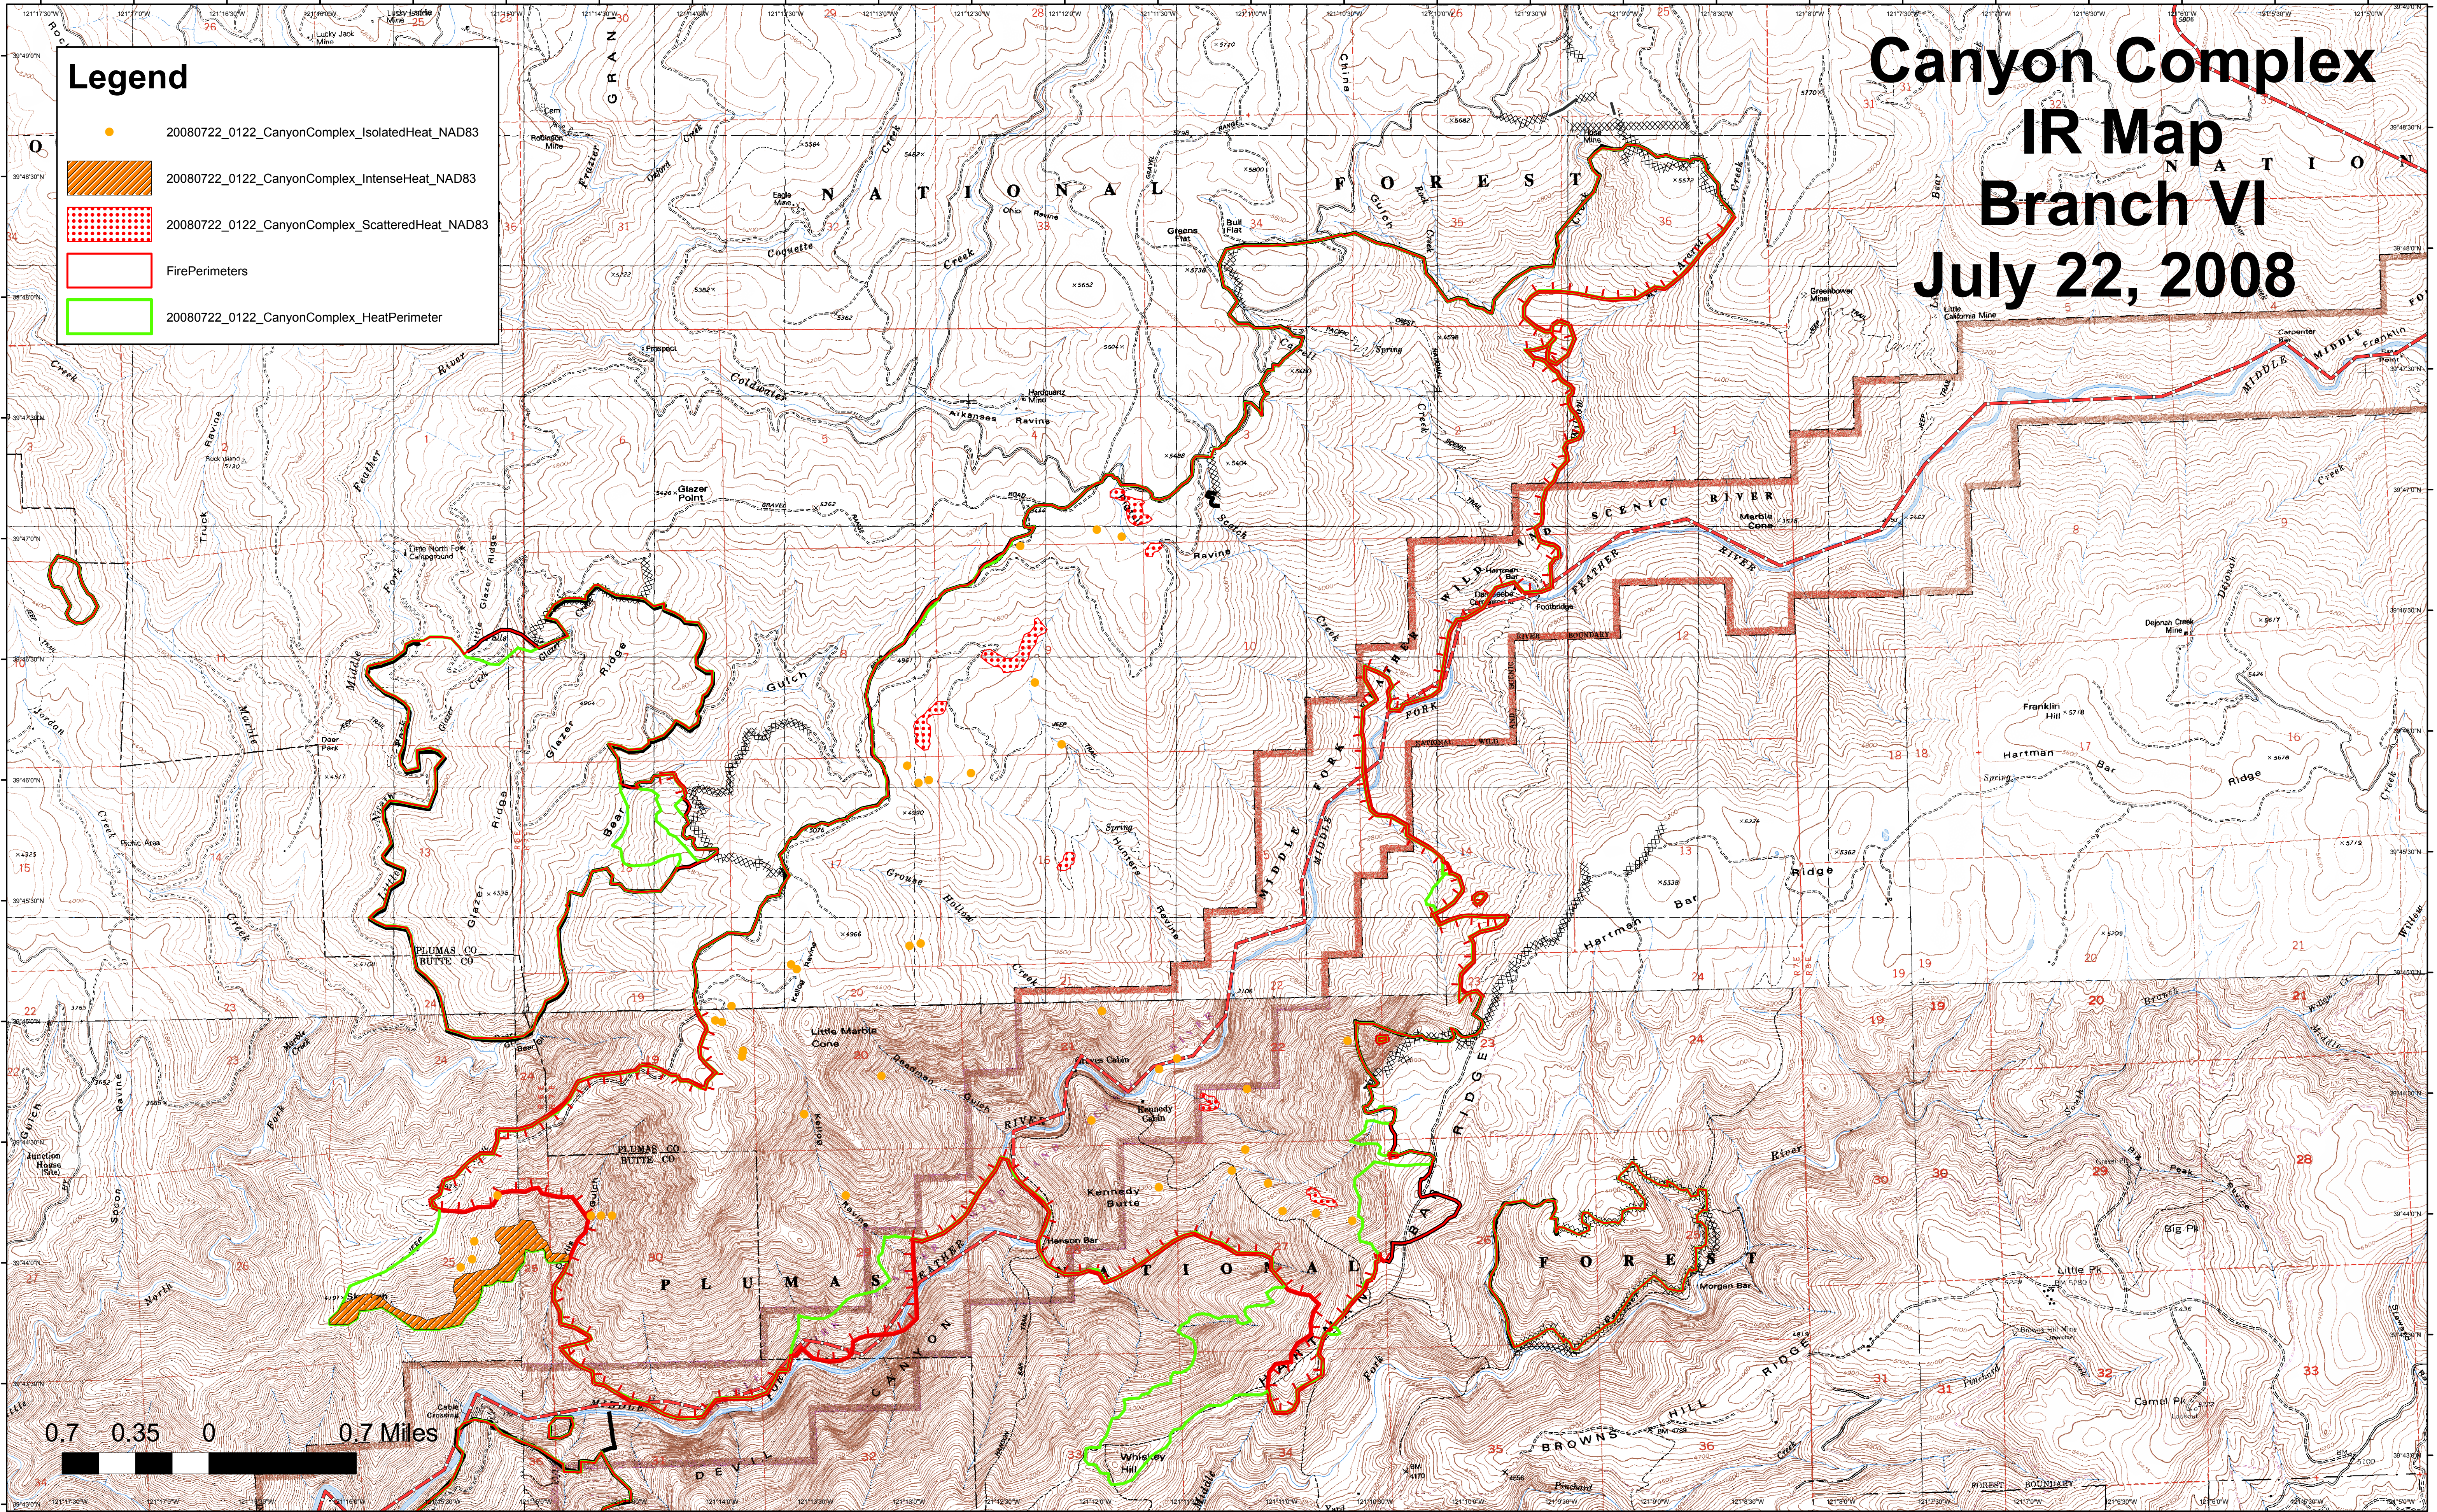

Canyon Complex IR Map Branch VI July 22, 2008

Legend

- 20080722_0122_CanyonComplex_IsolatedHeat_NAD83
- ▨ 20080722_0122_CanyonComplex_IntenseHeat_NAD83
- ▤ 20080722_0122_CanyonComplex_ScatteredHeat_NAD83
- ▭ FirePerimeters
- ▭ 20080722_0122_CanyonComplex_HeatPerimeter

0.7 0.35 0 0.7 Miles