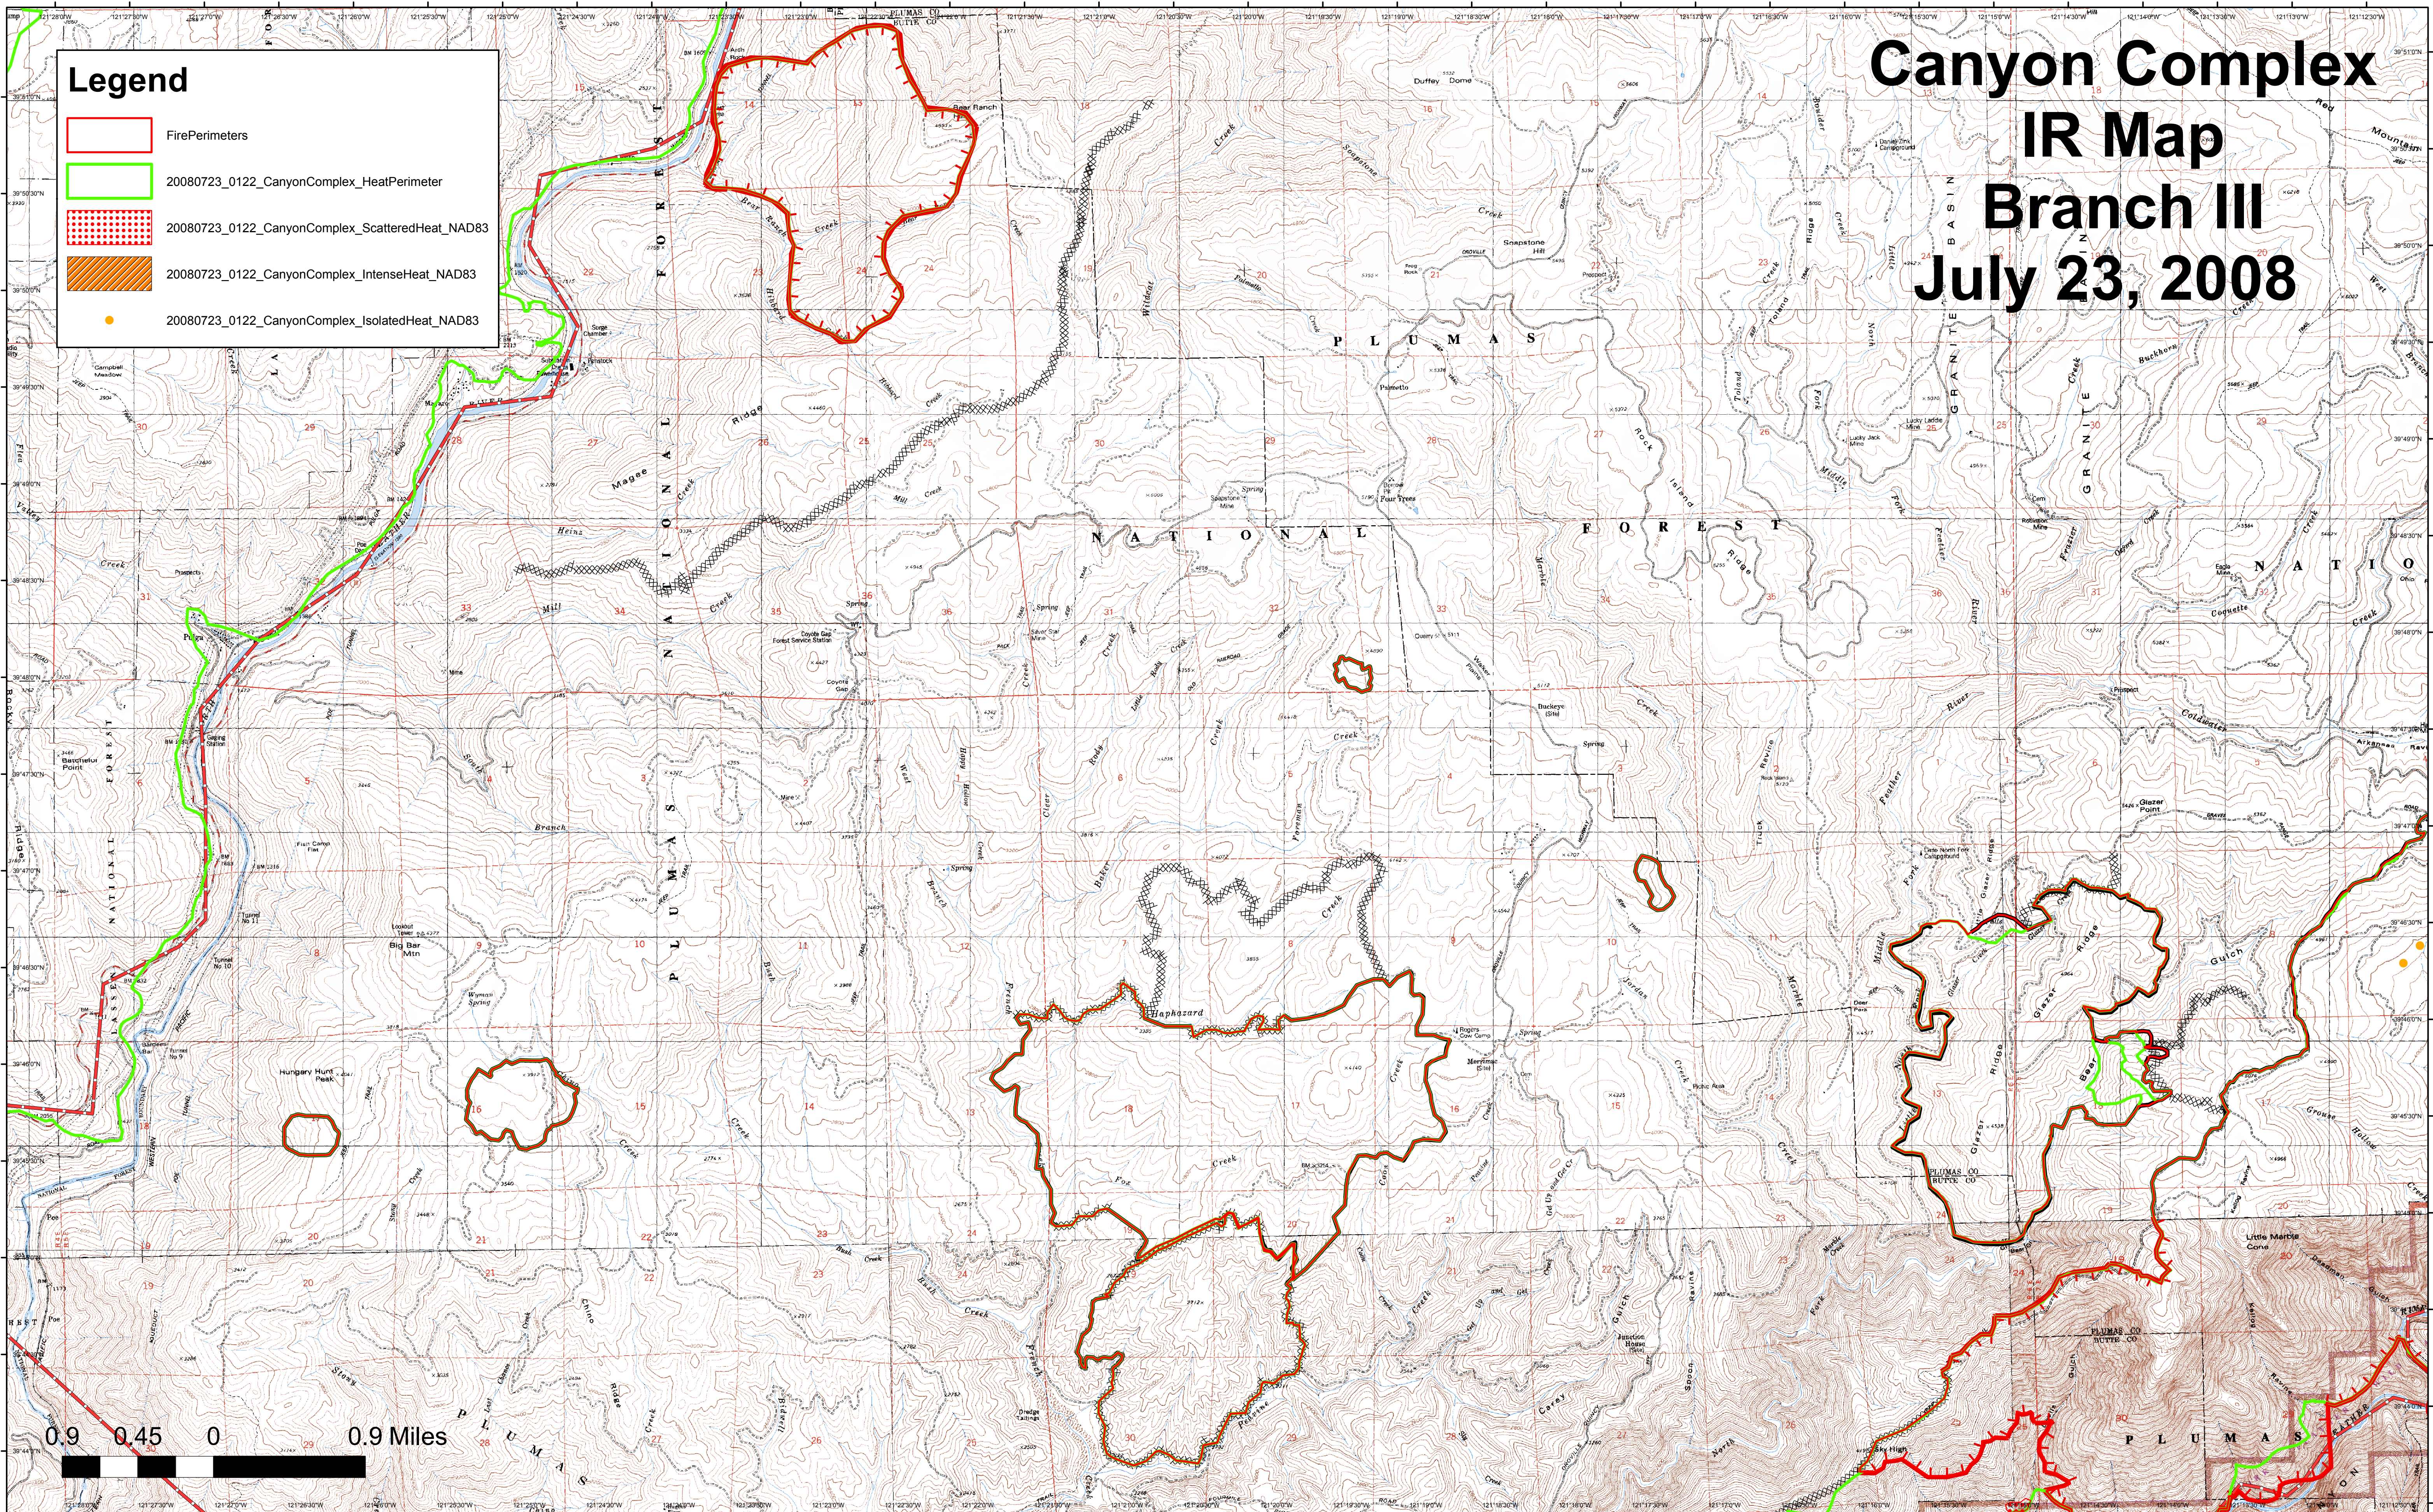

Canyon Complex IR Map Branch III July 23, 2008

Legend

-  FirePerimeters
-  20080723_0122_CanyonComplex_HeatPerimeter
-  20080723_0122_CanyonComplex_ScatteredHeat_NAD83
-  20080723_0122_CanyonComplex_IntenseHeat_NAD83
-  20080723_0122_CanyonComplex_IsolatedHeat_NAD83

0.9 0.45 0 0.9 Miles