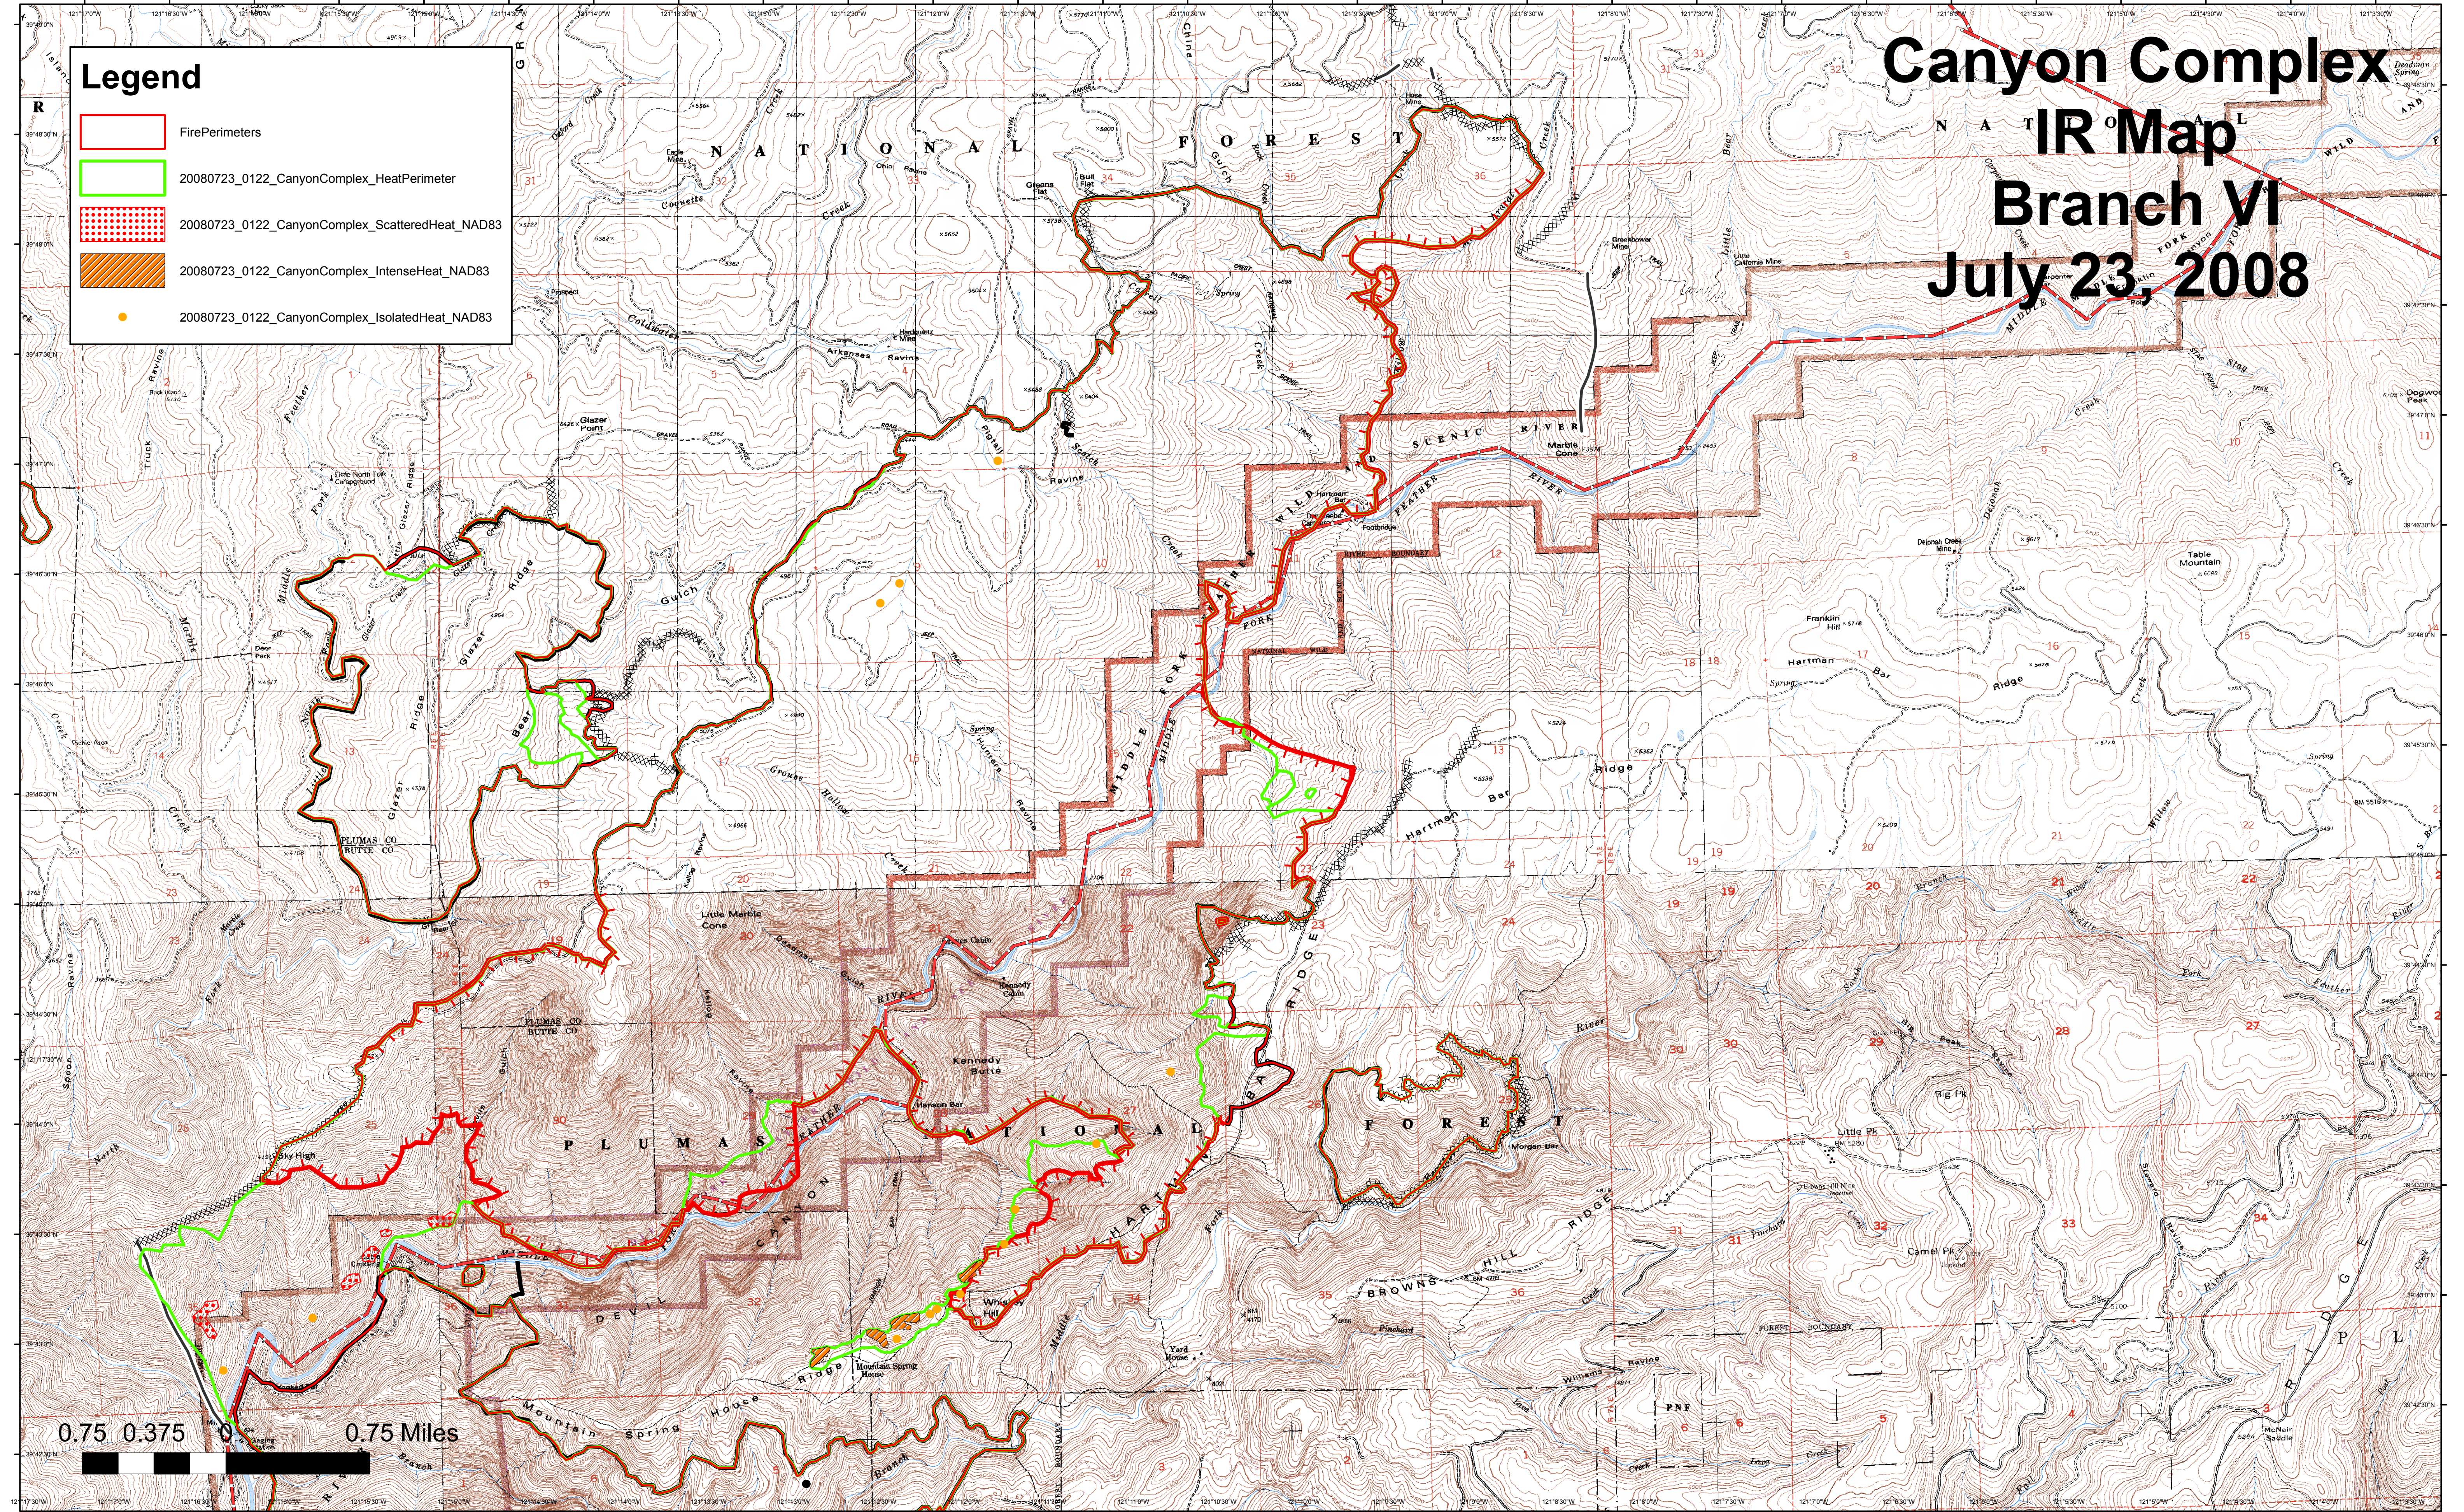

# Canyon Complex IR Map Branch VI July 23, 2008

## Legend

-  FirePerimeters
-  20080723\_0122\_CanyonComplex\_HeatPerimeter
-  20080723\_0122\_CanyonComplex\_ScatteredHeat\_NAD83
-  20080723\_0122\_CanyonComplex\_IntenseHeat\_NAD83
-  20080723\_0122\_CanyonComplex\_IsolatedHeat\_NAD83

0.75 0.375 0 0.75 Miles