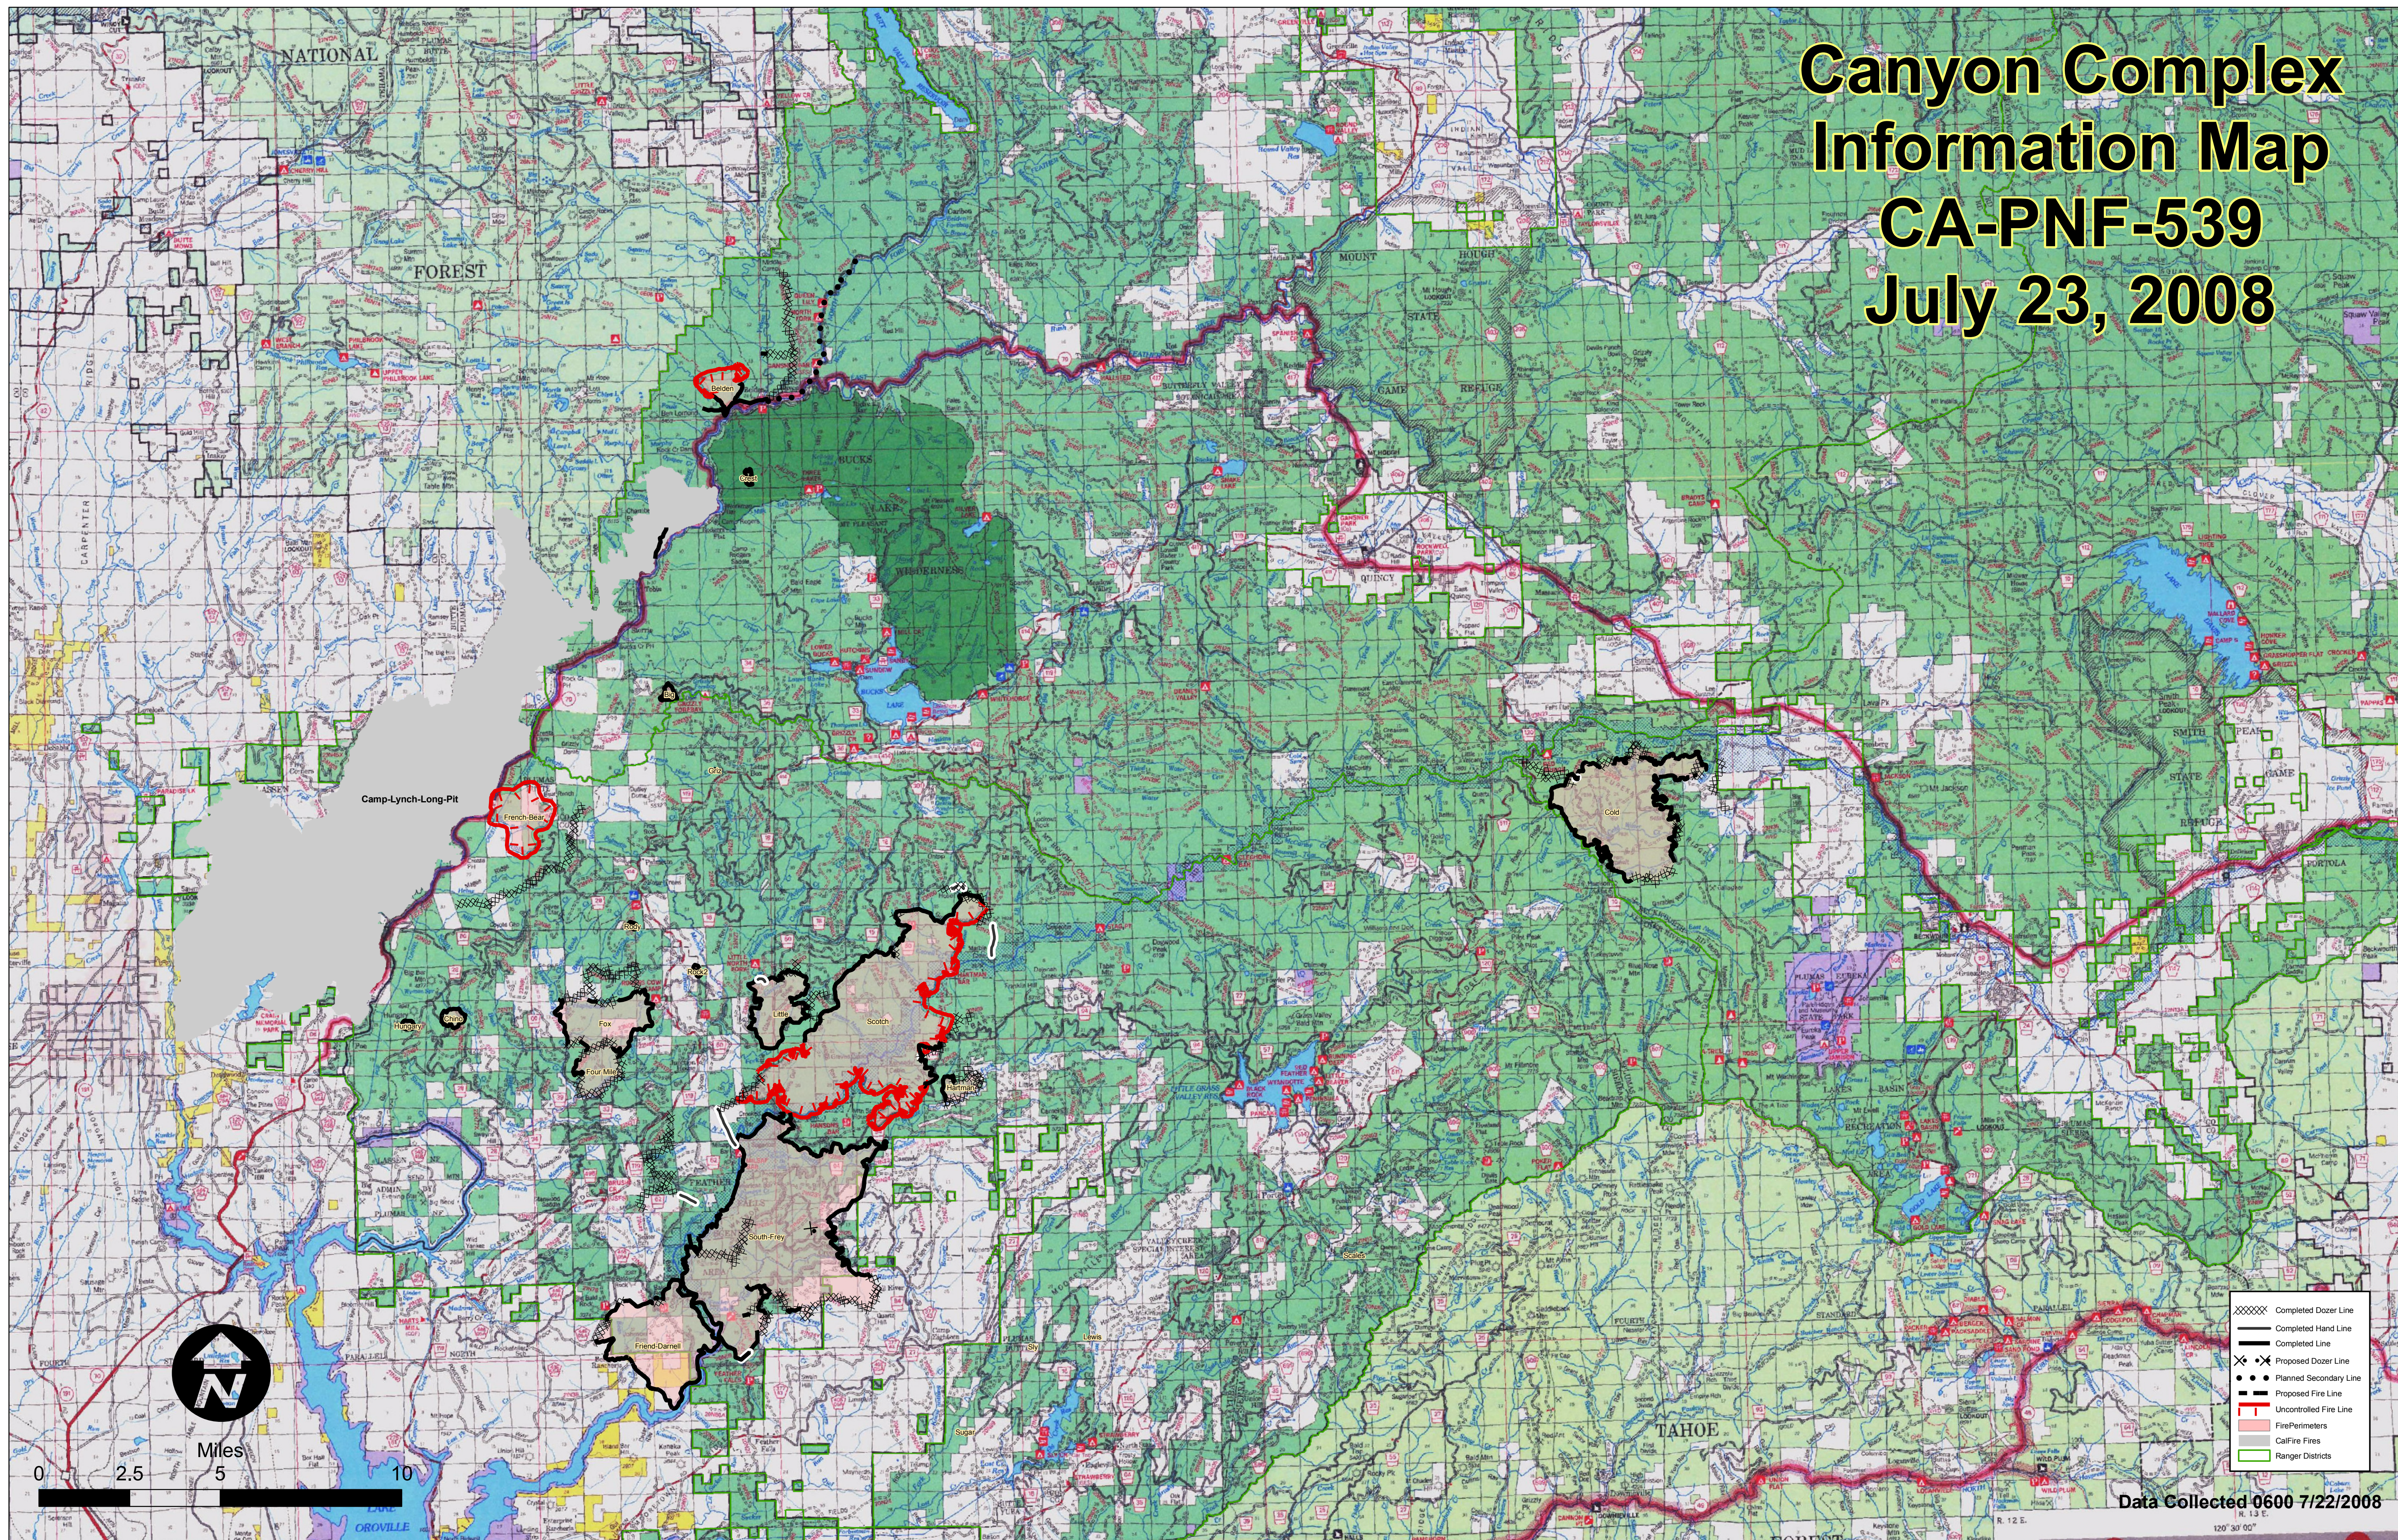

Canyon Complex Information Map CA-PNF-539 July 23, 2008

Camp-Lynch-Long-Pit

French-Bear

Cod

Fox

Little

Scotch

Four Mile

South-Frey

Friend-Darnell

TAHOE

OROVILLE

Data Collected 0600 7/22/2008

- Completed Dozer Line
- Completed Hand Line
- Completed Line
- Proposed Dozer Line
- Planned Secondary Line
- Proposed Fire Line
- Uncontrolled Fire Line
- Fire Perimeters
- Call Fire Fires
- Ranger Districts

0 2.5 5 10
Miles

120° 30' 00"