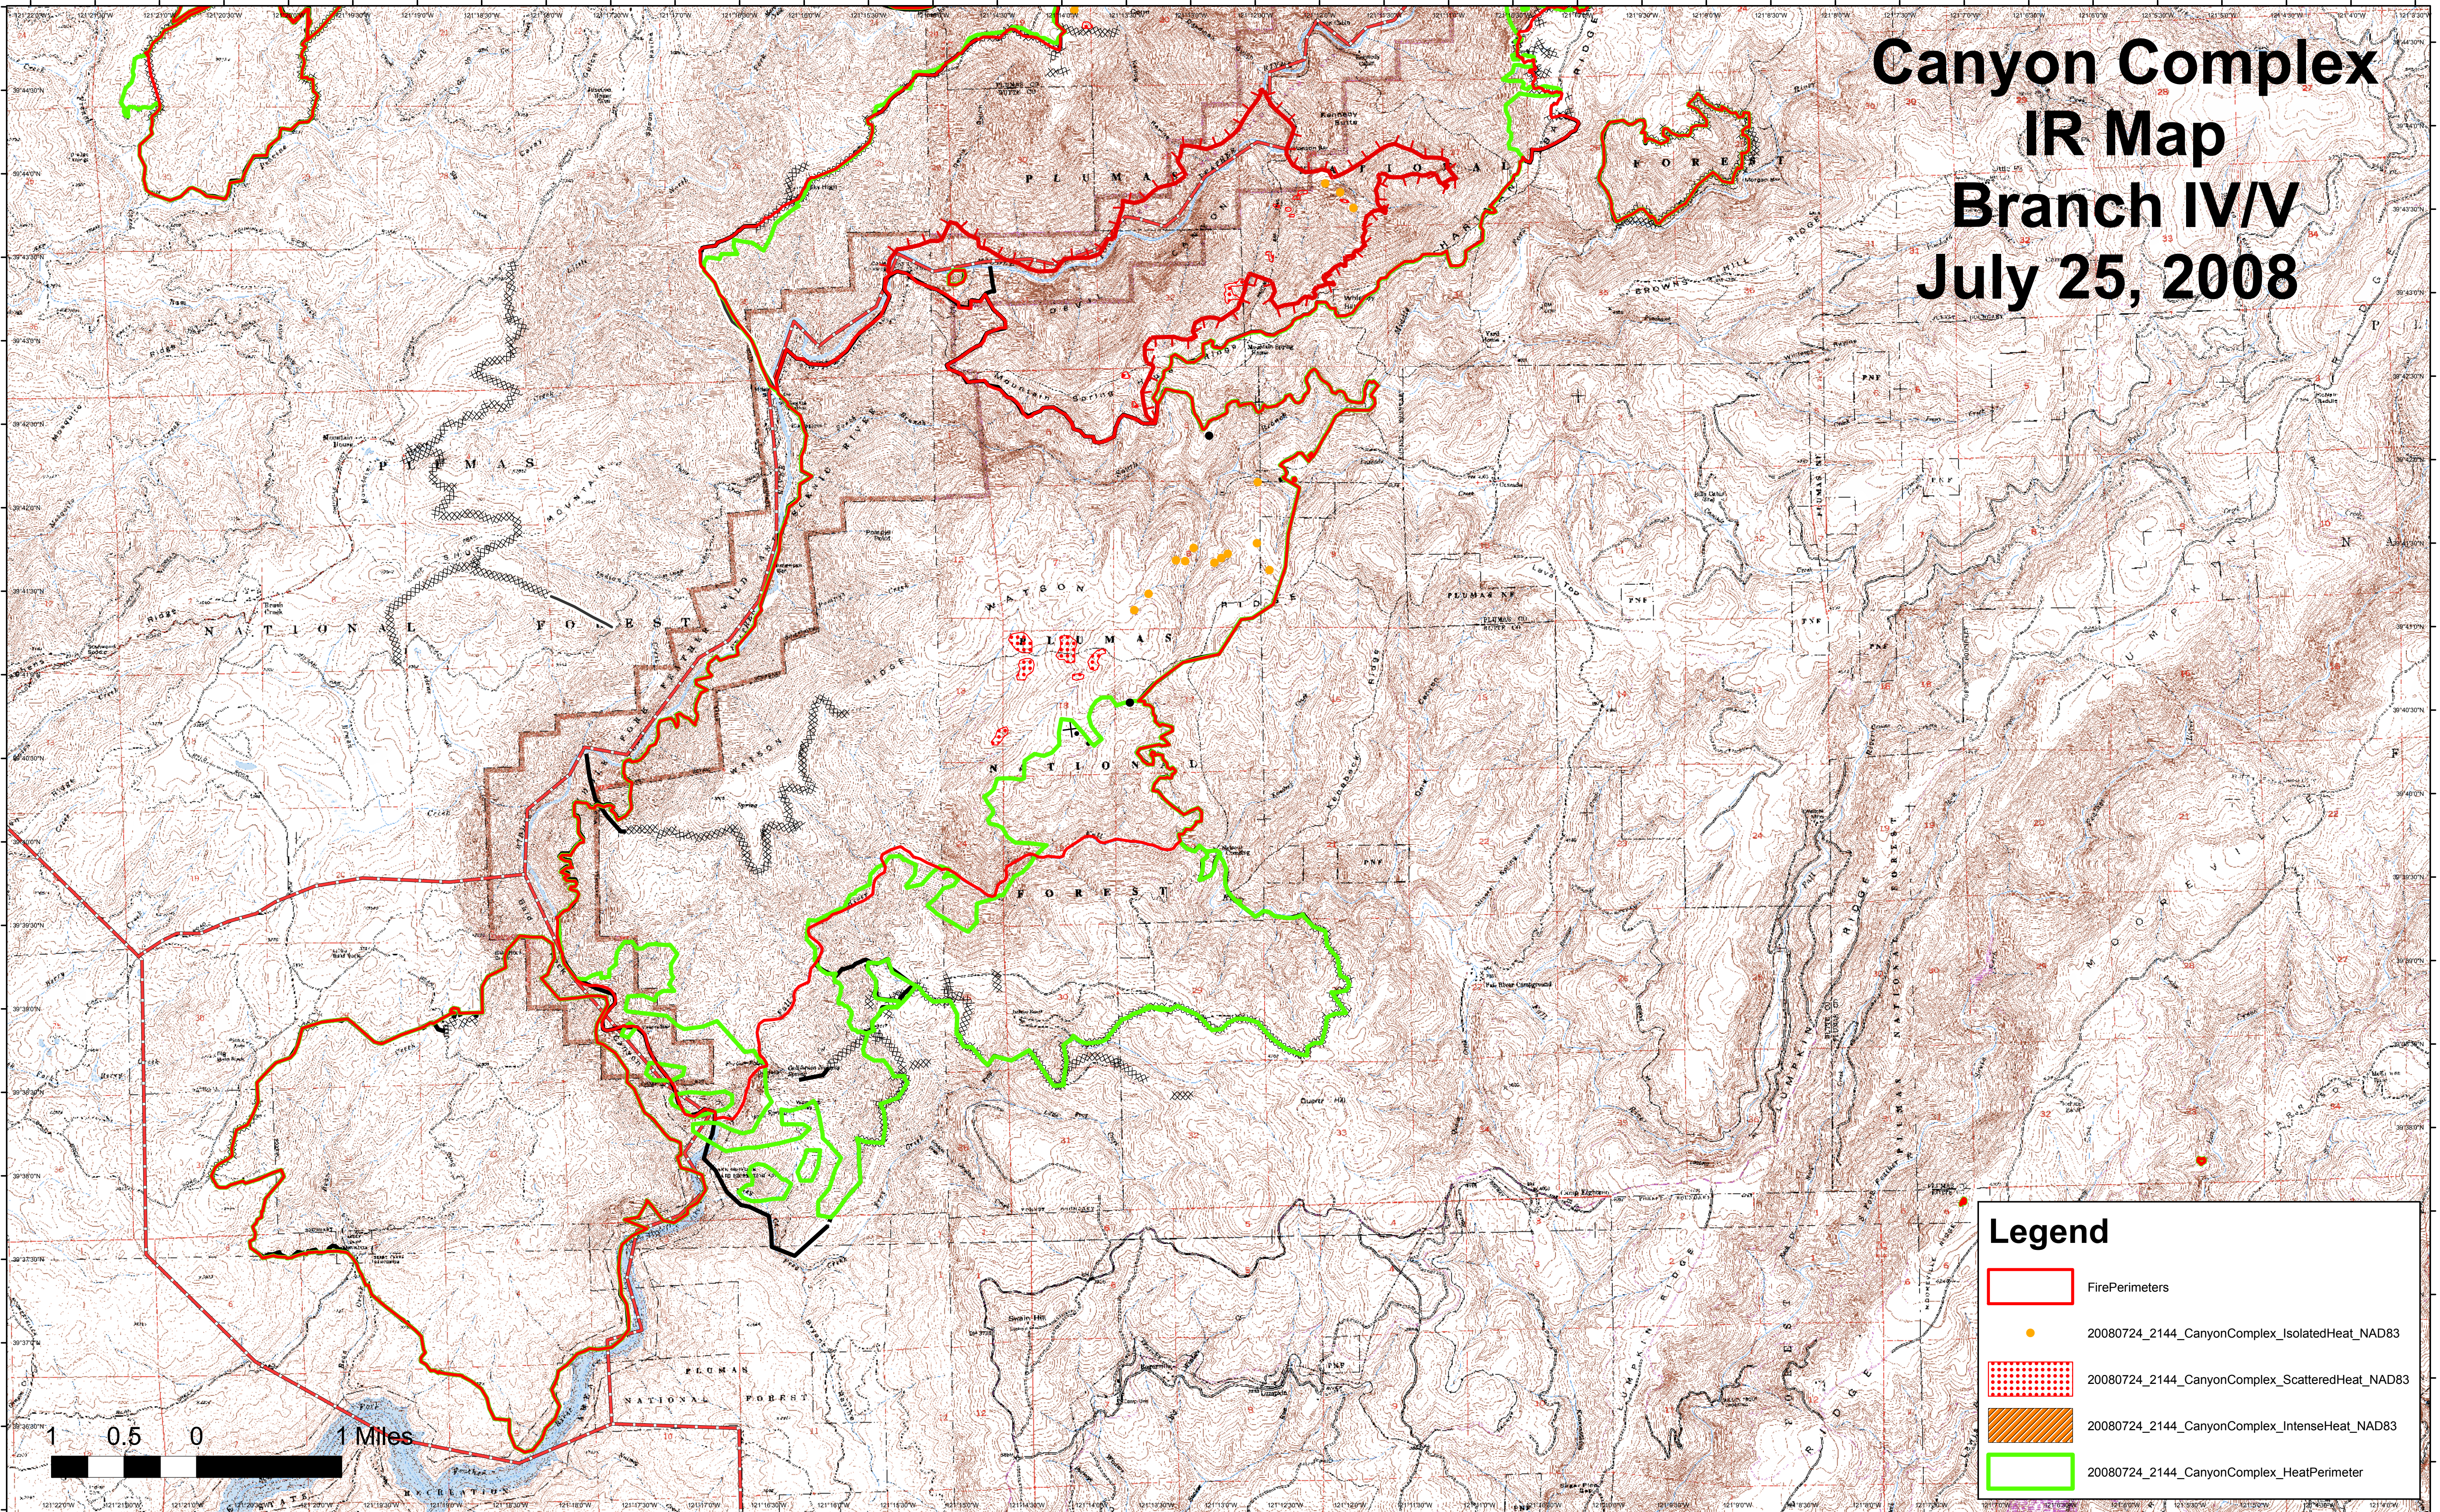

# Canyon Complex IR Map Branch IV/V July 25, 2008

1 0.5 0 1 Miles