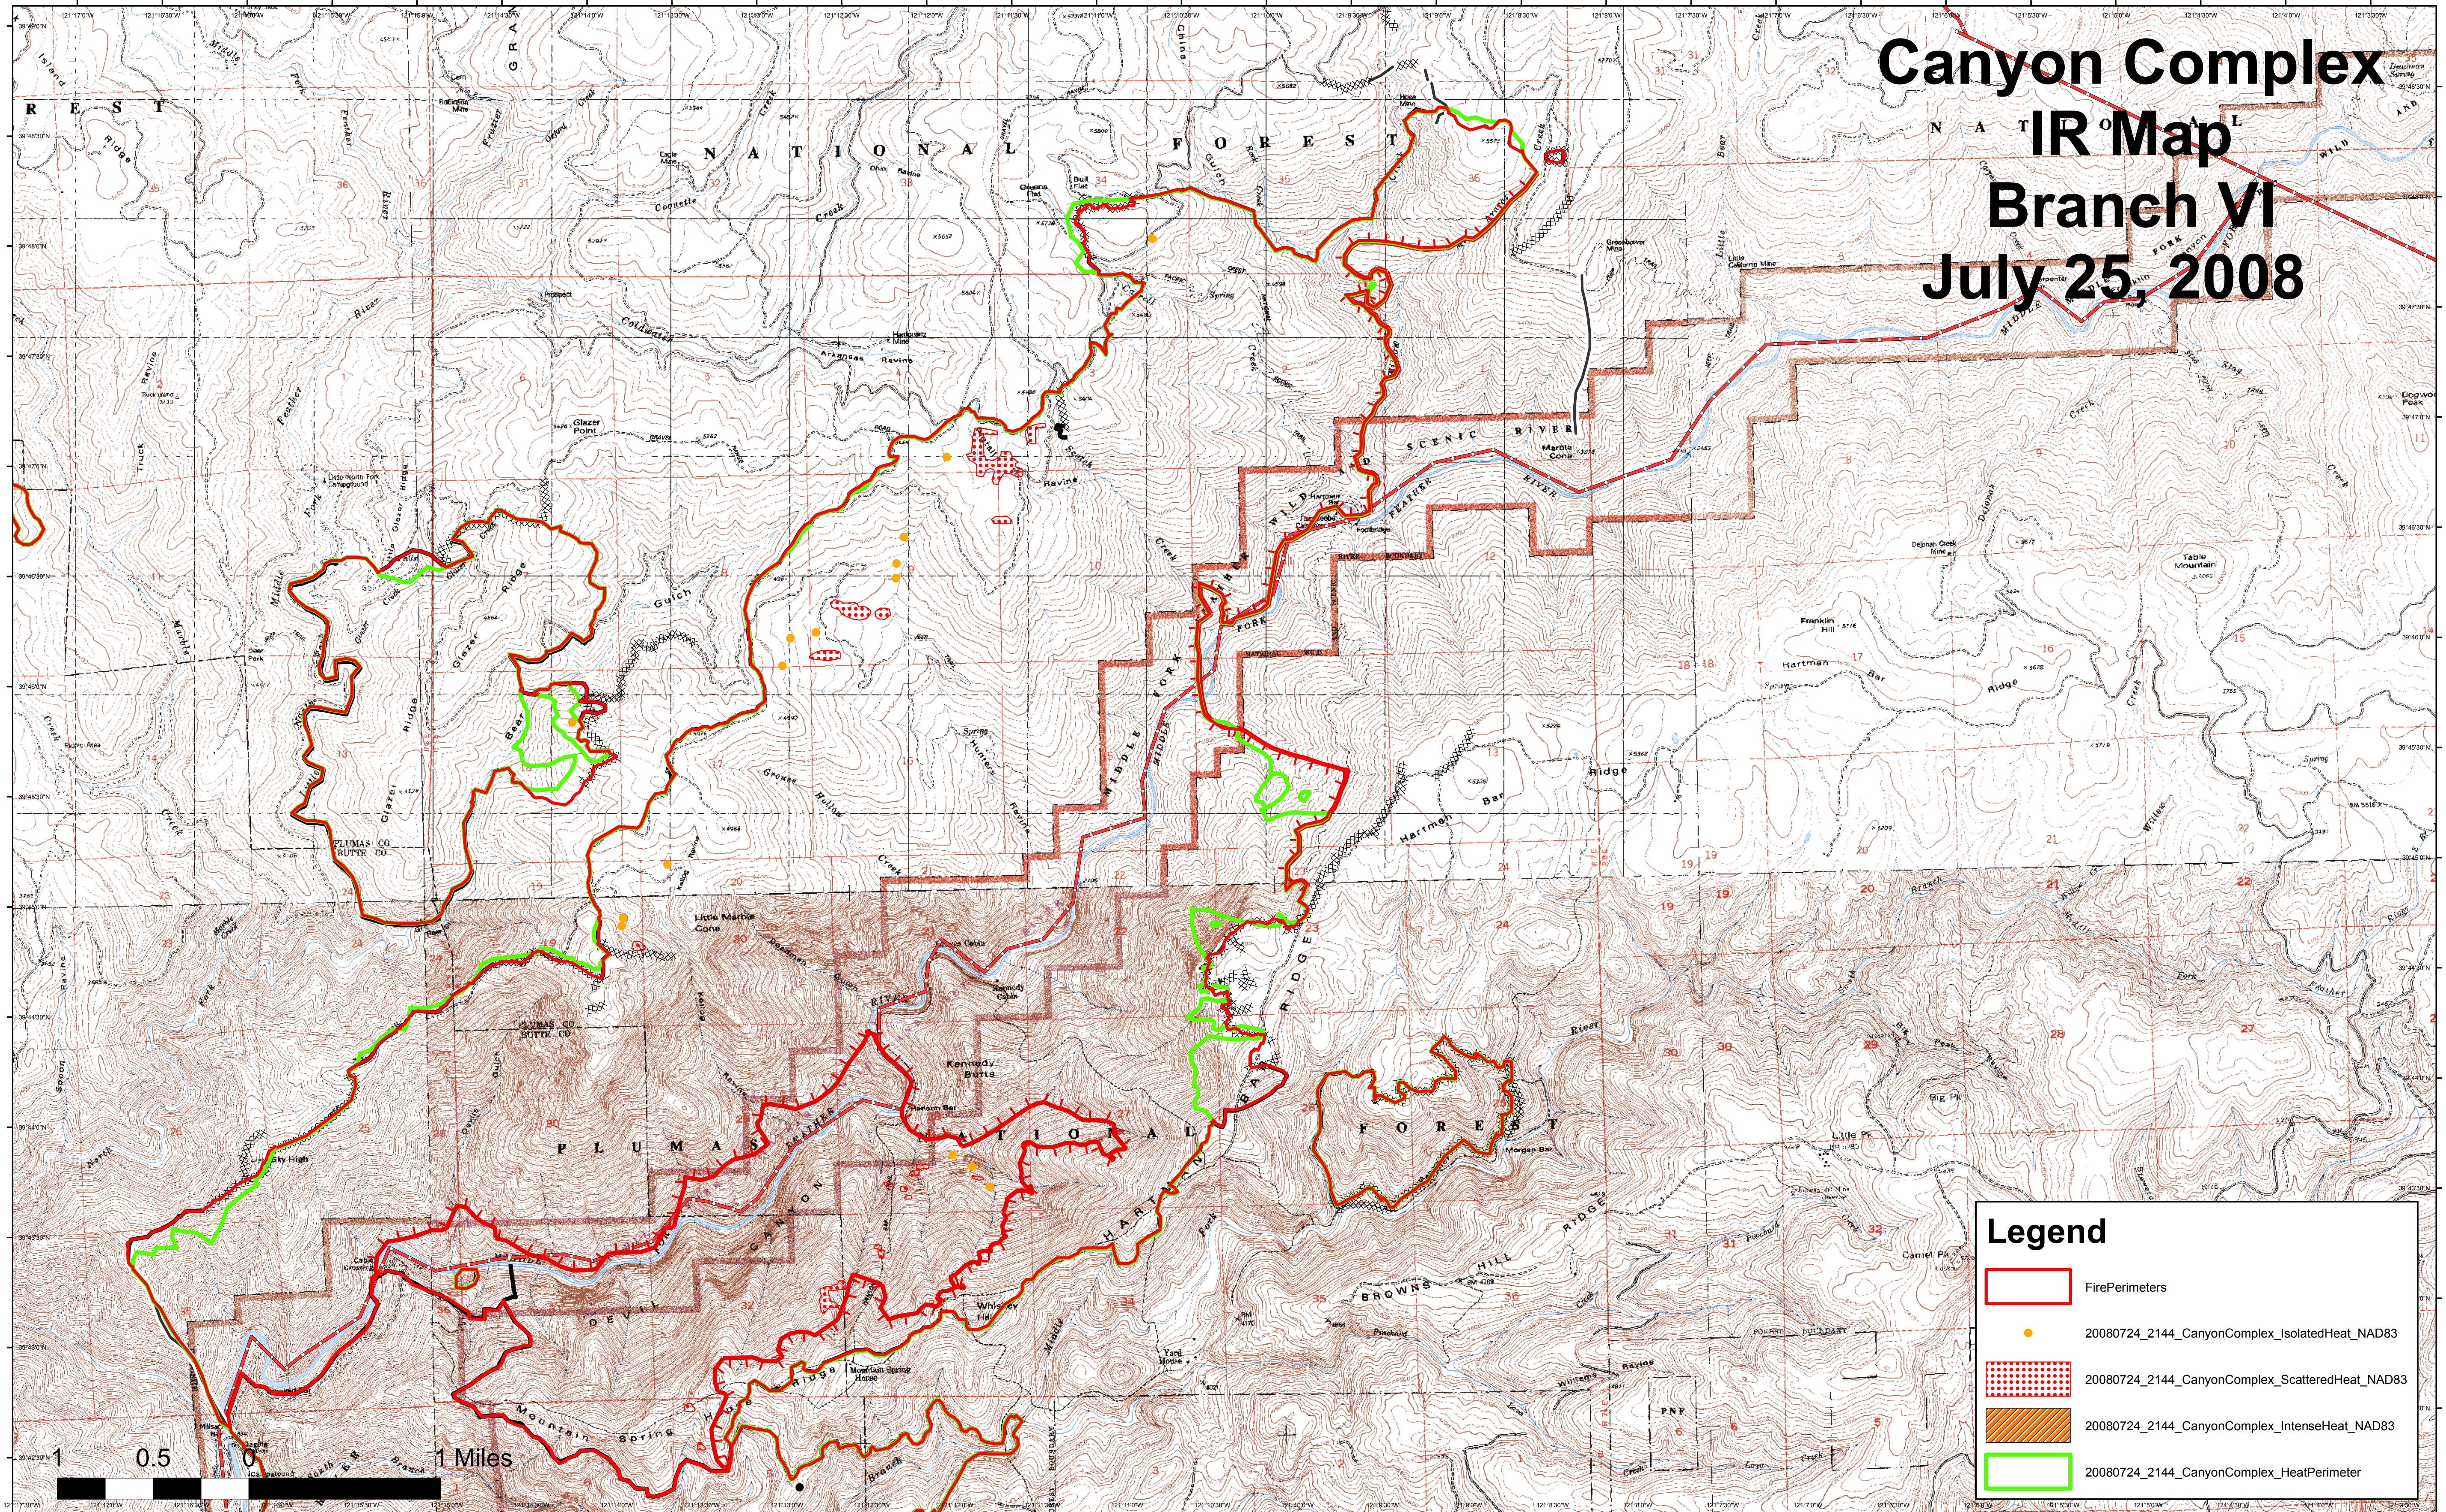

Canyon Complex IR Map Branch VI July 25, 2008

Legend

- FirePerimeters
- 20080724_2144_CanyonComplex_IsolatedHeat_NAD83
- 20080724_2144_CanyonComplex_ScatteredHeat_NAD83
- 20080724_2144_CanyonComplex_IntenseHeat_NAD83
- 20080724_2144_CanyonComplex_HeatPerimeter