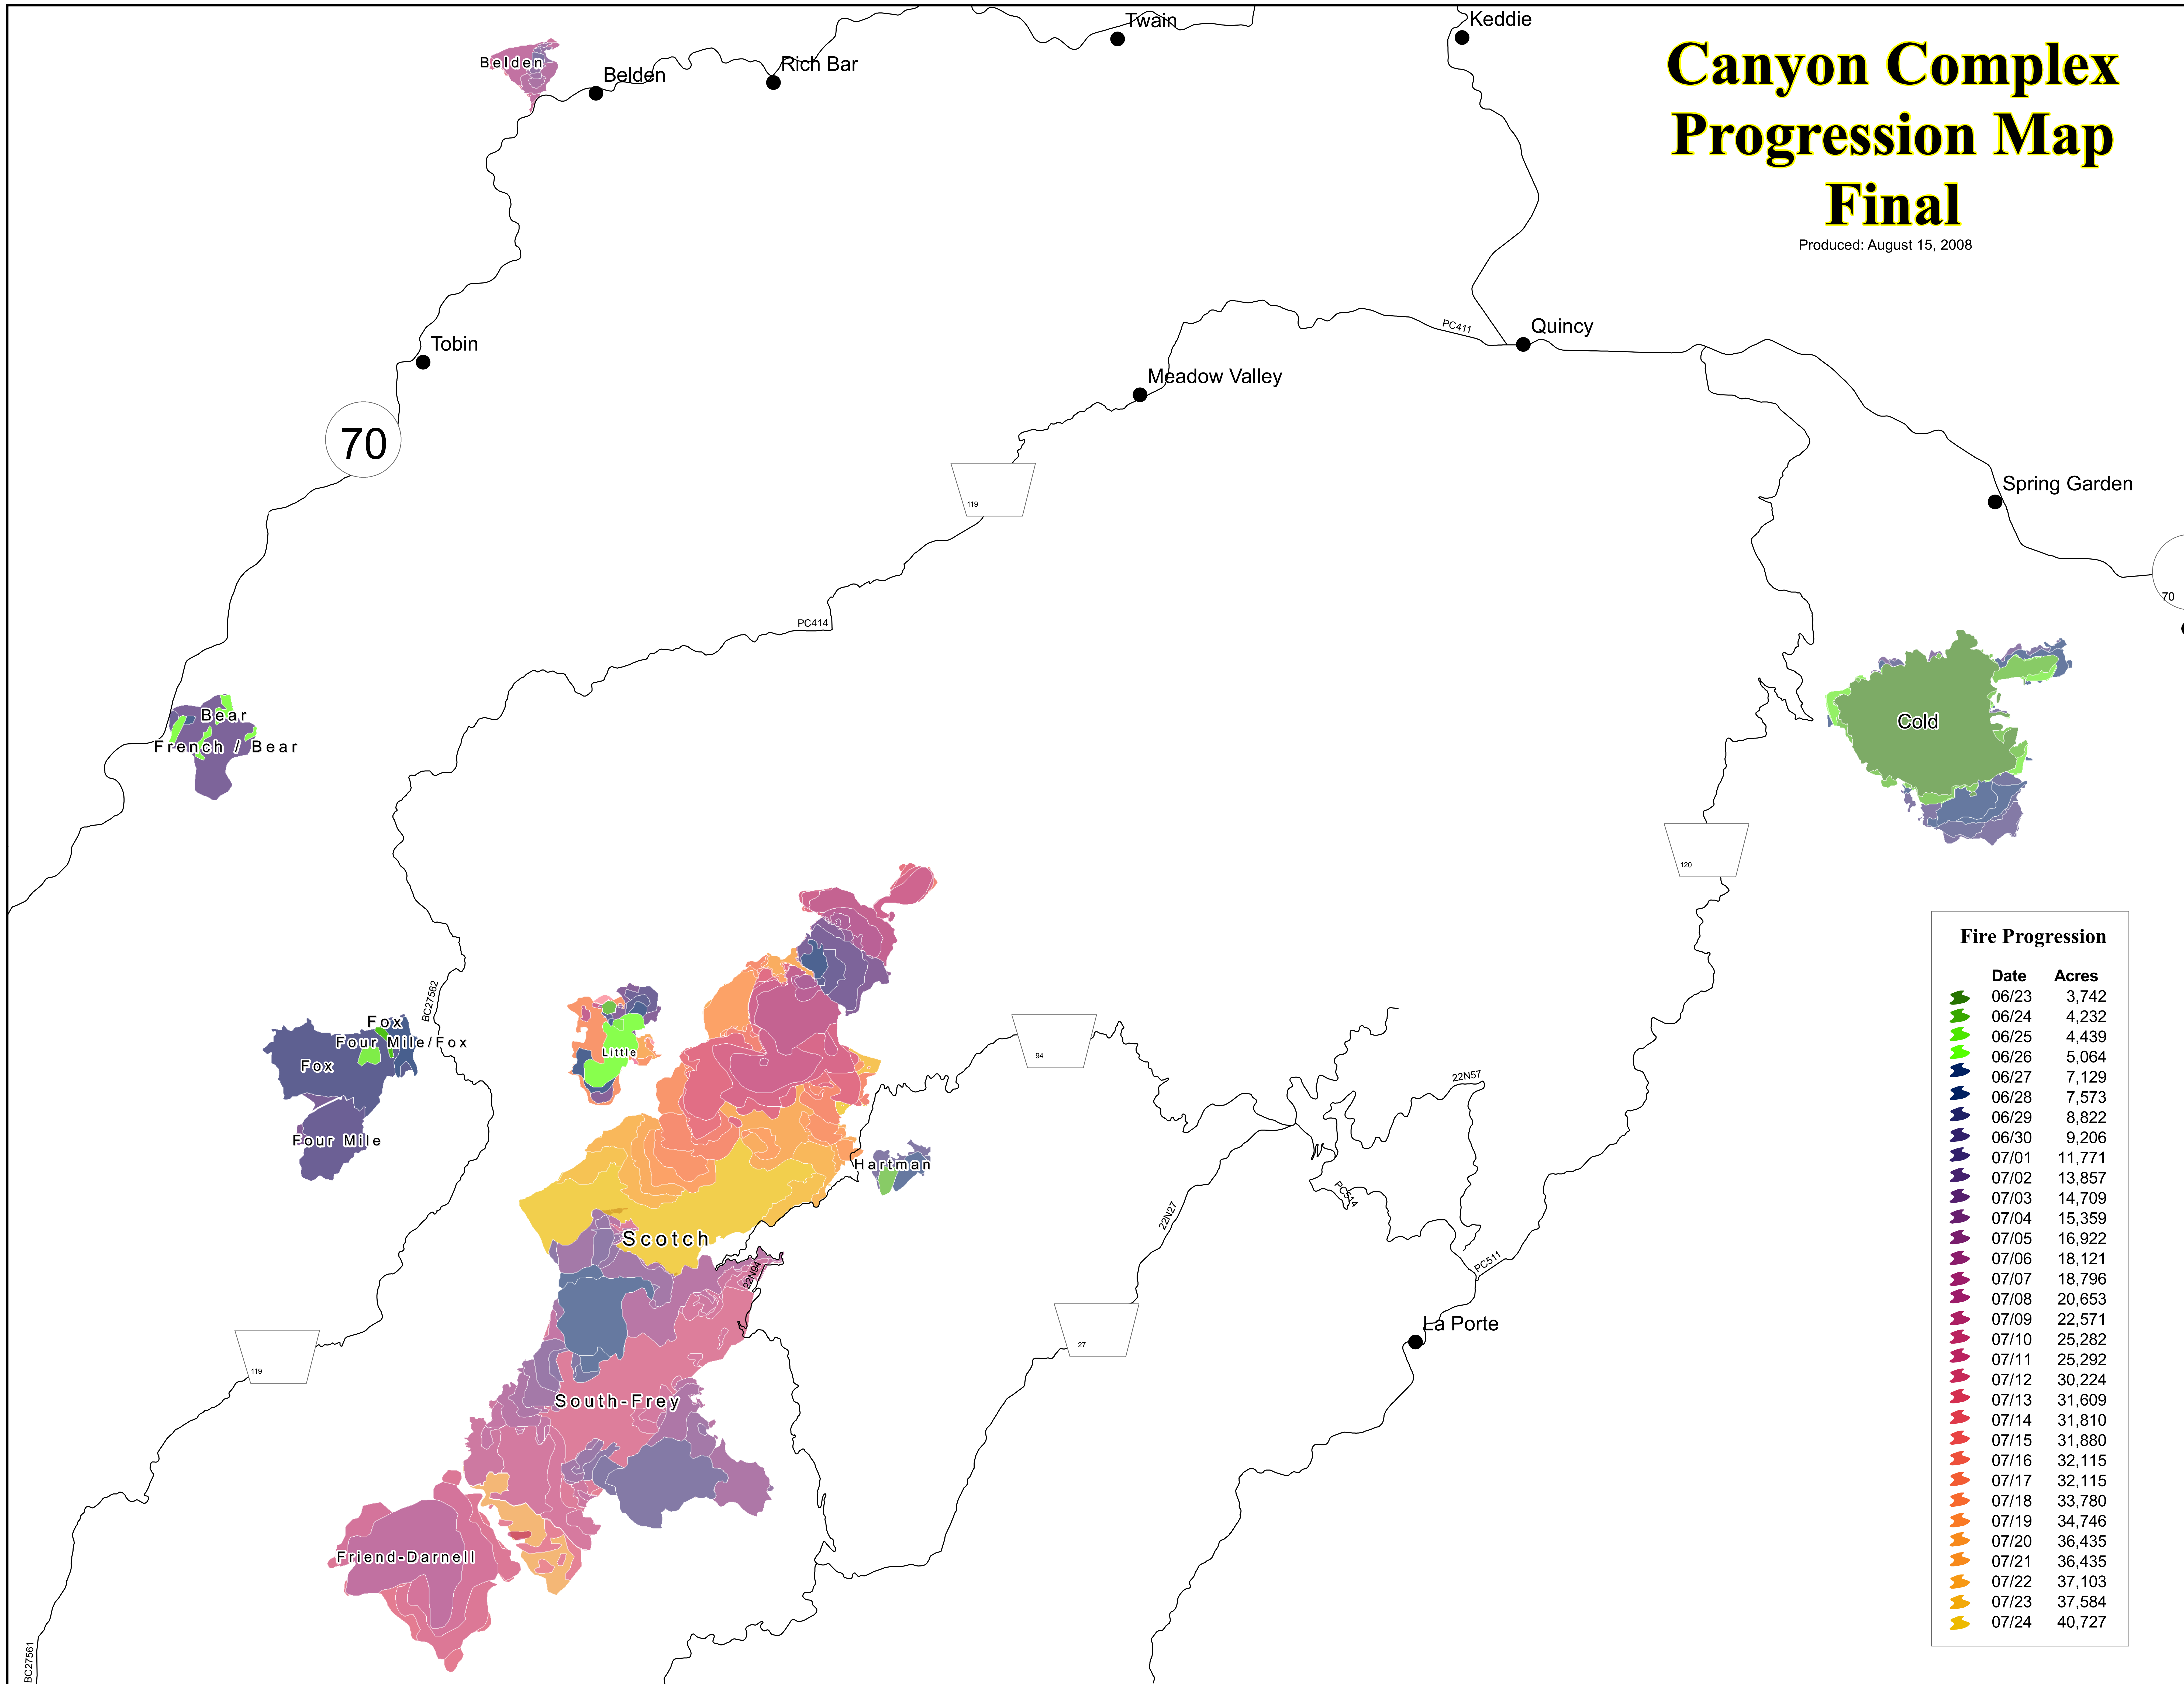

# Canyon Complex Progression Map Final

Produced: August 15, 2008

### Fire Progression

Date	Acres
06/23	3,742
06/24	4,232
06/25	4,439
06/26	5,064
06/27	7,129
06/28	7,573
06/29	8,822
06/30	9,206
07/01	11,771
07/02	13,857
07/03	14,709
07/04	15,359
07/05	16,922
07/06	18,121
07/07	18,796
07/08	20,653
07/09	22,571
07/10	25,282
07/11	25,292
07/12	30,224
07/13	31,609
07/14	31,810
07/15	31,880
07/16	32,115
07/17	32,115
07/18	33,780
07/19	34,746
07/20	36,435
07/21	36,435
07/22	37,103
07/23	37,584
07/24	40,727