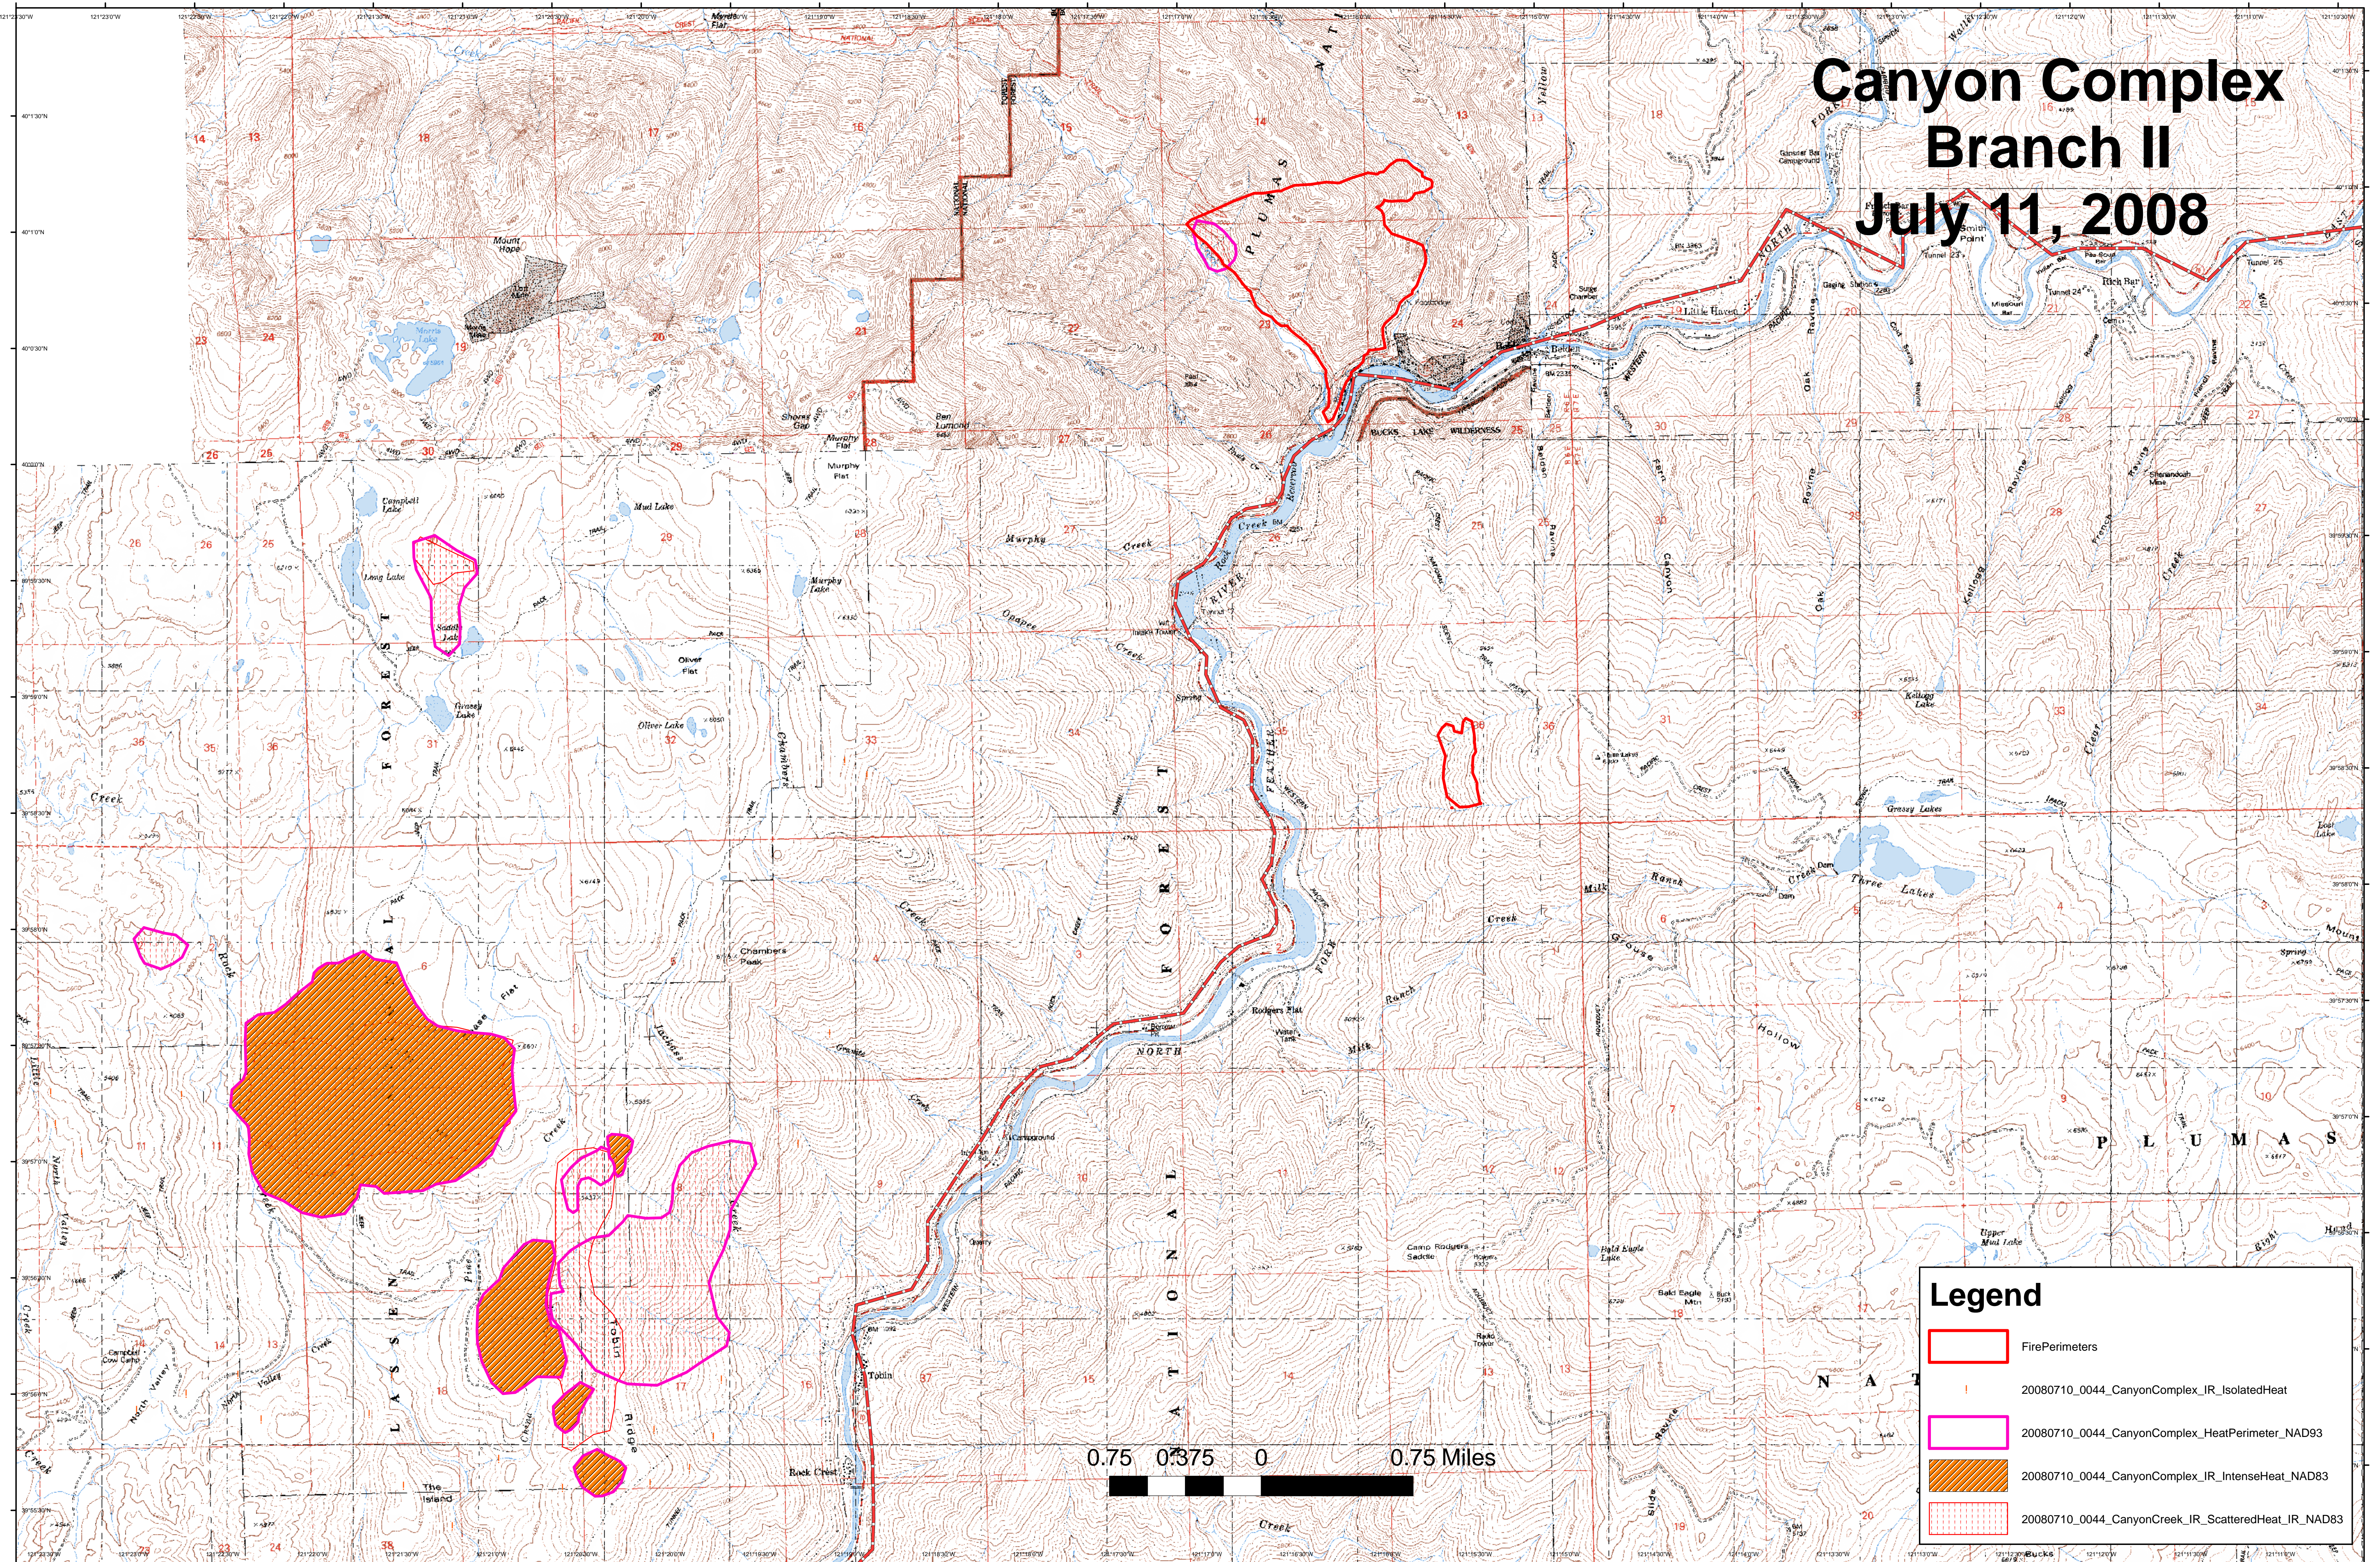

Canyon Complex Branch II July 11, 2008

Legend

-  FirePerimeters
-  20080710_0044_CanyonComplex_IR_IsolatedHeat
-  20080710_0044_CanyonComplex_HeatPerimeter_NAD93
-  20080710_0044_CanyonComplex_IR_IntenseHeat_NAD83
-  20080710_0044_CanyonCreek_IR_ScatteredHeat_IR_NAD83