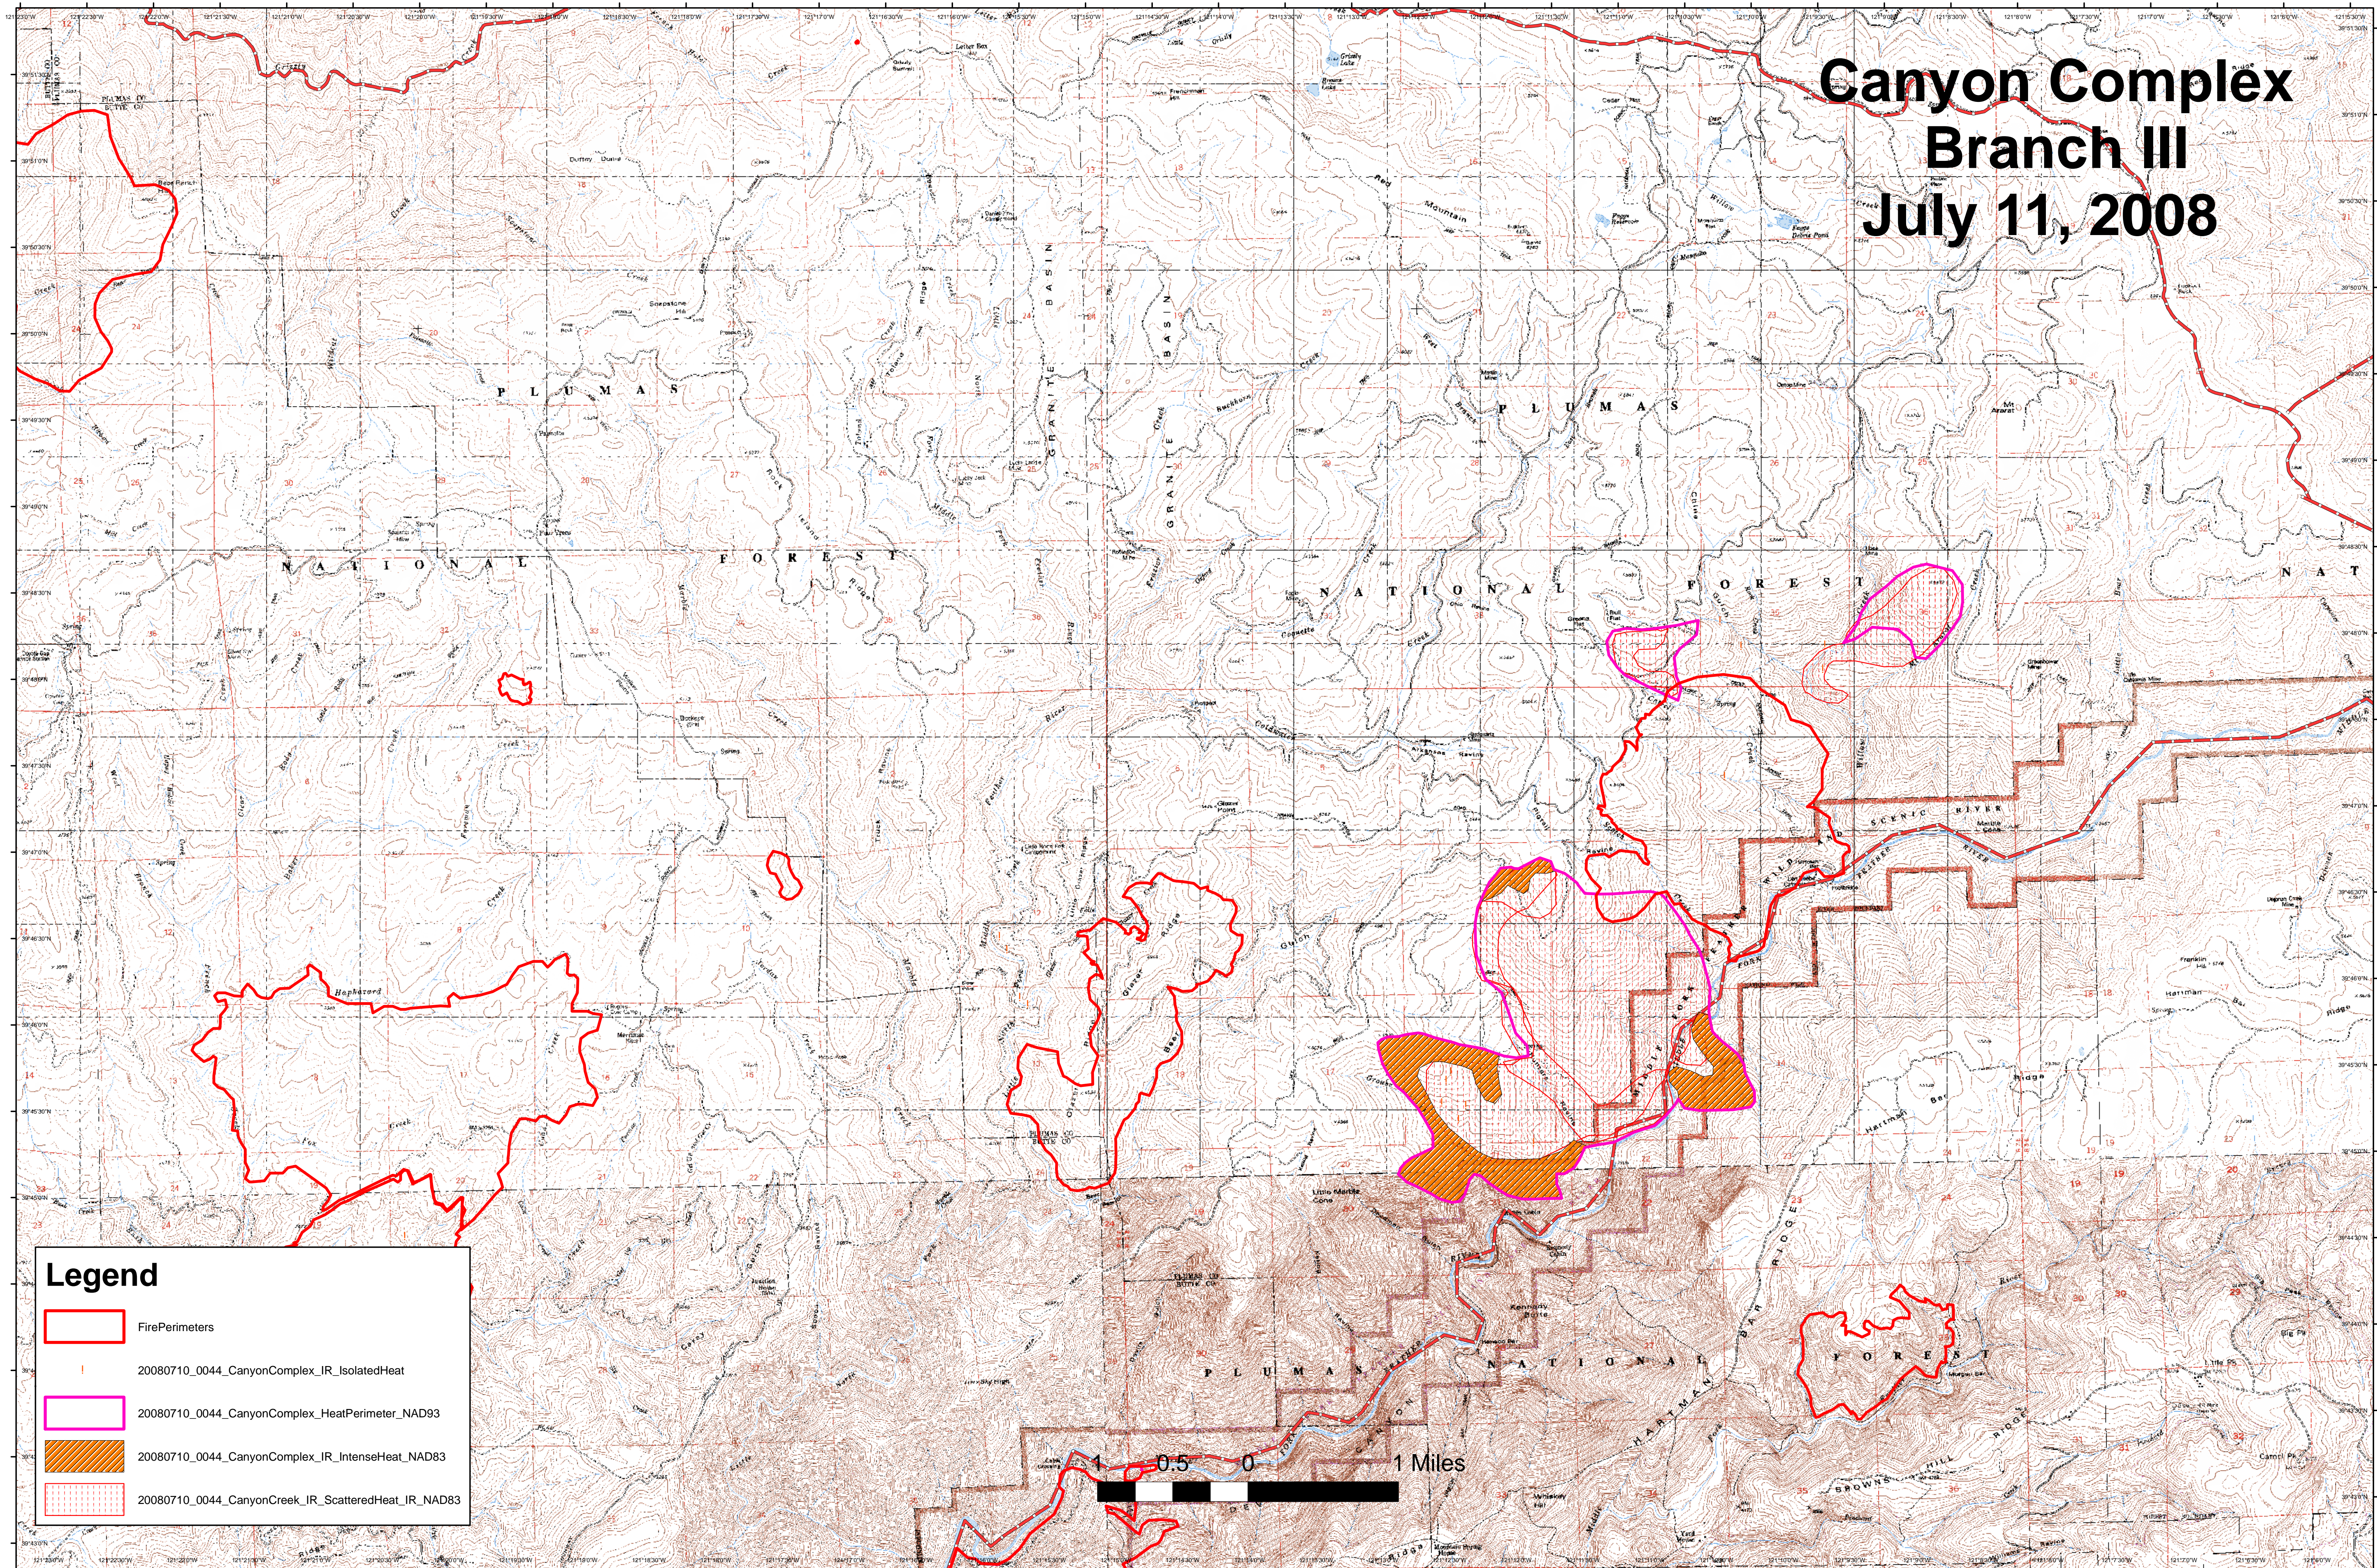

Canyon Complex Branch III July 11, 2008

Legend

-  FirePerimeters
-  20080710_0044_CanyonComplex_IR_IsolatedHeat
-  20080710_0044_CanyonComplex_HeatPerimeter_NAD93
-  20080710_0044_CanyonComplex_IR_IntenseHeat_NAD83
-  20080710_0044_CanyonCreek_IR_ScatteredHeat_IR_NAD83