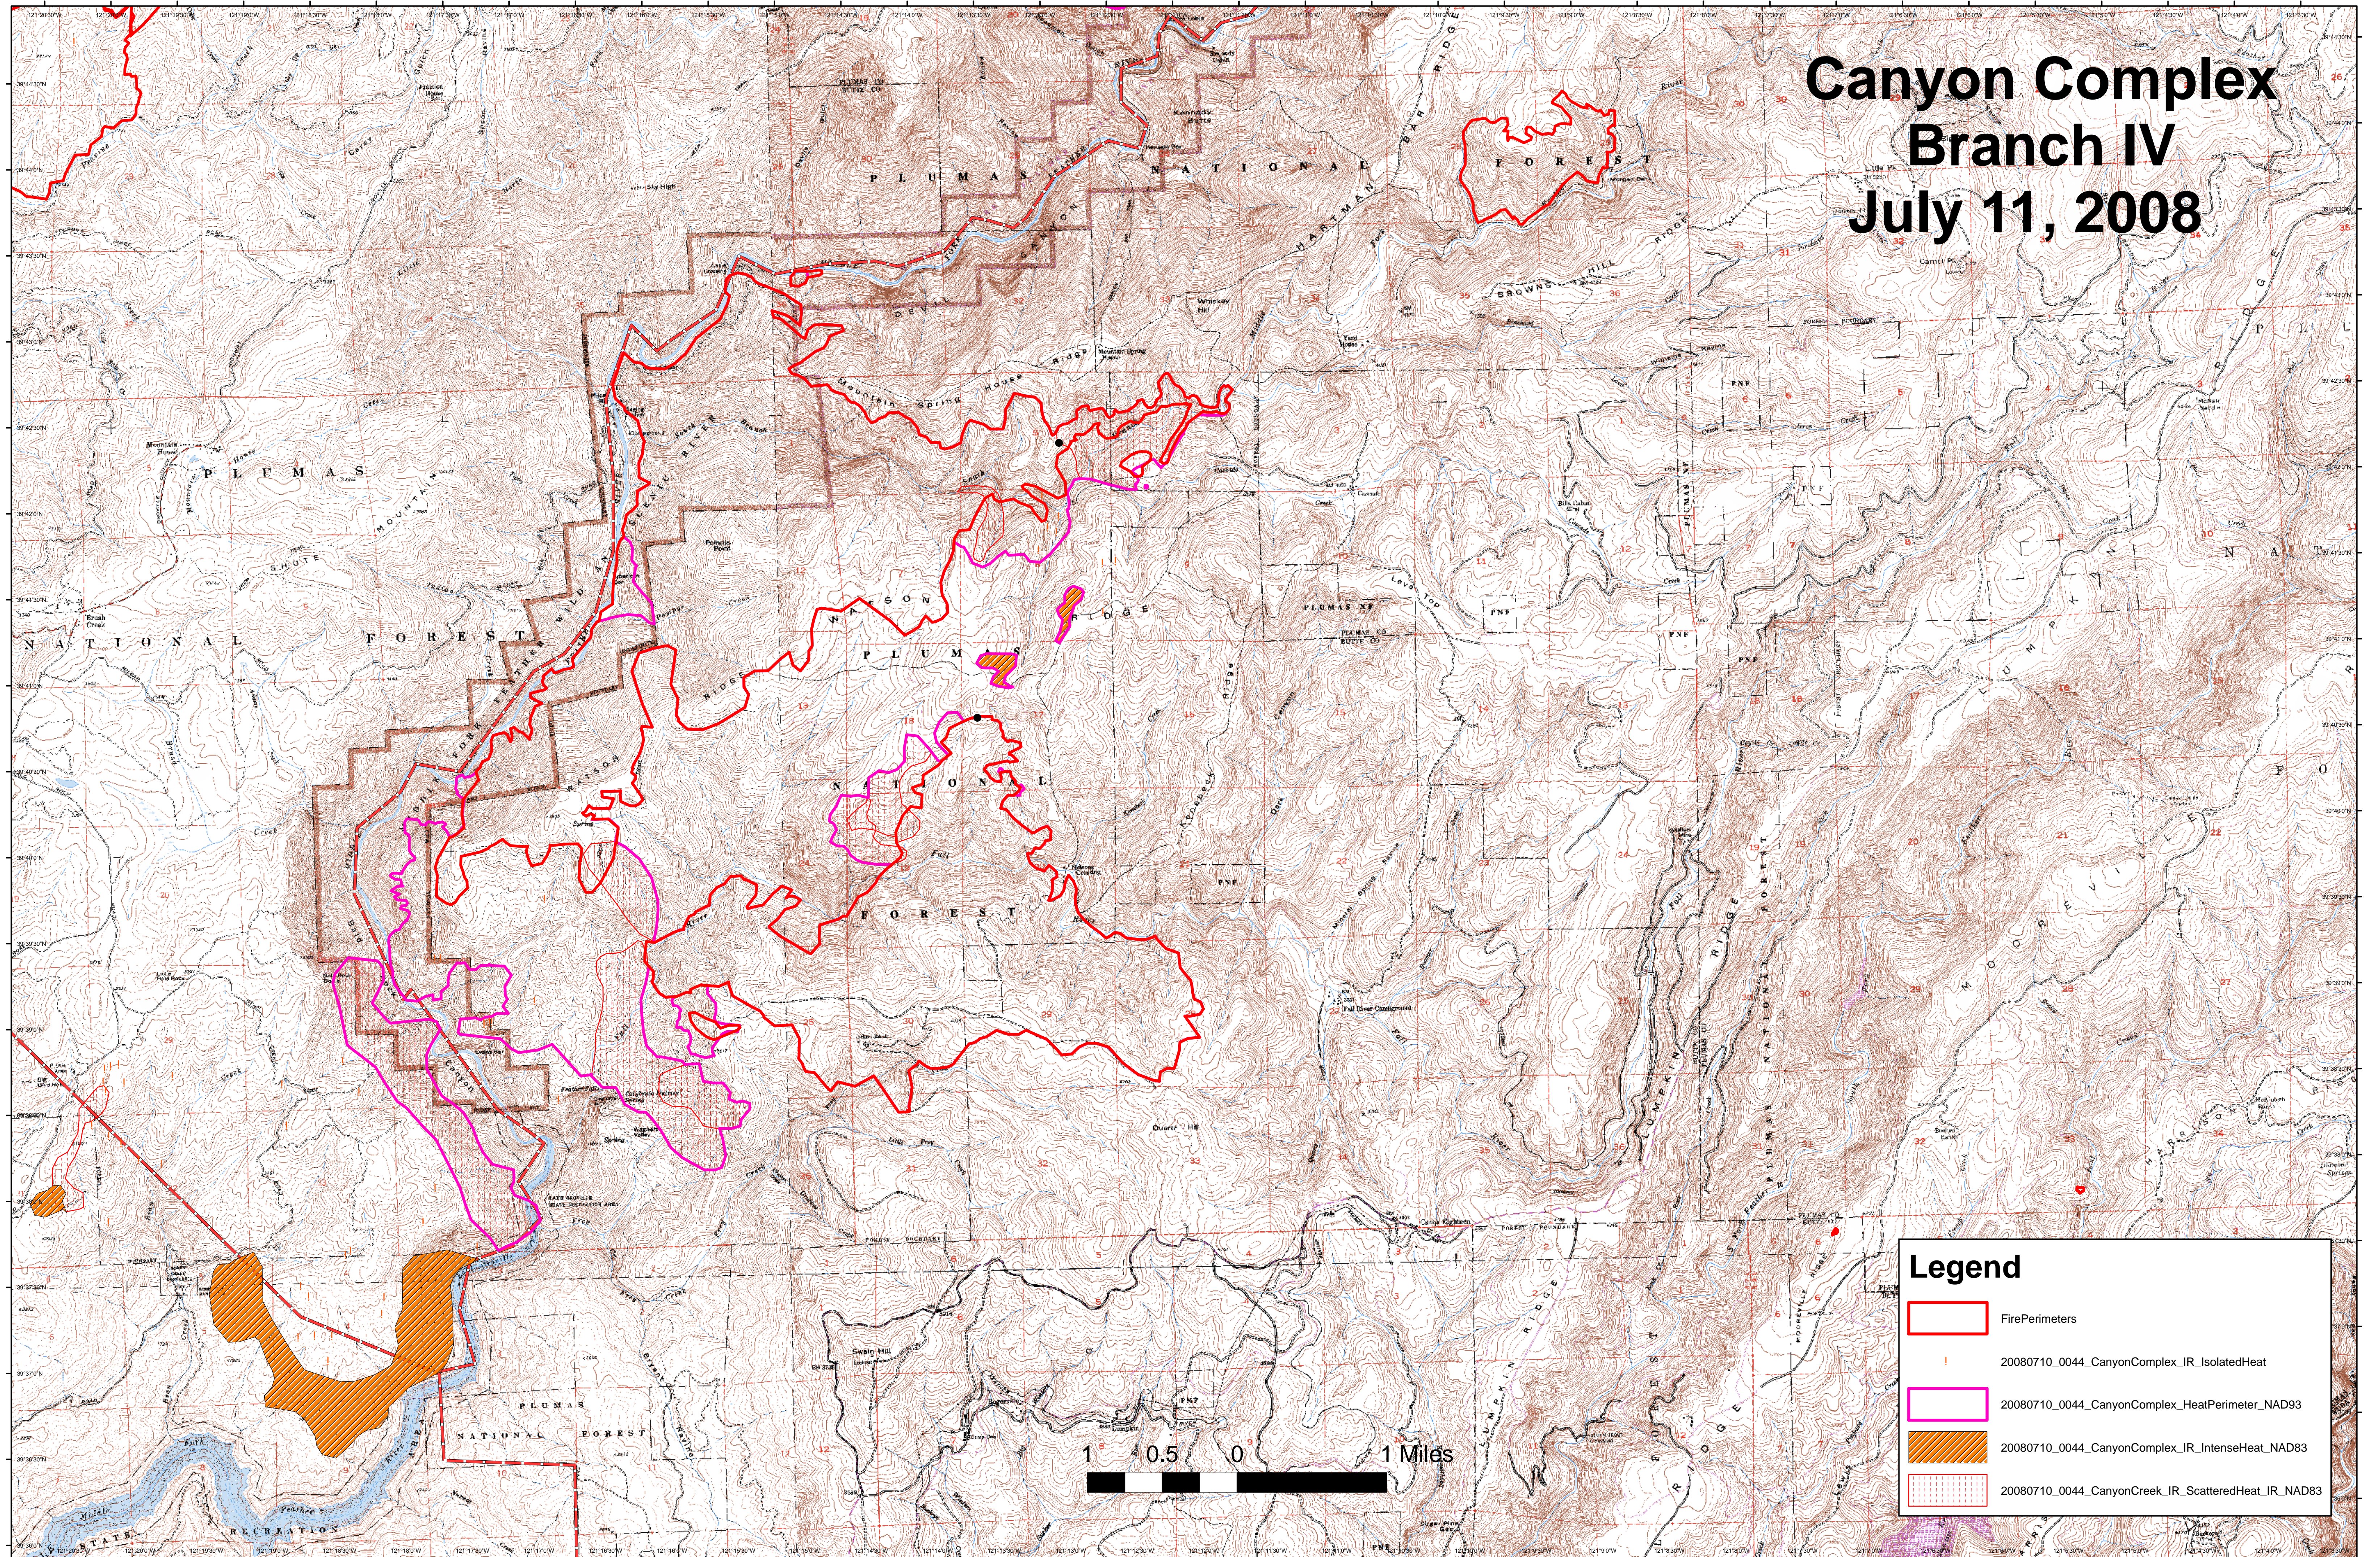

Canyon Complex Branch IV July 11, 2008

Legend

- FirePerimeters
- 20080710_0044_CanyonComplex_IR_IsolatedHeat
- 20080710_0044_CanyonComplex_HeatPerimeter_NAD93
- 20080710_0044_CanyonComplex_IR_IntenseHeat_NAD83
- 20080710_0044_CanyonCreek_IR_ScatteredHeat_IR_NAD83