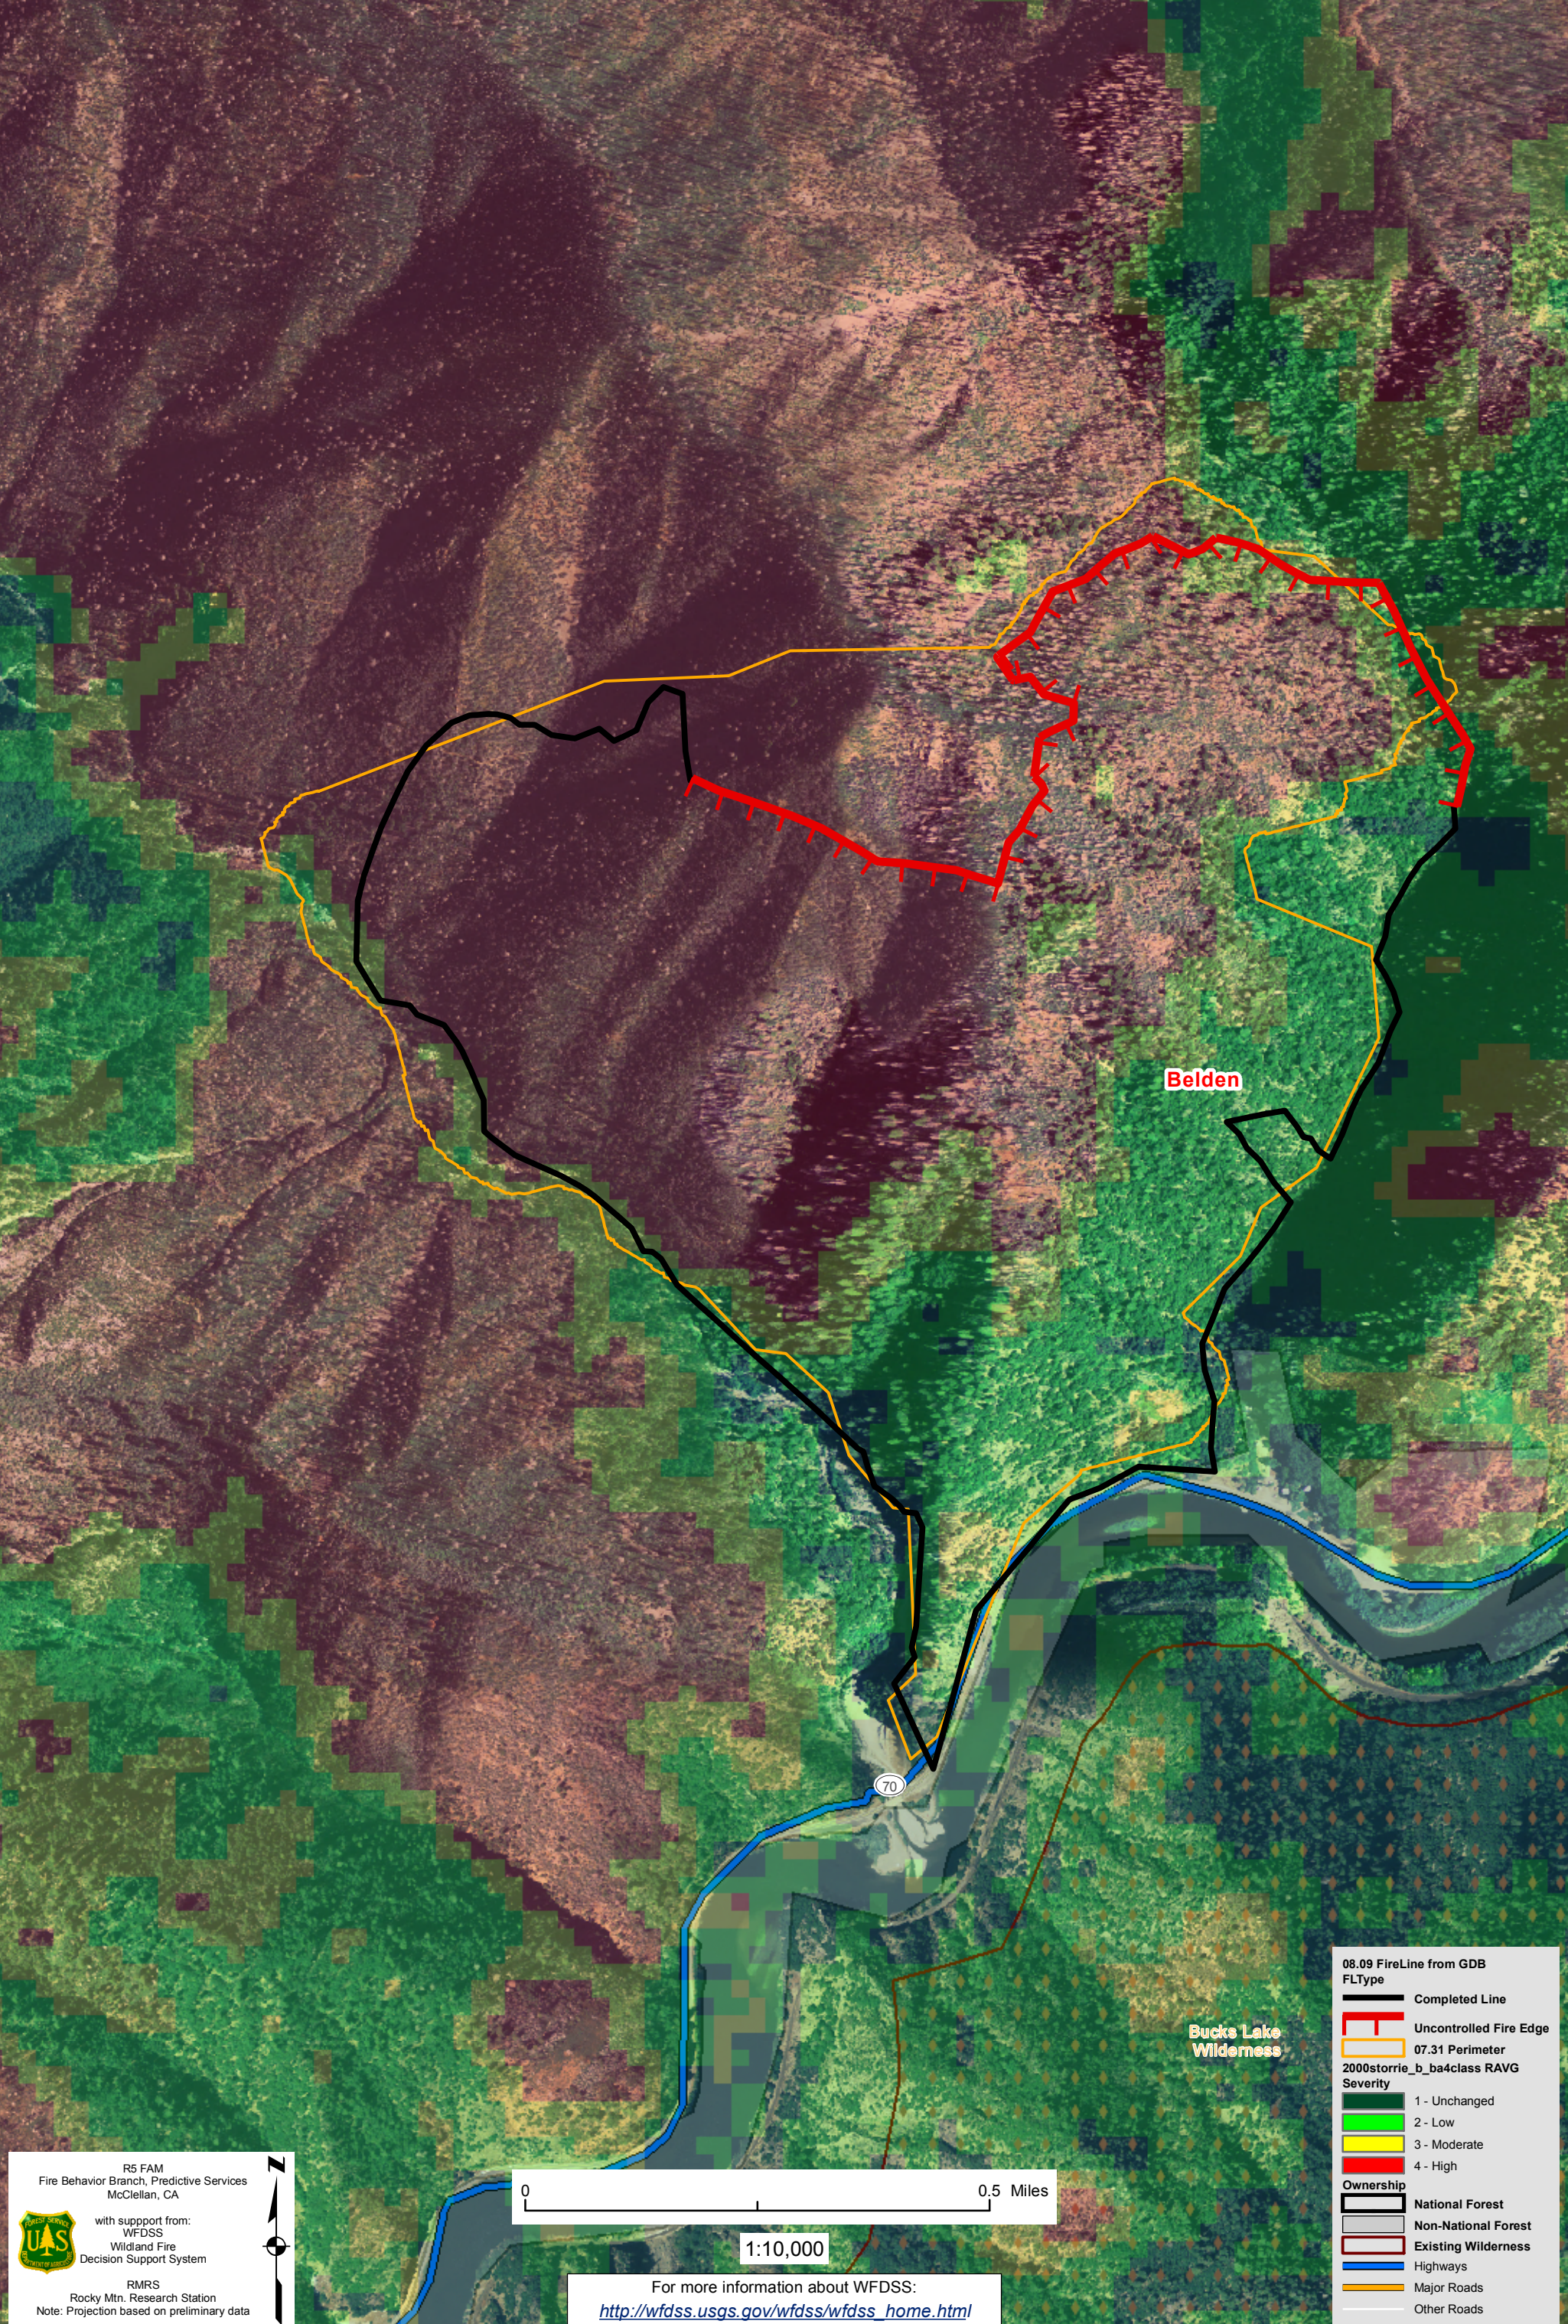

WFDSS - PNF Belden Fire (2008) Examination of 2000 Storrie Fire RAVG and 8/9/2008 Belden Firelines (8/21/01 Postfire Satellite data - 2005 NAIP imagery)

Belden

**Bucks Lake
Wilderness**

08.09 FireLine from GDB
FLType

- Completed Line
- Uncontrolled Fire Edge
- 07.31 Perimeter

2000storrie_b_ba4class RAVG
Severity

- 1 - Unchanged
- 2 - Low
- 3 - Moderate
- 4 - High

Ownership

- National Forest
- Non-National Forest
- Existing Wilderness
- Highways
- Major Roads
- Other Roads

RMRS
Rocky Mtn. Research Station
Note: Projection based on preliminary data