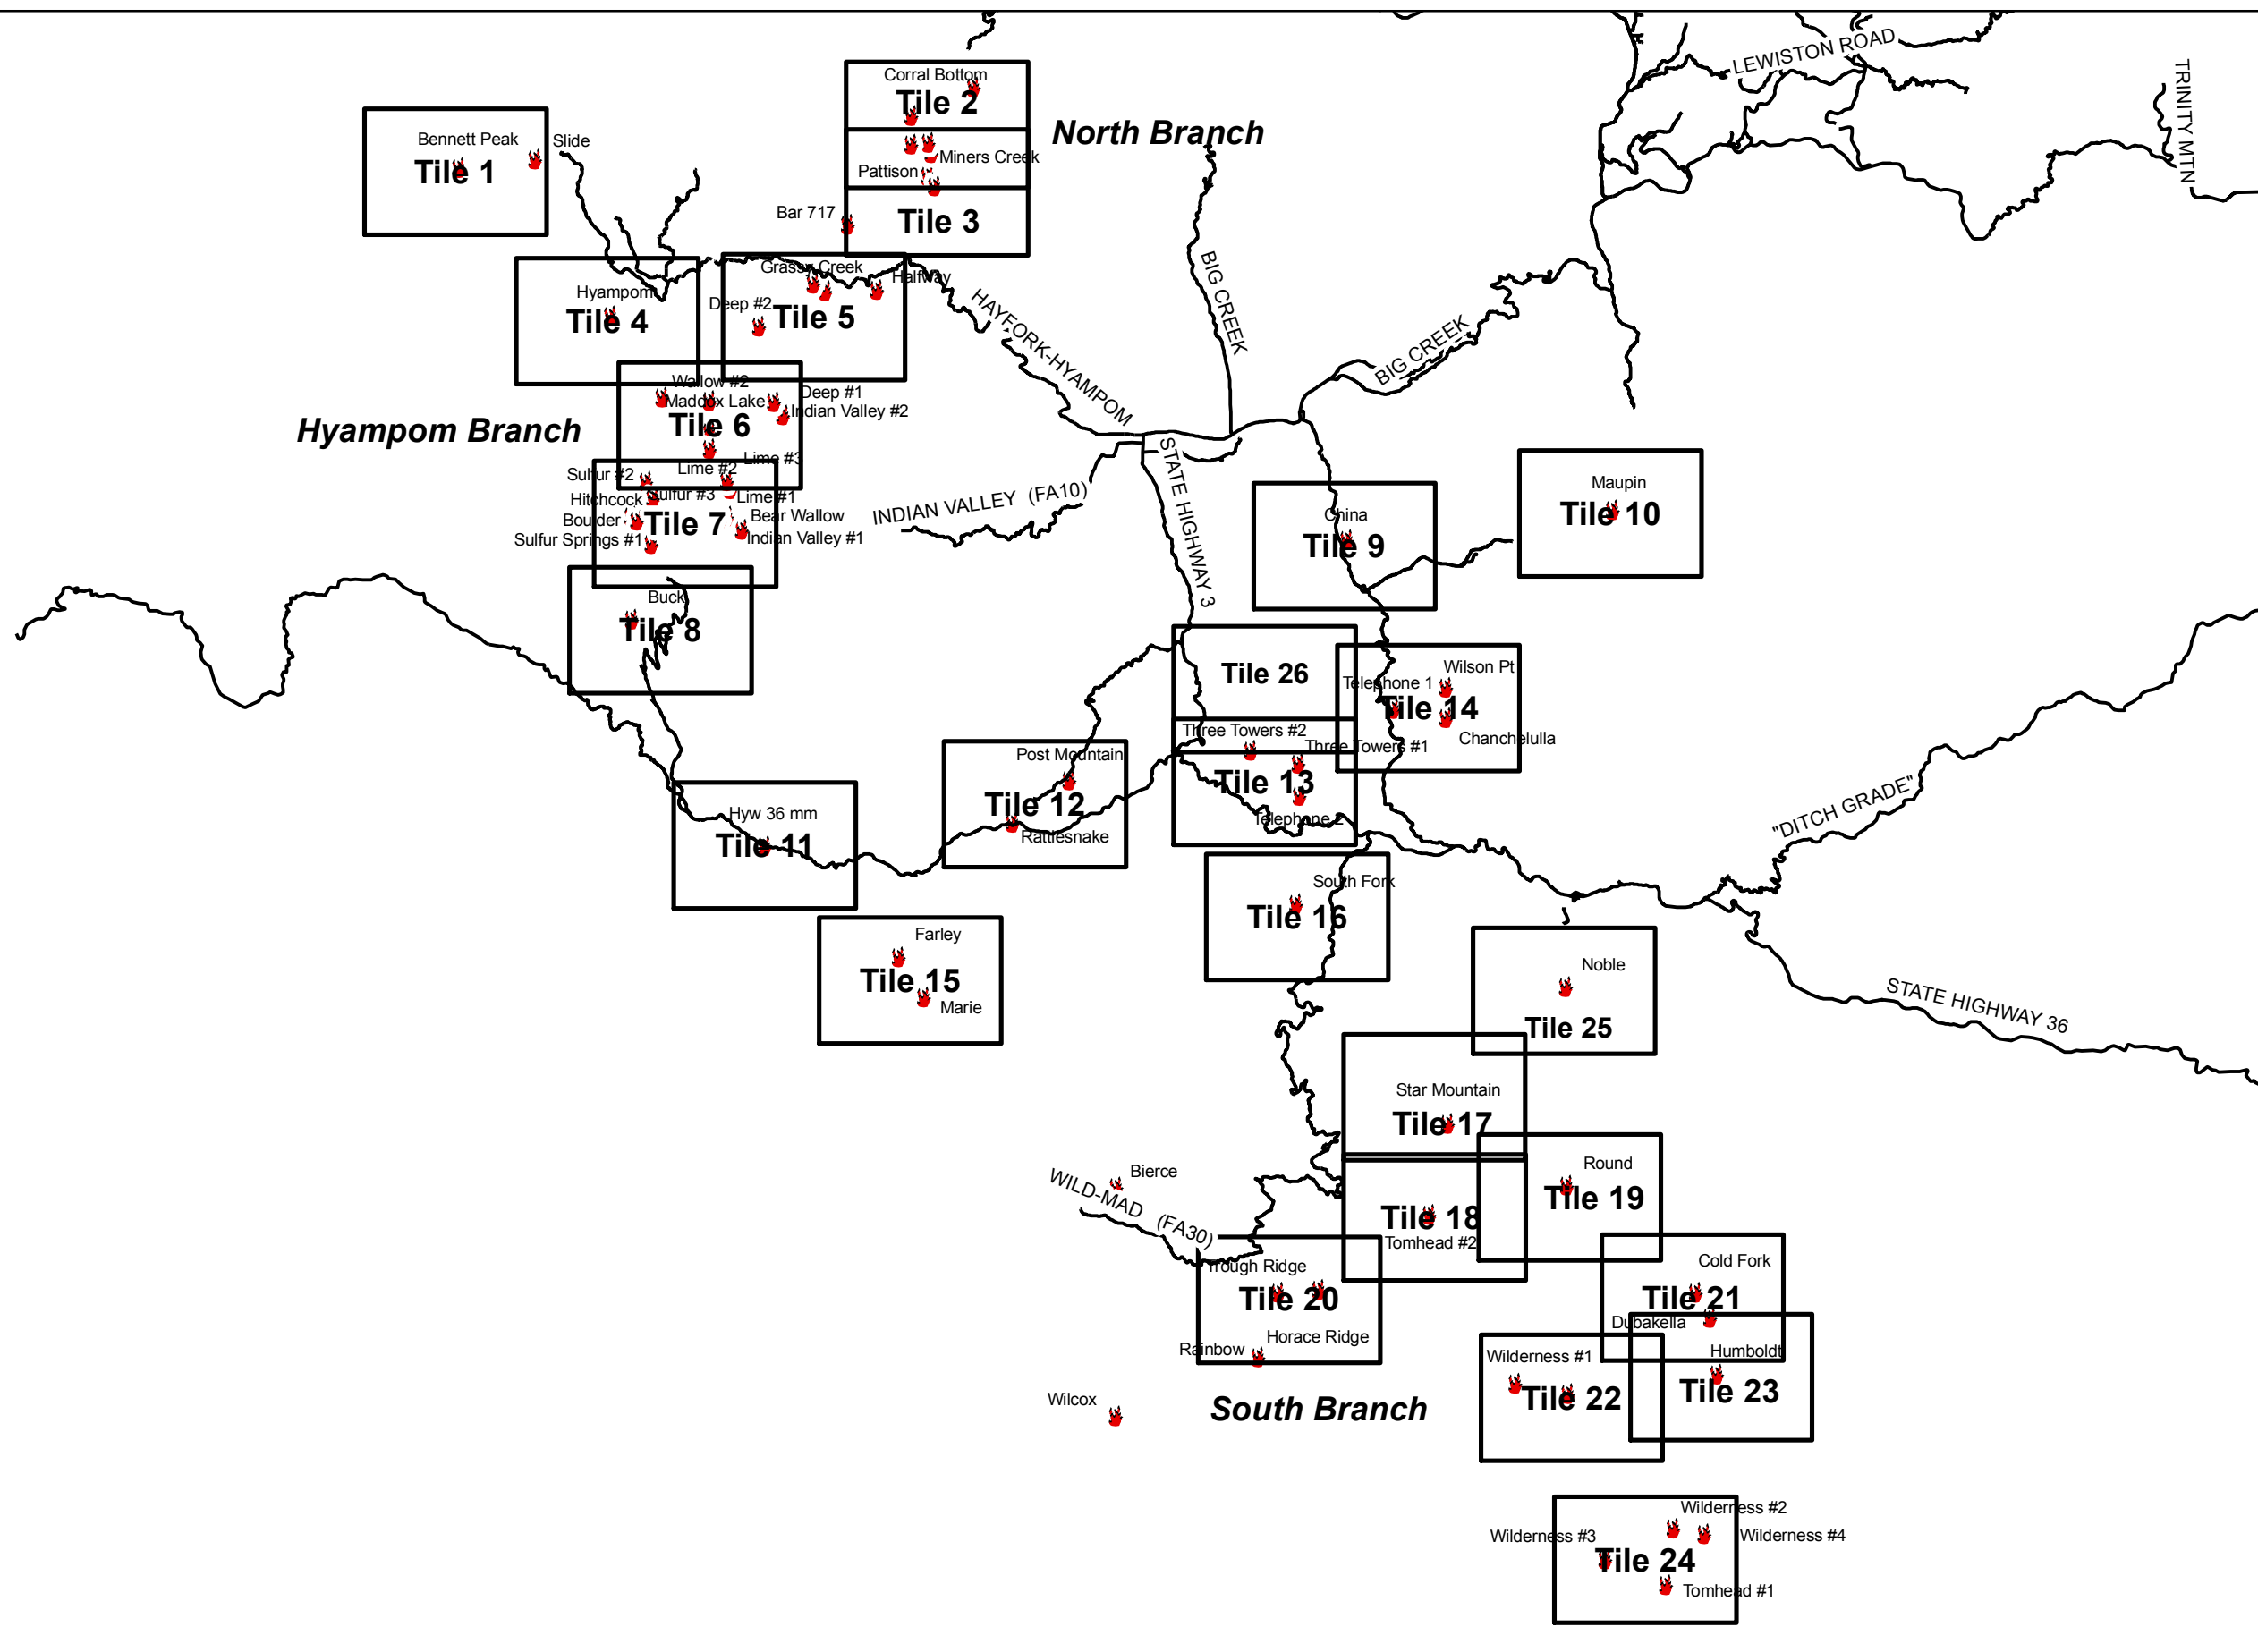

IAP Map Index

LIME COMPLEX
CA-SHF-1041

Day Shift
06/23

NORCAL

**Interagency Incident
Management Team**

- Main Roads
- FIRE POINTS**
- 🔥 Fire Location